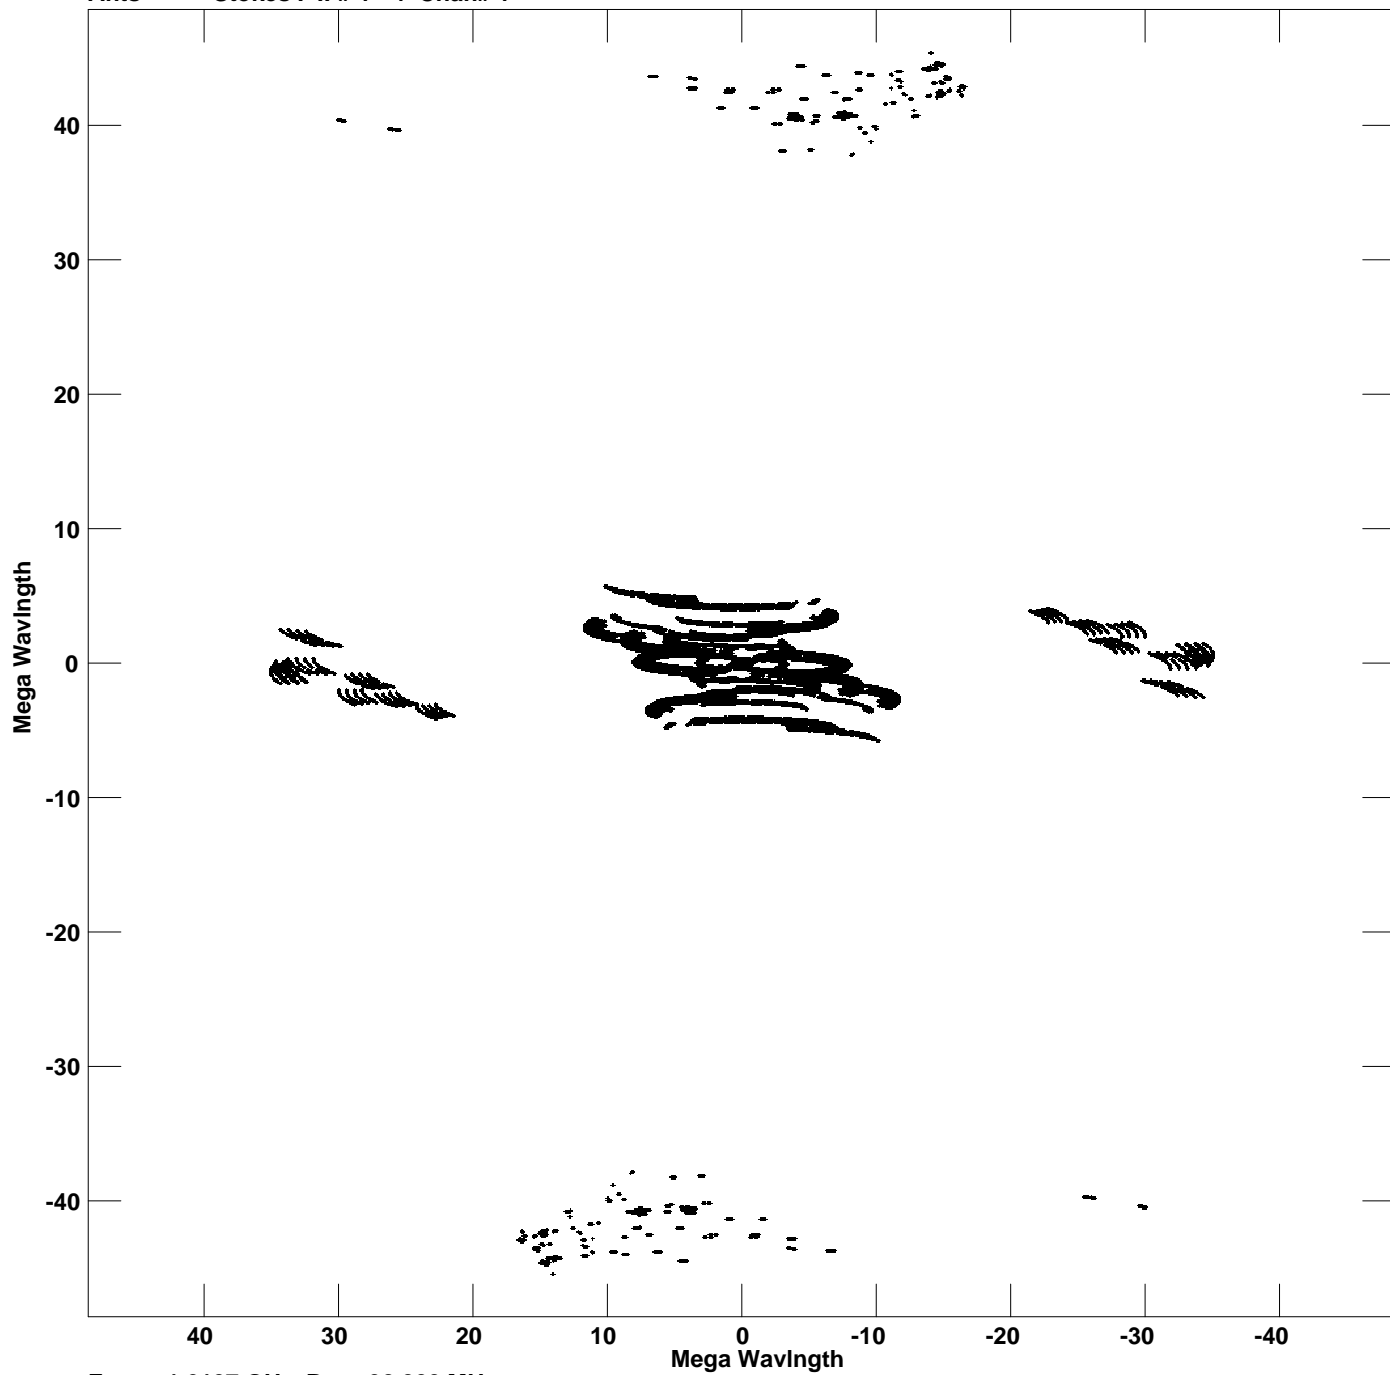

Plot file version 1 created 20-OCT-2021 12:34:12  
V vs U for RSOPH.MULTI.1 Source:RSOPH  
Ants \* - \* Stokes I IF# 1 - 4 Chan# 1

Freq = 1.6107 GHz, Bw = 32.000 MHz