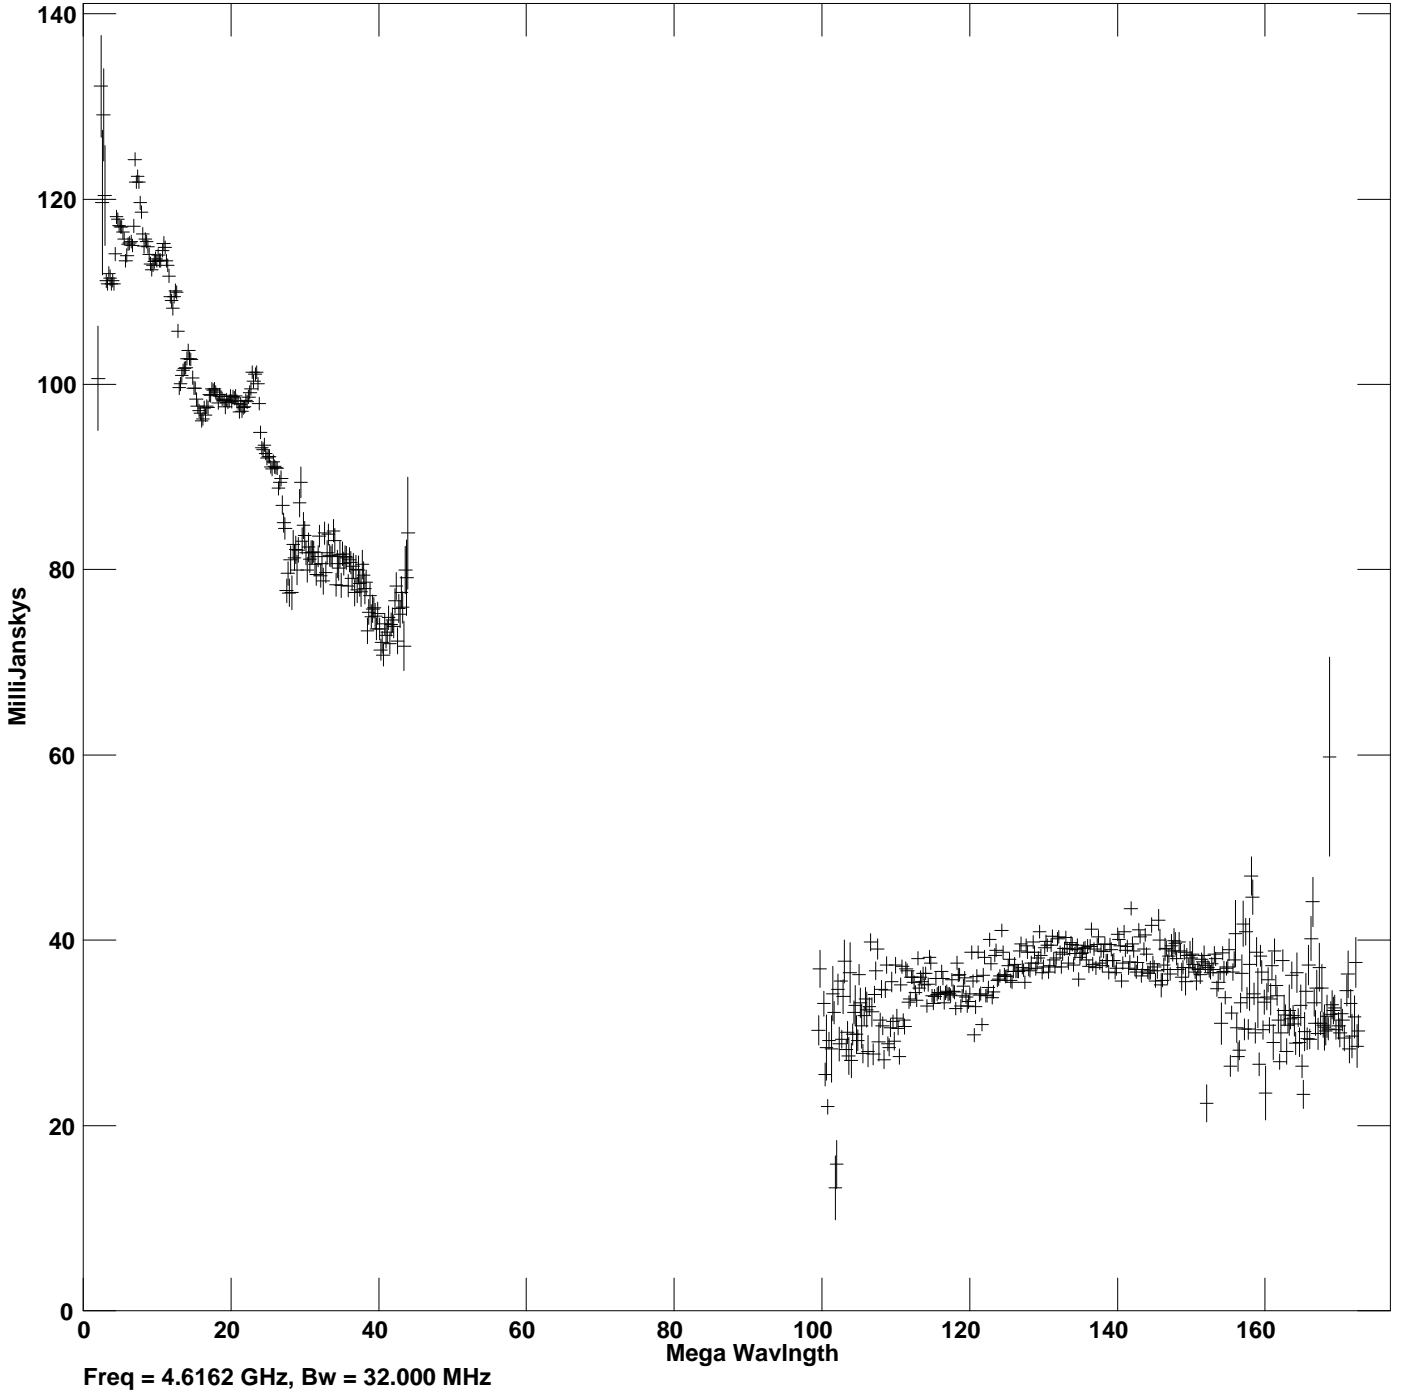

Plot file version 1 created 18-APR-2024 16:52:58  
Amplitude vs UV dist for J1130+0846.MULTI.1 Source:J1130+0846  
Ants \* - \* Stokes I IF# 1 - 16 Chan# 1

Freq = 4.6162 GHz, Bw = 32.000 MHz