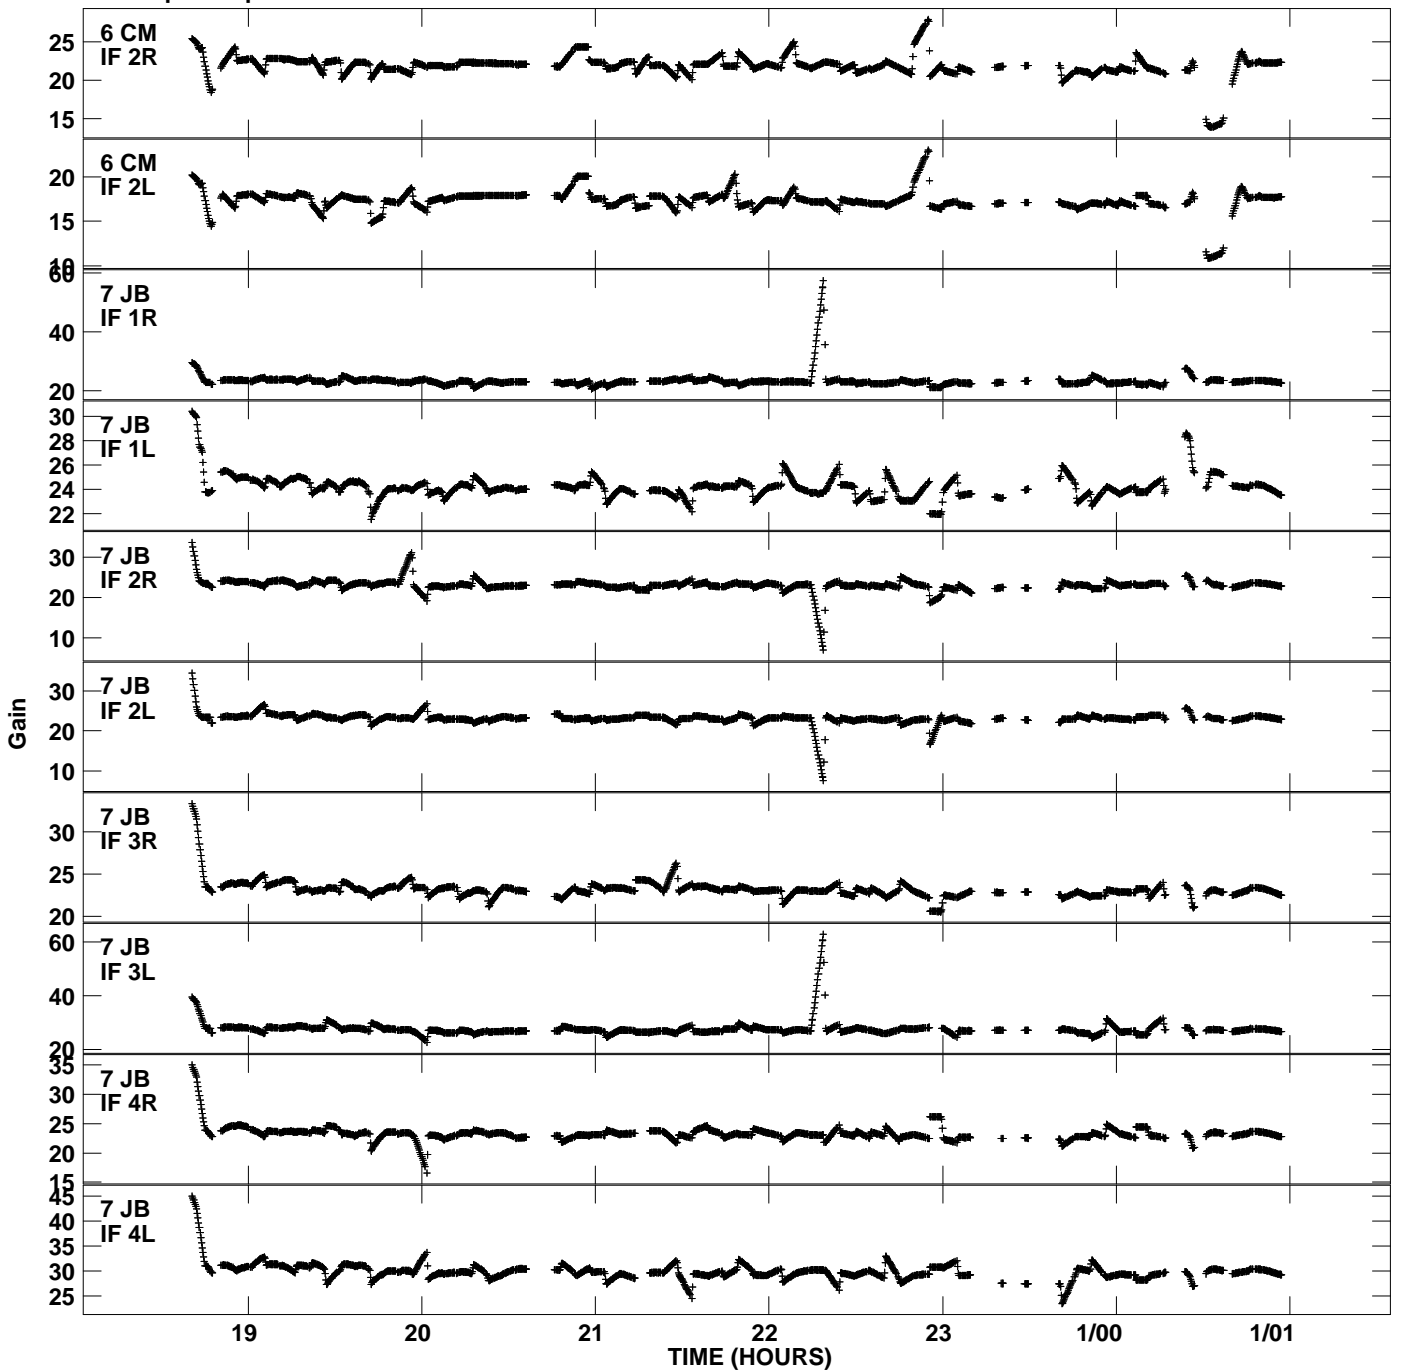

Plot file version 1 created 10-DEC-2008 13:50:04
Gain amp vs UTC time for RK001.TMP.1
CL 4 Rpol & Lpol IF 1 - 4

Plot file version 2 created 10-DEC-2008 13:50:04
Gain amp vs UTC time for RK001.TMP.1
CL 4 Rpol & Lpol IF 1 - 4

Plot file version 3 created 10-DEC-2008 13:50:04
Gain amp vs UTC time for RK001.TMP.1
CL 4 Rpol & Lpol IF 1 - 4

Plot file version 4 created 10-DEC-2008 13:50:04
Gain amp vs UTC time for RK001.TMP.1
CL 4 Rpol & Lpol IF 1 - 4

Plot file version 5 created 10-DEC-2008 13:50:04
Gain amp vs UTC time for RK001.TMP.1
CL 4 Rpol & Lpol IF 1 - 4

Plot file version 6 created 10-DEC-2008 13:50:04
Gain amp vs UTC time for RK001.TMP.1
CL 4 Rpol & Lpol IF 1 - 4