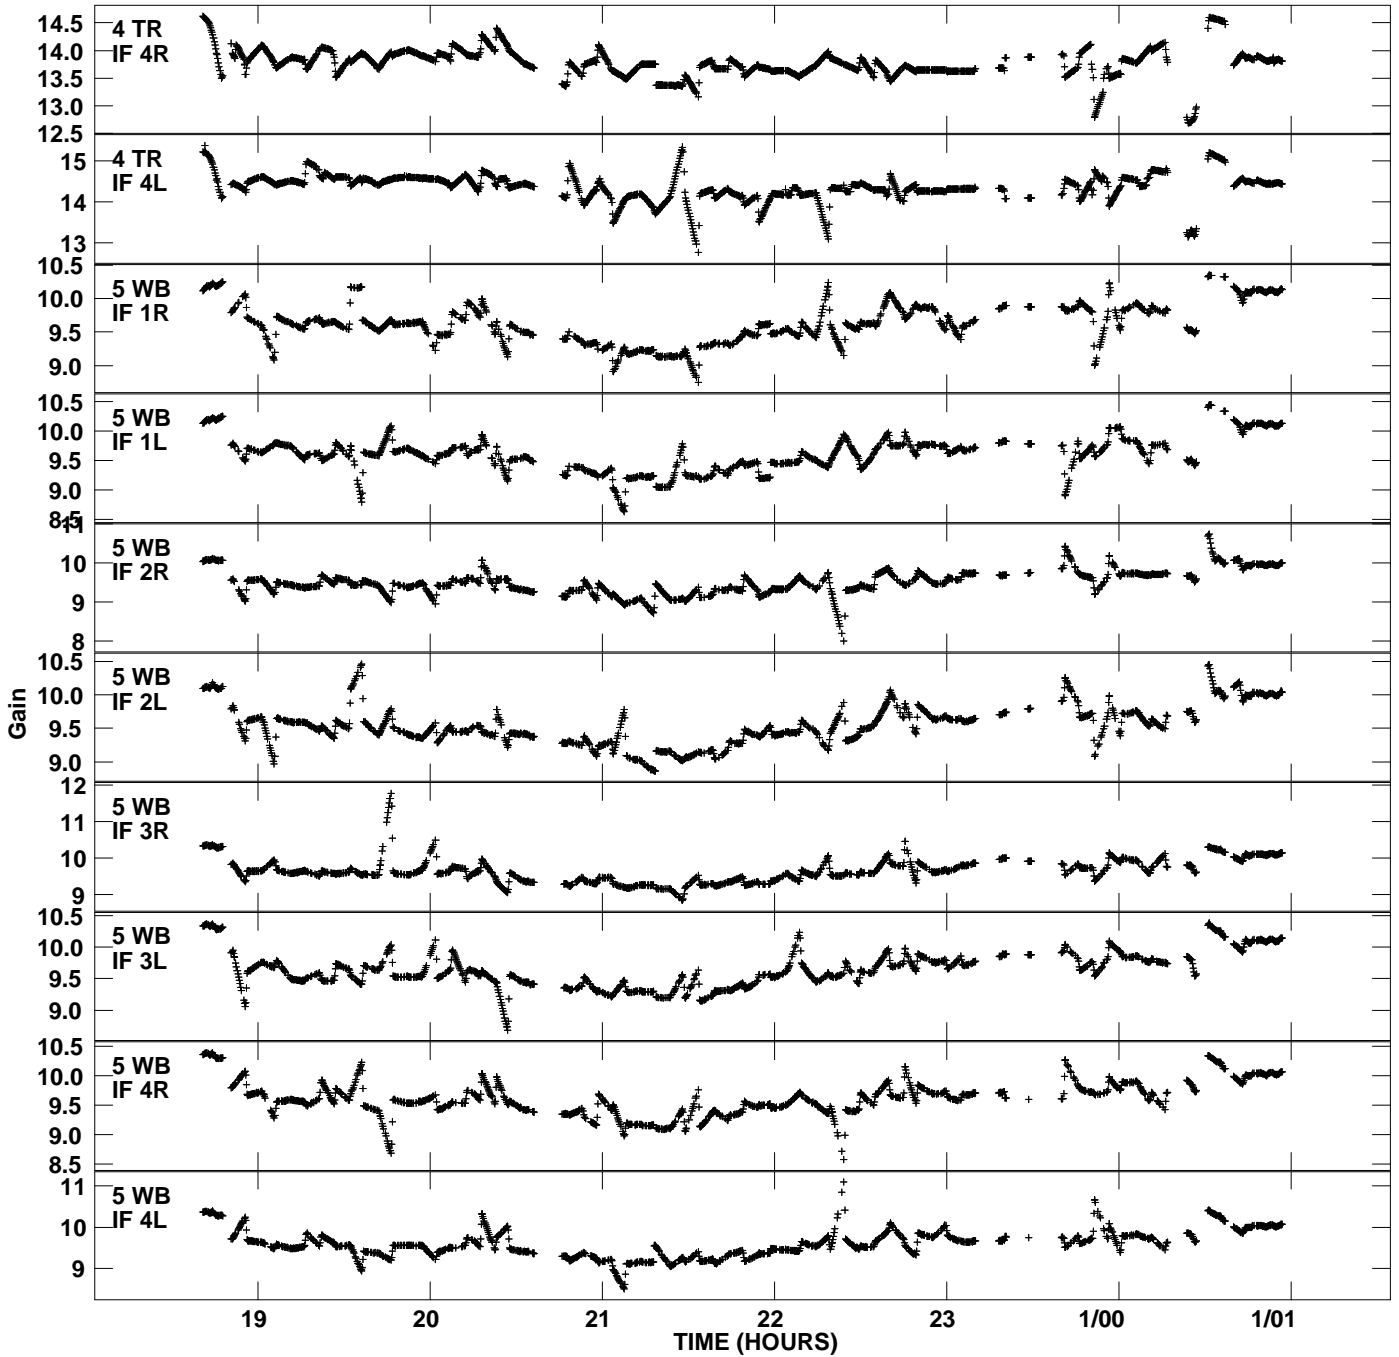

Plot file version 1 created 10-DEC-2008 13:50:04
Gain amp vs UTC time for RK001.TMP.1
CL 4 Rpol & Lpol IF 1 - 4

Plot file version 2 created 10-DEC-2008 13:50:04
Gain amp vs UTC time for RK001.TMP.1
CL 4 Rpol & Lpol IF 1 - 4

Plot file version 3 created 10-DEC-2008 13:50:04
Gain amp vs UTC time for RK001.TMP.1
CL 4 Rpol & Lpol IF 1 - 4

Plot file version 4 created 10-DEC-2008 13:50:04
Gain amp vs UTC time for RK001.TMP.1
CL 4 Rpol & Lpol IF 1 - 4

Plot file version 5 created 10-DEC-2008 13:50:04
Gain amp vs UTC time for RK001.TMP.1
CL 4 Rpol & Lpol IF 1 - 4

Plot file version 6 created 10-DEC-2008 13:50:04
Gain amp vs UTC time for RK001.TMP.1
CL 4 Rpol & Lpol IF 1 - 4