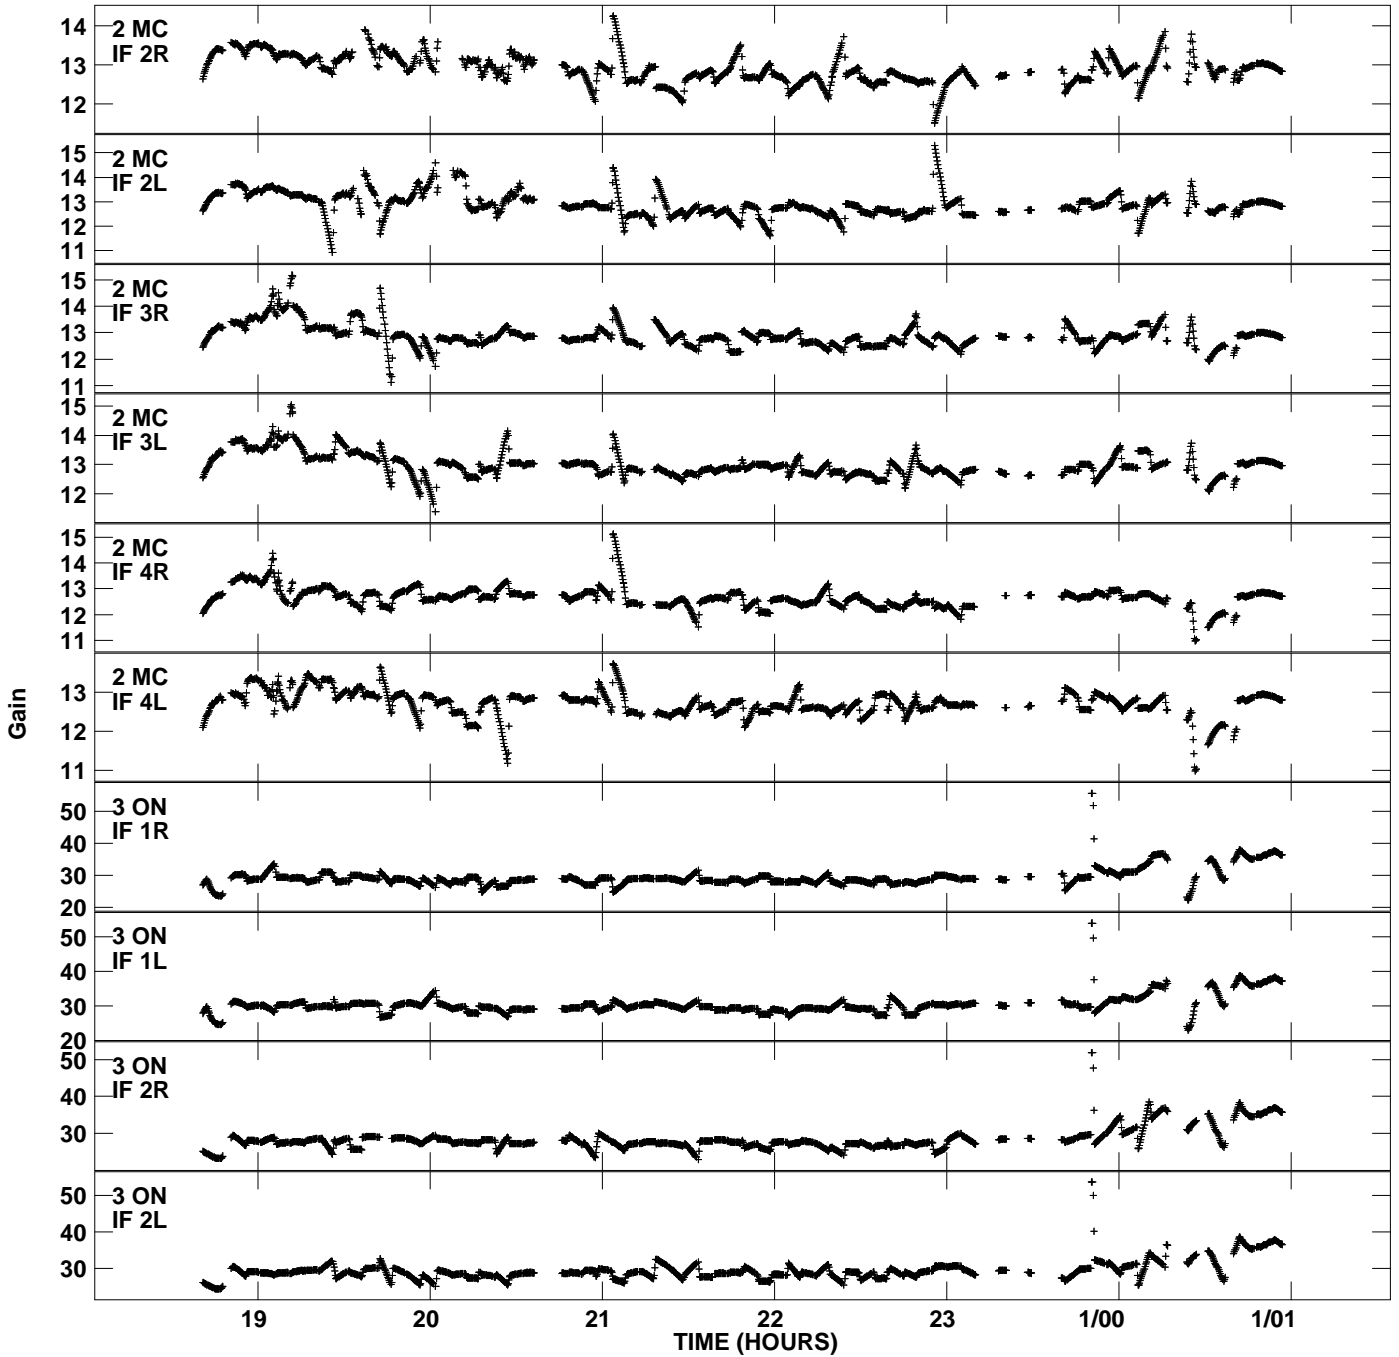

Plot file version 1 created 10-DEC-2008 13:50:04
Gain amp vs UTC time for RK001.TMP.1
CL 4 Rpol & Lpol IF 1 - 4

Plot file version 2 created 10-DEC-2008 13:50:04
Gain amp vs UTC time for RK001.TMP.1
CL 4 Rpol & Lpol IF 1 - 4

Plot file version 3 created 10-DEC-2008 13:50:04
Gain amp vs UTC time for RK001.TMP.1
CL 4 Rpol & Lpol IF 1 - 4

Plot file version 4 created 10-DEC-2008 13:50:04
Gain amp vs UTC time for RK001.TMP.1
CL 4 Rpol & Lpol IF 1 - 4

Plot file version 5 created 10-DEC-2008 13:50:04
Gain amp vs UTC time for RK001.TMP.1
CL 4 Rpol & Lpol IF 1 - 4

Plot file version 6 created 10-DEC-2008 13:50:04
Gain amp vs UTC time for RK001.TMP.1
CL 4 Rpol & Lpol IF 1 - 4