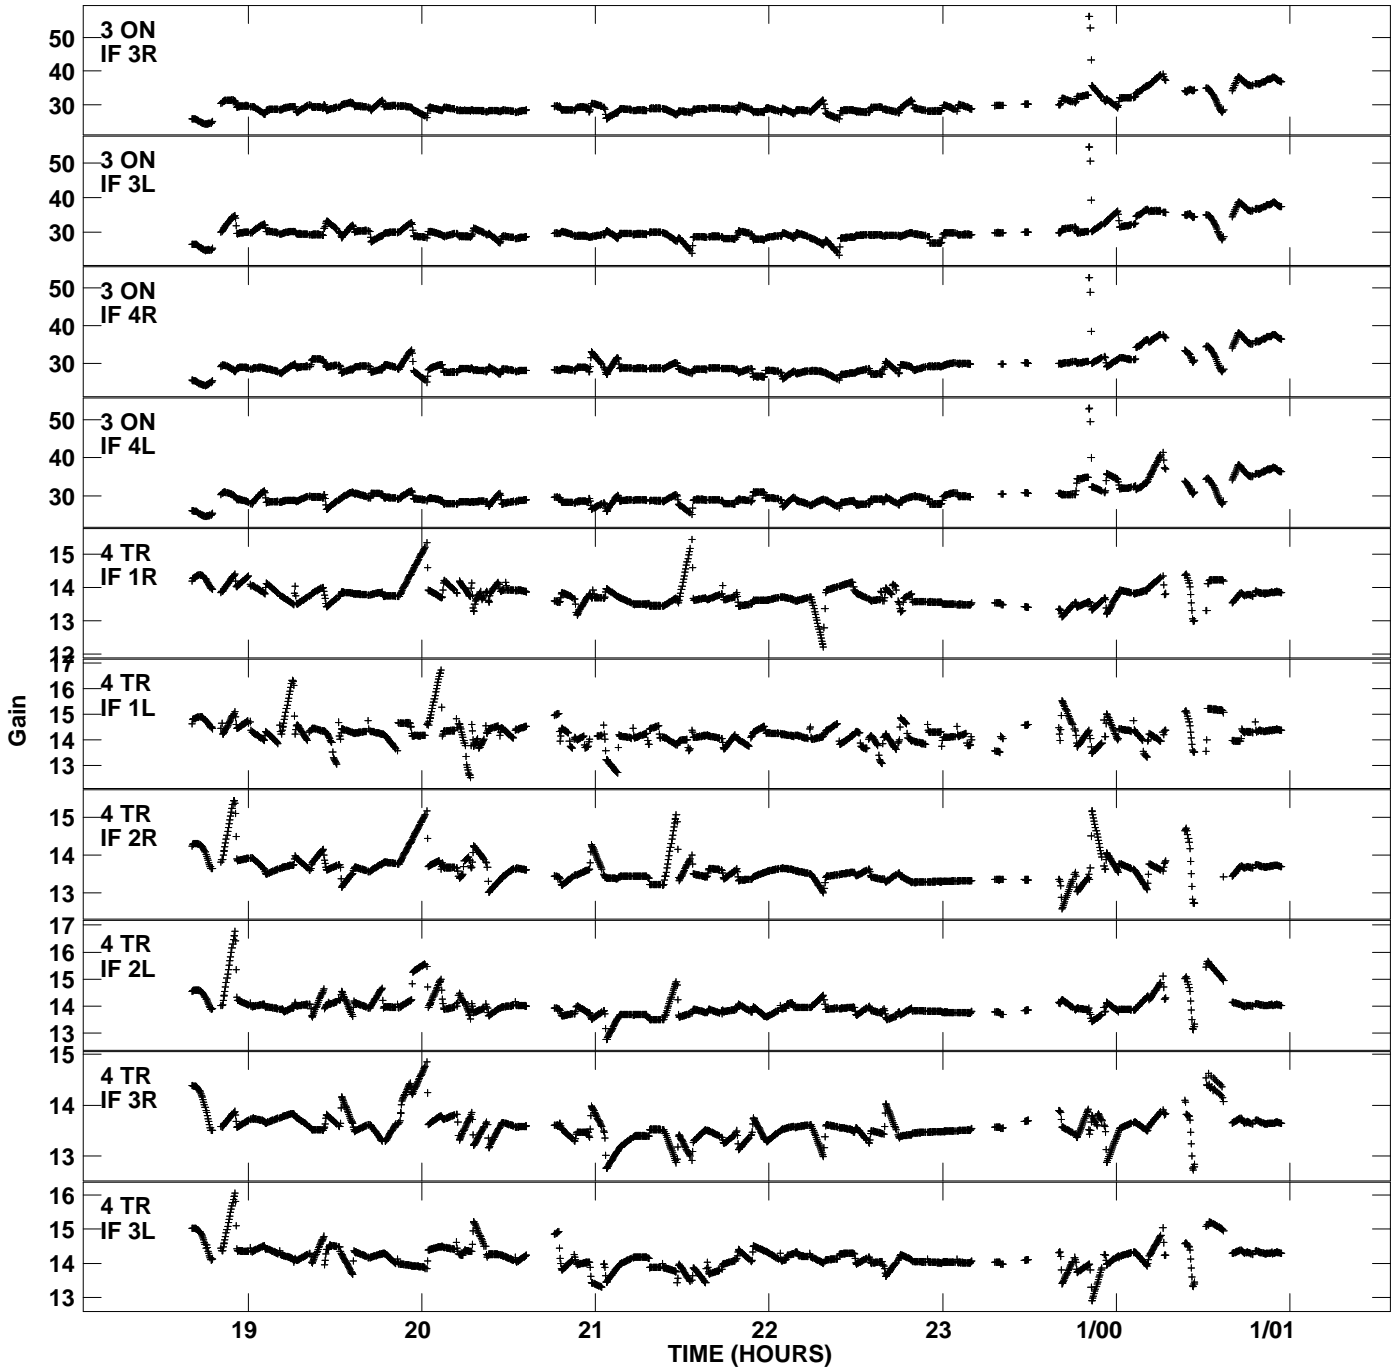

Plot file version 1 created 10-DEC-2008 13:50:04
Gain amp vs UTC time for RK001.TMP.1
CL 4 Rpol & Lpol IF 1 - 4

Plot file version 2 created 10-DEC-2008 13:50:04
Gain amp vs UTC time for RK001.TMP.1
CL 4 Rpol & Lpol IF 1 - 4

Plot file version 3 created 10-DEC-2008 13:50:04
Gain amp vs UTC time for RK001.TMP.1
CL 4 Rpol & Lpol IF 1 - 4

Plot file version 4 created 10-DEC-2008 13:50:04
Gain amp vs UTC time for RK001.TMP.1
CL 4 Rpol & Lpol IF 1 - 4

Plot file version 5 created 10-DEC-2008 13:50:04
Gain amp vs UTC time for RK001.TMP.1
CL 4 Rpol & Lpol IF 1 - 4

Plot file version 6 created 10-DEC-2008 13:50:04
Gain amp vs UTC time for RK001.TMP.1
CL 4 Rpol & Lpol IF 1 - 4