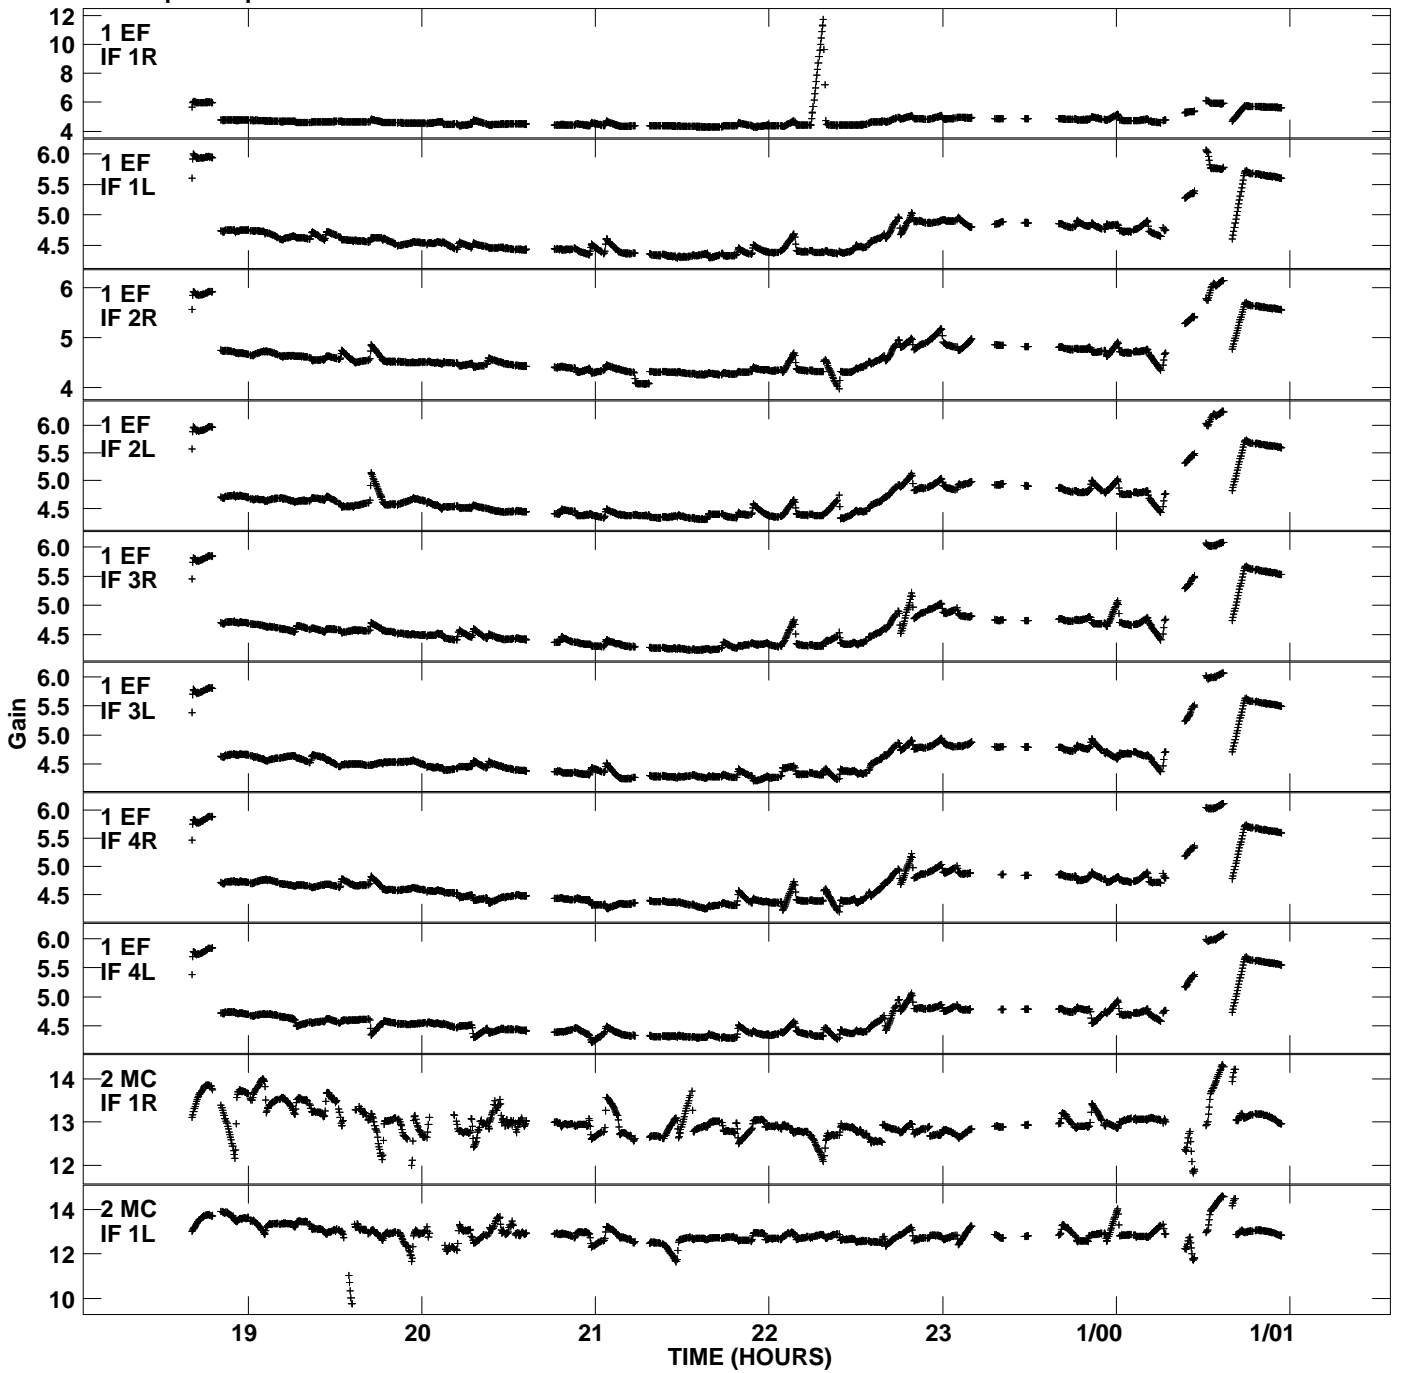

Plot file version 1 created 10-DEC-2008 13:50:04
Gain amp vs UTC time for RK001.TMP.1
CL 4 Rpol & Lpol IF 1 - 4

Plot file version 2 created 10-DEC-2008 13:50:04
Gain amp vs UTC time for RK001.TMP.1
CL 4 Rpol & Lpol IF 1 - 4

Plot file version 3 created 10-DEC-2008 13:50:04
Gain amp vs UTC time for RK001.TMP.1
CL 4 Rpol & Lpol IF 1 - 4

Plot file version 4 created 10-DEC-2008 13:50:04
Gain amp vs UTC time for RK001.TMP.1
CL 4 Rpol & Lpol IF 1 - 4

Plot file version 5 created 10-DEC-2008 13:50:04
Gain amp vs UTC time for RK001.TMP.1
CL 4 Rpol & Lpol IF 1 - 4

Plot file version 6 created 10-DEC-2008 13:50:04
Gain amp vs UTC time for RK001.TMP.1
CL 4 Rpol & Lpol IF 1 - 4