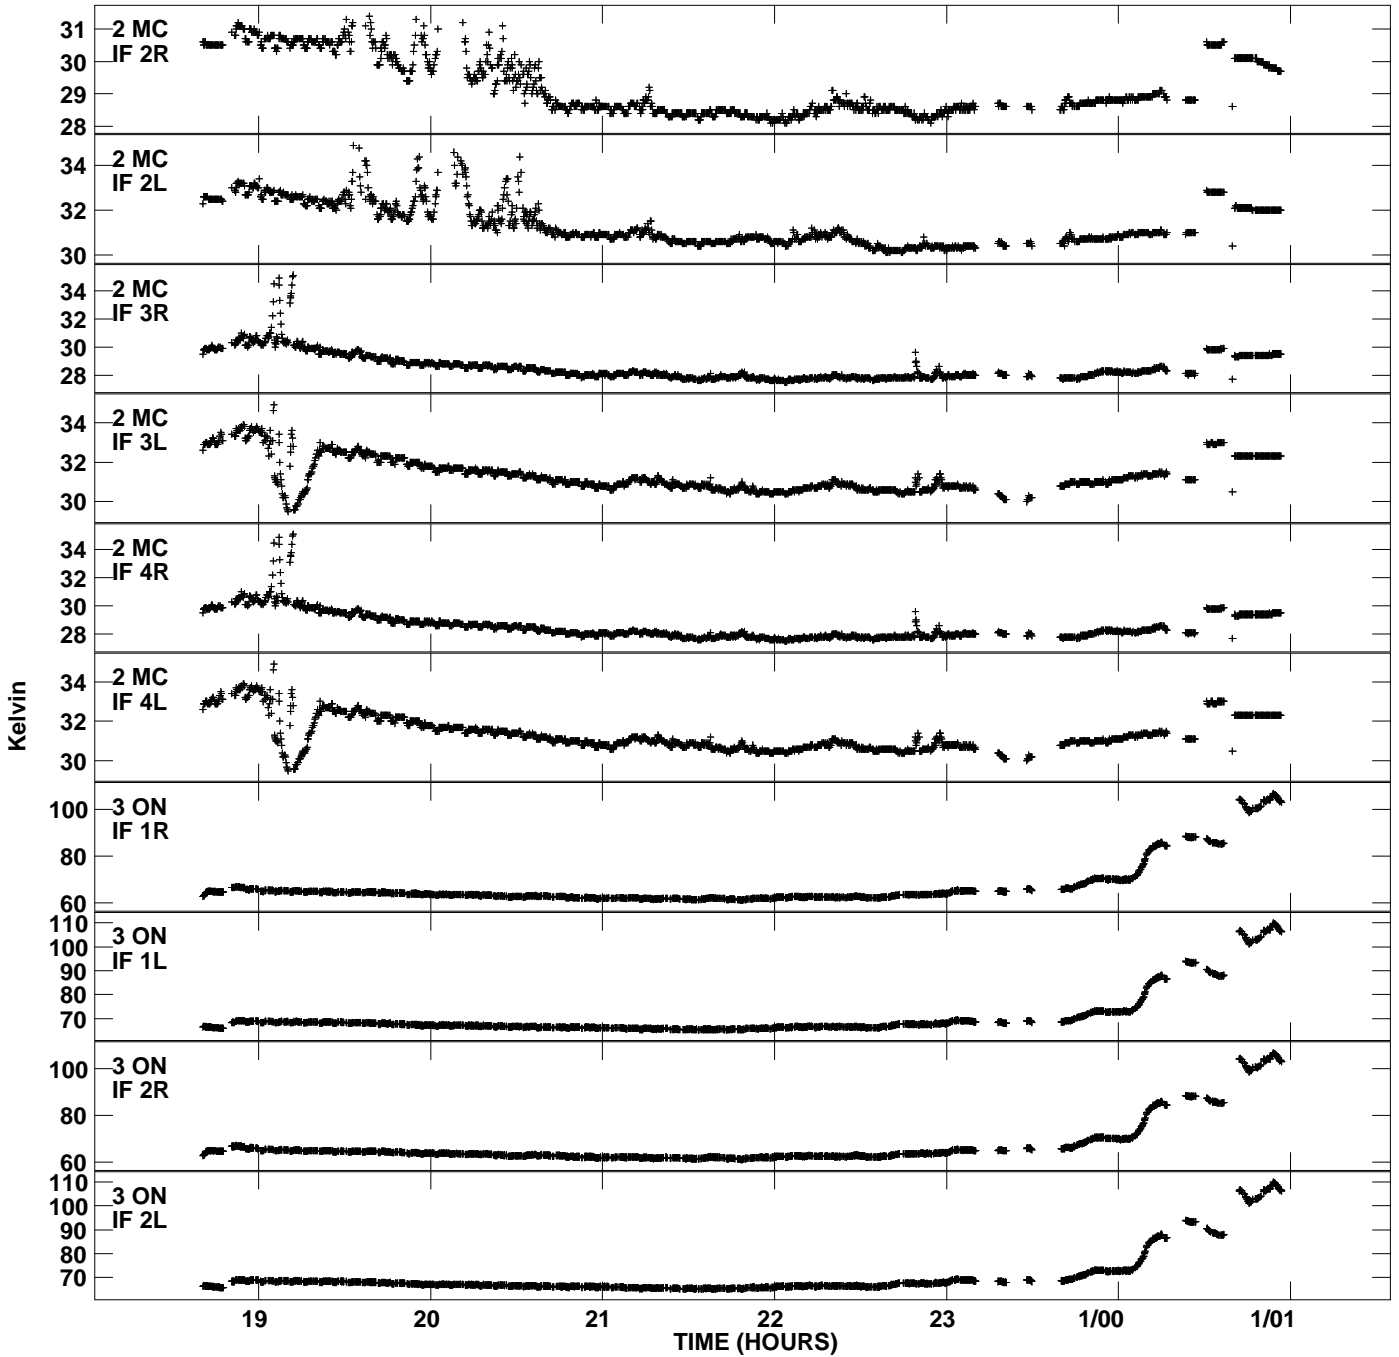

Plot file version 1 created 10-DEC-2008 13:09:20
Tsys vs UTC time for RK001.UVDATA.1
TY 1 Rpol & Lpol IF 1 - 4

Plot file version 2 created 10-DEC-2008 13:09:20
 Tsys vs UTC time for RK001.UVDATA.1
 TY 1 Rpol & Lpol IF 1 - 4

Plot file version 3 created 10-DEC-2008 13:09:20
Tsys vs UTC time for RK001.UVDATA.1
TY 1 Rpol & Lpol IF 1 - 4

Plot file version 4 created 10-DEC-2008 13:09:20
Tsyst vs UTC time for RK001.UVDATA.1
TY 1 Rpol & Lpol IF 1 - 4

Plot file version 5 created 10-DEC-2008 13:09:21
Tsyst vs UTC time for RK001.UVDATA.1
TY 1 Rpol & Lpol IF 1 - 4

Plot file version 6 created 10-DEC-2008 13:09:21
Tsyst vs UTC time for RK001.UVDATA.1
TY 1 Rpol & Lpol IF 1 - 4

Plot file version 7 created 10-DEC-2008 13:09:21
Tsyst vs UTC time for RK001.UVDATA.1
TY 1 Rpol & Lpol IF 1 - 4