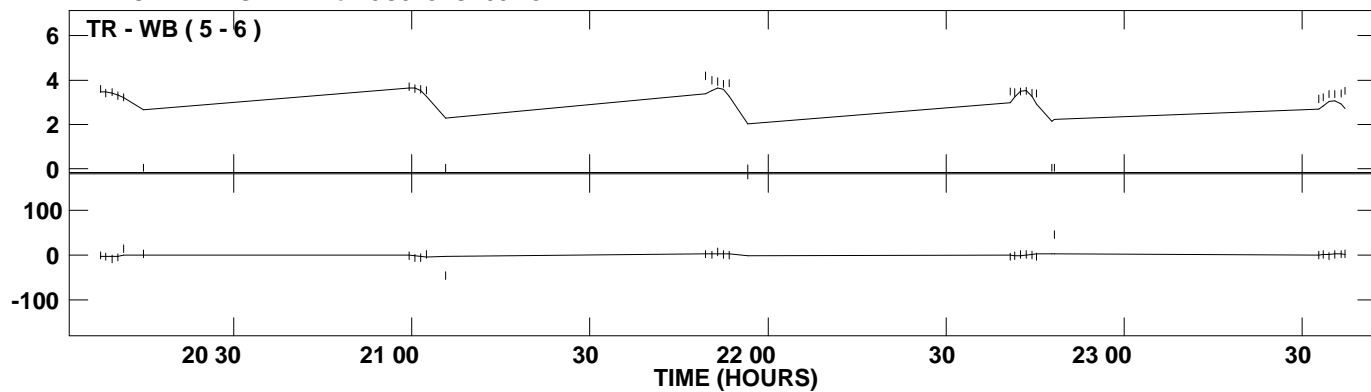

PLot file version 1 created 21-SEP-2007 23:19:39  
Amplitude and Phase vs Time for 3C345.MULTI.1 Vect aver. CL # 3  
IF 1 CHAN 1 STK LL of 3C345.ICL001.3

PLot file version 2 created 21-SEP-2007 23:19:39  
Amplitude andPhase vs Time for 3C345.MULTI.1 Vect aver. CL # 3  
IF 1 CHAN 1 STK LL of 3C345.ICL001.3

PLot file version 3 created 21-SEP-2007 23:19:40  
Amplitude and Phase vs Time for 3C345.MULTI.1 Vect aver. CL # 3  
IF 1 CHAN 1 STK RR of 3C345.ICL001.3

PLot file version 4 created 21-SEP-2007 23:19:40  
Amplitude andPhase vs Time for 3C345.MULTI.1 Vect aver. CL # 3  
IF 1 CHAN 1 STK RR of 3C345.ICL001.3