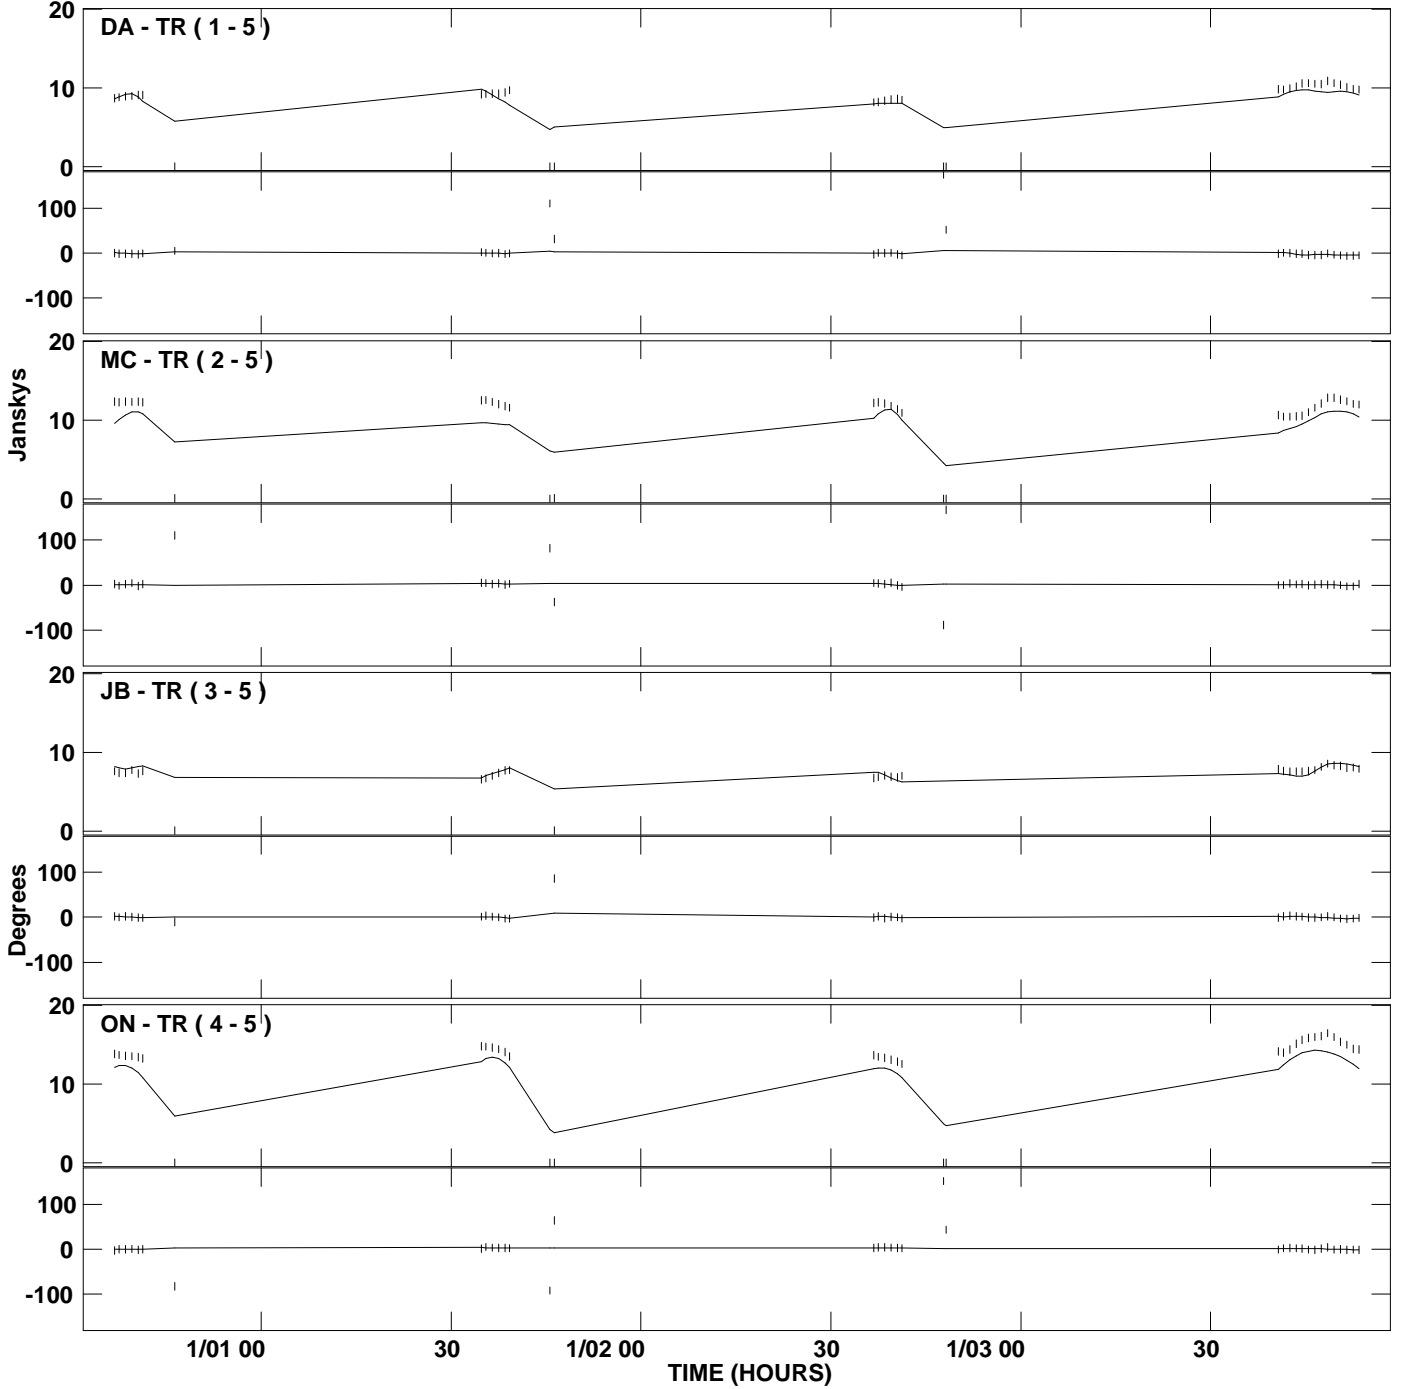

PLot file version 1 created 21-SEP-2007 23:19:24
Amplitude and Phase vs Time for 3C84.MULTI.1 Vect aver. CL # 3
IF 1 CHAN 1 STK LL of 3C84.ICL001.3

PLot file version 2 created 21-SEP-2007 23:19:24
Amplitude andPhase vs Time for 3C84.MULTI.1 Vect aver. CL # 3
IF 1 CHAN 1 STK LL of 3C84.ICL001.3

PLot file version 3 created 21-SEP-2007 23:19:24
Amplitude and Phase vs Time for 3C84.MULTI.1 Vect aver. CL # 3
IF 1 CHAN 1 STK RR of 3C84.ICL001.3

PLot file version 4 created 21-SEP-2007 23:19:24
Amplitude andPhase vs Time for 3C84.MULTI.1 Vect aver. CL # 3
IF 1 CHAN 1 STK RR of 3C84.ICL001.3