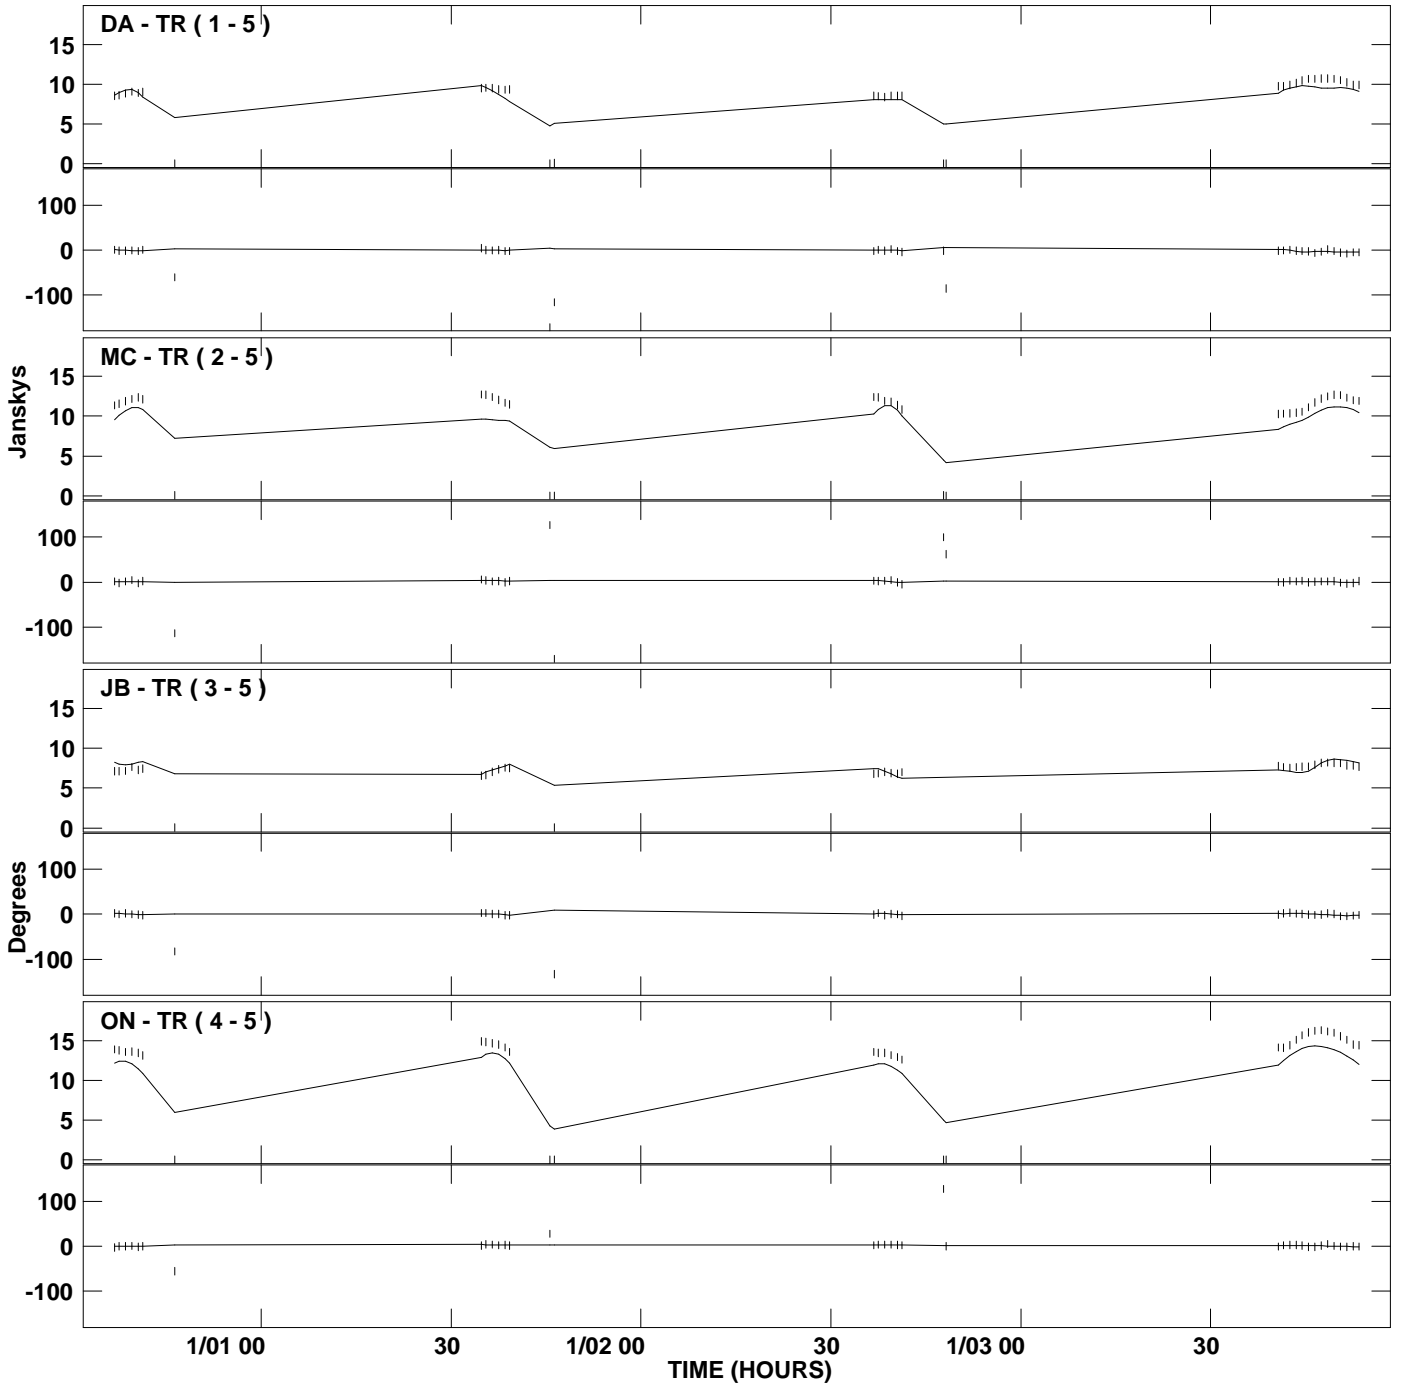

PLot file version 1 created 21-SEP-2007 23:19:24
Amplitude and Phase vs Time for 3C84.MULTI.1 Vect aver. CL # 3
IF 1 CHAN 1 STK LL of 3C84.ICL001.3

PLot file version 2 created 21-SEP-2007 23:19:24
Amplitude andPhase vs Time for 3C84.MULTI.1 Vect aver. CL # 3
IF 1 CHAN 1 STK LL of 3C84.ICL001.3

PLot file version 3 created 21-SEP-2007 23:19:24
Amplitude and Phase vs Time for 3C84.MULTI.1 Vect aver. CL # 3
IF 1 CHAN 1 STK RR of 3C84.ICL001.3

PLot file version 4 created 21-SEP-2007 23:19:24
Amplitude andPhase vs Time for 3C84.MULTI.1 Vect aver. CL # 3
IF 1 CHAN 1 STK RR of 3C84.ICL001.3