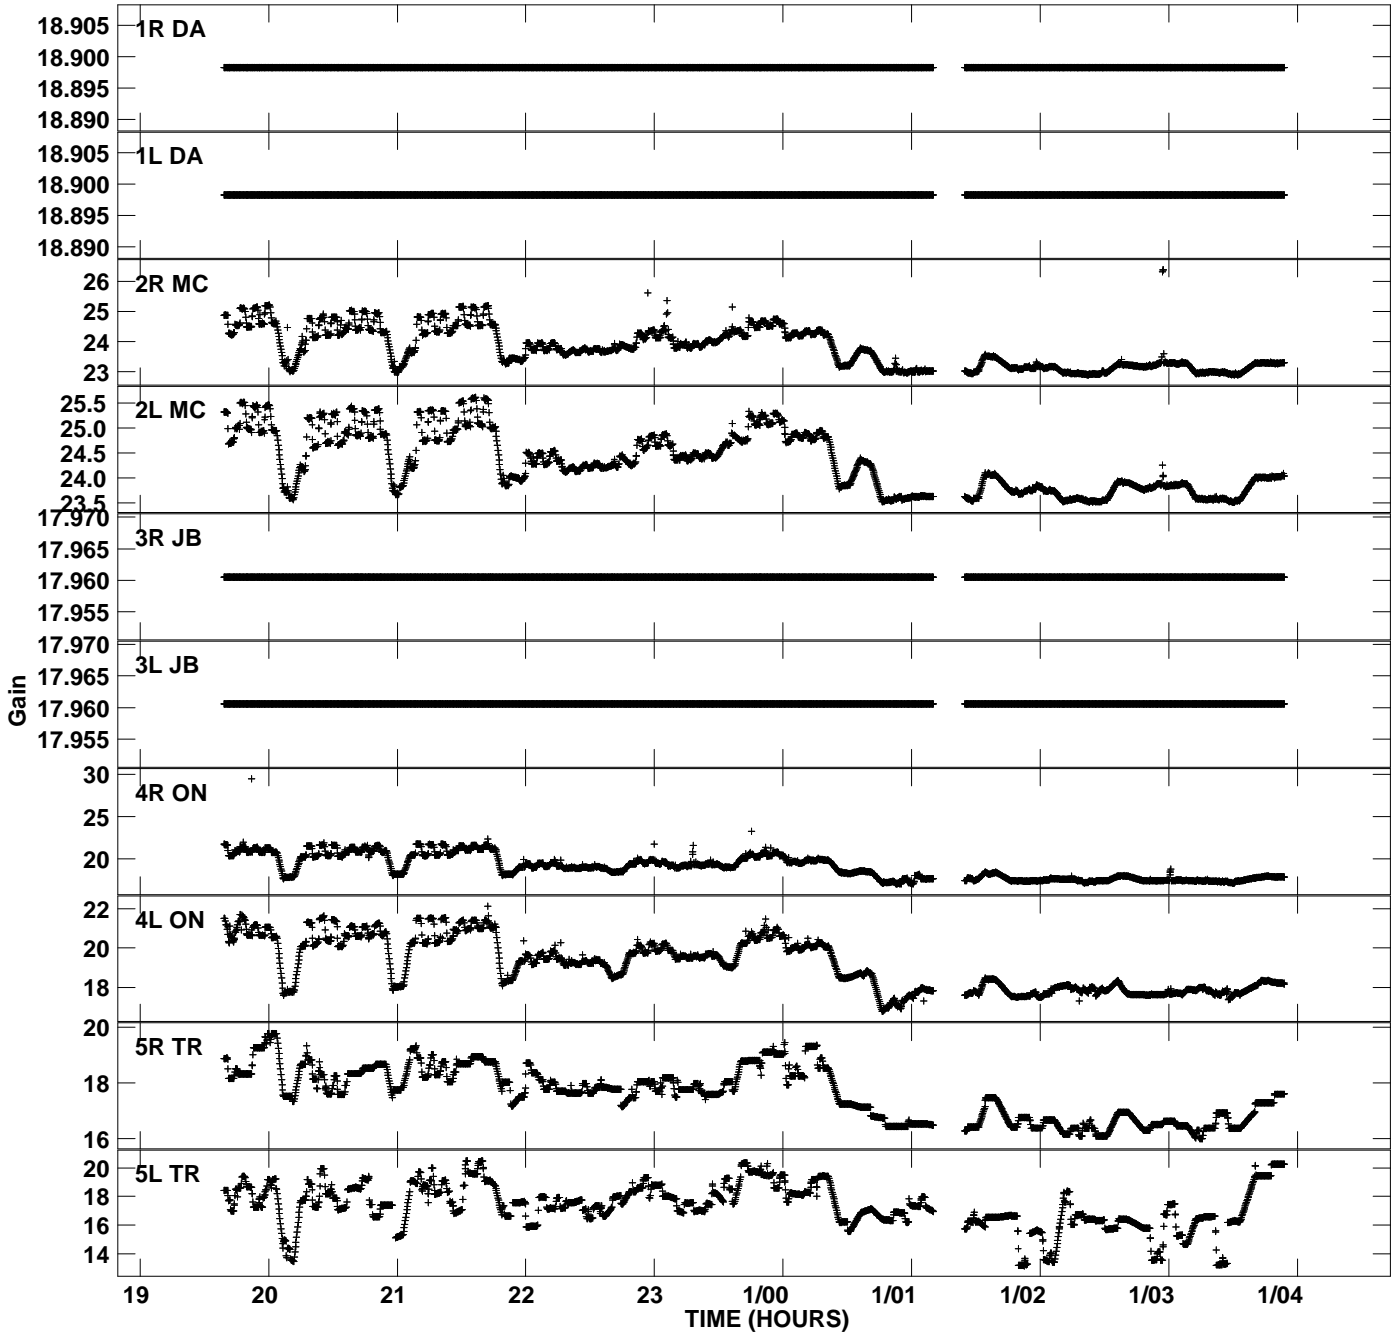

Plot file version 1 created 21-SEP-2007 15:43:33
Gain amp vs UTC time for RL001.UVDATA.1
CL 2 Rpol & Lpol IF 1

Plot file version 2 created 21-SEP-2007 15:43:33
Gain amp vs UTC time for RL001.UVDATA.1
CL 2 Rpol & Lpol IF 1