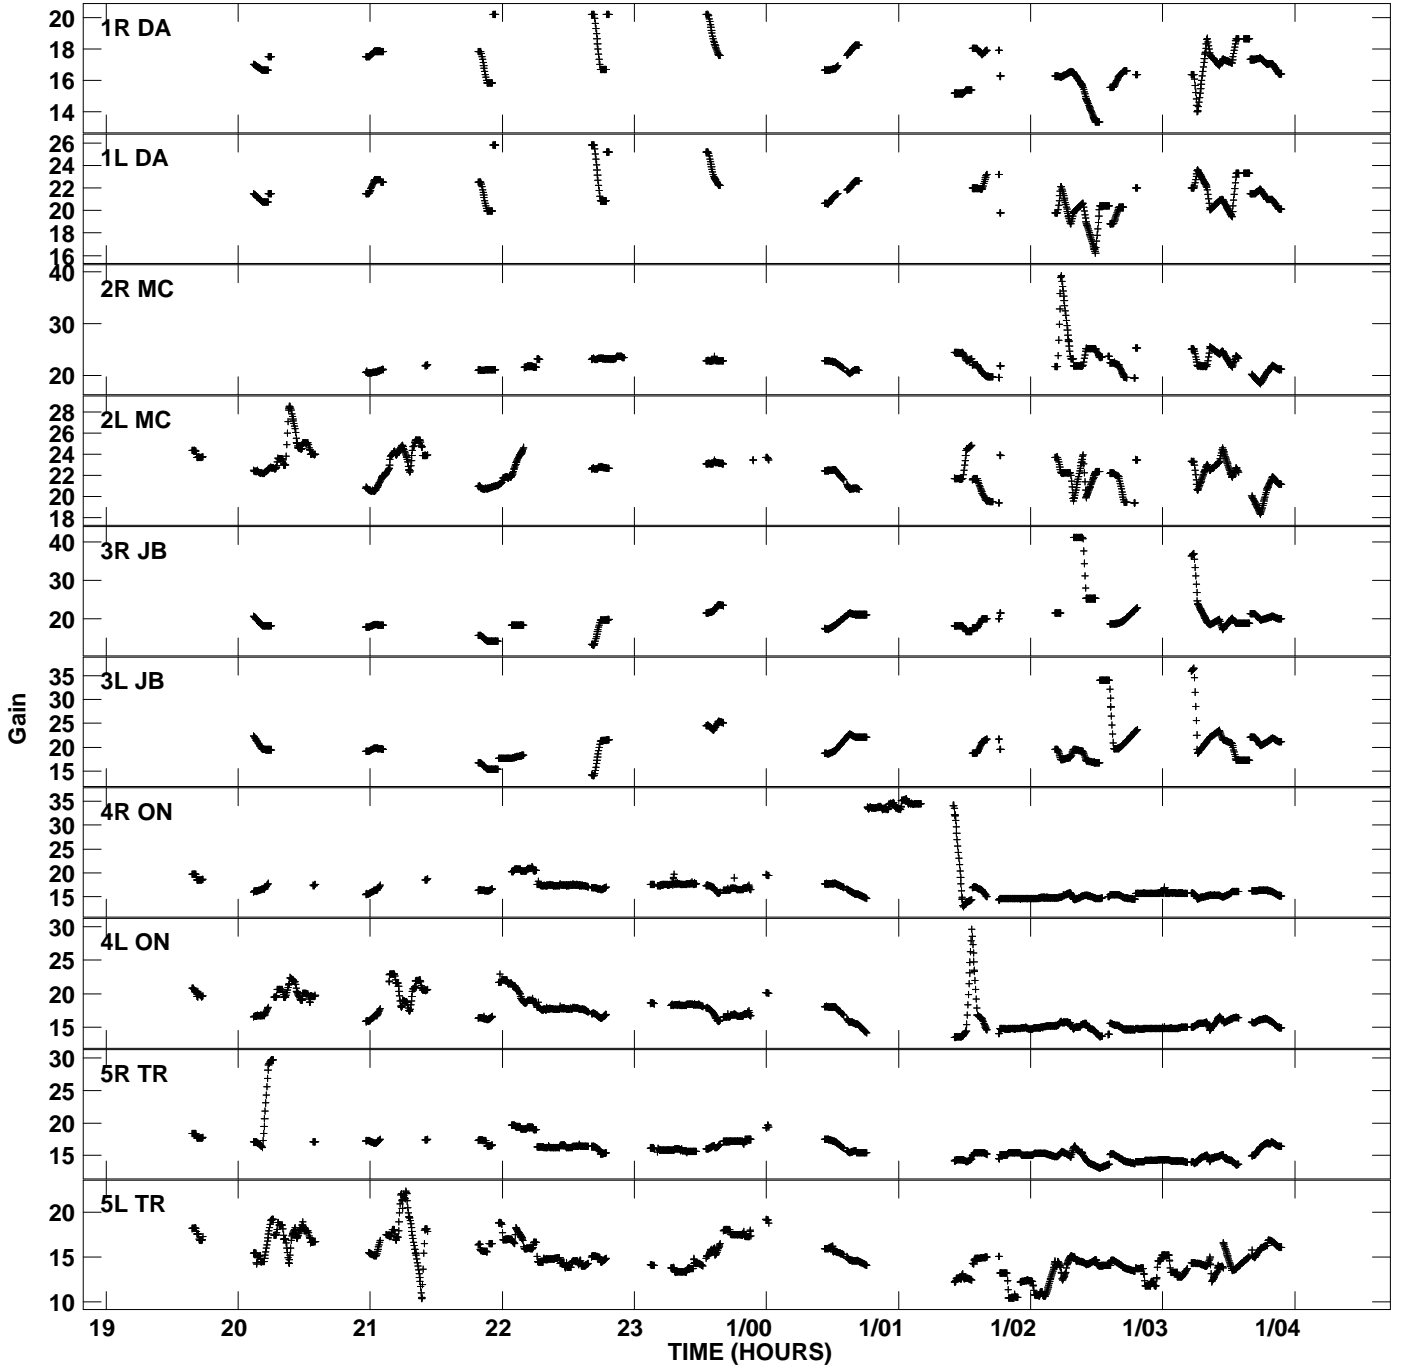

Plot file version 1 created 21-SEP-2007 23:19:49  
Gain amp vs UTC time for RL001.TMP.1  
CL 4 Rpol & Lpol IF 1

Plot file version 2 created 21-SEP-2007 23:19:49  
Gain amp vs UTC time for RL001.TMP.1  
CL 4 Rpol & Lpol IF 1