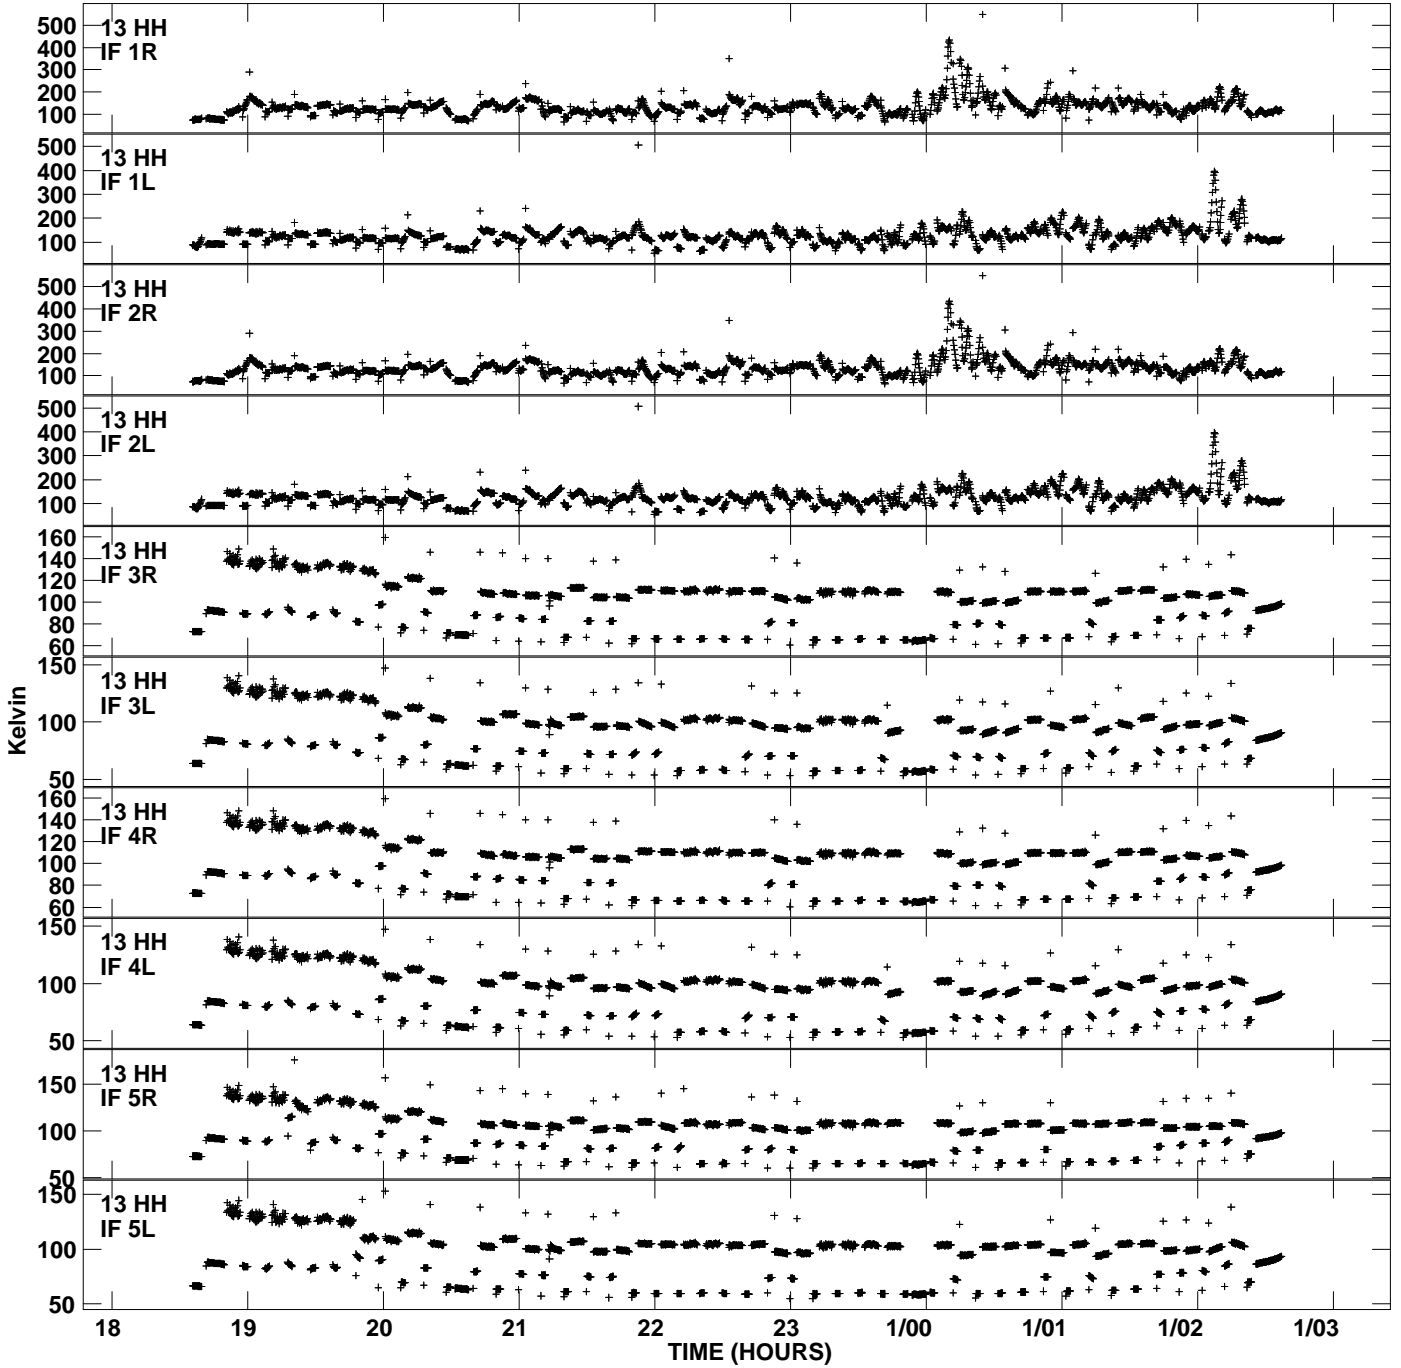

Plot file version 17 created 29-NOV-2010 13:48:18
Tsys vs UTC time for RL003.UVDATA.1
TY 1 Rpol & Lpol IF 1 - 8