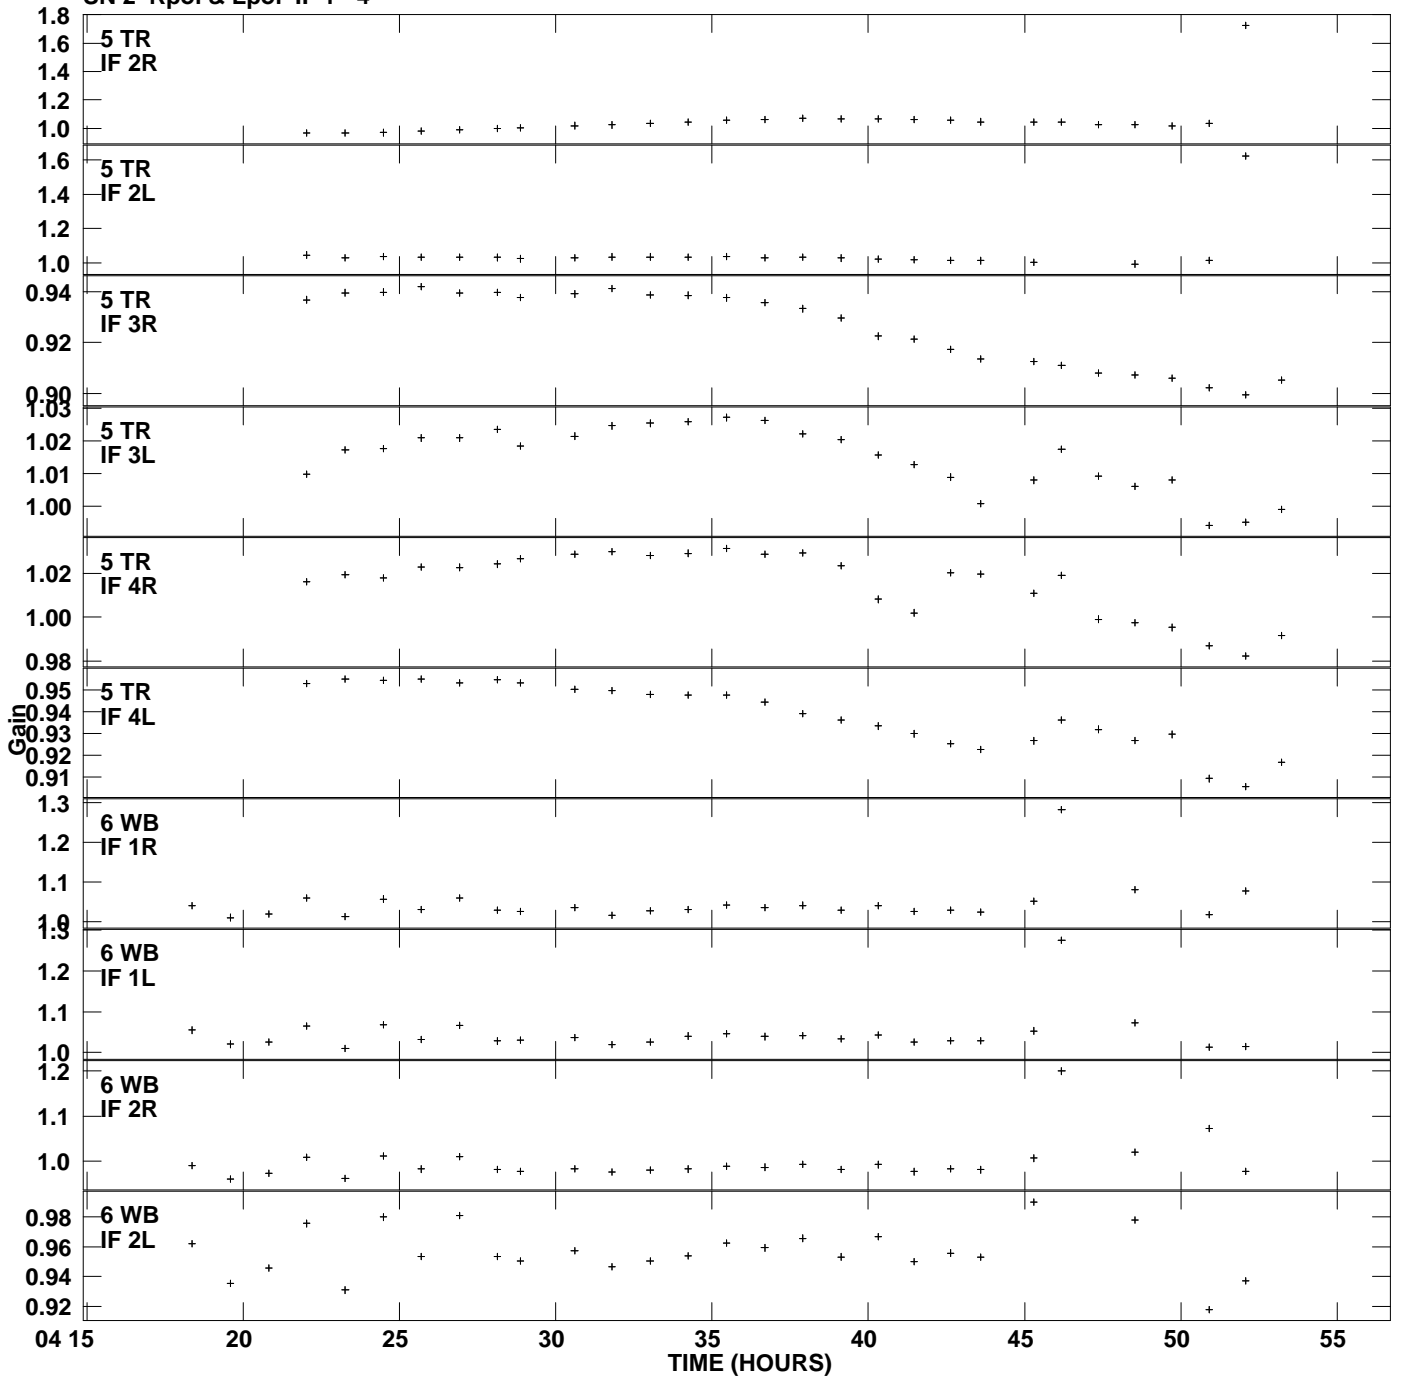

Plot file version 1 created 29-MAR-2007 18:05:47
Gain amp vs UTC time for 3C345.MULTI.1
SN 2 Rpol & Lpol IF 1 - 4

Plot file version 2 created 29-MAR-2007 18:05:47
Gain amp vs UTC time for 3C345.MULTI.1
SN 2 Rpol & Lpol IF 1 - 4

Plot file version 3 created 29-MAR-2007 18:05:47
Gain amp vs UTC time for 3C345.MULTI.1
SN 2 Rpol & Lpol IF 1 - 4

Plot file version 4 created 29-MAR-2007 18:05:47
Gain amp vs UTC time for 3C345.MULTI.1
SN 2 Rpol & Lpol IF 1 - 4

Plot file version 5 created 29-MAR-2007 18:05:47
Gain amp vs UTC time for 3C345.MULTI.1
SN 2 Rpol & Lpol IF 1 - 4