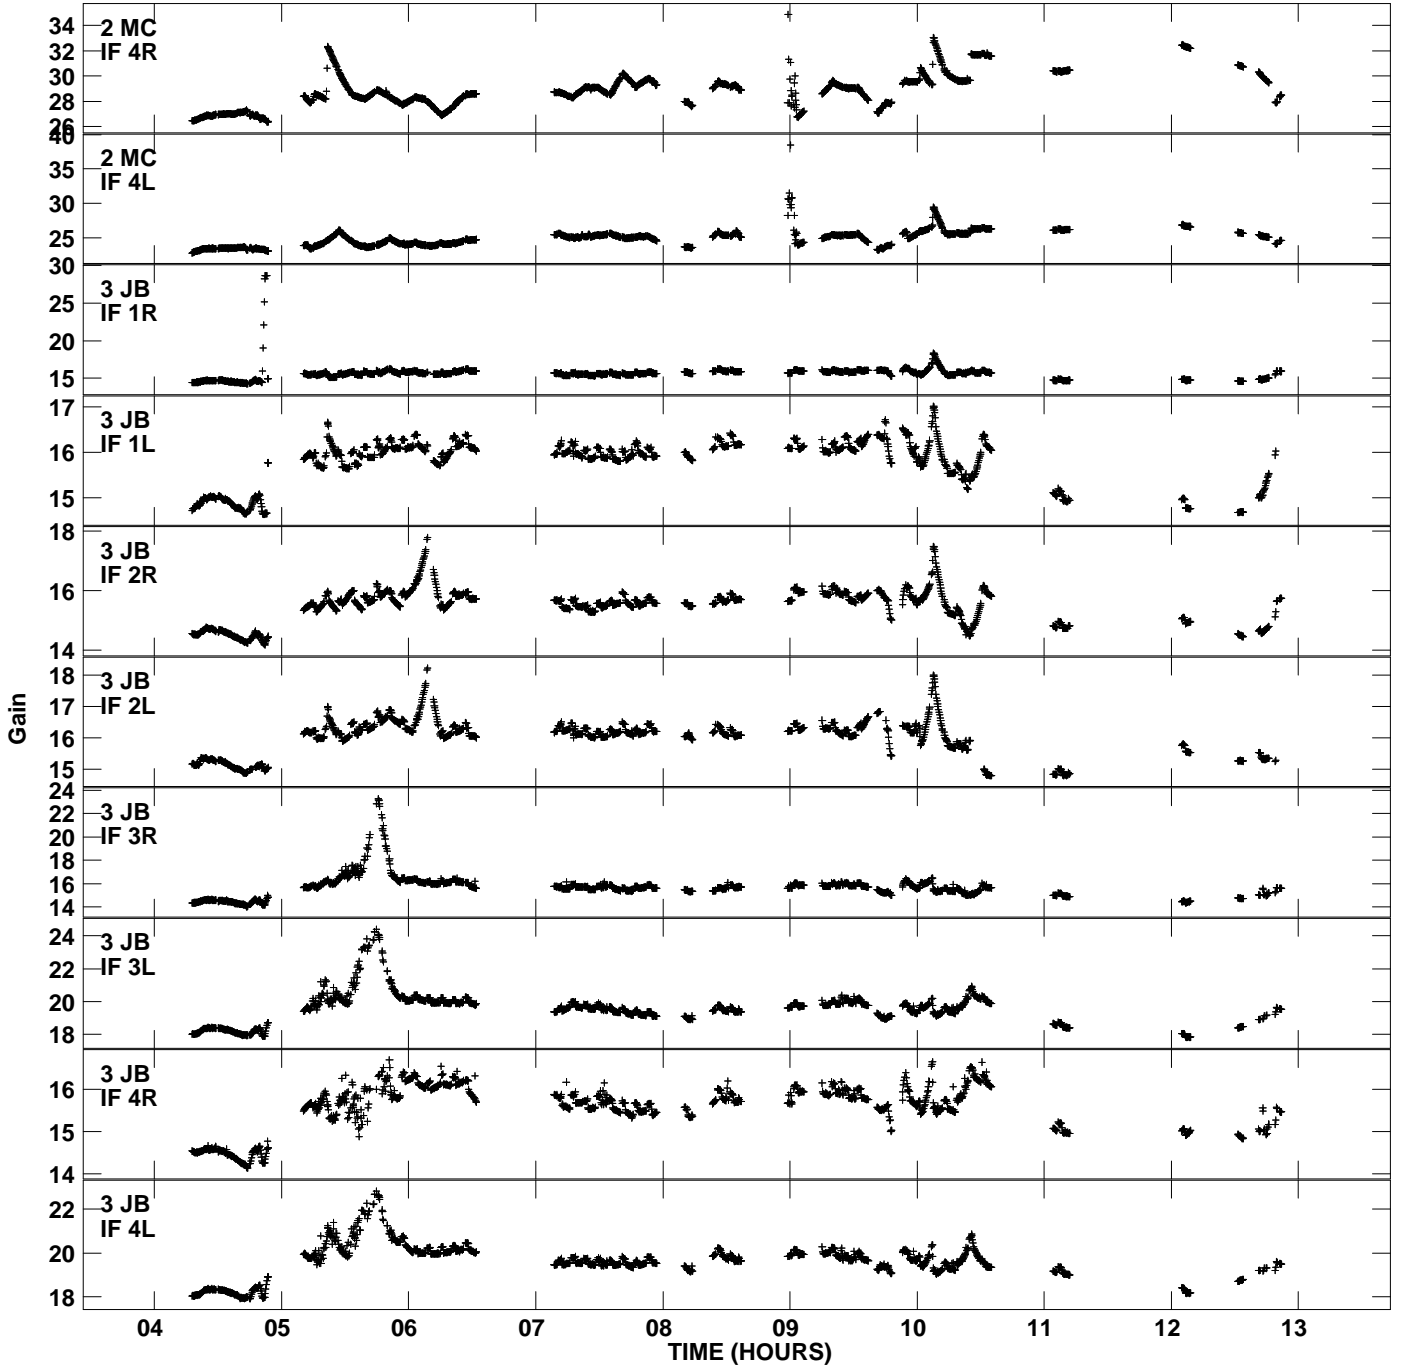

Plot file version 1 created 29-MAR-2007 18:07:19
 Gain amp vs UTC time for RM001.TMP.1
 CL 4 Rpol & Lpol IF 1 - 4

Plot file version 2 created 29-MAR-2007 18:07:19
 Gain amp vs UTC time for RM001.TMP.1
 CL 4 Rpol & Lpol IF 1 - 4

Plot file version 3 created 29-MAR-2007 18:07:19
 Gain amp vs UTC time for RM001.TMP.1
 CL 4 Rpol & Lpol IF 1 - 4

Plot file version 4 created 29-MAR-2007 18:07:19
Gain amp vs UTC time for RM001.TMP.1
CL 4 Rpol & Lpol IF 1 - 4

Plot file version 5 created 29-MAR-2007 18:07:19
Gain amp vs UTC time for RM001.TMP.1
CL 4 Rpol & Lpol IF 1 - 4