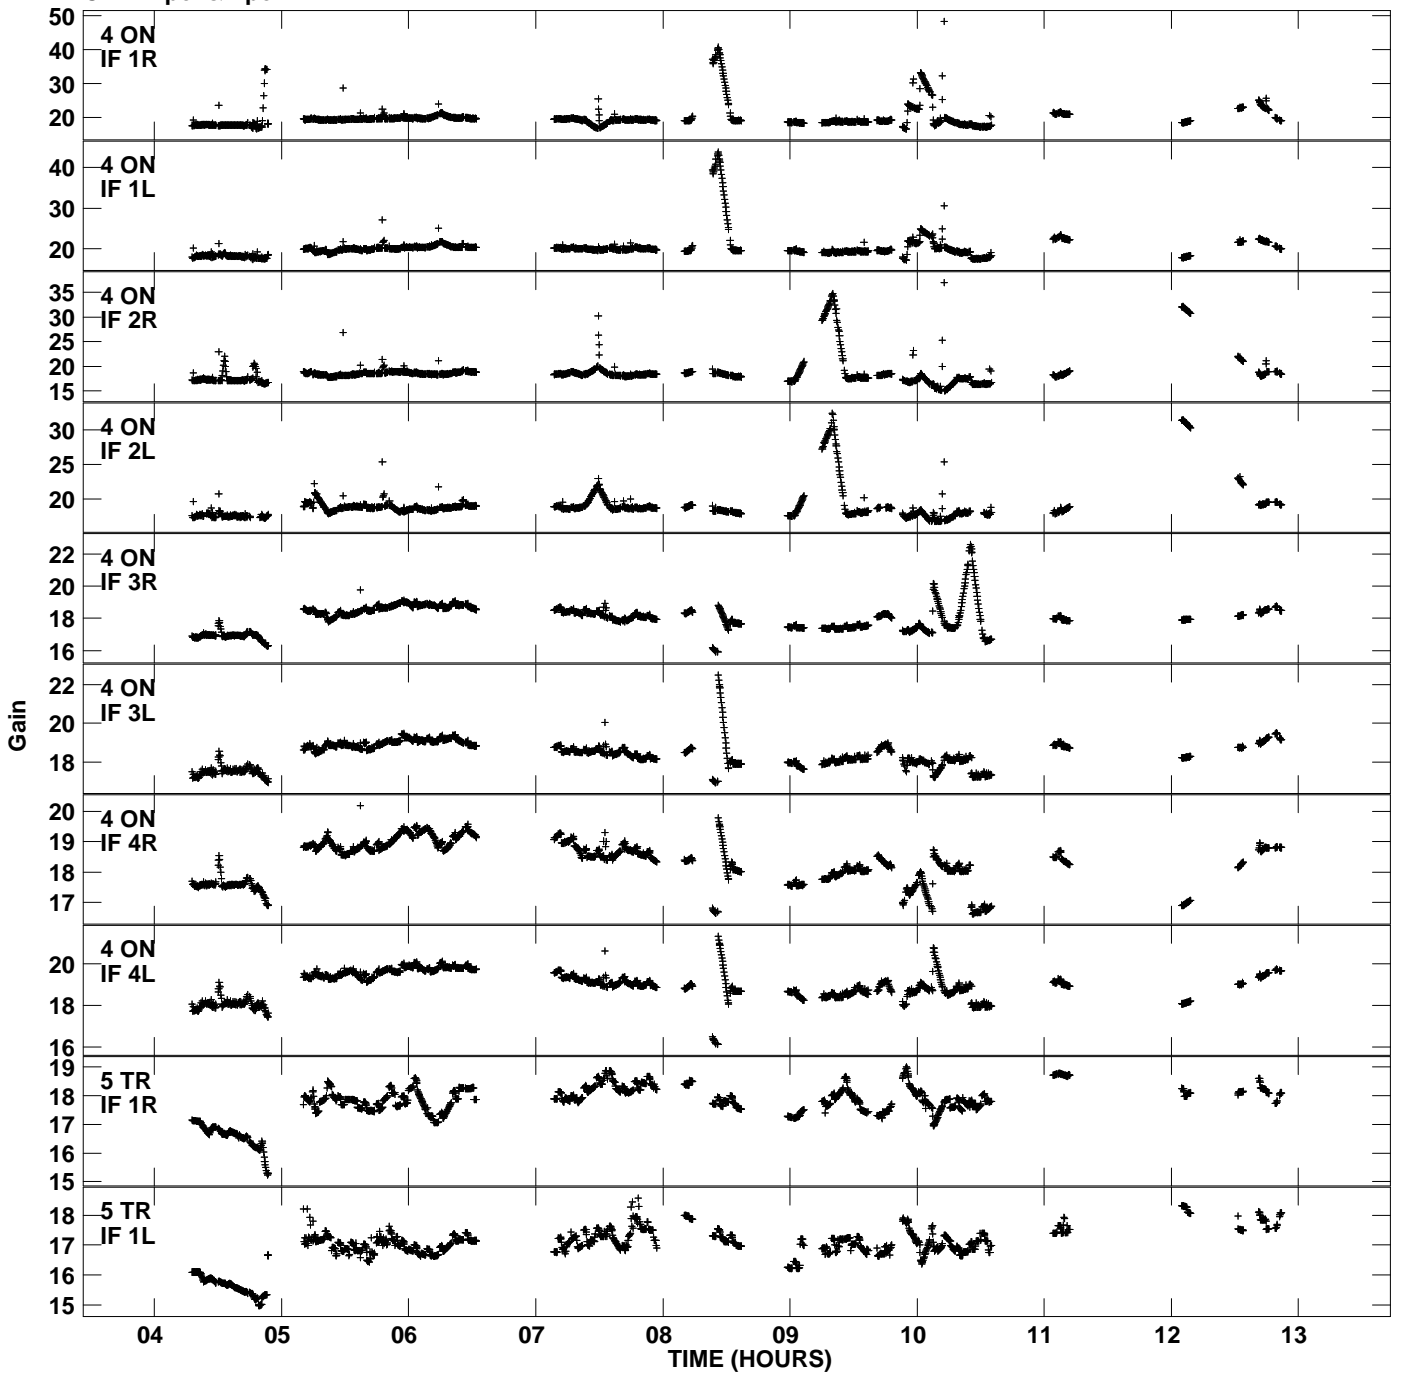

Plot file version 1 created 29-MAR-2007 18:07:19
 Gain amp vs UTC time for RM001.TMP.1
 CL 4 Rpol & Lpol IF 1 - 4

Plot file version 2 created 29-MAR-2007 18:07:19
 Gain amp vs UTC time for RM001.TMP.1
 CL 4 Rpol & Lpol IF 1 - 4

Plot file version 3 created 29-MAR-2007 18:07:19
 Gain amp vs UTC time for RM001.TMP.1
 CL 4 Rpol & Lpol IF 1 - 4

Plot file version 4 created 29-MAR-2007 18:07:19
Gain amp vs UTC time for RM001.TMP.1
CL 4 Rpol & Lpol IF 1 - 4

Plot file version 5 created 29-MAR-2007 18:07:19
Gain amp vs UTC time for RM001.TMP.1
CL 4 Rpol & Lpol IF 1 - 4