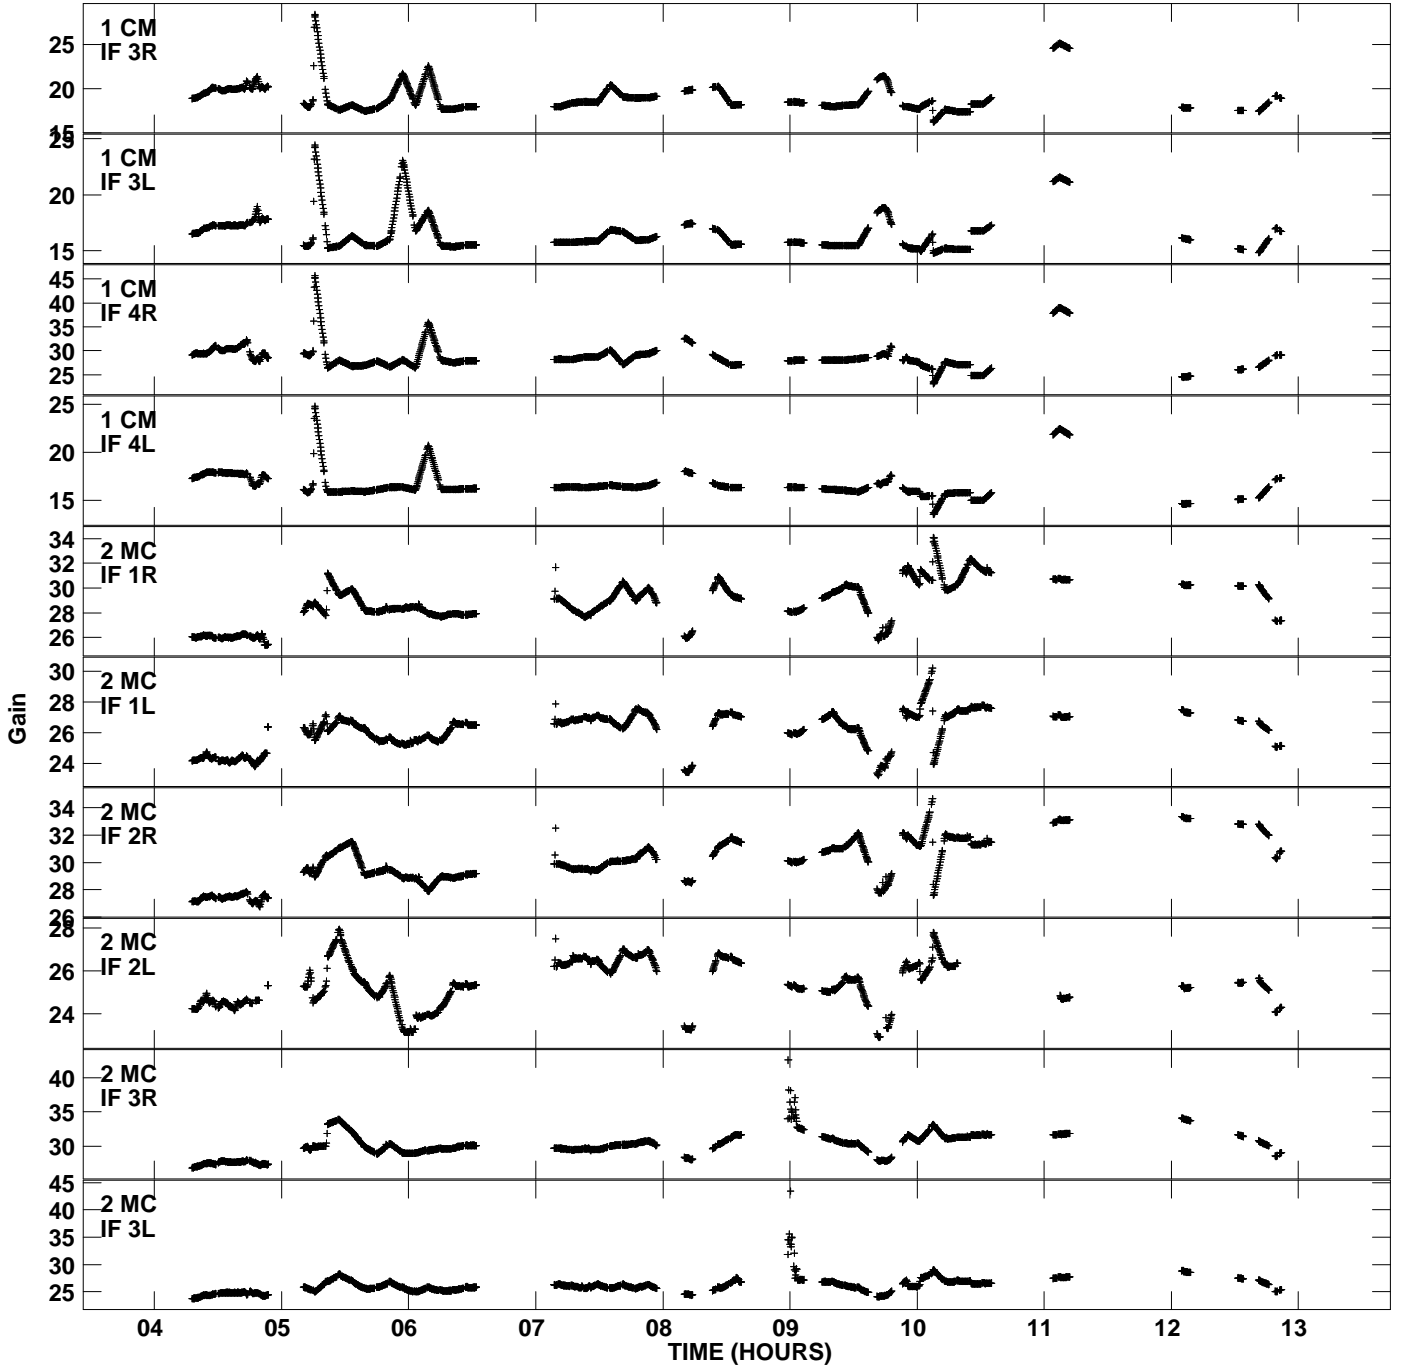

Plot file version 1 created 29-MAR-2007 18:07:19
 Gain amp vs UTC time for RM001.TMP.1
 CL 4 Rpol & Lpol IF 1 - 4

Plot file version 2 created 29-MAR-2007 18:07:19
 Gain amp vs UTC time for RM001.TMP.1
 CL 4 Rpol & Lpol IF 1 - 4

Plot file version 3 created 29-MAR-2007 18:07:19
 Gain amp vs UTC time for RM001.TMP.1
 CL 4 Rpol & Lpol IF 1 - 4

Plot file version 4 created 29-MAR-2007 18:07:19
Gain amp vs UTC time for RM001.TMP.1
CL 4 Rpol & Lpol IF 1 - 4

Plot file version 5 created 29-MAR-2007 18:07:19
Gain amp vs UTC time for RM001.TMP.1
CL 4 Rpol & Lpol IF 1 - 4