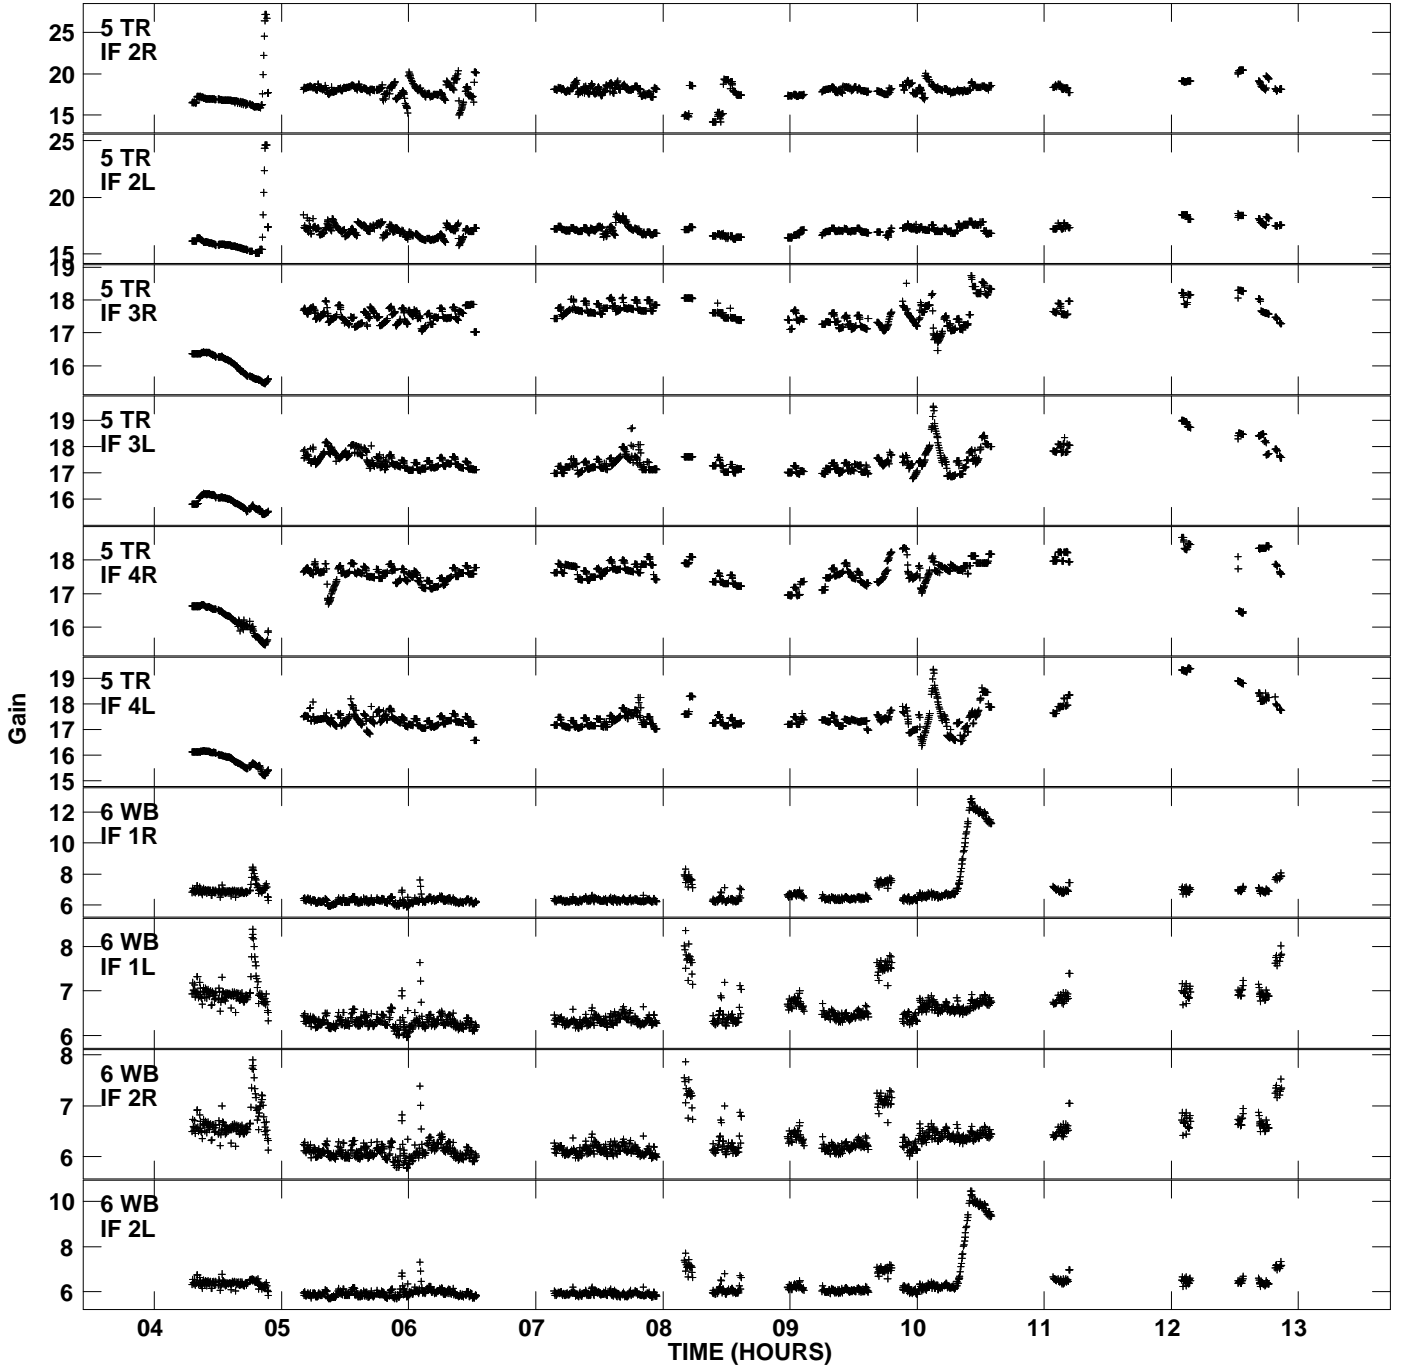

Plot file version 1 created 29-MAR-2007 18:07:19
 Gain amp vs UTC time for RM001.TMP.1
 CL 4 Rpol & Lpol IF 1 - 4

Plot file version 2 created 29-MAR-2007 18:07:19
 Gain amp vs UTC time for RM001.TMP.1
 CL 4 Rpol & Lpol IF 1 - 4

Plot file version 3 created 29-MAR-2007 18:07:19
 Gain amp vs UTC time for RM001.TMP.1
 CL 4 Rpol & Lpol IF 1 - 4

Plot file version 4 created 29-MAR-2007 18:07:19
Gain amp vs UTC time for RM001.TMP.1
CL 4 Rpol & Lpol IF 1 - 4

Plot file version 5 created 29-MAR-2007 18:07:19
Gain amp vs UTC time for RM001.TMP.1
CL 4 Rpol & Lpol IF 1 - 4