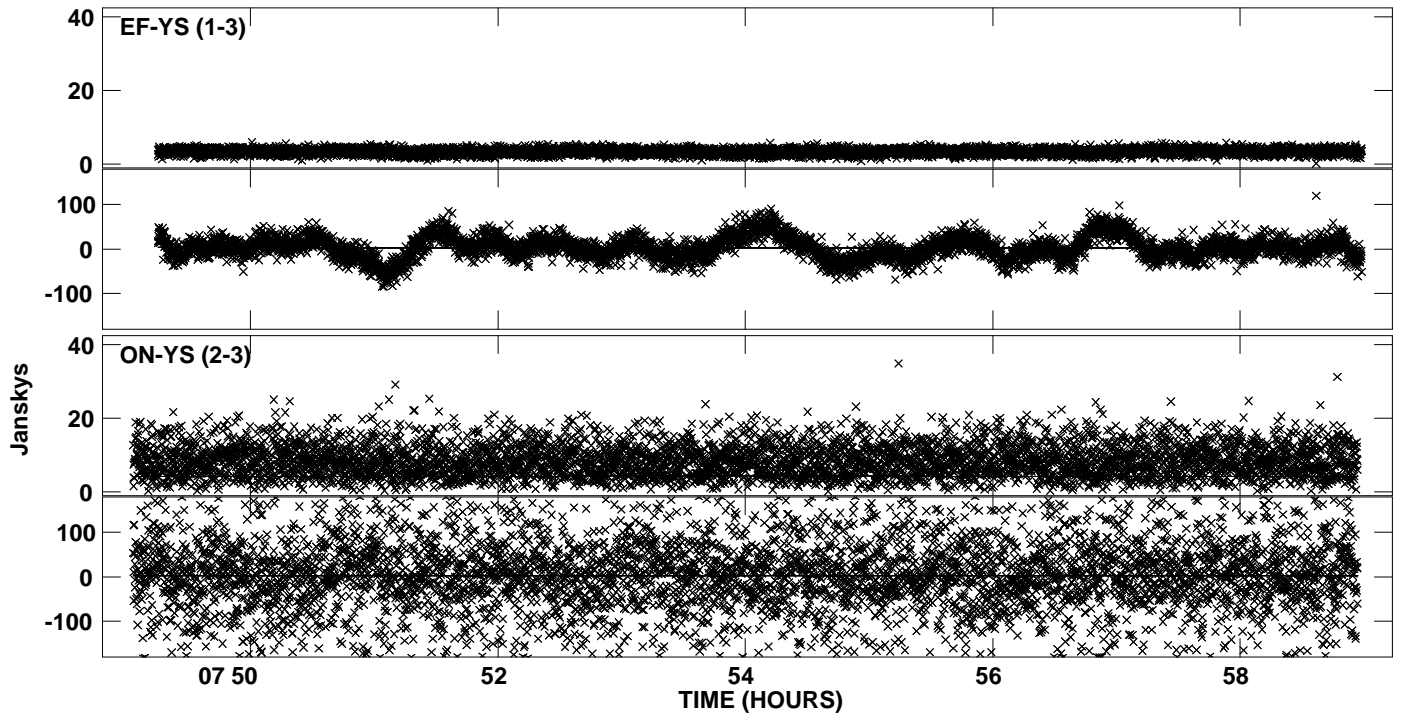

PLot file version 1 created 15-AUG-2011 14:02:31  
Amplitude andPhase vs Time for 0420-014.MULTI.1 CL # 2  
IF 1 CHAN 1 STK LL of 0420-014.ICL001.2

Plot file version 2 created 15-AUG-2011 14:02:32  
Amplitude andPhase vs Time for 0420-014.MULTI.1 CL # 2  
IF 1 CHAN 1 STK RR of 0420-014.ICL001.2