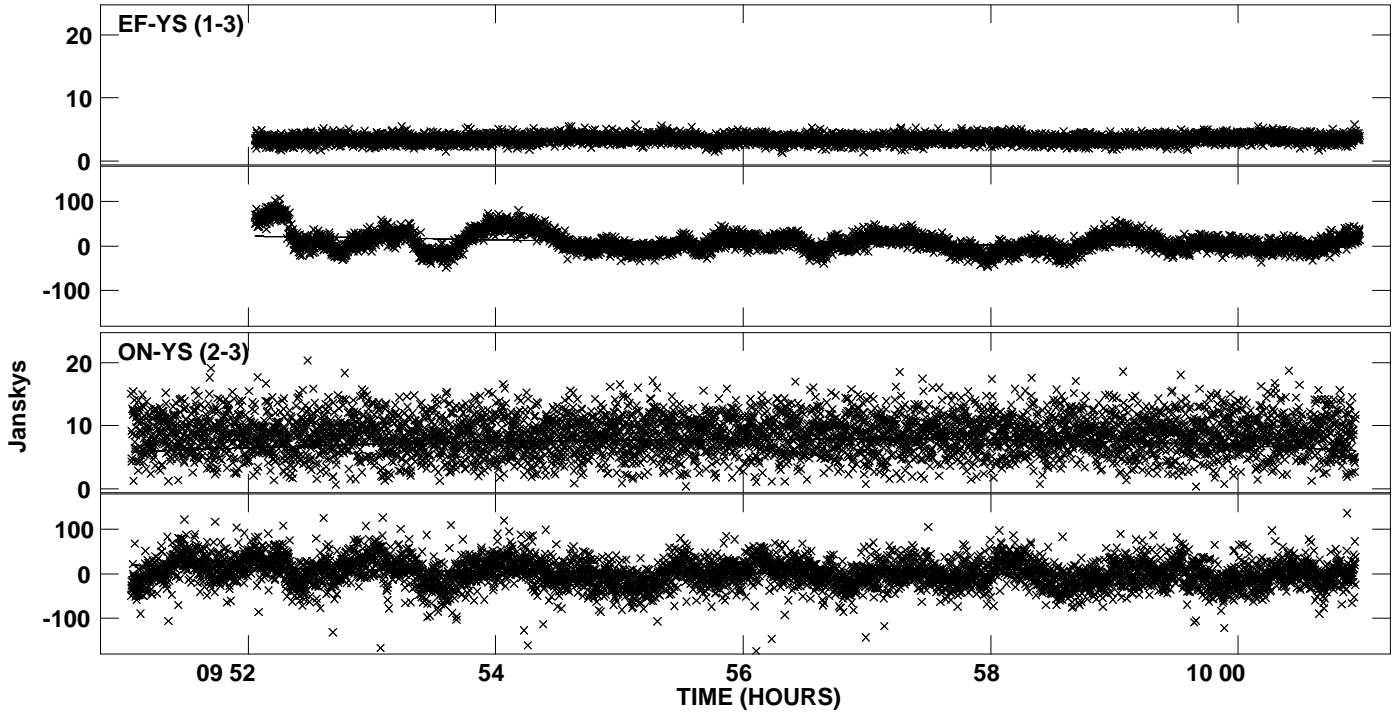

PLot file version 1 created 15-AUG-2011 14:03:25
Amplitude andPhase vs Time for 3C84.MULTI.1 CL # 2
IF 1 CHAN 1 STK LL of 3C84.ICL001.2

Plot file version 2 created 15-AUG-2011 14:03:26
Amplitude andPhase vs Time for 3C84.MULTI.1 CL # 2
IF 1 CHAN 1 STK RR of 3C84.ICL001.2