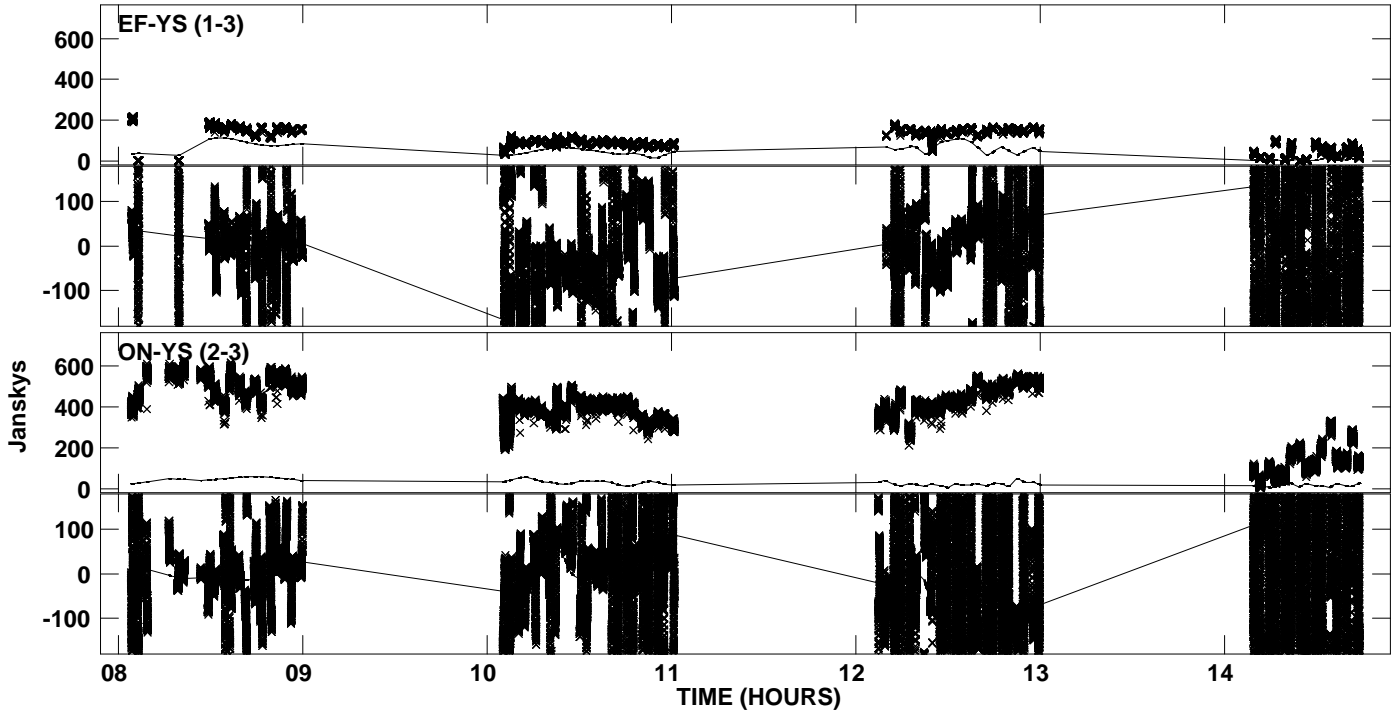

Plot file version 1 created 15-AUG-2011 14:02:52  
Amplitude andPhase vs Time for ORIKL1.MULTI.1 CL # 2  
IF 1 CHAN 1 STK LL of ORIKL1.ICL001.2

PLot file version 2 created 15-AUG-2011 14:02:58  
Amplitude andPhase vs Time for ORIKL1.MULTI.1 CL # 2  
IF 1 CHAN 1 STK RR of ORIKL1.ICL001.2