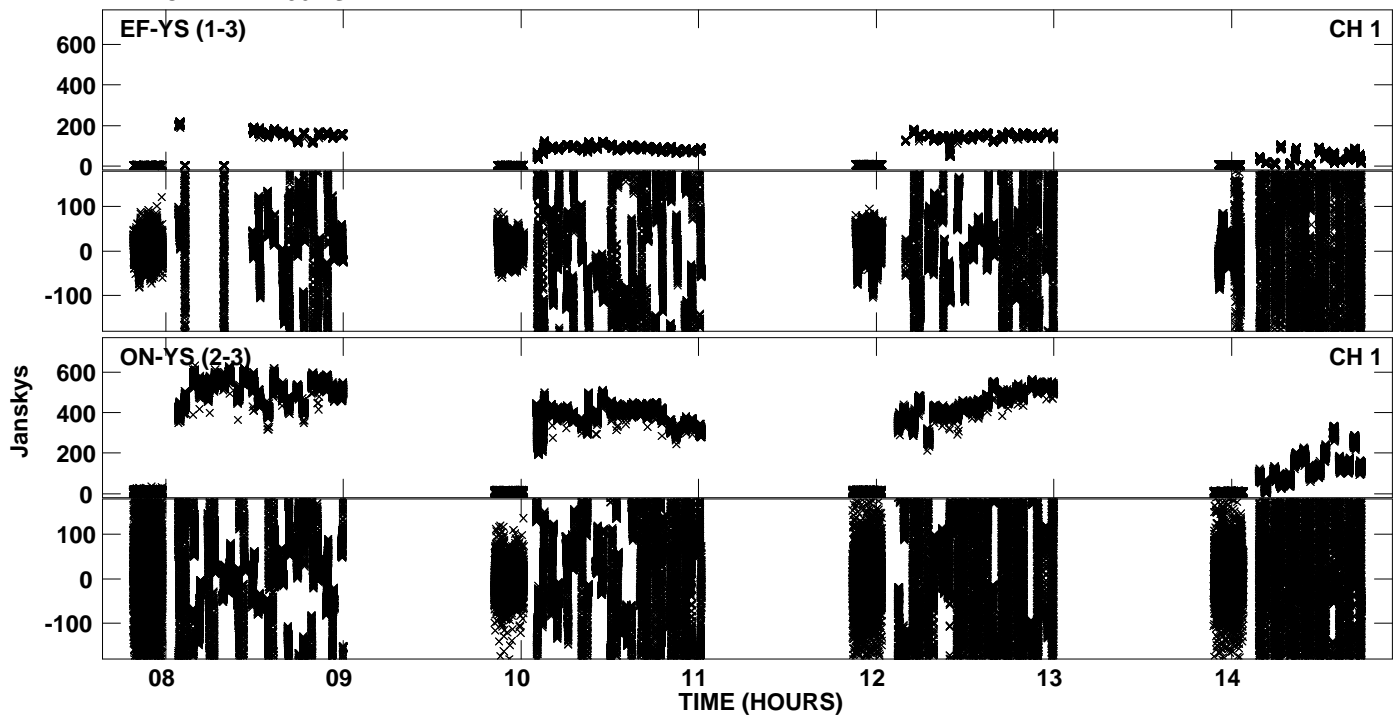

Plot file version 1 created 15-AUG-2011 13:57:45
Amplitude andPhase vs Time for RM007 1.UVDATA.1 Vect aver. CL # 3
IF 1 CHAN 1 - 256 STK LL

PLot file version 2 created 15-AUG-2011 13:59:02
Amplitude andPhase vs Time for RM007 1.UVDATA.1 Vect aver. CL # 3
IF 1 CHAN 1 - 256 STK RR