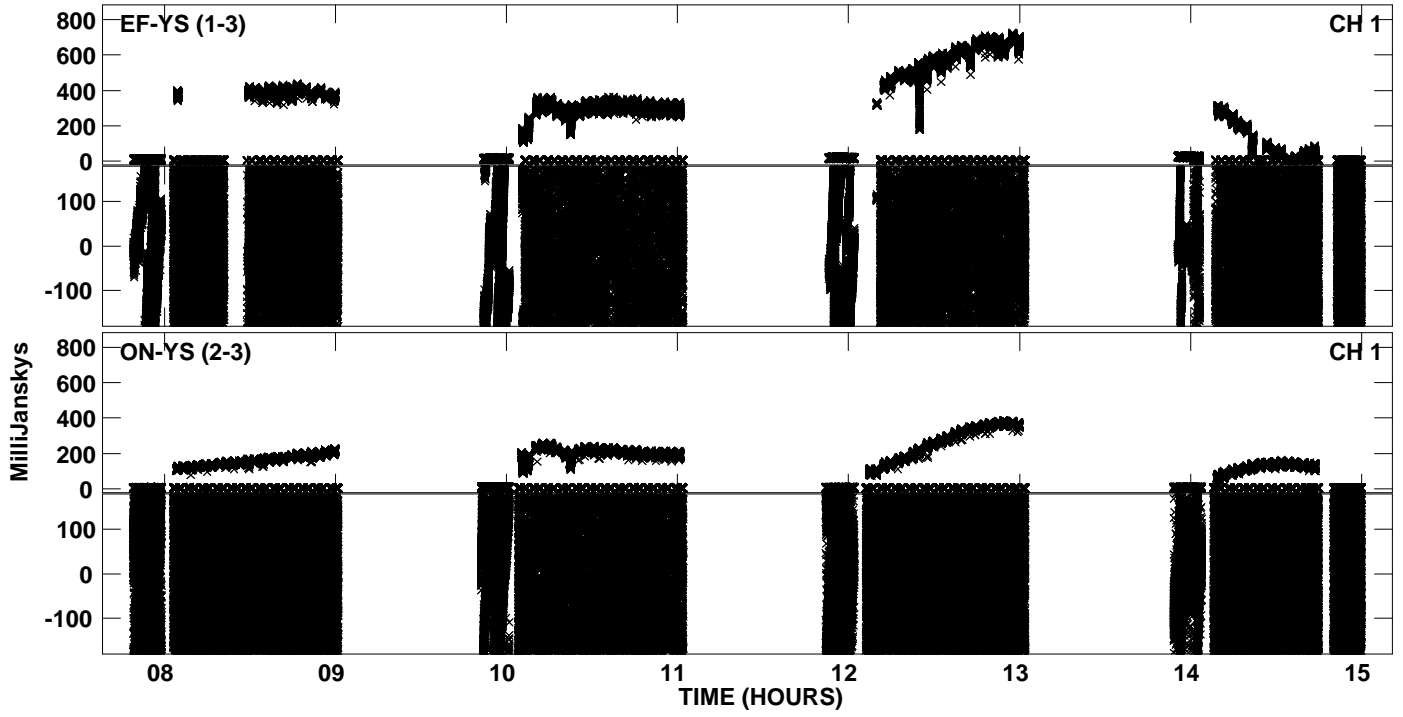

PLot file version 1 created 15-AUG-2011 12:16:10  
Amplitude andPhase vs Time for RM007 1.UVDATA.1 Vect aver.  
IF 1 CHAN 1 - 256 STK LL

PLot file version 2 created 15-AUG-2011 12:17:29  
Amplitude andPhase vs Time for RM007 1.UVDATA.1 Vect aver.  
IF 1 CHAN 1 - 256 STK RR