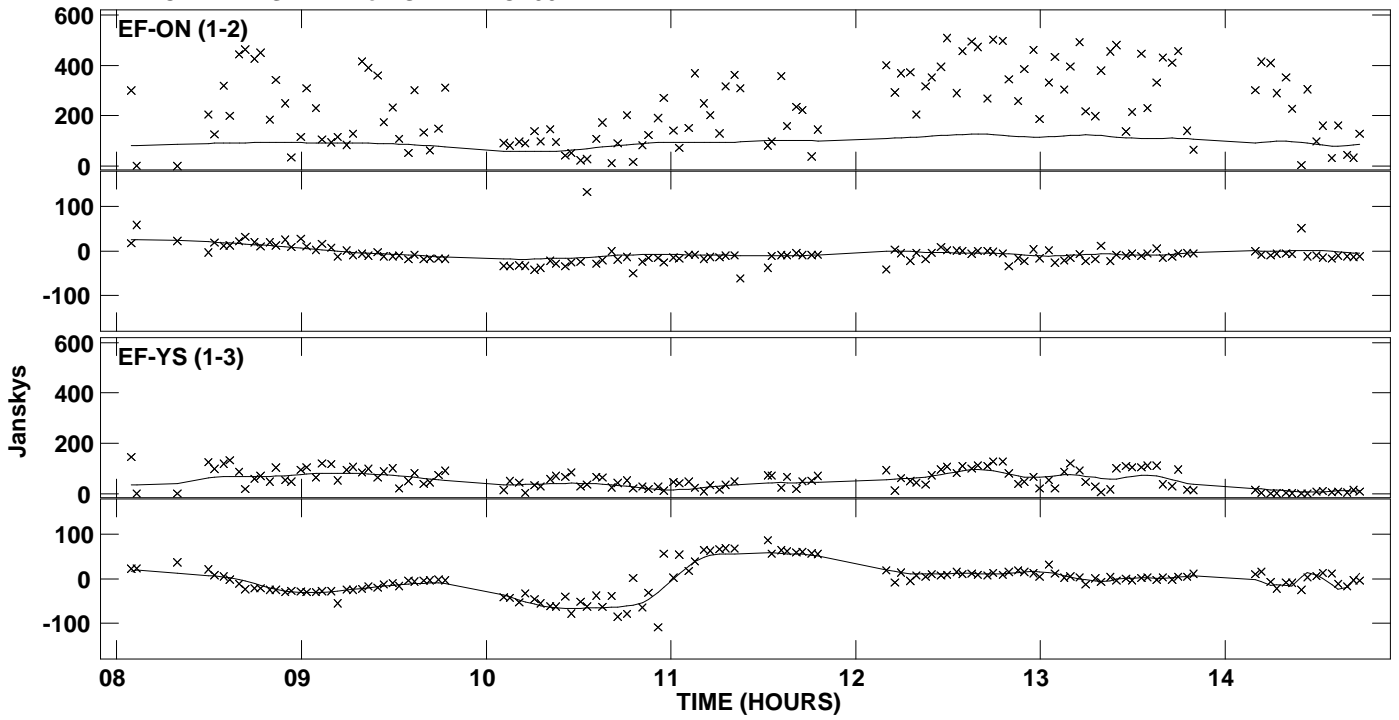

Plot file version 1 created 29-DEC-2011 12:37:45  
Amplitude and Phase vs Time for ORIKL1.MULTI.1 Vect aver. CL # 2  
IF 1 CHAN 1 STK LL of ORIKL1.ICL001.2

PLot file version 2 created 29-DEC-2011 12:37:46  
Amplitude andPhase vs Time for ORIKL1.MULTI.1 Vect aver. CL # 2  
IF 1 CHAN 1 STK RR of ORIKL1.ICL001.2