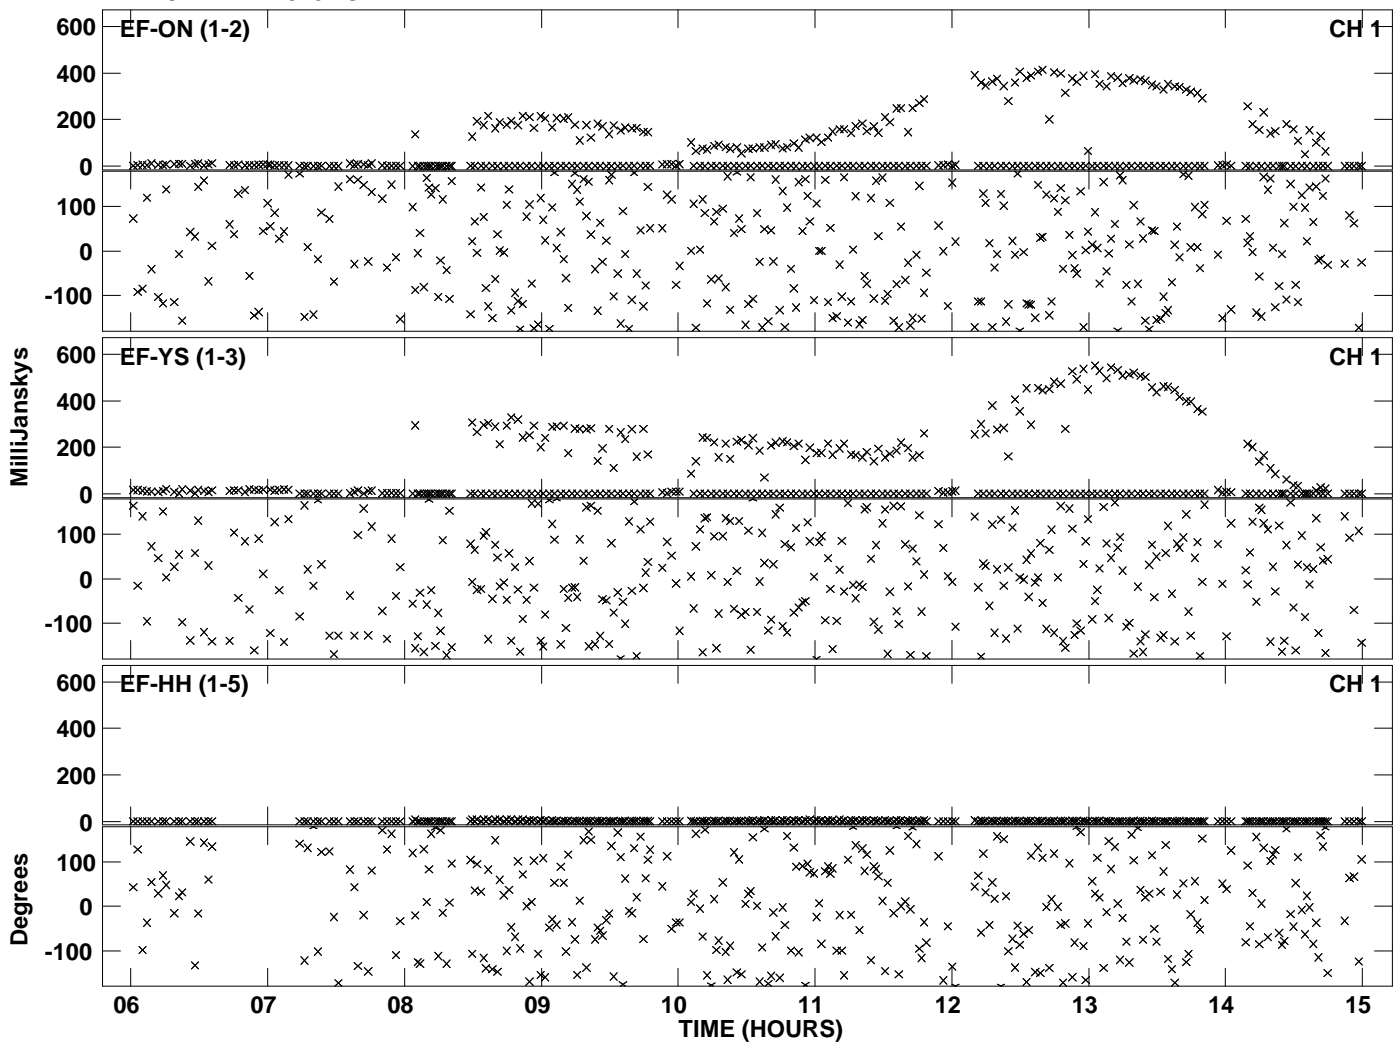

PLot file version 1 created 27-DEC-2011 16:13:34  
Amplitude andPhase vs Time for RM007 2.UVAVG.1 Vect aver.  
IF 1 CHAN 1 - 2048 STK LL

PLot file version 2 created 27-DEC-2011 16:15:44  
Amplitude andPhase vs Time for RM007 2.UVAVG.1 Vect aver.  
IF 1 CHAN 1 - 2048 STK RR