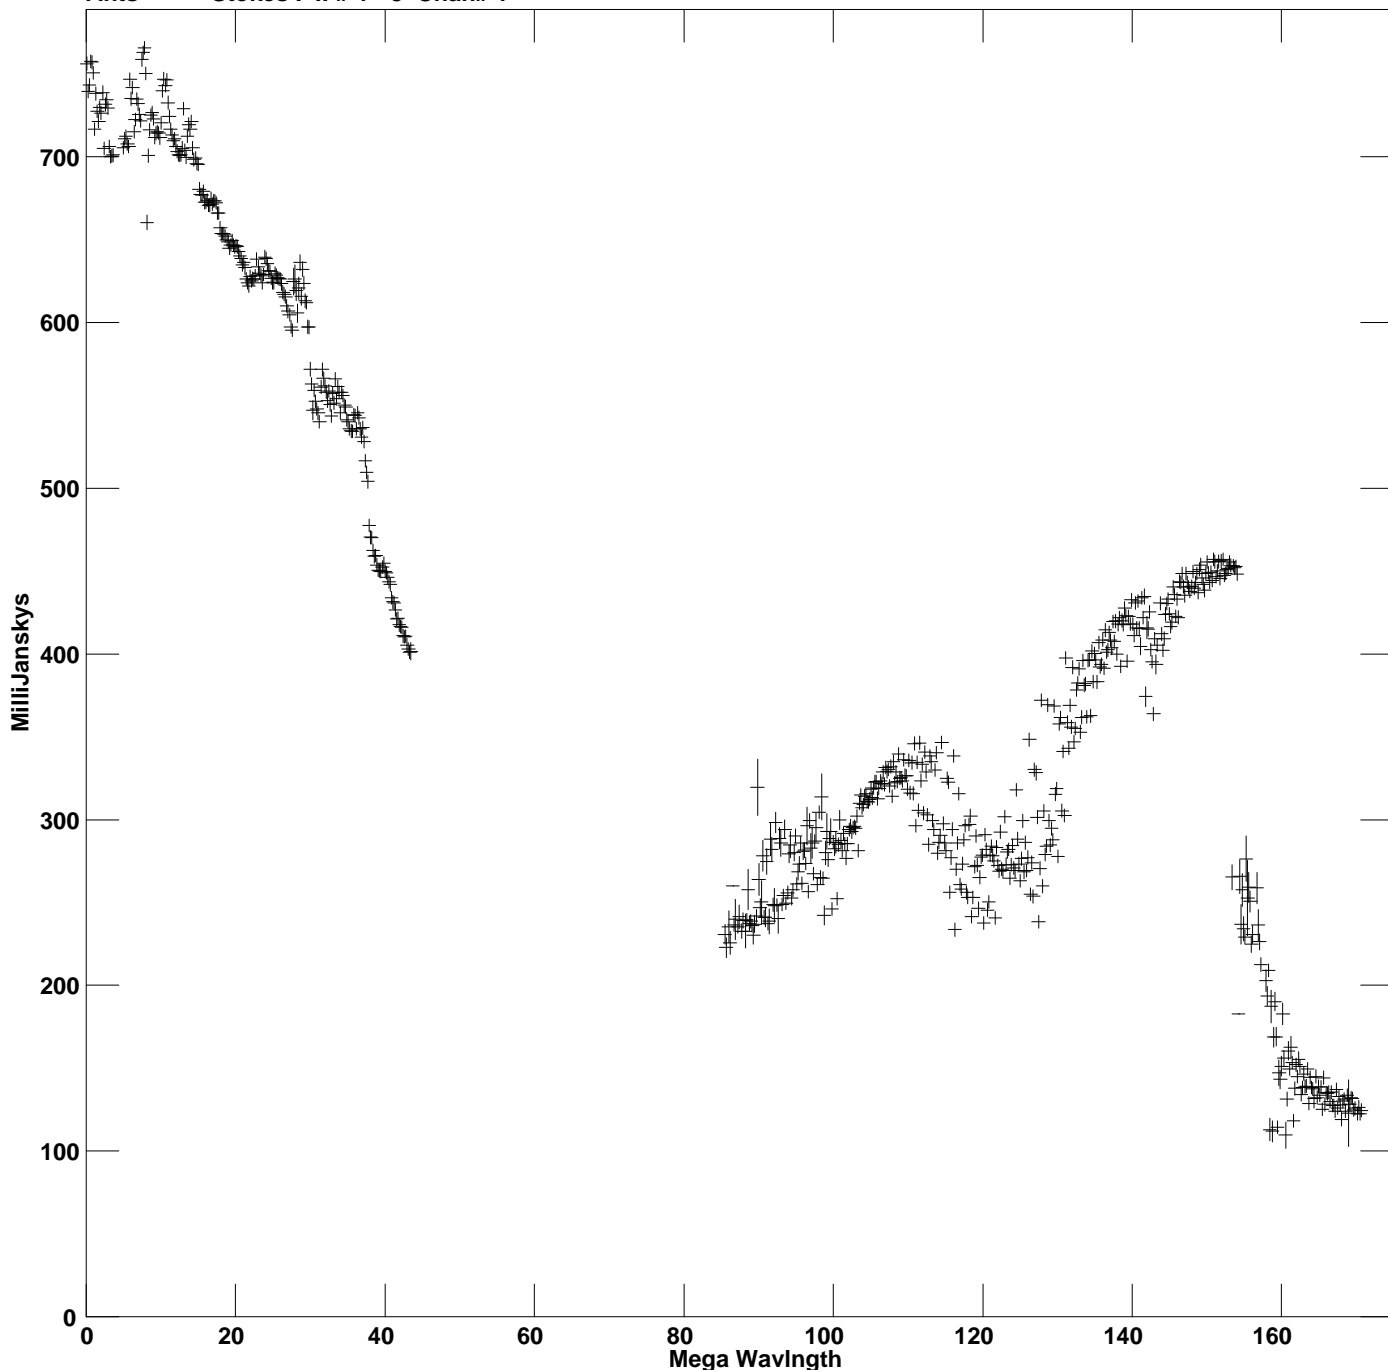

Plot file version 1 created 12-APR-2022 18:15:08
Amplitude vs UV dist for J1329+3154.MULTI.1 Source:J1329+3154
Ants * - * Stokes I IF# 1 - 8 Chan# 1

Freq = 4.8147 GHz, Bw = 32.000 MHz