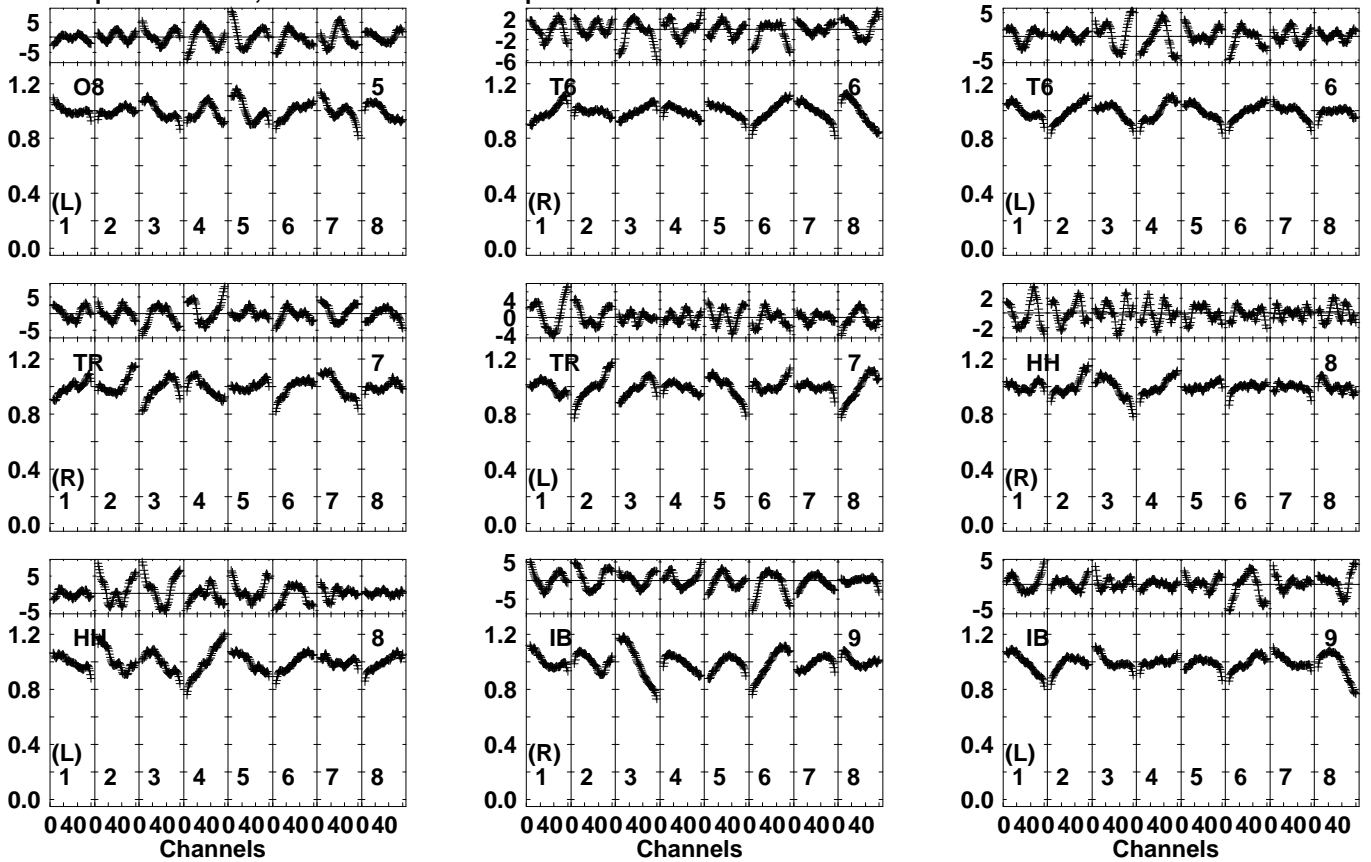

Plot file version 1 created 06-OCT-2023 17:57:45
 RM019.UVDATA.1
 Freq = 4.7990 GHz, Bw = 32.000 MH Bandpass table # 1

Lower frame: BP ampl Top frame: BP phase
 Bandpass table spectrum Antenna: *
 Timerange: 00/00:00:01 to 999/00:00:00

Plot file version 2 created 06-OCT-2023 17:57:45
 RM019.UVDATA.1
 Freq = 4.7990 GHz, Bw = 32.000 MH Bandpass table # 1

Lower frame: BP ampl Top frame: BP phase
 Bandpass table spectrum Antenna: *
 Timerange: 00/00:00:01 to 999/00:00:00