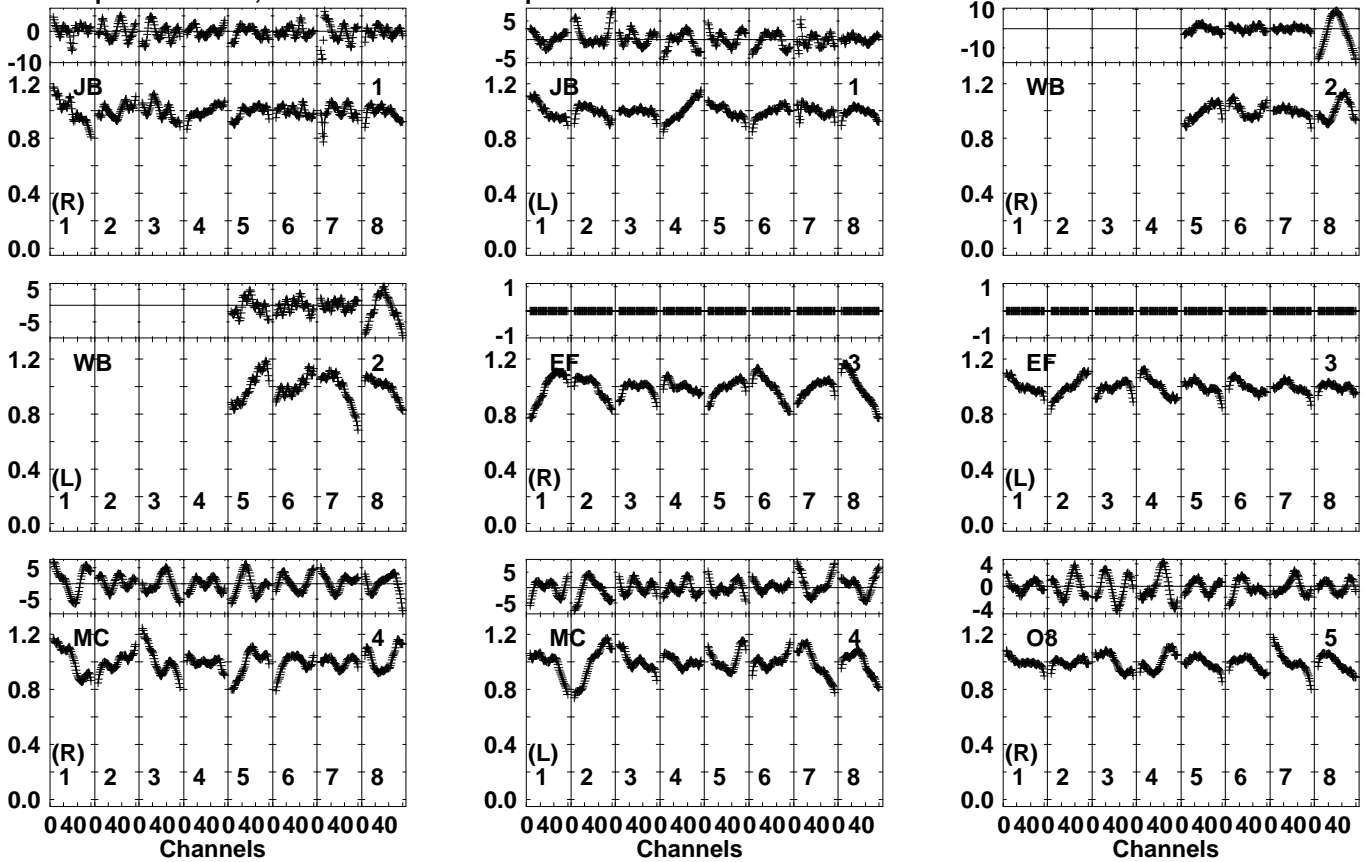

Plot file version 1 created 06-OCT-2023 17:57:45
 RM019.UVDATA.1
 Freq = 4.7990 GHz, Bw = 32.000 MH Bandpass table # 1

Lower frame: BP ampl Top frame: BP phase
 Bandpass table spectrum Antenna: *
 Timerange: 00/00:00:01 to 999/00:00:00

Plot file version 2 created 06-OCT-2023 17:57:45
 RM019.UVDATA.1
 Freq = 4.7990 GHz, Bw = 32.000 MH Bandpass table # 1

Lower frame: BP ampl Top frame: BP phase
 Bandpass table spectrum Antenna: *
 Timerange: 00/00:00:01 to 999/00:00:00