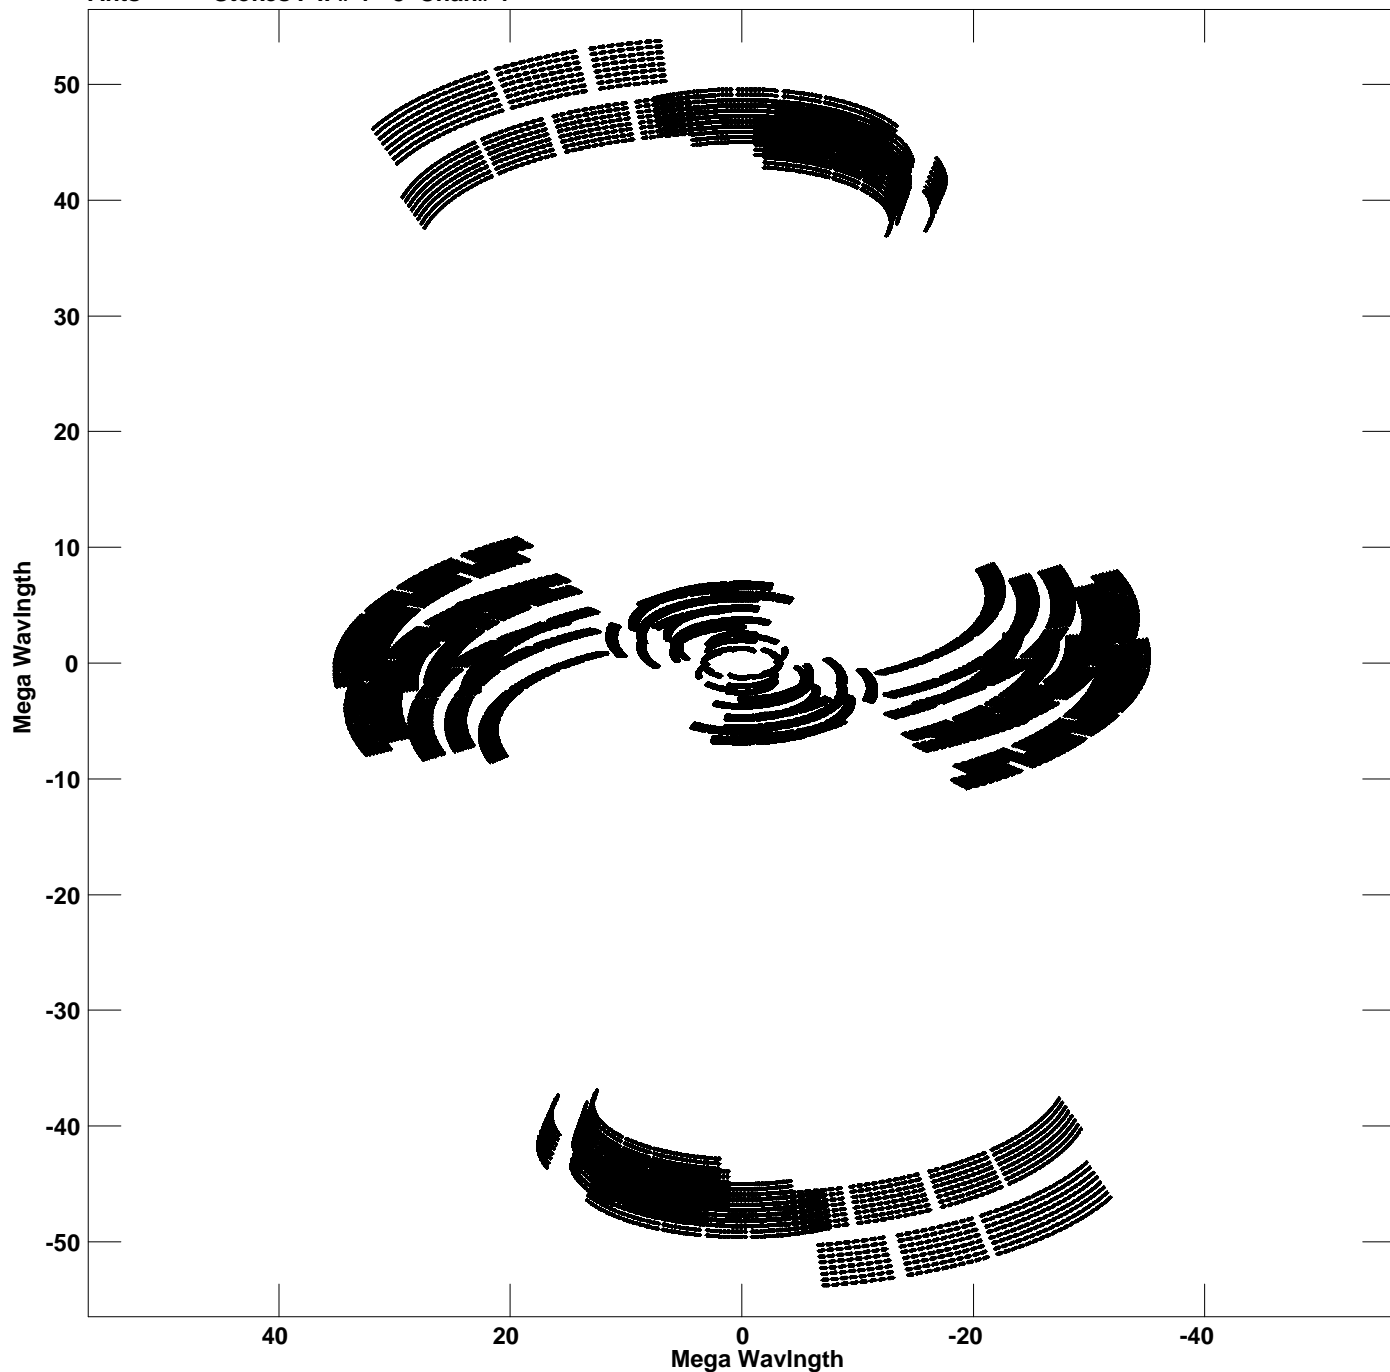

Plot file version 1 created 27-JUL-2020 17:10:15
V vs U for SGR1935.MULTI.1 Source:SGR1935
Ants * - * Stokes I IF# 1 - 8 Chan# 1

Freq = 1.6027 GHz, Bw = 16.000 MHz