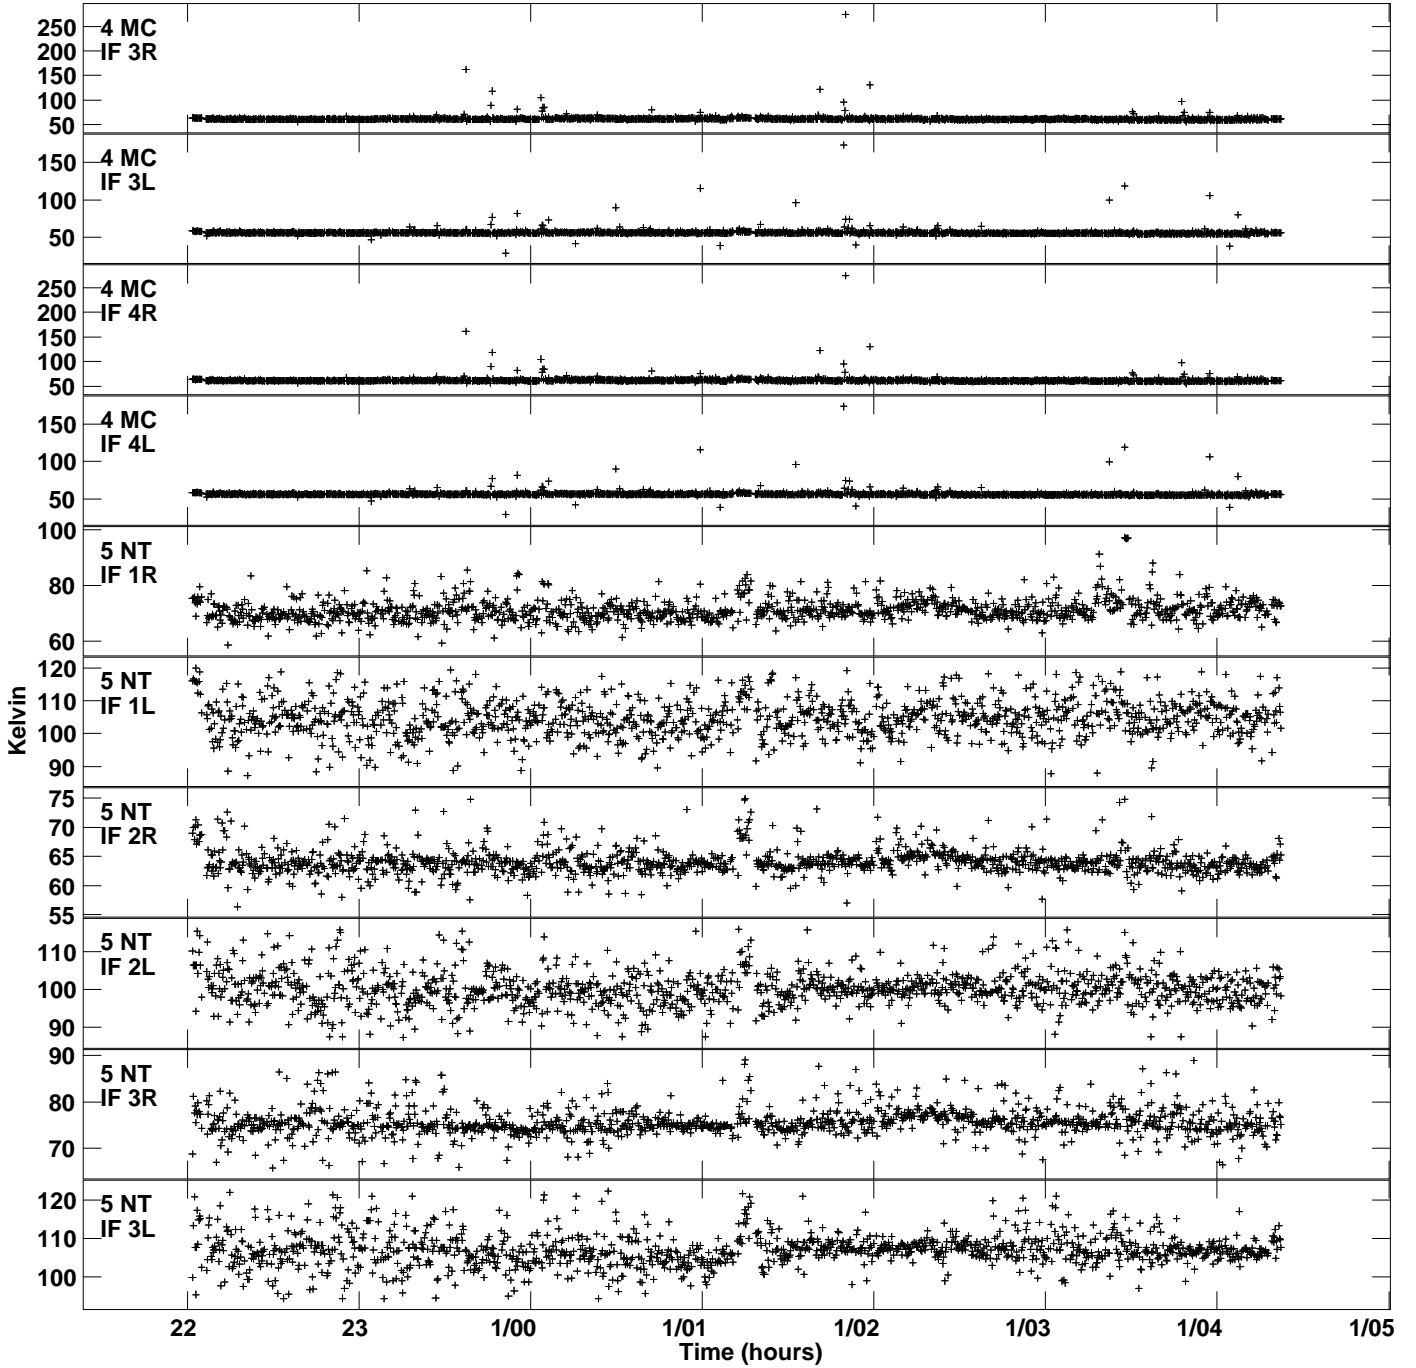

Plot file version 1 created 11-APR-2024 15:09:38
Tsys vs UTC time for RN002.UVDATA.1
TY 1 Rpol & Lpol IF 1 - 4

Plot file version 2 created 11-APR-2024 15:09:39
Tsys vs UTC time for RN002.UVDATA.1
TY 1 Rpol & Lpol IF 1 - 4

Plot file version 3 created 11-APR-2024 15:09:39
Tsyst vs UTC time for RN002.UVDATA.1
TY 1 Rpol & Lpol IF 1 - 4

Plot file version 4 created 11-APR-2024 15:09:39
Tsyst vs UTC time for RN002.UVDATA.1
TY 1 Rpol & Lpol IF 1 - 4

Plot file version 5 created 11-APR-2024 15:09:39
Tsyst vs UTC time for RN002.UVDATA.1
TY 1 Rpol & Lpol IF 1 - 4

Plot file version 6 created 11-APR-2024 15:09:39
Tsys vs UTC time for RN002.UVDATA.1
TY 1 Rpol & Lpol IF 1 - 4

Plot file version 7 created 11-APR-2024 15:09:39
Tsyst vs UTC time for RN002.UVDATA.1
TY 1 Rpol & Lpol IF 1 - 4