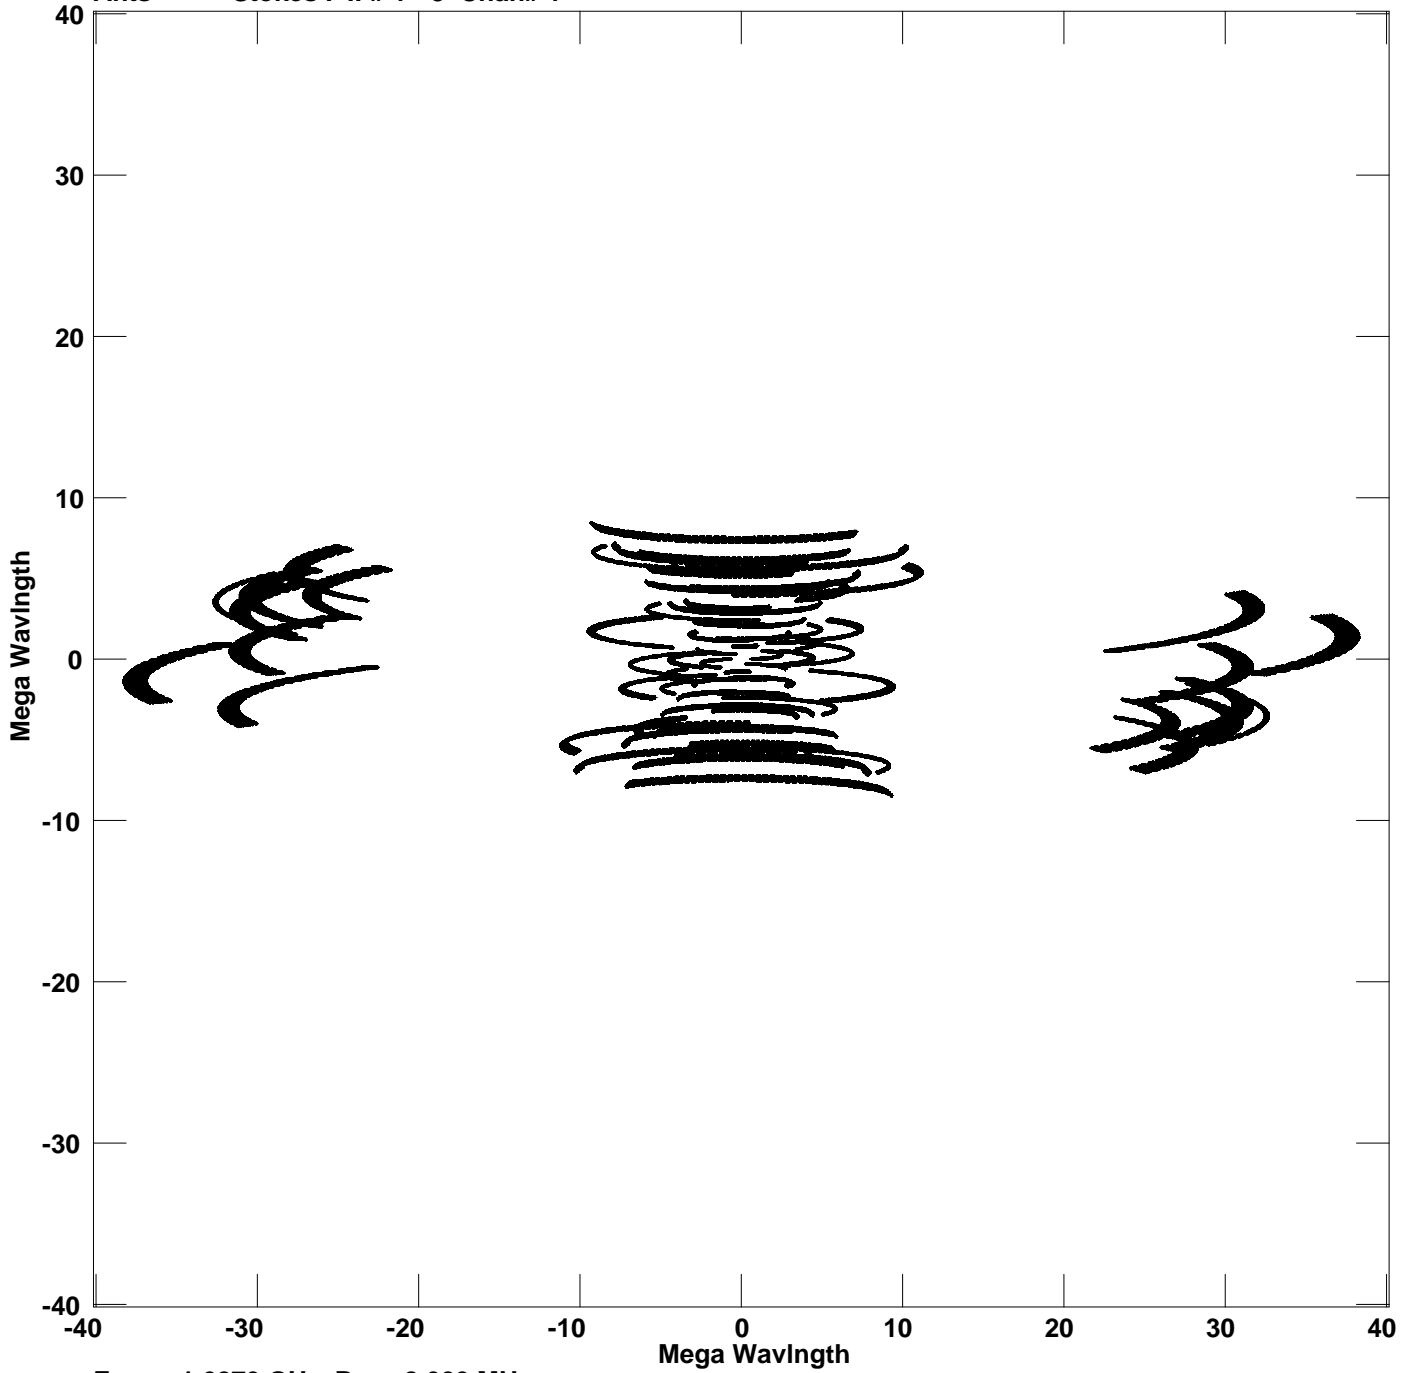

Plot file version 1 created 29-MAR-2006 20:49:23

V vs U for RSOPH.MULTI.1 Source:RSOPH

Ants * - * Stokes I IF# 1 - 8 Chan# 1

Freq = 1.6270 GHz, Bw = 8.000 MHz