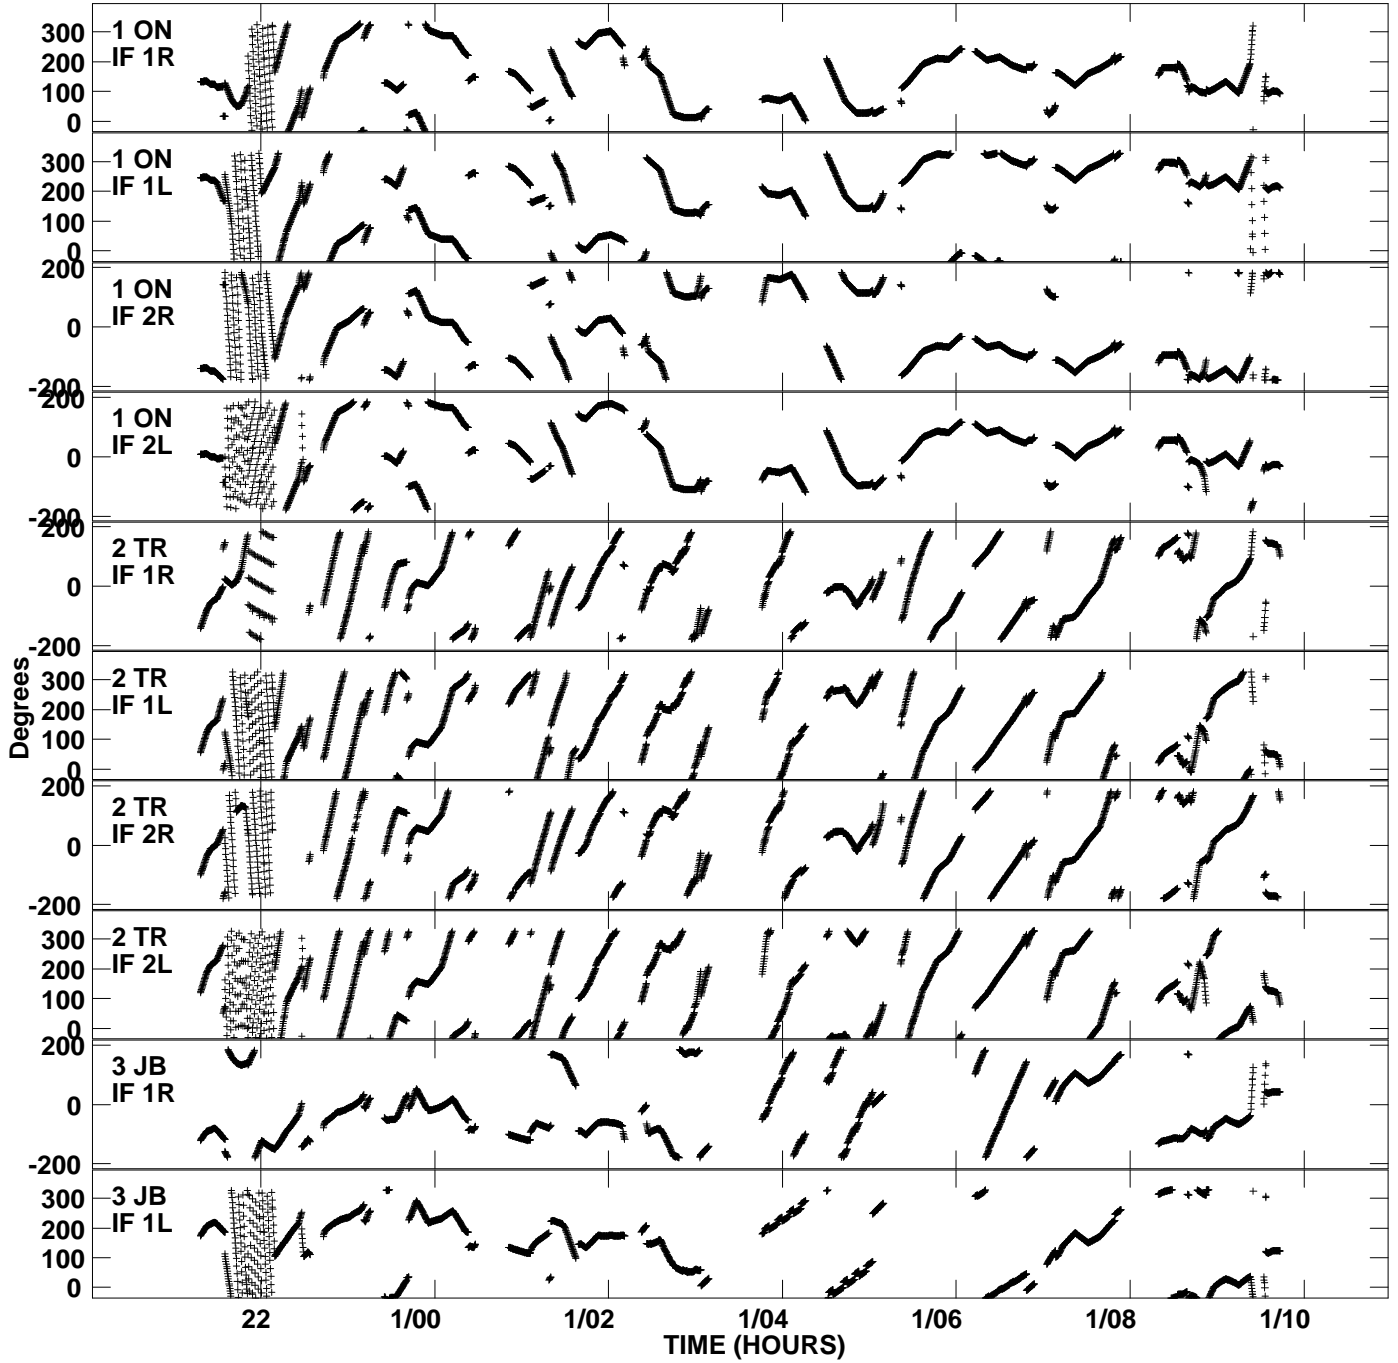

Plot file version 1 created 22-MAY-2006 18:46:06
Gain phs vs UTC time for RP001.UVDATA.1
CL 3 Rpol & Lpol IF 1 - 2

Plot file version 2 created 22-MAY-2006 18:46:06
Gain phs vs UTC time for RP001.UVDATA.1
CL 3 Rpol & Lpol IF 1 - 2