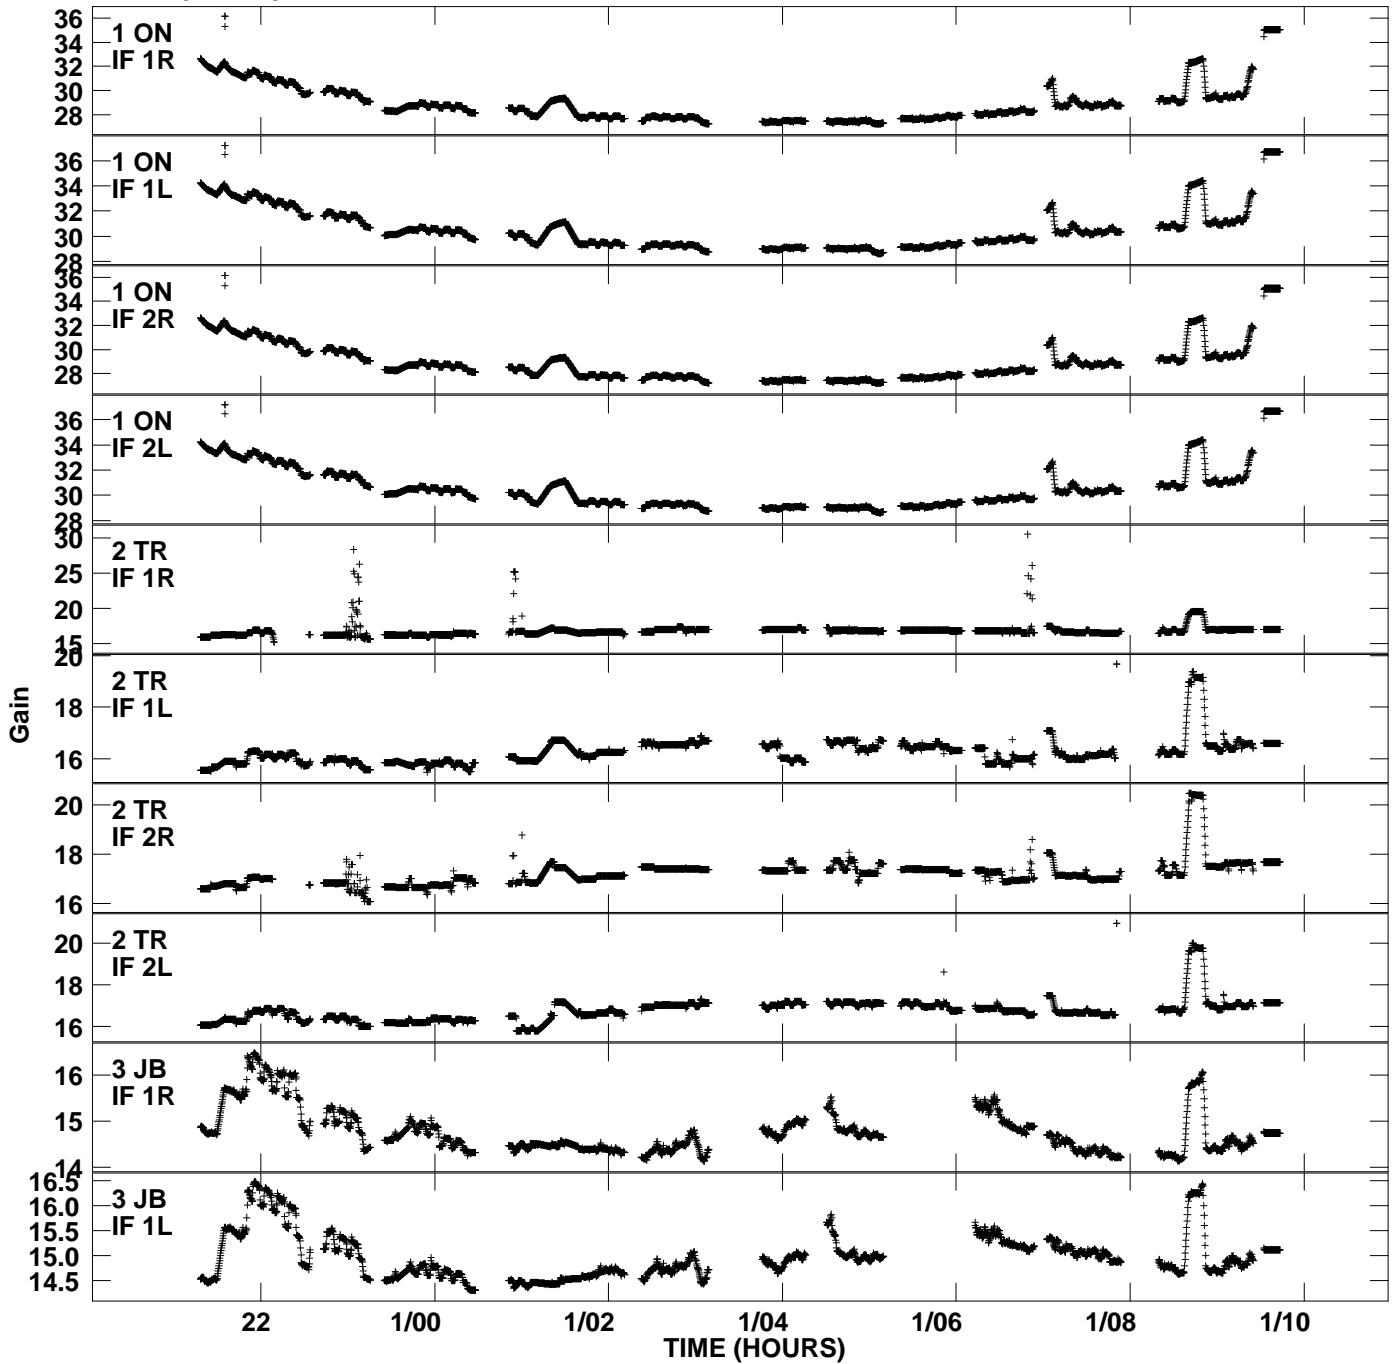

Plot file version 1 created 22-MAY-2006 18:22:40
 Gain amp vs UTC time for RP001.UVDATA.1
 CL 2 Rpol & Lpol IF 1 - 2

Plot file version 2 created 22-MAY-2006 18:22:40
Gain amp vs UTC time for RP001.UVDATA.1
CL 2 Rpol & Lpol IF 1 - 2

Plot file version 3 created 22-MAY-2006 18:22:40
Gain amp vs UTC time for RP001.UVDATA.1
CL 2 Rpol & Lpol IF 1 - 2