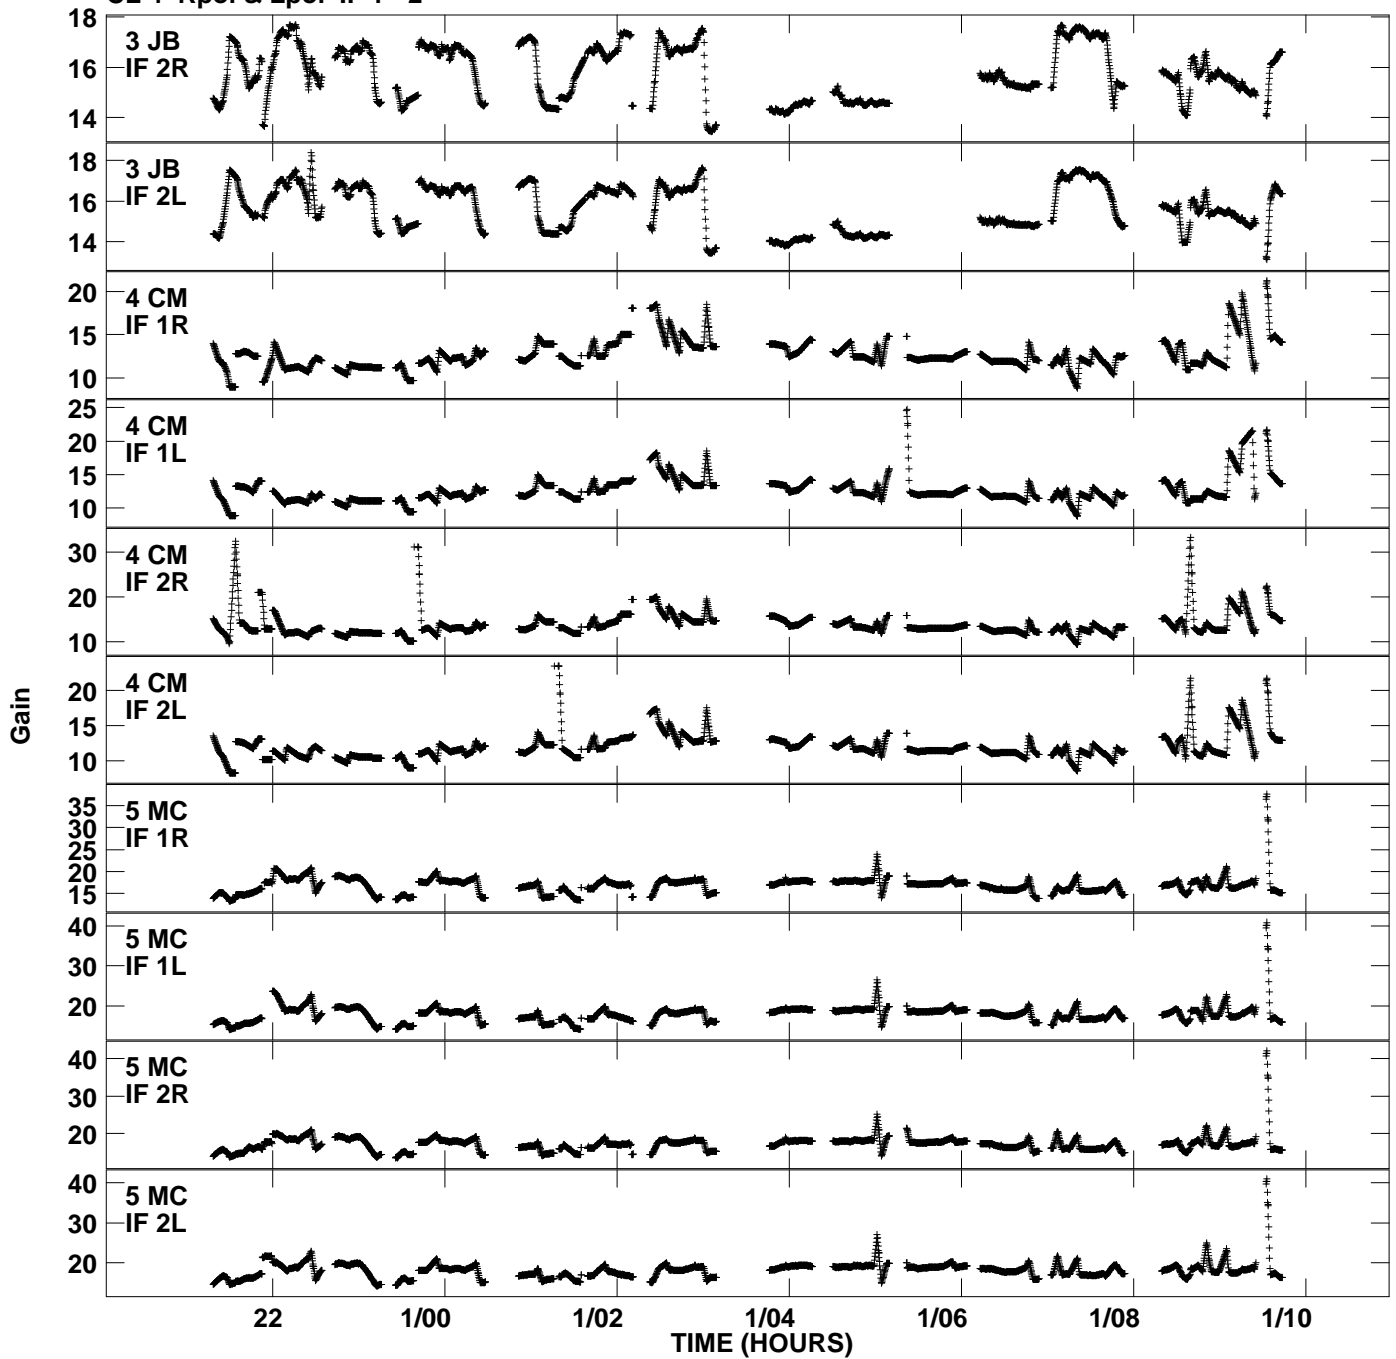

Plot file version 1 created 22-MAY-2006 18:57:10
Gain amp vs UTC time for RP001.TMP.1
CL 4 Rpol & Lpol IF 1 - 2

Plot file version 2 created 22-MAY-2006 18:57:10
Gain amp vs UTC time for RP001.TMP.1
CL 4 Rpol & Lpol IF 1 - 2

Plot file version 3 created 22-MAY-2006 18:57:10
Gain amp vs UTC time for RP001.TMP.1
CL 4 Rpol & Lpol IF 1 - 2