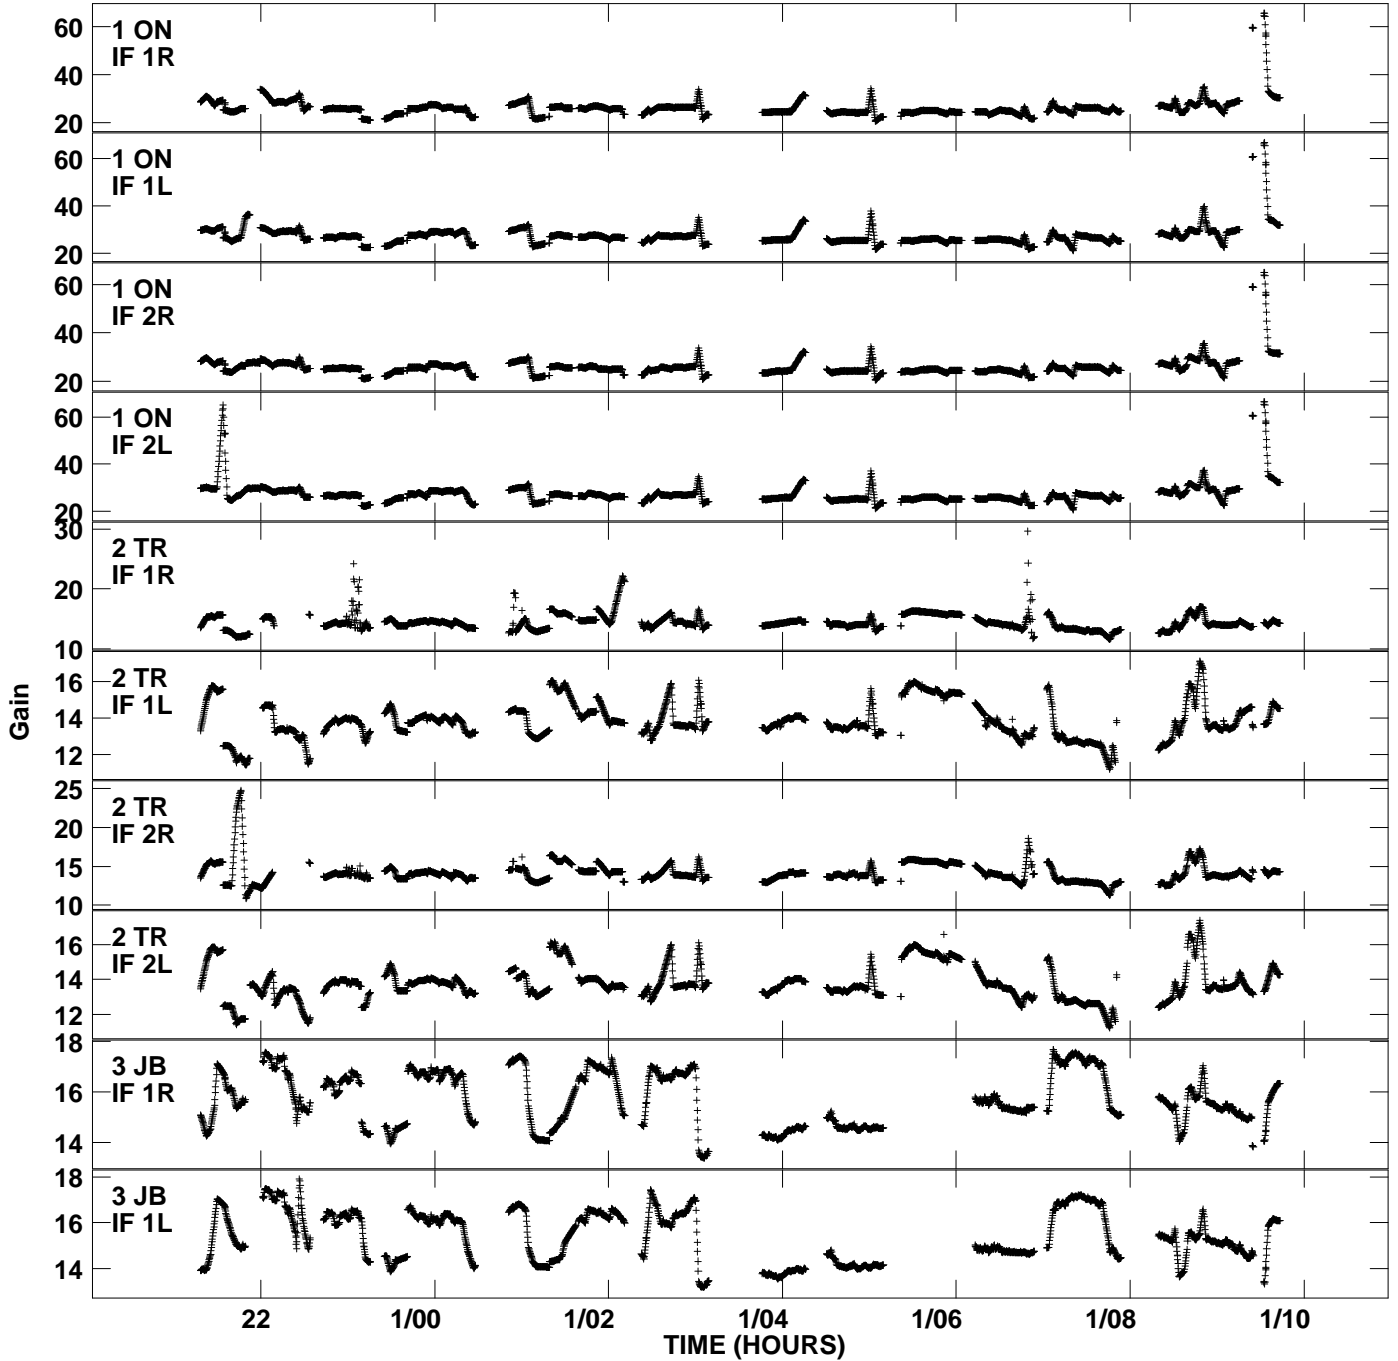

Plot file version 1 created 22-MAY-2006 18:57:10
Gain amp vs UTC time for RP001.TMP.1
CL 4 Rpol & Lpol IF 1 - 2

Plot file version 2 created 22-MAY-2006 18:57:10
Gain amp vs UTC time for RP001.TMP.1
CL 4 Rpol & Lpol IF 1 - 2

Plot file version 3 created 22-MAY-2006 18:57:10
Gain amp vs UTC time for RP001.TMP.1
CL 4 Rpol & Lpol IF 1 - 2