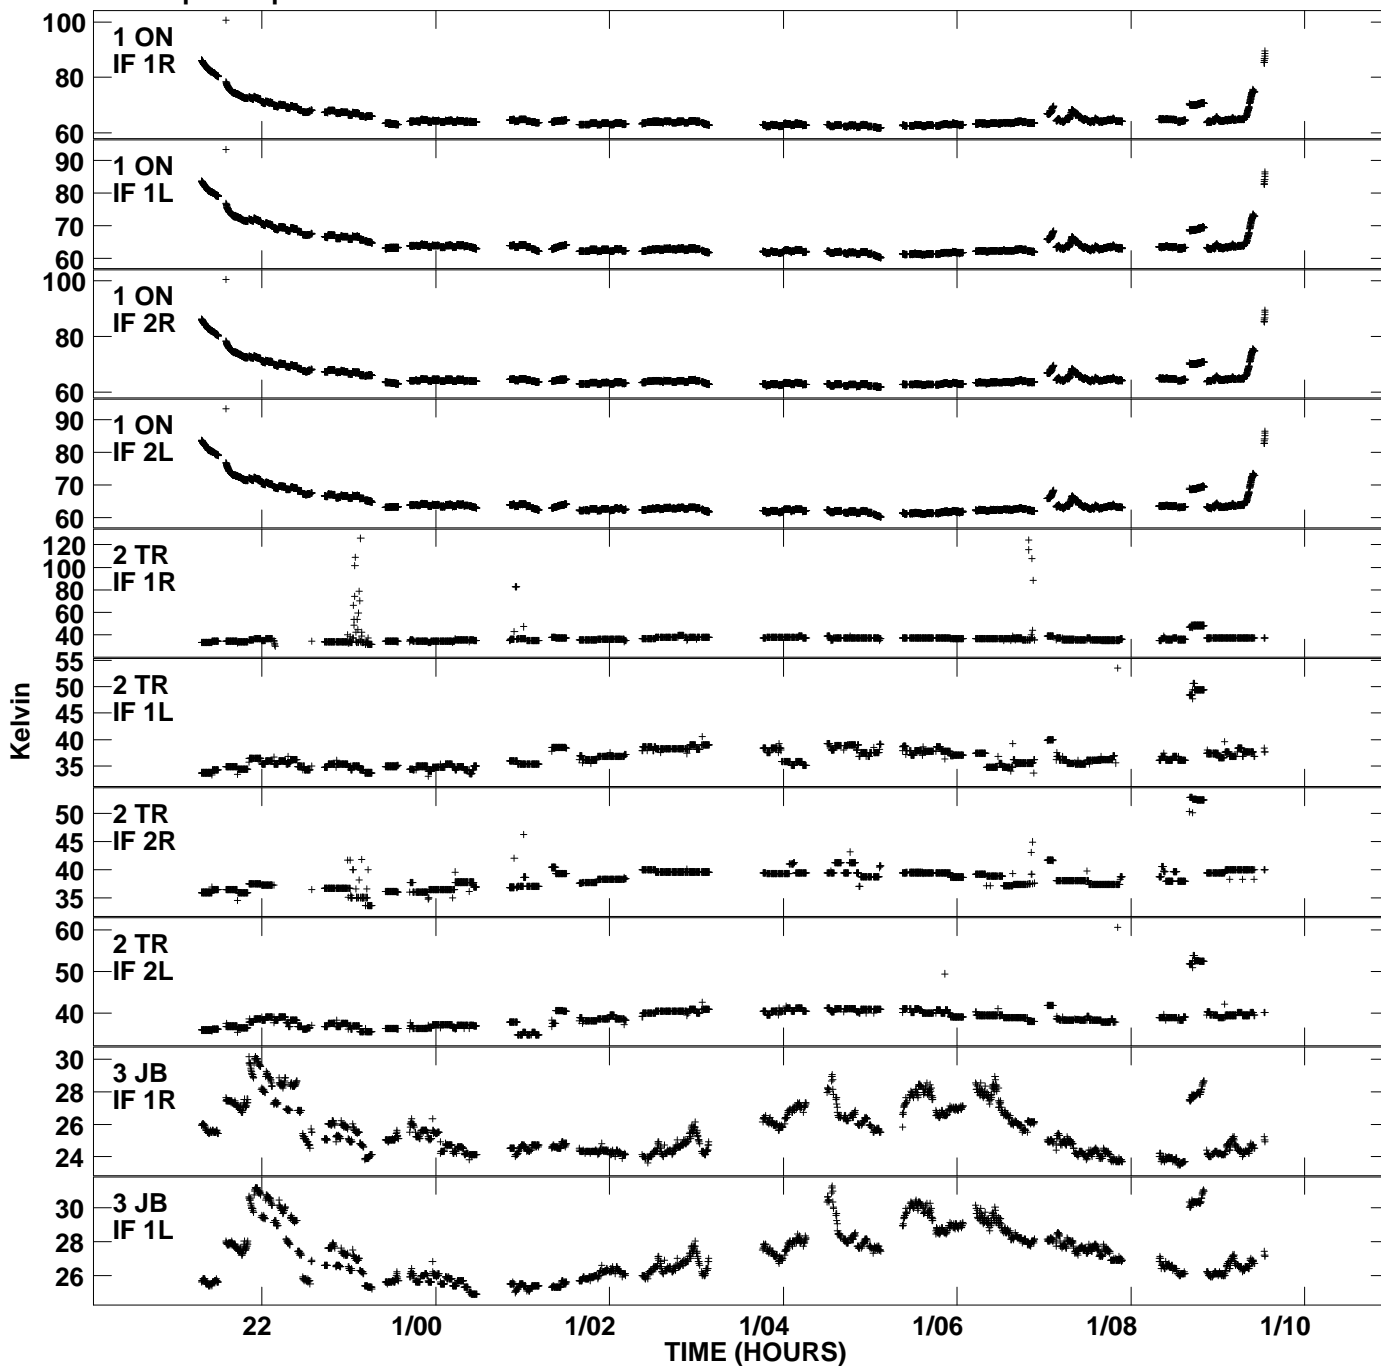

Plot file version 1 created 22-MAY-2006 18:22:32
Tsys vs UTC time for RP001.UVDATA.1
TY 1 Rpol & Lpol IF 1 - 2

Plot file version 2 created 22-MAY-2006 18:22:32
 Tsys vs UTC time for RP001.UVDATA.1
 TY 1 Rpol & Lpol IF 1 - 2

Plot file version 3 created 22-MAY-2006 18:22:32
Tsys vs UTC time for RP001.UVDATA.1
TY 1 Rpol & Lpol IF 1 - 2