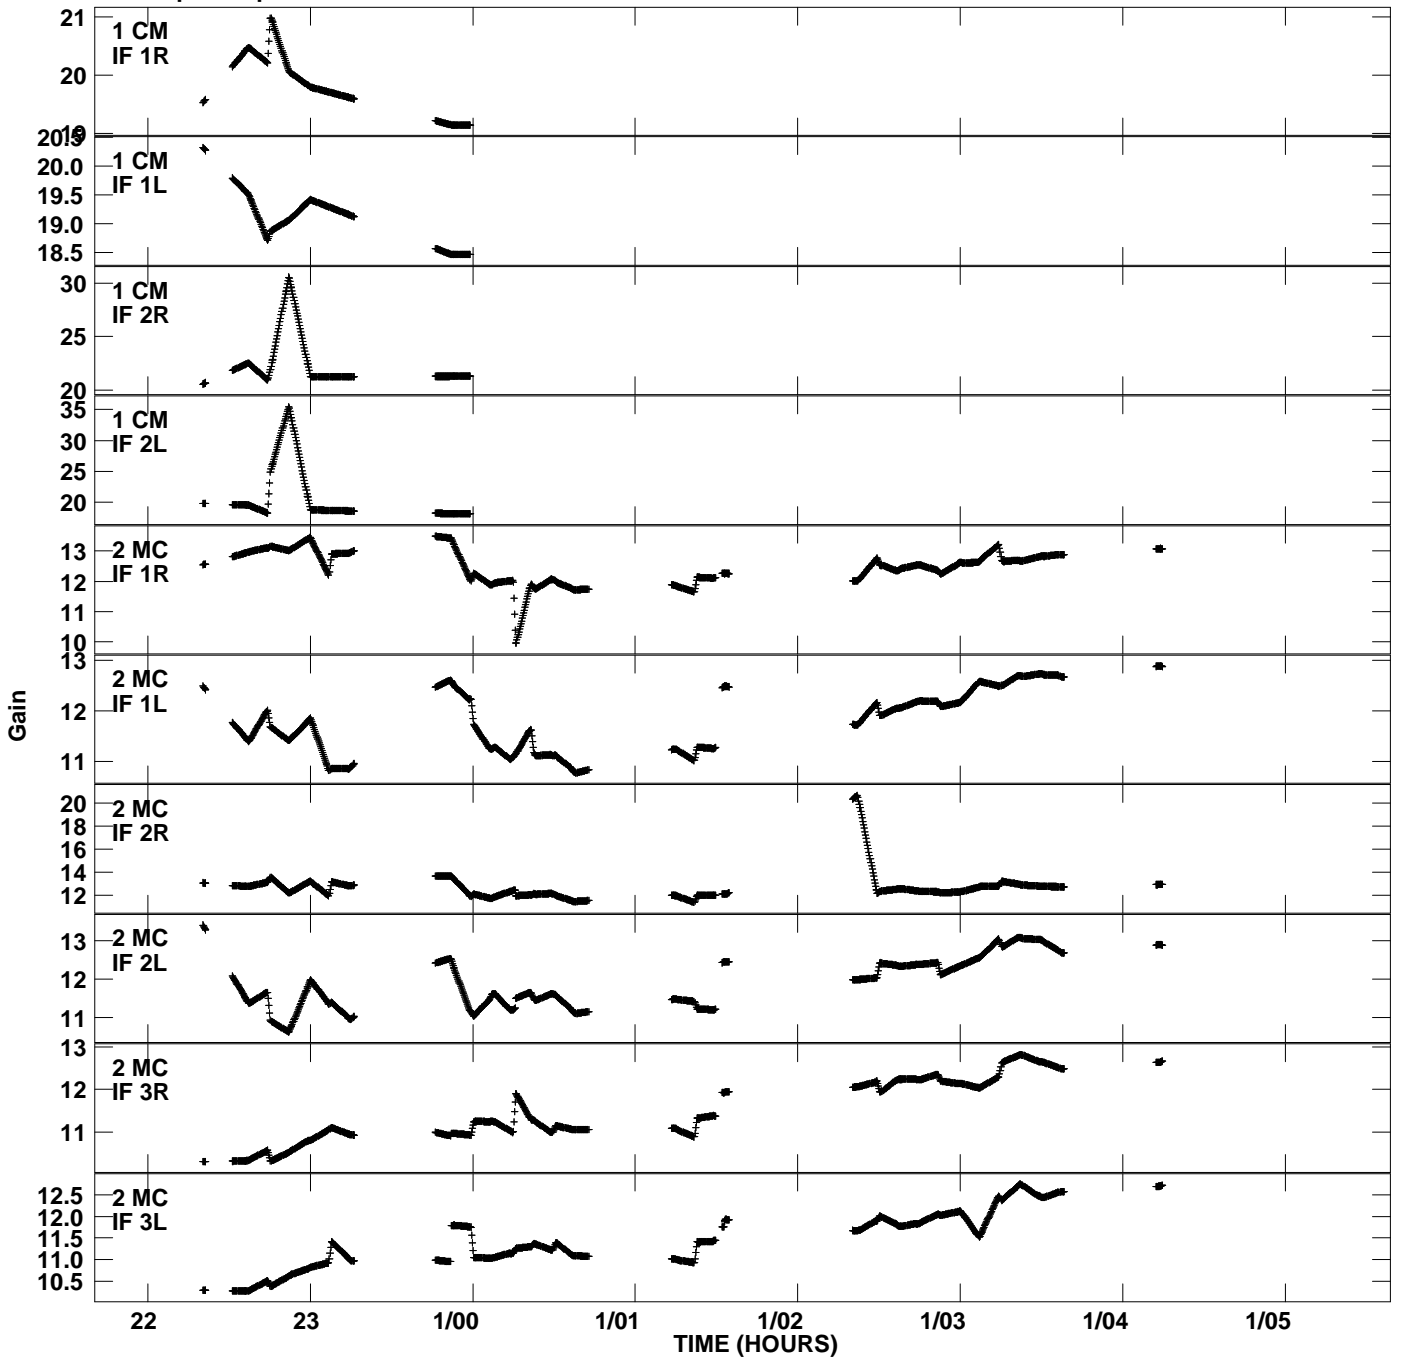

Plot file version 1 created 13-NOV-2006 13:29:41
 Gain amp vs UTC time for RP003.TMP.1
 CL 4 Rpol & Lpol IF 1 - 4

Plot file version 2 created 13-NOV-2006 13:29:41
 Gain amp vs UTC time for RP003.TMP.1
 CL 4 Rpol & Lpol IF 1 - 4

Plot file version 3 created 13-NOV-2006 13:29:42
 Gain amp vs UTC time for RP003.TMP.1
 CL 4 Rpol & Lpol IF 1 - 4

Plot file version 4 created 13-NOV-2006 13:29:42
Gain amp vs UTC time for RP003.TMP.1
CL 4 Rpol & Lpol IF 1 - 4