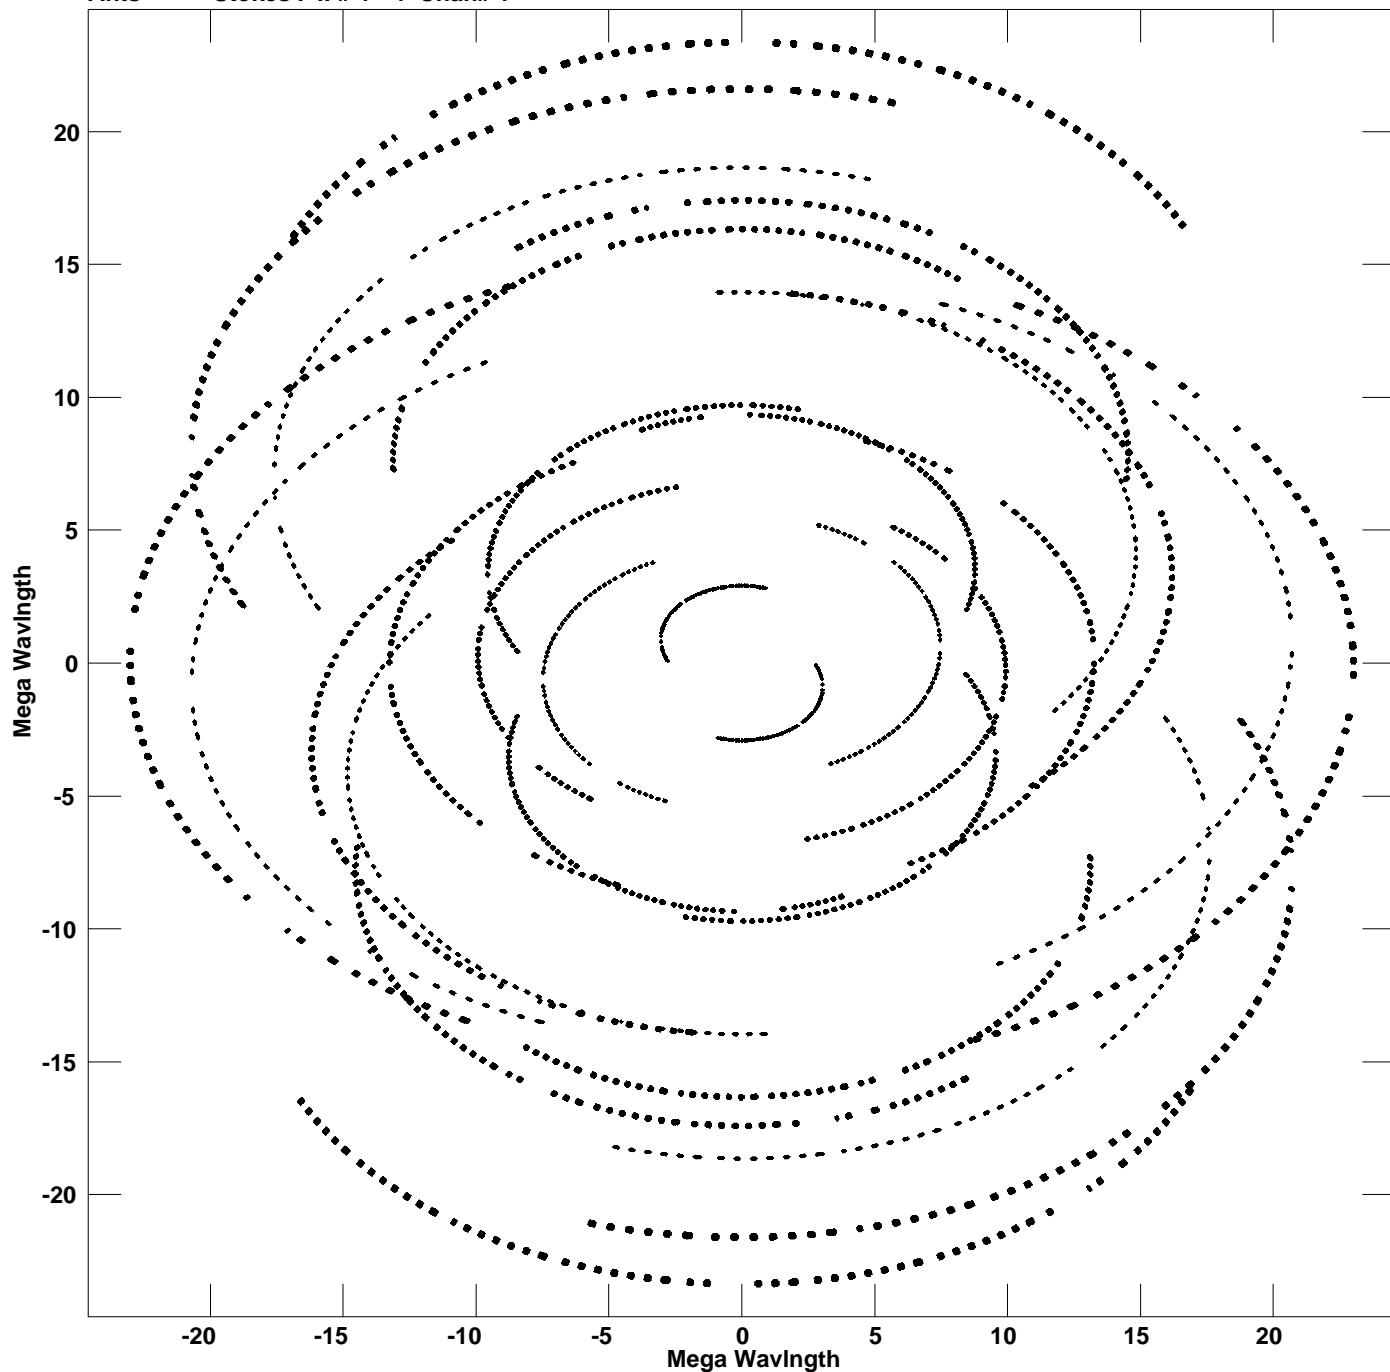

Plot file version 1 created 10-JAN-2007 13:57:07
V vs U for 0309+411.MULTI.1 Source:0309+411
Ants * - * Stokes I IF# 1 - 4 Chan# 1

Freq = 4.9590 GHz, Bw = 8.000 MHz