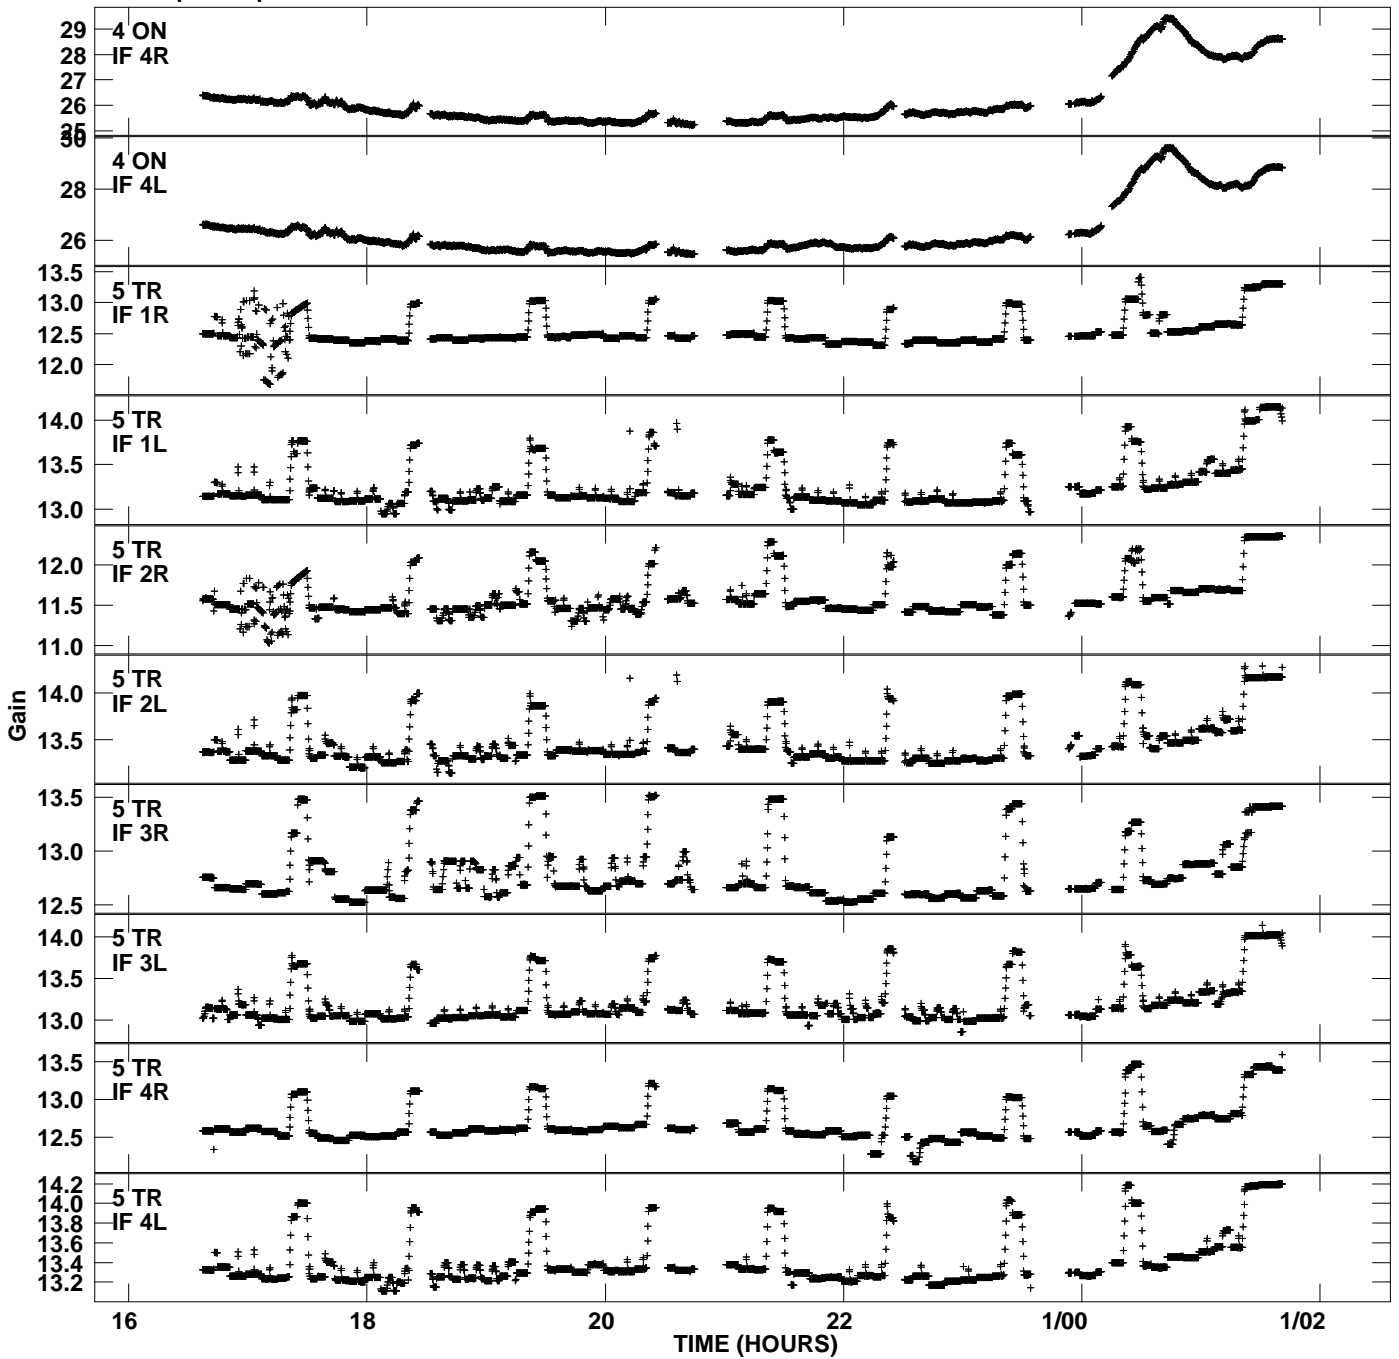

Plot file version 1 created 10-JAN-2007 13:38:47
Gain amp vs UTC time for RP005.UVDATA.1
CL 2 Rpol & Lpol IF 1 - 4

Plot file version 2 created 10-JAN-2007 13:38:47
Gain amp vs UTC time for RP005.UVDATA.1
CL 2 Rpol & Lpol IF 1 - 4

Plot file version 3 created 10-JAN-2007 13:38:47
Gain amp vs UTC time for RP005.UVDATA.1
CL 2 Rpol & Lpol IF 1 - 4

Plot file version 4 created 10-JAN-2007 13:38:47
Gain amp vs UTC time for RP005.UVDATA.1
CL 2 Rpol & Lpol IF 1 - 4

Plot file version 5 created 10-JAN-2007 13:38:47
Gain amp vs UTC time for RP005.UVDATA.1
CL 2 Rpol & Lpol IF 1 - 4