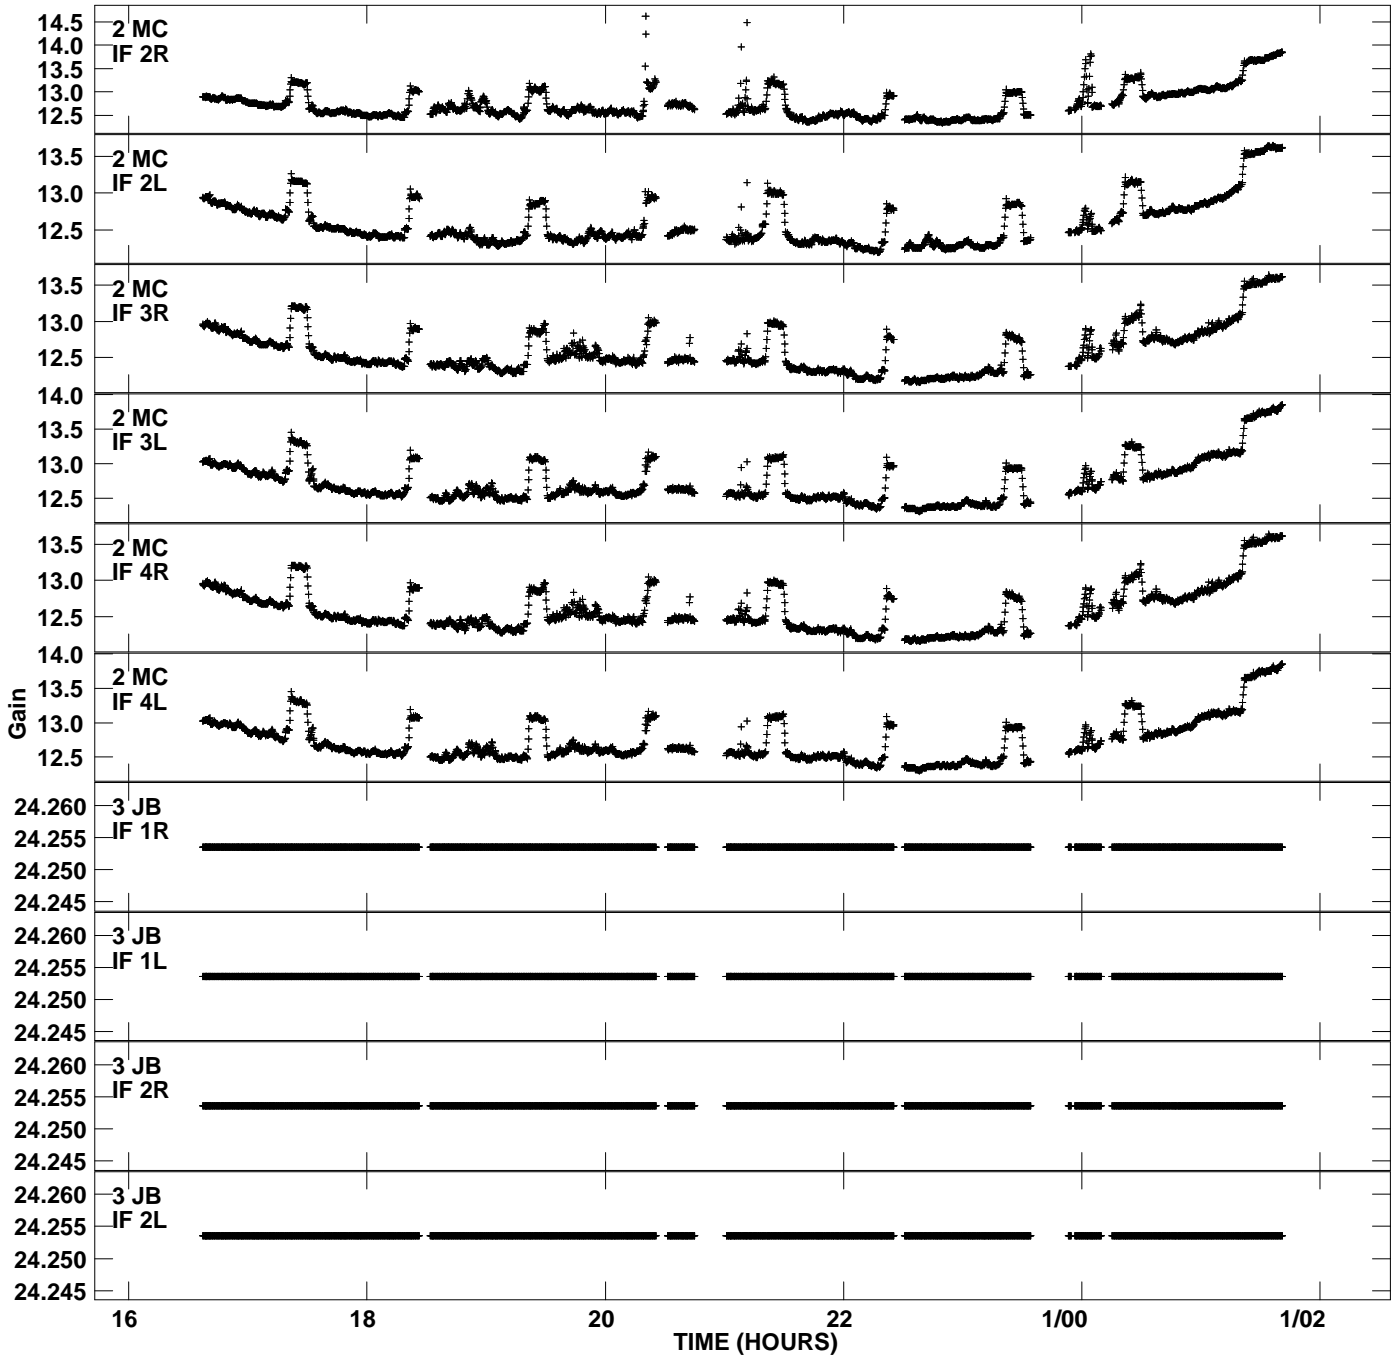

Plot file version 1 created 10-JAN-2007 13:38:47
Gain amp vs UTC time for RP005.UVDATA.1
CL 2 Rpol & Lpol IF 1 - 4

Plot file version 2 created 10-JAN-2007 13:38:47
Gain amp vs UTC time for RP005.UVDATA.1
CL 2 Rpol & Lpol IF 1 - 4

Plot file version 3 created 10-JAN-2007 13:38:47
Gain amp vs UTC time for RP005.UVDATA.1
CL 2 Rpol & Lpol IF 1 - 4

Plot file version 4 created 10-JAN-2007 13:38:47
Gain amp vs UTC time for RP005.UVDATA.1
CL 2 Rpol & Lpol IF 1 - 4

Plot file version 5 created 10-JAN-2007 13:38:47
Gain amp vs UTC time for RP005.UVDATA.1
CL 2 Rpol & Lpol IF 1 - 4