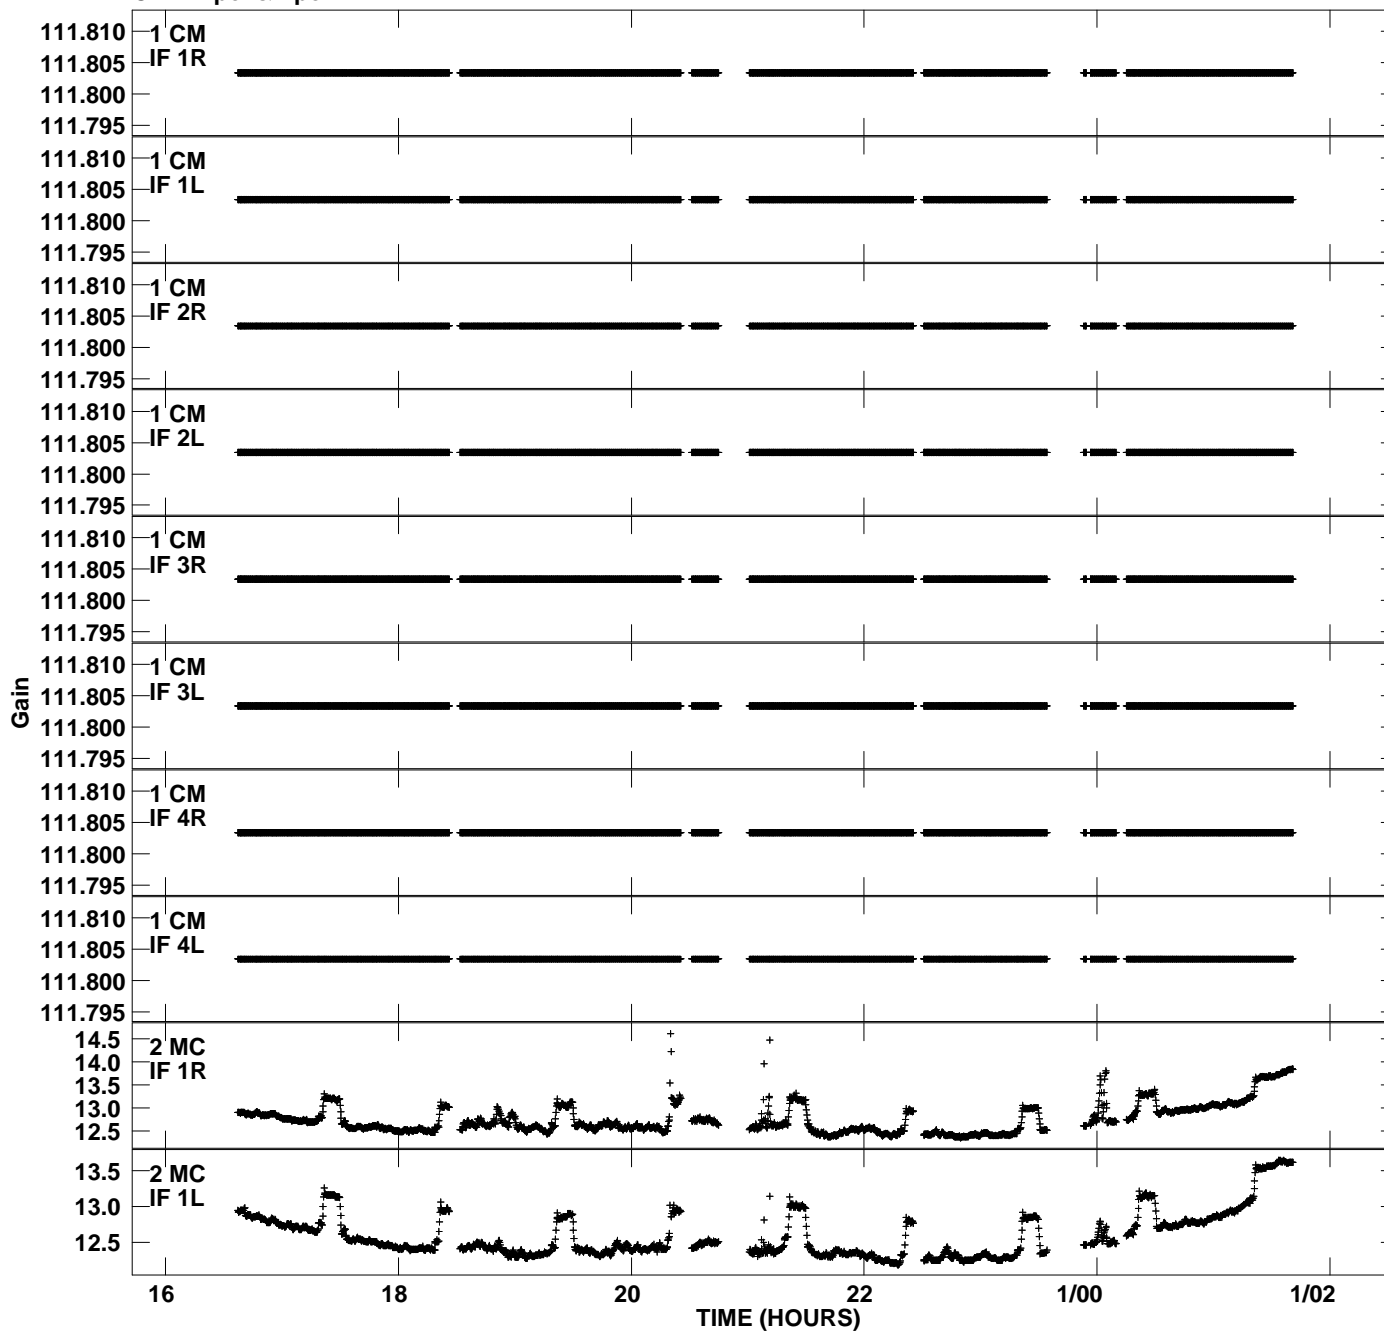

Plot file version 1 created 10-JAN-2007 13:38:47
Gain amp vs UTC time for RP005.UVDATA.1
CL 2 Rpol & Lpol IF 1 - 4

Plot file version 2 created 10-JAN-2007 13:38:47
Gain amp vs UTC time for RP005.UVDATA.1
CL 2 Rpol & Lpol IF 1 - 4

Plot file version 3 created 10-JAN-2007 13:38:47
Gain amp vs UTC time for RP005.UVDATA.1
CL 2 Rpol & Lpol IF 1 - 4

Plot file version 4 created 10-JAN-2007 13:38:47
Gain amp vs UTC time for RP005.UVDATA.1
CL 2 Rpol & Lpol IF 1 - 4

Plot file version 5 created 10-JAN-2007 13:38:47
Gain amp vs UTC time for RP005.UVDATA.1
CL 2 Rpol & Lpol IF 1 - 4