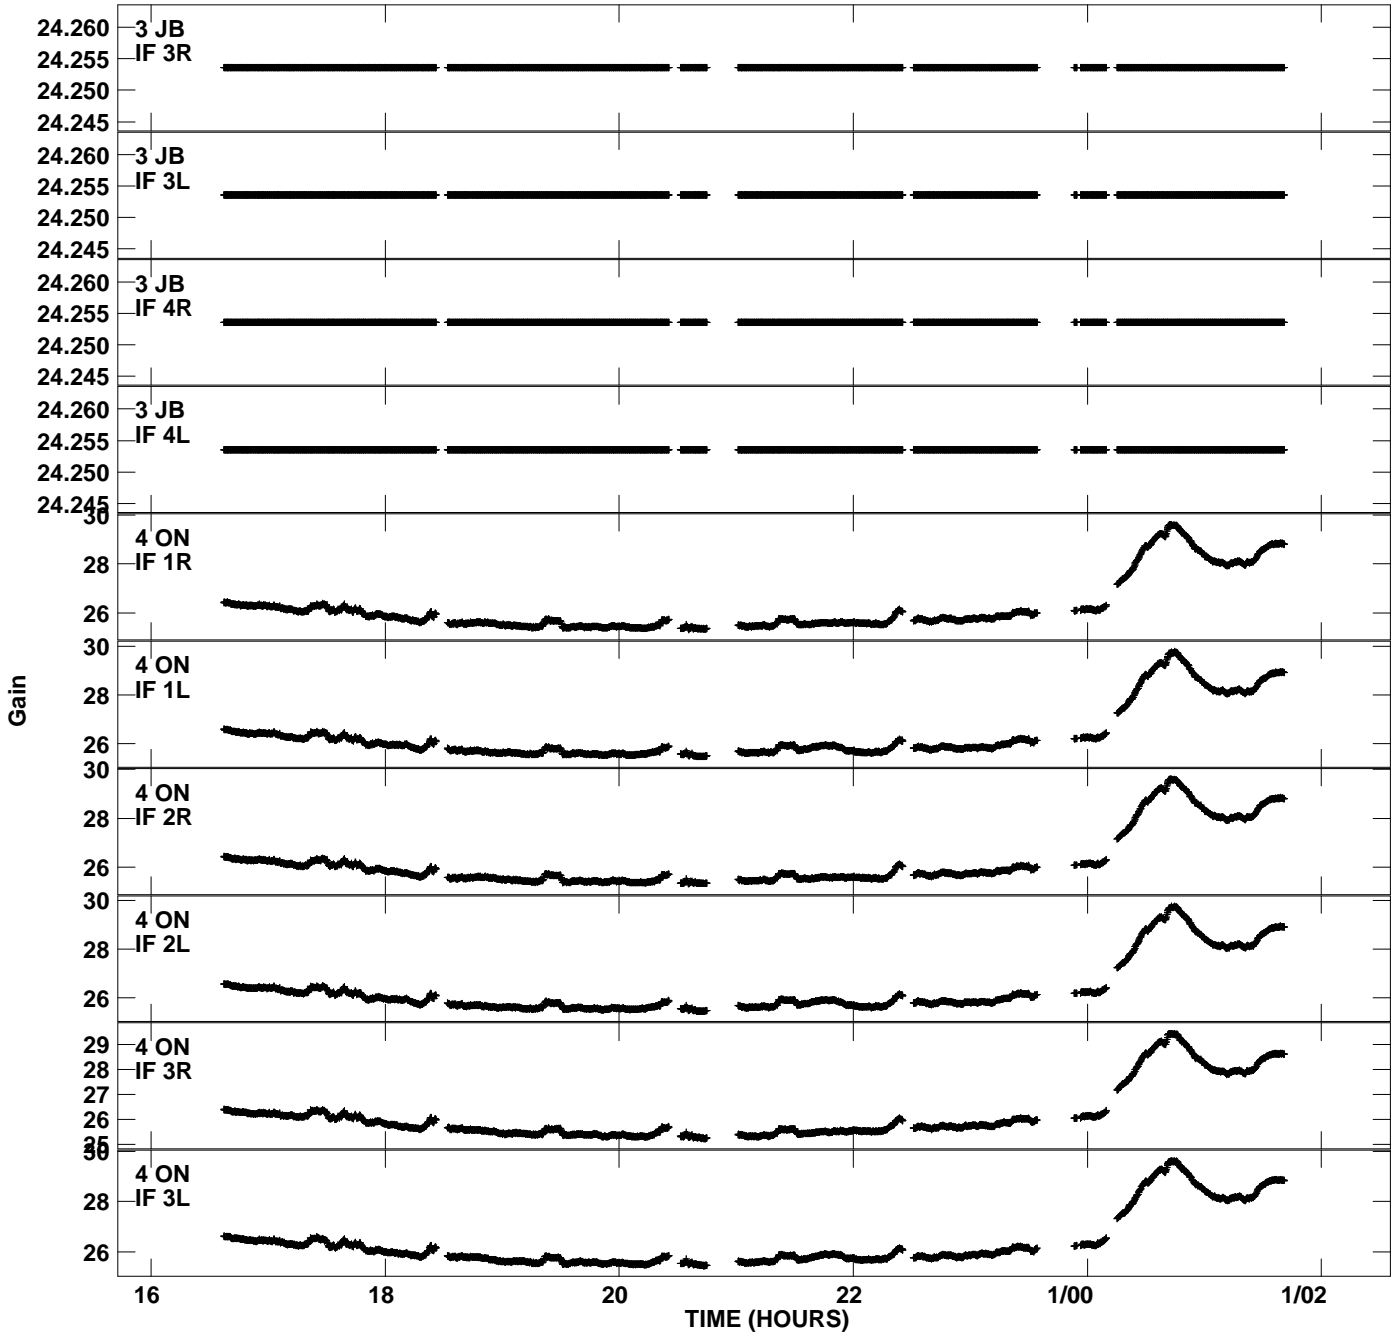

Plot file version 1 created 10-JAN-2007 13:38:47
Gain amp vs UTC time for RP005.UVDATA.1
CL 2 Rpol & Lpol IF 1 - 4

Plot file version 2 created 10-JAN-2007 13:38:47
Gain amp vs UTC time for RP005.UVDATA.1
CL 2 Rpol & Lpol IF 1 - 4

Plot file version 3 created 10-JAN-2007 13:38:47
Gain amp vs UTC time for RP005.UVDATA.1
CL 2 Rpol & Lpol IF 1 - 4

Plot file version 4 created 10-JAN-2007 13:38:47
Gain amp vs UTC time for RP005.UVDATA.1
CL 2 Rpol & Lpol IF 1 - 4

Plot file version 5 created 10-JAN-2007 13:38:47
Gain amp vs UTC time for RP005.UVDATA.1
CL 2 Rpol & Lpol IF 1 - 4