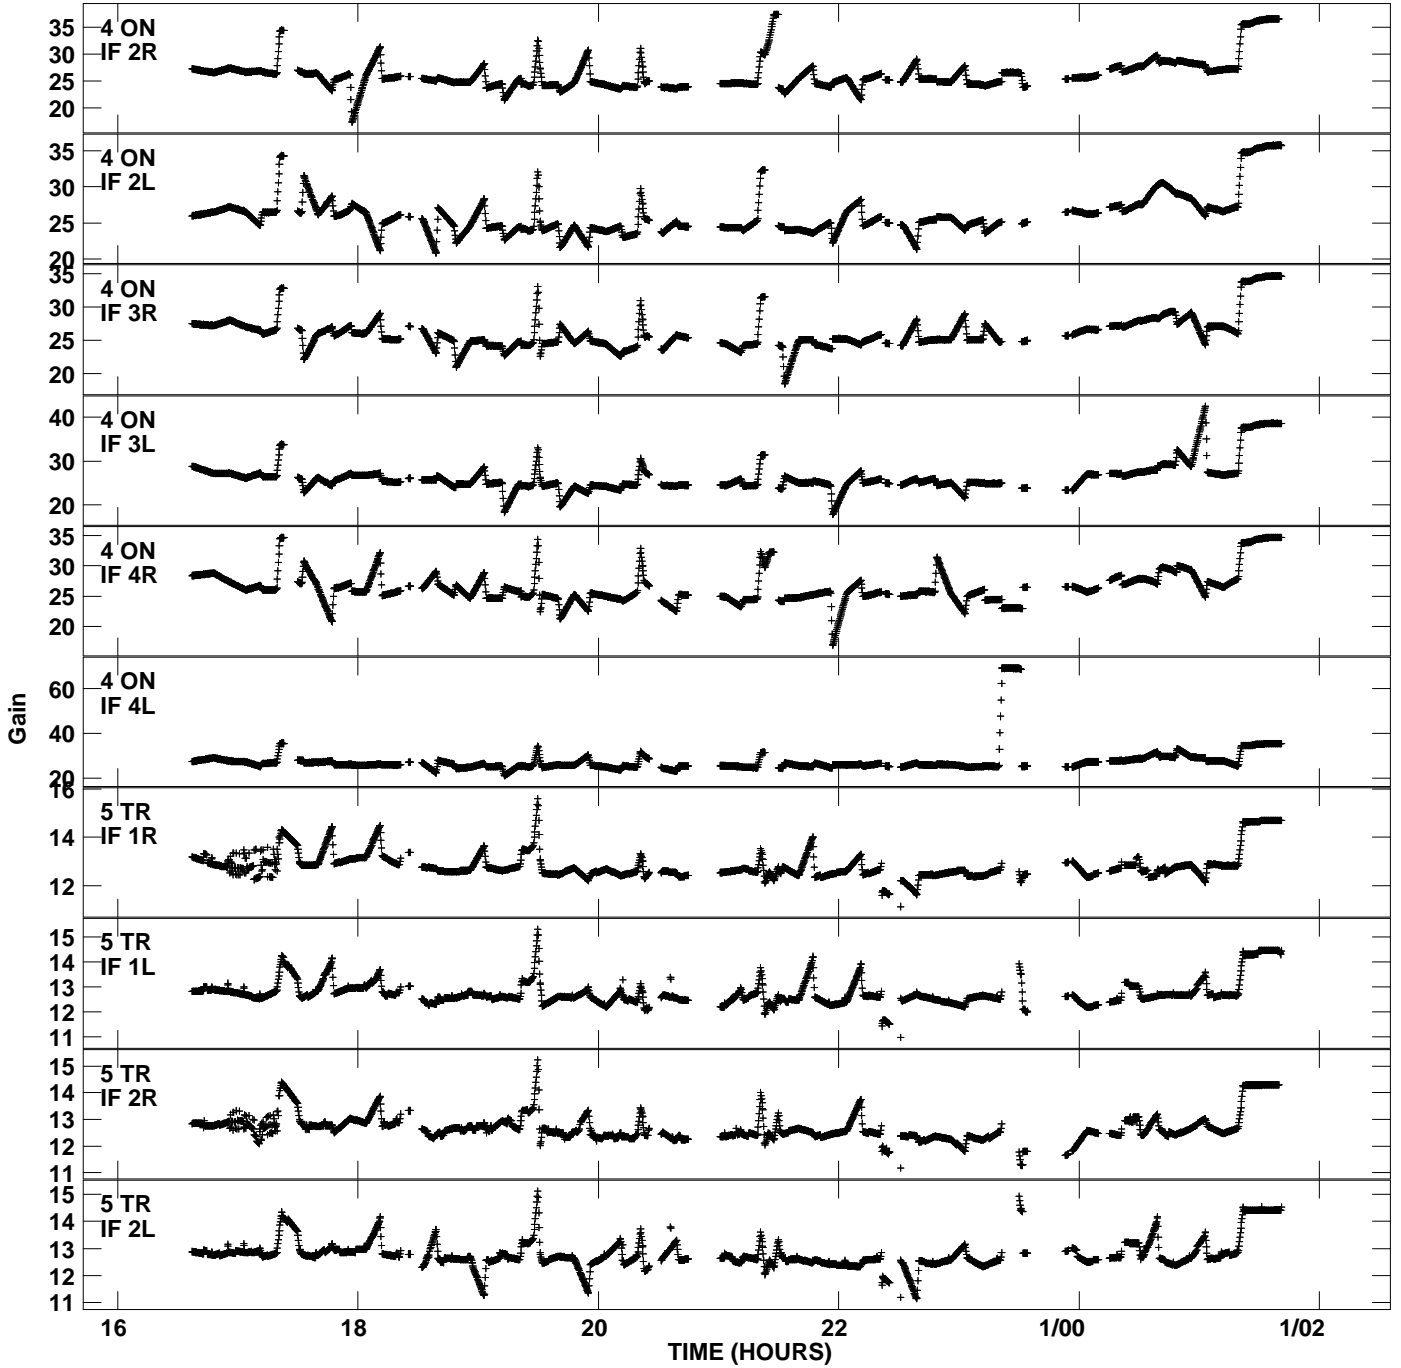

Plot file version 1 created 10-JAN-2007 13:58:33  
Gain amp vs UTC time for RP005.TMP.1  
CL 4 Rpol & Lpol IF 1 - 4

Plot file version 2 created 10-JAN-2007 13:58:33  
Gain amp vs UTC time for RP005.TMP.1  
CL 4 Rpol & Lpol IF 1 - 4

Plot file version 3 created 10-JAN-2007 13:58:33  
Gain amp vs UTC time for RP005.TMP.1  
CL 4 Rpol & Lpol IF 1 - 4

Plot file version 4 created 10-JAN-2007 13:58:34  
Gain amp vs UTC time for RP005.TMP.1  
CL 4 Rpol & Lpol IF 1 - 4

Plot file version 5 created 10-JAN-2007 13:58:34  
Gain amp vs UTC time for RP005.TMP.1  
CL 4 Rpol & Lpol IF 1 - 4