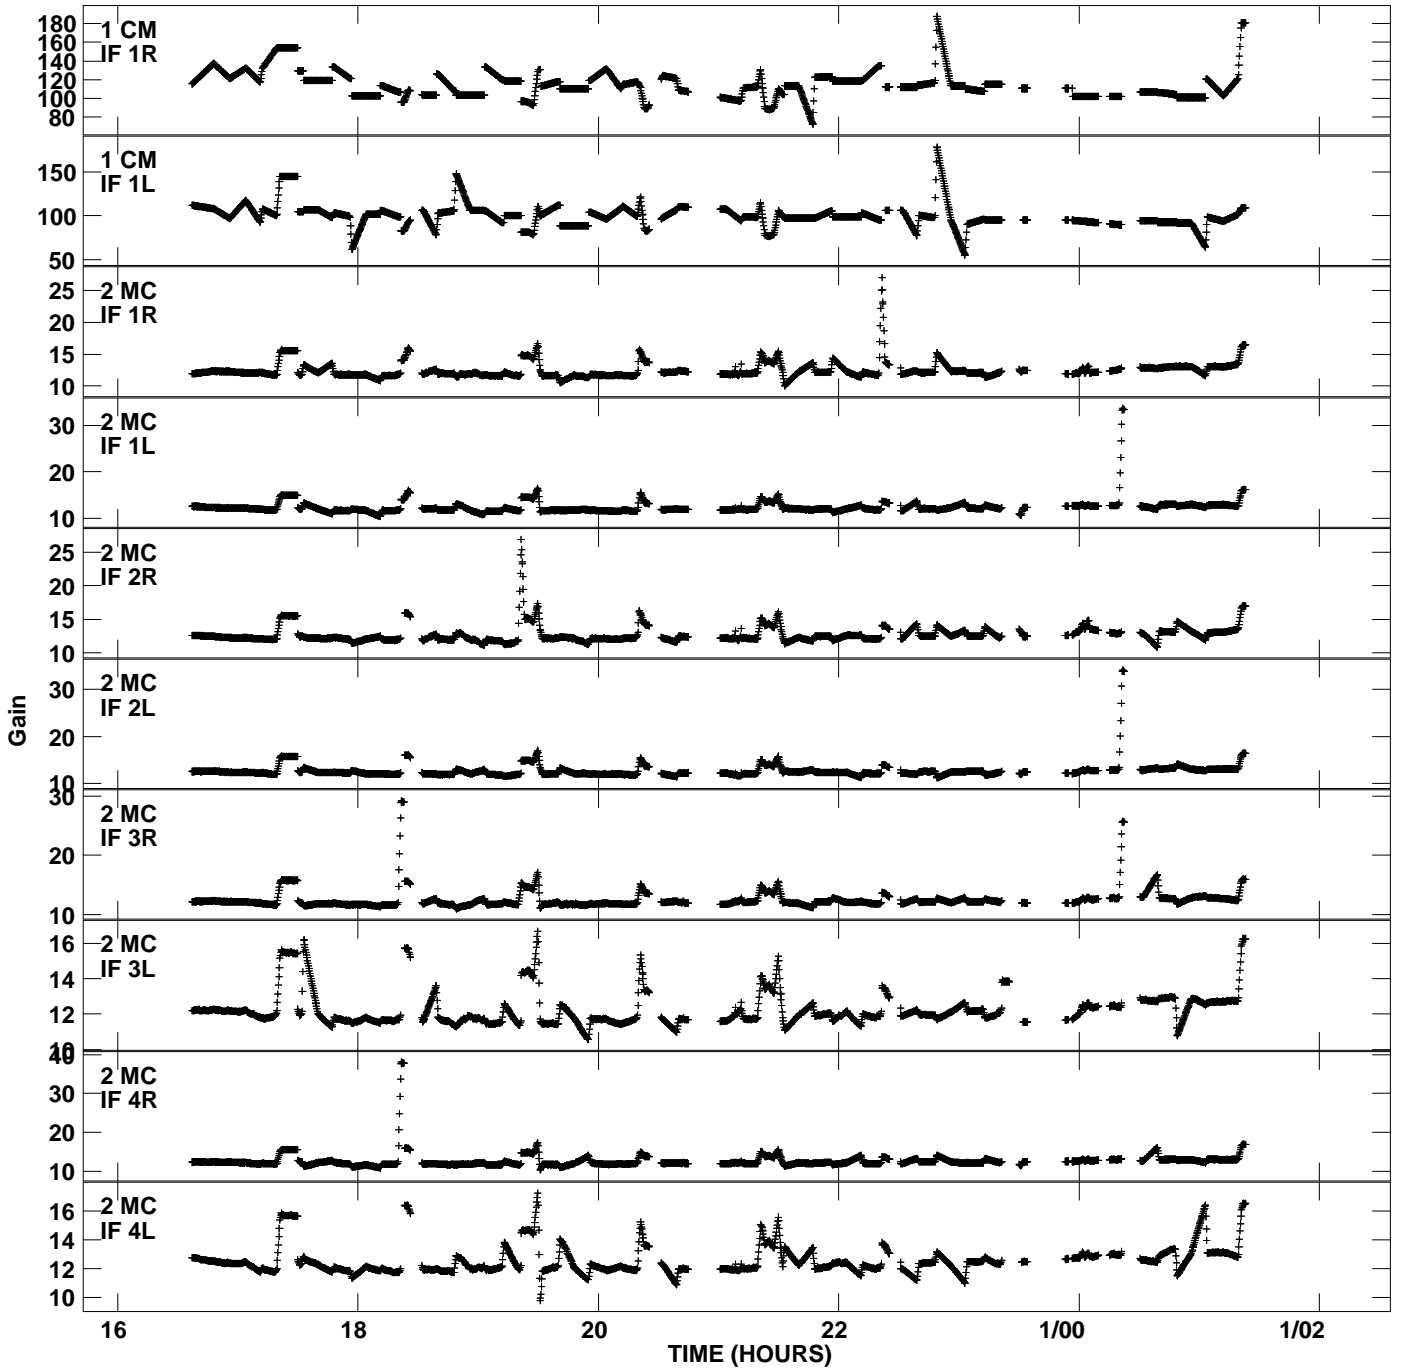

Plot file version 1 created 10-JAN-2007 13:58:33  
Gain amp vs UTC time for RP005.TMP.1  
CL 4 Rpol & Lpol IF 1 - 4

Plot file version 2 created 10-JAN-2007 13:58:33  
Gain amp vs UTC time for RP005.TMP.1  
CL 4 Rpol & Lpol IF 1 - 4

Plot file version 3 created 10-JAN-2007 13:58:33  
Gain amp vs UTC time for RP005.TMP.1  
CL 4 Rpol & Lpol IF 1 - 4

Plot file version 4 created 10-JAN-2007 13:58:34  
Gain amp vs UTC time for RP005.TMP.1  
CL 4 Rpol & Lpol IF 1 - 4

Plot file version 5 created 10-JAN-2007 13:58:34  
Gain amp vs UTC time for RP005.TMP.1  
CL 4 Rpol & Lpol IF 1 - 4