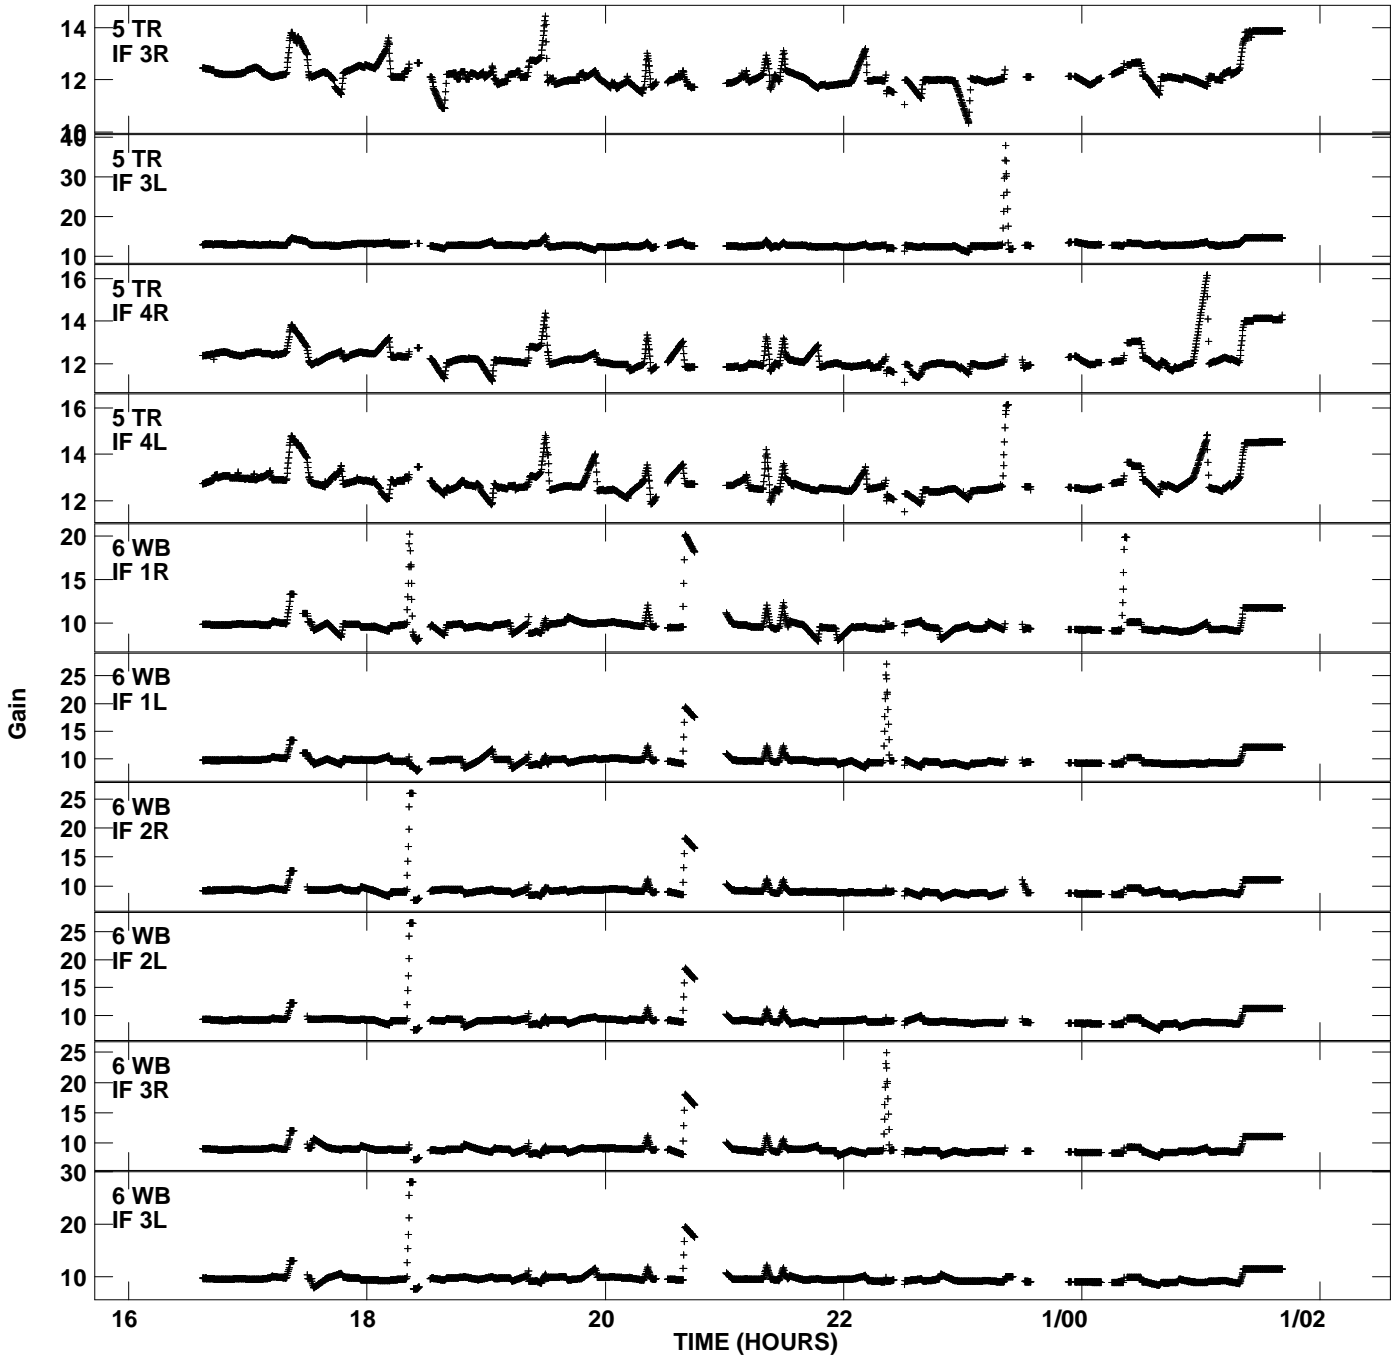

Plot file version 1 created 10-JAN-2007 13:58:33  
Gain amp vs UTC time for RP005.TMP.1  
CL 4 Rpol & Lpol IF 1 - 4

Plot file version 2 created 10-JAN-2007 13:58:33  
Gain amp vs UTC time for RP005.TMP.1  
CL 4 Rpol & Lpol IF 1 - 4

Plot file version 3 created 10-JAN-2007 13:58:33  
Gain amp vs UTC time for RP005.TMP.1  
CL 4 Rpol & Lpol IF 1 - 4

Plot file version 4 created 10-JAN-2007 13:58:34  
Gain amp vs UTC time for RP005.TMP.1  
CL 4 Rpol & Lpol IF 1 - 4

Plot file version 5 created 10-JAN-2007 13:58:34  
Gain amp vs UTC time for RP005.TMP.1  
CL 4 Rpol & Lpol IF 1 - 4