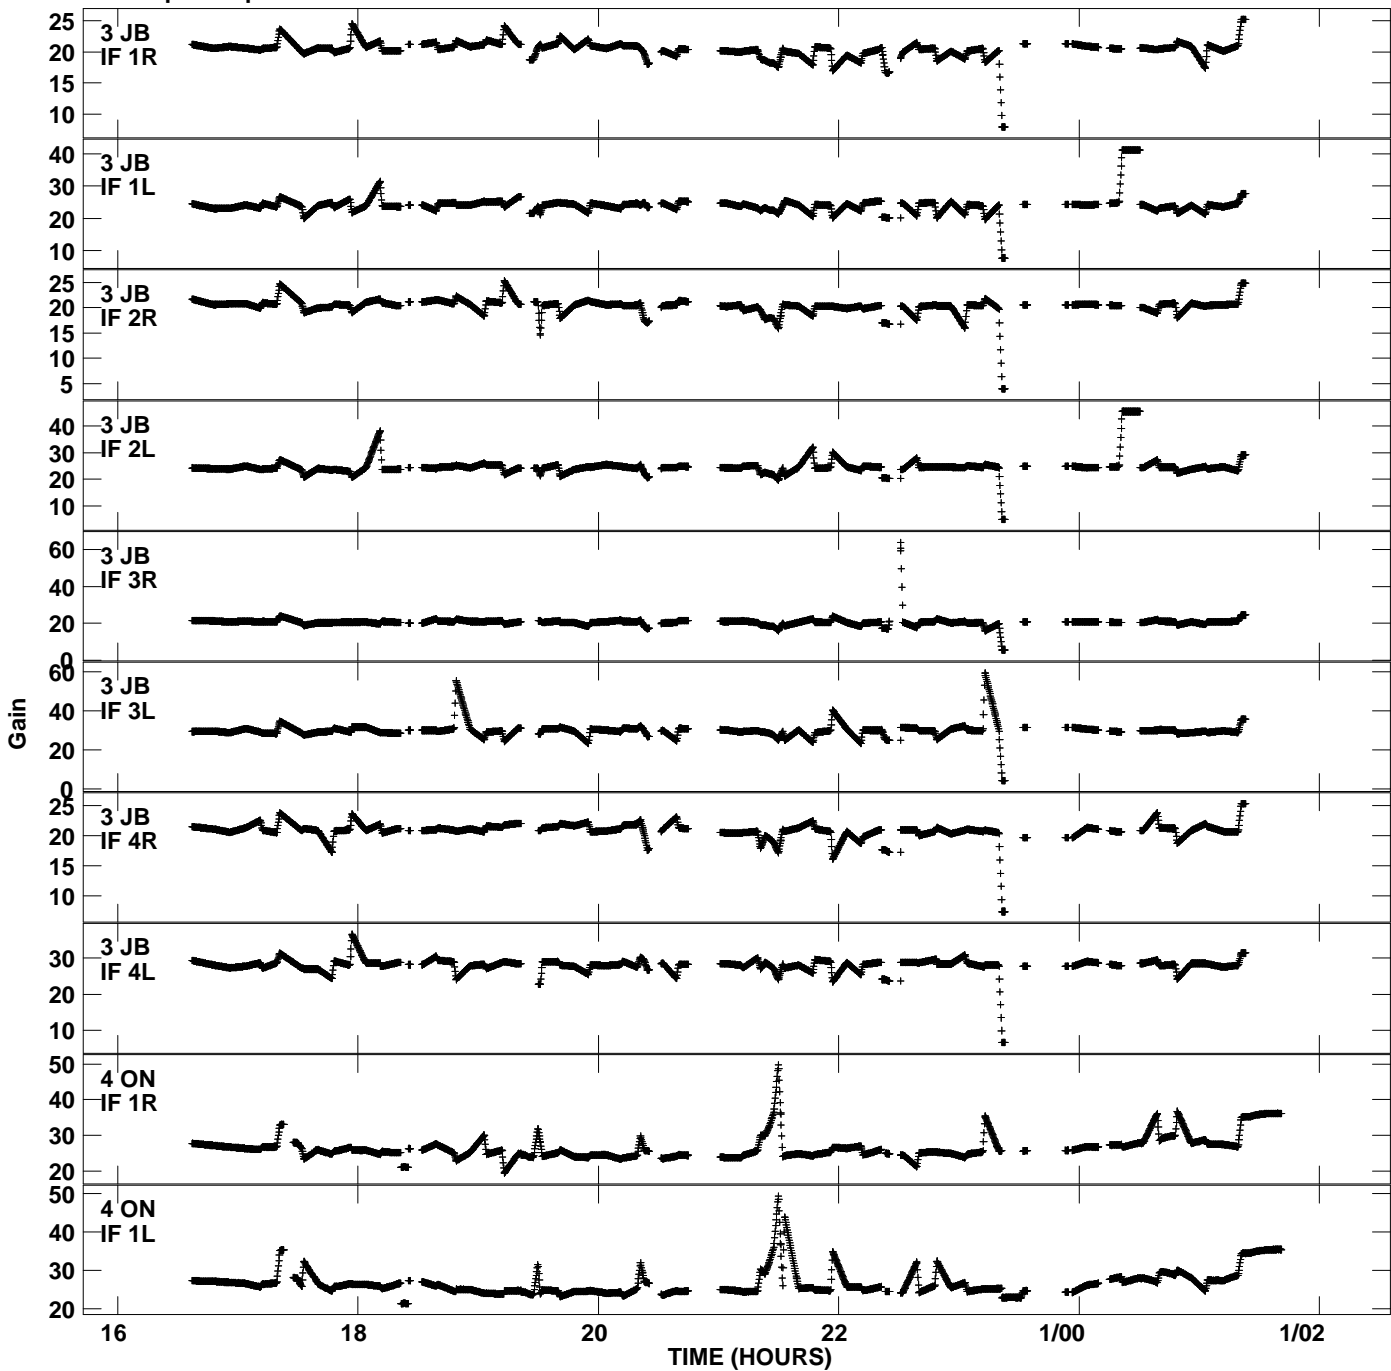

Plot file version 1 created 10-JAN-2007 13:58:33  
Gain amp vs UTC time for RP005.TMP.1  
CL 4 Rpol & Lpol IF 1 - 4

Plot file version 2 created 10-JAN-2007 13:58:33  
Gain amp vs UTC time for RP005.TMP.1  
CL 4 Rpol & Lpol IF 1 - 4

Plot file version 3 created 10-JAN-2007 13:58:33  
Gain amp vs UTC time for RP005.TMP.1  
CL 4 Rpol & Lpol IF 1 - 4

Plot file version 4 created 10-JAN-2007 13:58:34  
Gain amp vs UTC time for RP005.TMP.1  
CL 4 Rpol & Lpol IF 1 - 4

Plot file version 5 created 10-JAN-2007 13:58:34  
Gain amp vs UTC time for RP005.TMP.1  
CL 4 Rpol & Lpol IF 1 - 4