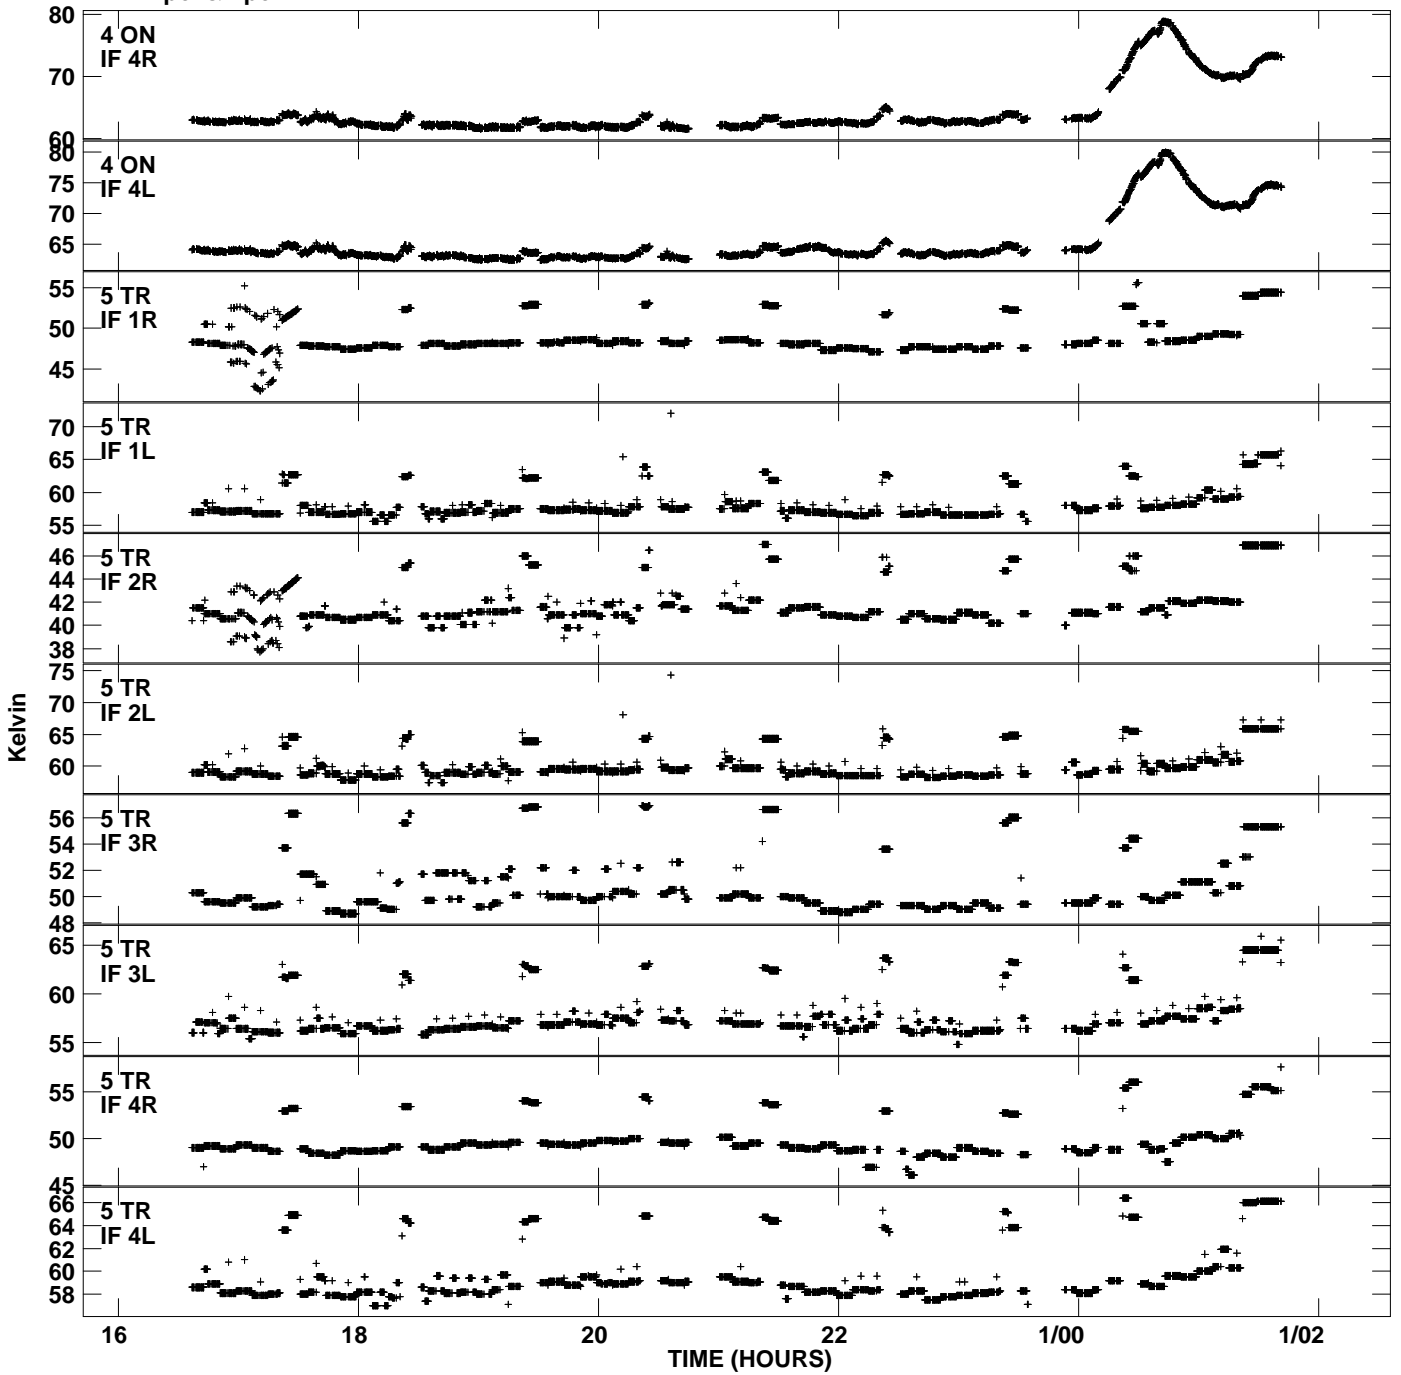

Plot file version 1 created 10-JAN-2007 13:38:39
Tsys vs UTC time for RP005.UVDATA.1
TY 1 Rpol & Lpol IF 1 - 4

Plot file version 2 created 10-JAN-2007 13:38:39
Tsys vs UTC time for RP005.UVDATA.1
TY 1 Rpol & Lpol IF 1 - 4

Plot file version 3 created 10-JAN-2007 13:38:39
Tsyst vs UTC time for RP005.UVDATA.1
TY 1 Rpol & Lpol IF 1 - 4

Plot file version 4 created 10-JAN-2007 13:38:39
Tsys vs UTC time for RP005.UVDATA.1
TY 1 Rpol & Lpol IF 1 - 4

Plot file version 5 created 10-JAN-2007 13:38:39
Tsys vs UTC time for RP005.UVDATA.1
TY 1 Rpol & Lpol IF 1 - 4