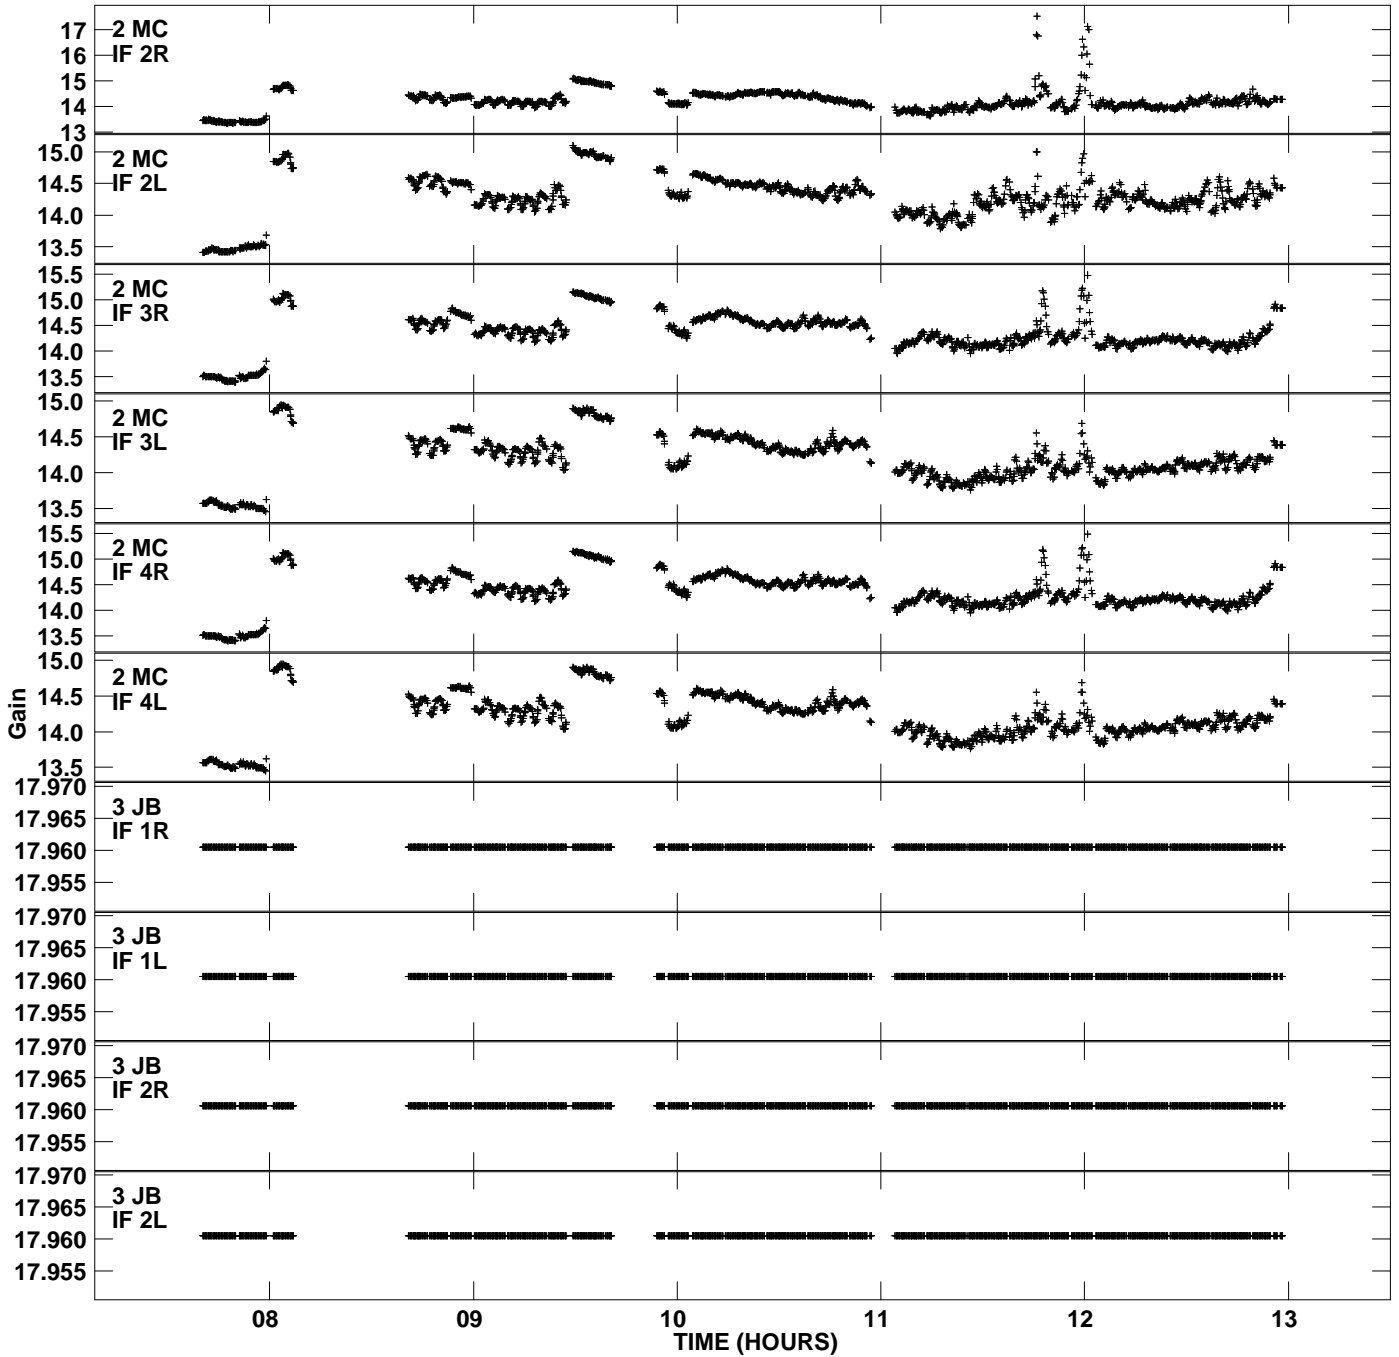

Plot file version 1 created 26-DEC-2006 15:36:55
Gain amp vs UTC time for RP006.UVDATA.1
CL 2 Rpol & Lpol IF 1 - 4

Plot file version 2 created 26-DEC-2006 15:36:55
Gain amp vs UTC time for RP006.UVDATA.1
CL 2 Rpol & Lpol IF 1 - 4

Plot file version 3 created 26-DEC-2006 15:36:55
Gain amp vs UTC time for RP006.UVDATA.1
CL 2 Rpol & Lpol IF 1 - 4

Plot file version 4 created 26-DEC-2006 15:36:55
Gain amp vs UTC time for RP006.UVDATA.1
CL 2 Rpol & Lpol IF 1 - 4

Plot file version 5 created 26-DEC-2006 15:36:55
Gain amp vs UTC time for RP006.UVDATA.1
CL 2 Rpol & Lpol IF 1 - 4