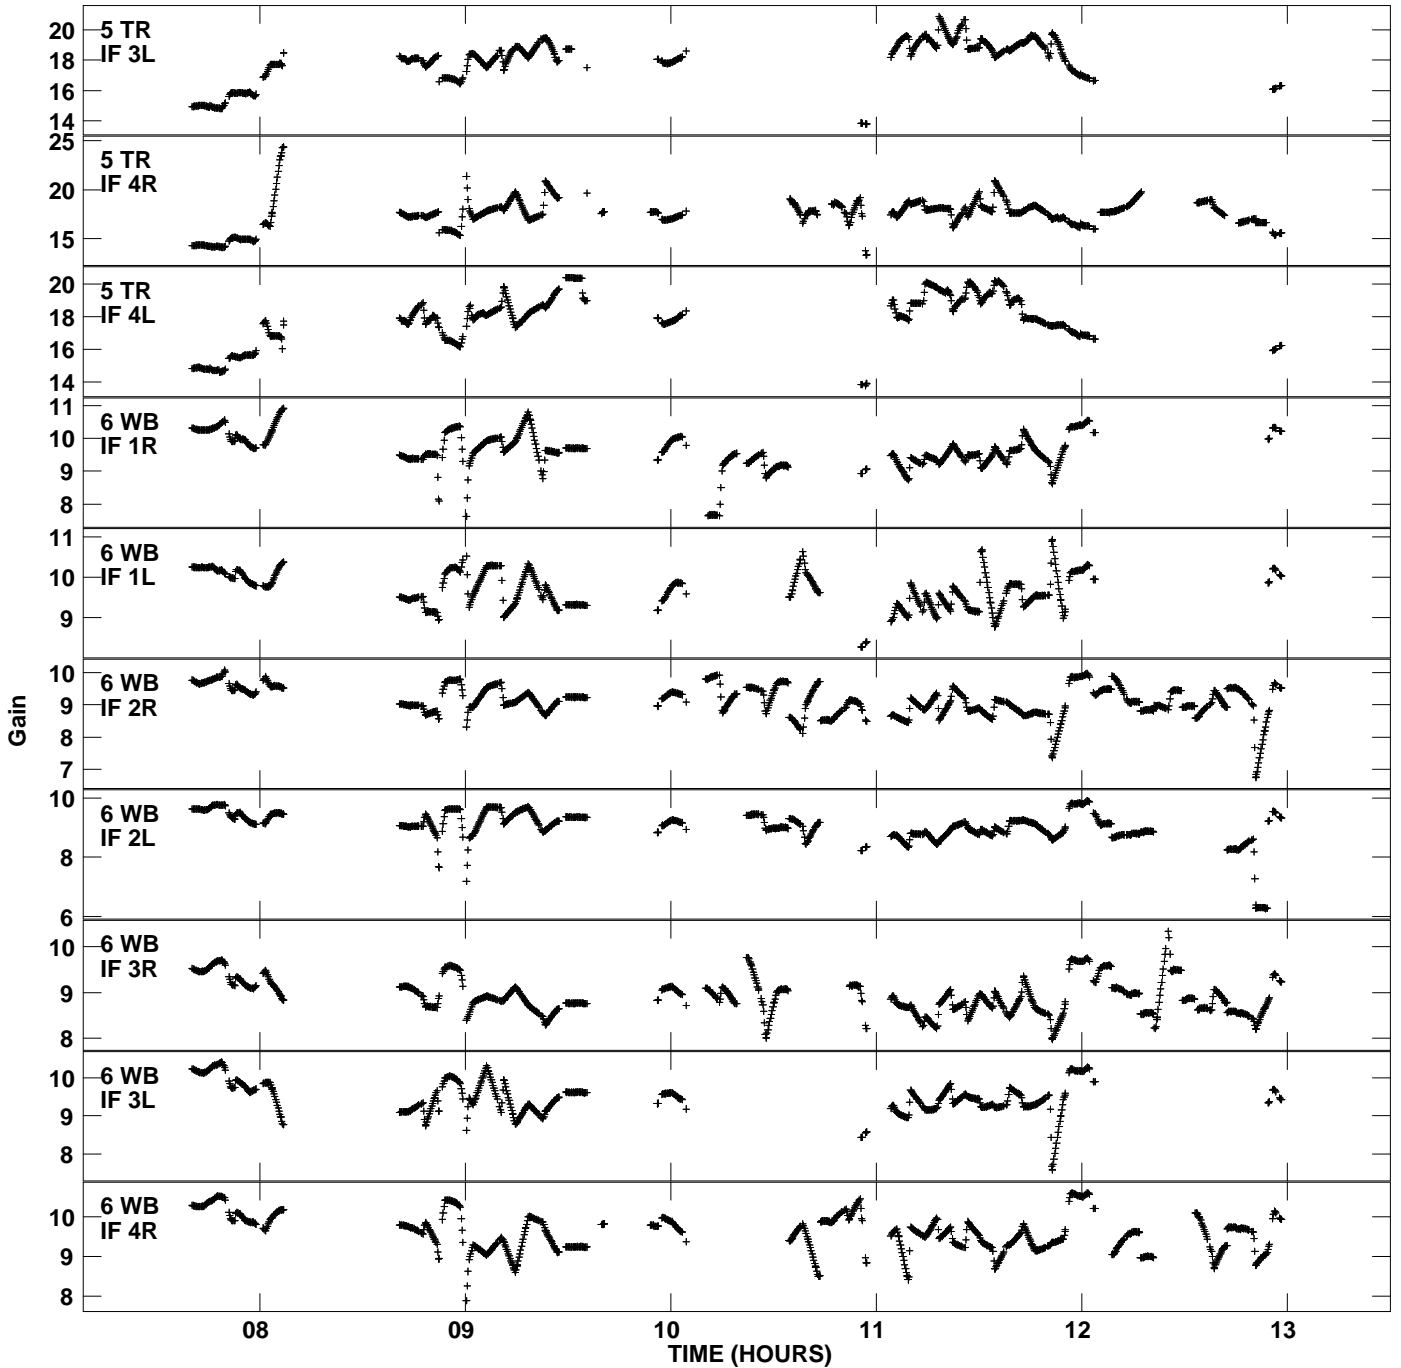

Plot file version 1 created 26-DEC-2006 15:52:55
 Gain amp vs UTC time for RP006.TMP.1
 CL 4 Rpol & Lpol IF 1 - 4

Plot file version 2 created 26-DEC-2006 15:52:55
Gain amp vs UTC time for RP006.TMP.1
CL 4 Rpol & Lpol IF 1 - 4

Plot file version 3 created 26-DEC-2006 15:52:55
 Gain amp vs UTC time for RP006.TMP.1
 CL 4 Rpol & Lpol IF 1 - 4

Plot file version 4 created 26-DEC-2006 15:52:55
 Gain amp vs UTC time for RP006.TMP.1
 CL 4 Rpol & Lpol IF 1 - 4

Plot file version 5 created 26-DEC-2006 15:52:55
Gain amp vs UTC time for RP006.TMP.1
CL 4 Rpol & Lpol IF 1 - 4