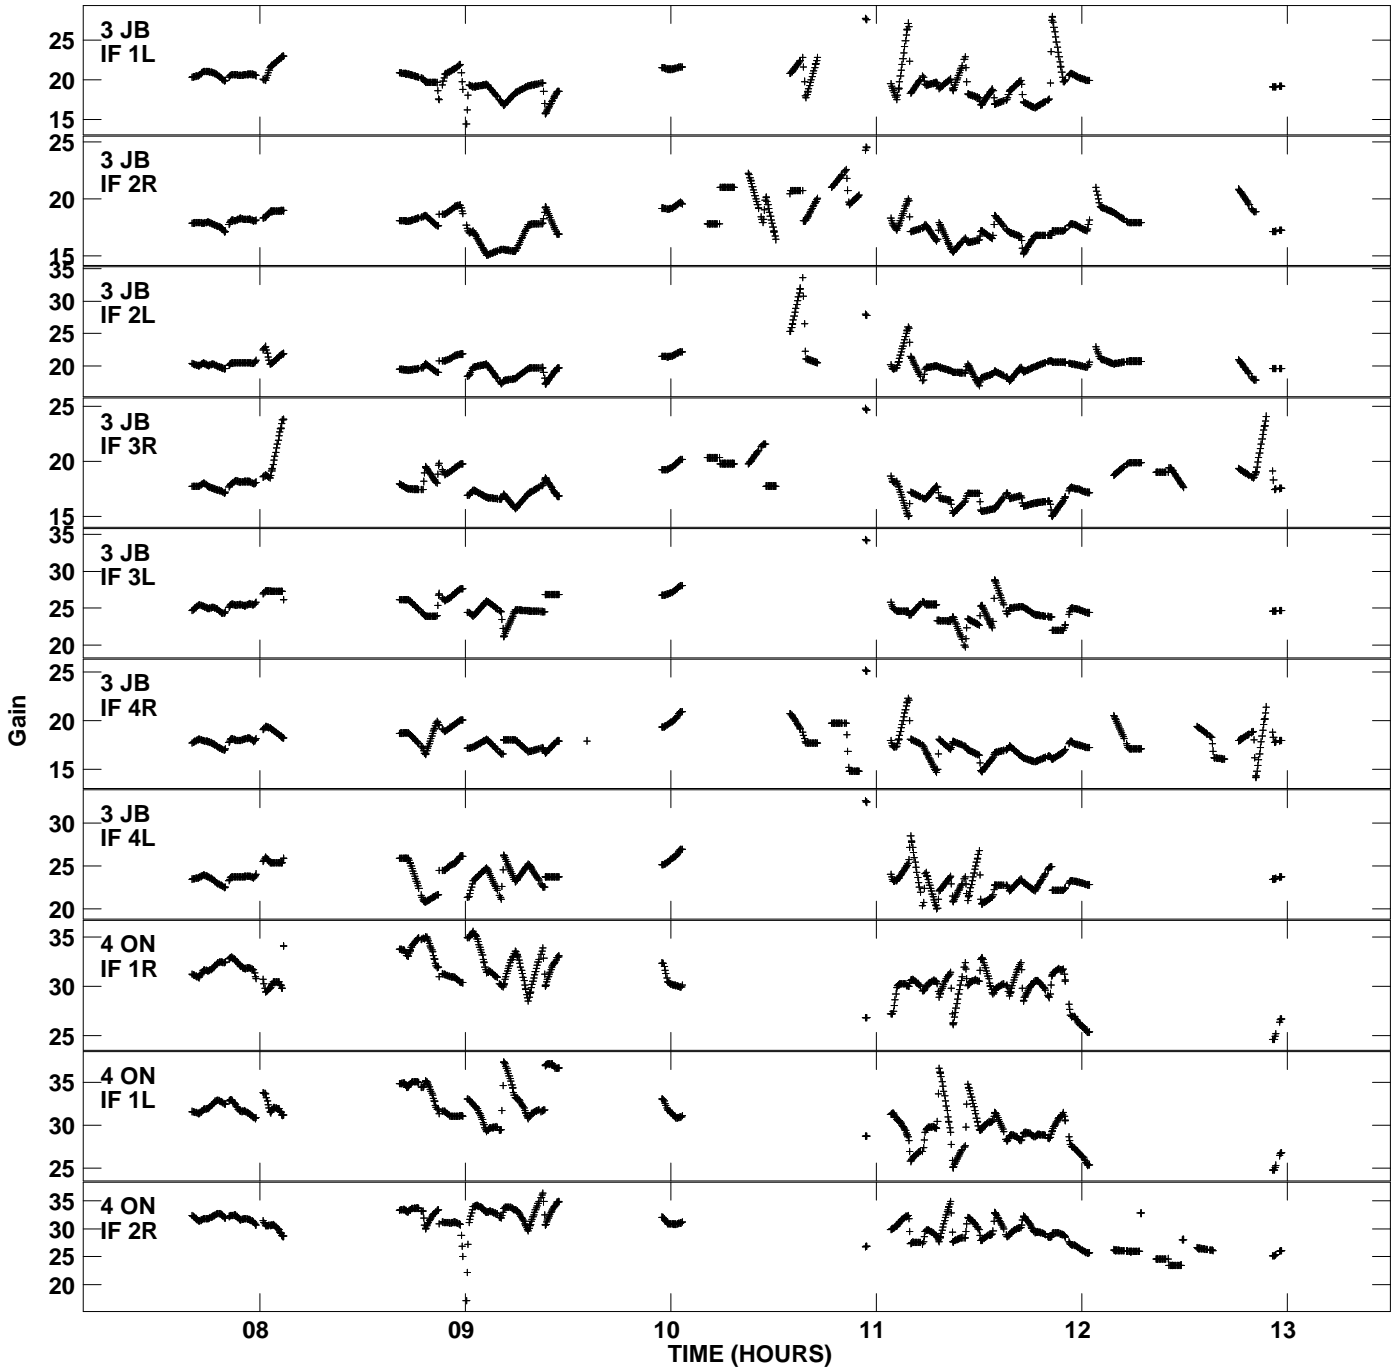

Plot file version 1 created 26-DEC-2006 15:52:55
 Gain amp vs UTC time for RP006.TMP.1
 CL 4 Rpol & Lpol IF 1 - 4

Plot file version 2 created 26-DEC-2006 15:52:55
Gain amp vs UTC time for RP006.TMP.1
CL 4 Rpol & Lpol IF 1 - 4

Plot file version 3 created 26-DEC-2006 15:52:55
 Gain amp vs UTC time for RP006.TMP.1
 CL 4 Rpol & Lpol IF 1 - 4

Plot file version 4 created 26-DEC-2006 15:52:55
 Gain amp vs UTC time for RP006.TMP.1
 CL 4 Rpol & Lpol IF 1 - 4

Plot file version 5 created 26-DEC-2006 15:52:55
Gain amp vs UTC time for RP006.TMP.1
CL 4 Rpol & Lpol IF 1 - 4