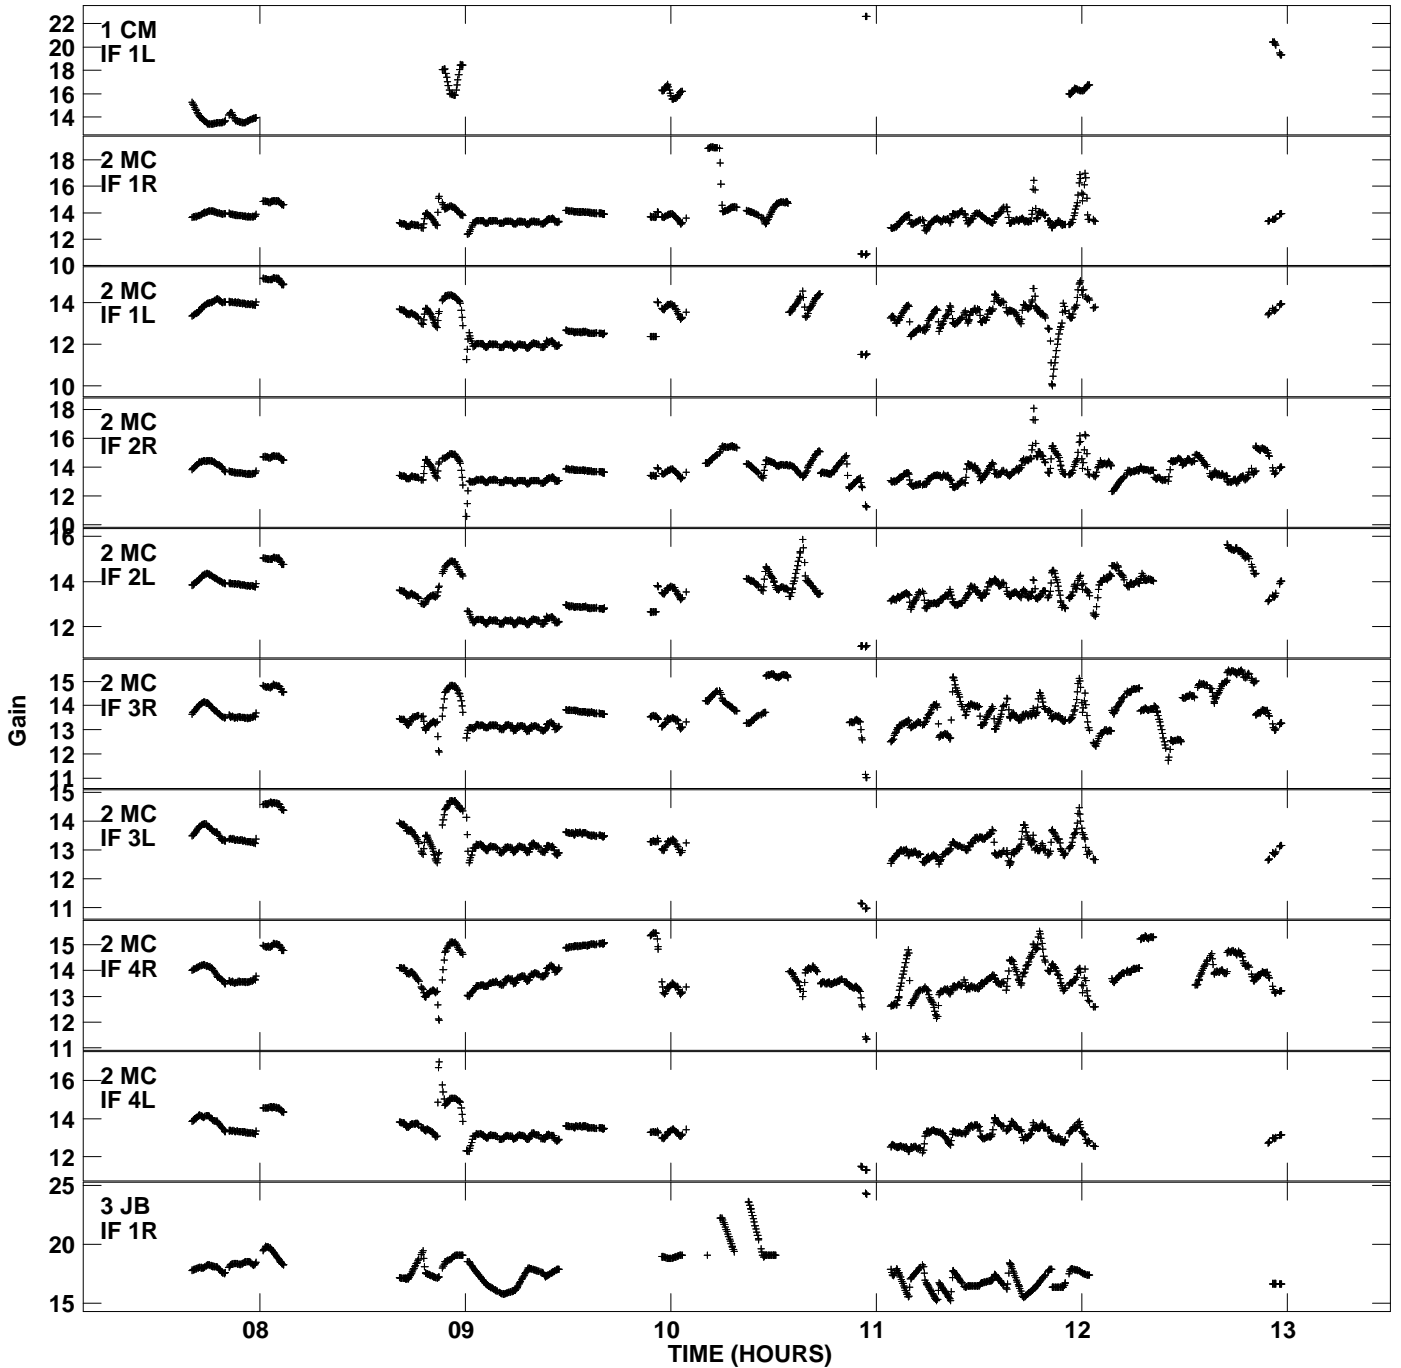

Plot file version 1 created 26-DEC-2006 15:52:55
 Gain amp vs UTC time for RP006.TMP.1
 CL 4 Rpol & Lpol IF 1 - 4

Plot file version 2 created 26-DEC-2006 15:52:55
Gain amp vs UTC time for RP006.TMP.1
CL 4 Rpol & Lpol IF 1 - 4

Plot file version 3 created 26-DEC-2006 15:52:55
 Gain amp vs UTC time for RP006.TMP.1
 CL 4 Rpol & Lpol IF 1 - 4

Plot file version 4 created 26-DEC-2006 15:52:55
 Gain amp vs UTC time for RP006.TMP.1
 CL 4 Rpol & Lpol IF 1 - 4

Plot file version 5 created 26-DEC-2006 15:52:55
Gain amp vs UTC time for RP006.TMP.1
CL 4 Rpol & Lpol IF 1 - 4