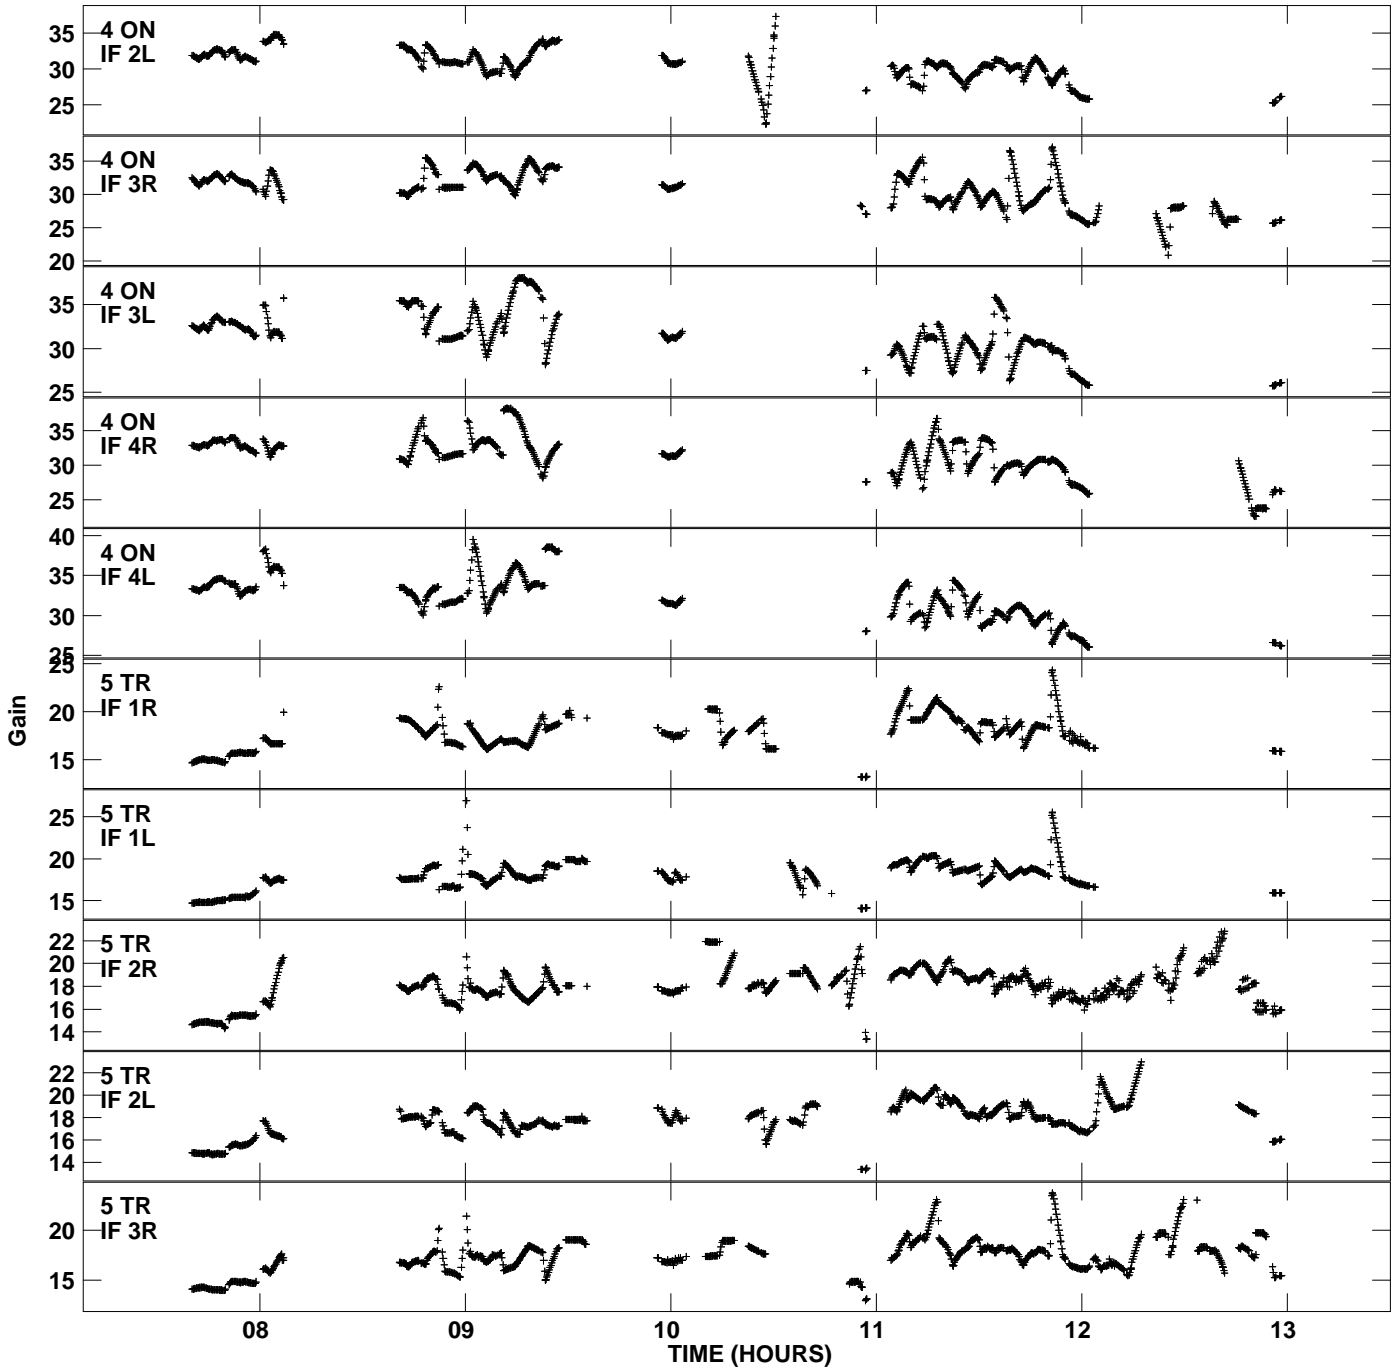

Plot file version 1 created 26-DEC-2006 15:52:55
 Gain amp vs UTC time for RP006.TMP.1
 CL 4 Rpol & Lpol IF 1 - 4

Plot file version 2 created 26-DEC-2006 15:52:55
Gain amp vs UTC time for RP006.TMP.1
CL 4 Rpol & Lpol IF 1 - 4

Plot file version 3 created 26-DEC-2006 15:52:55
 Gain amp vs UTC time for RP006.TMP.1
 CL 4 Rpol & Lpol IF 1 - 4

Plot file version 4 created 26-DEC-2006 15:52:55
 Gain amp vs UTC time for RP006.TMP.1
 CL 4 Rpol & Lpol IF 1 - 4

Plot file version 5 created 26-DEC-2006 15:52:55
Gain amp vs UTC time for RP006.TMP.1
CL 4 Rpol & Lpol IF 1 - 4