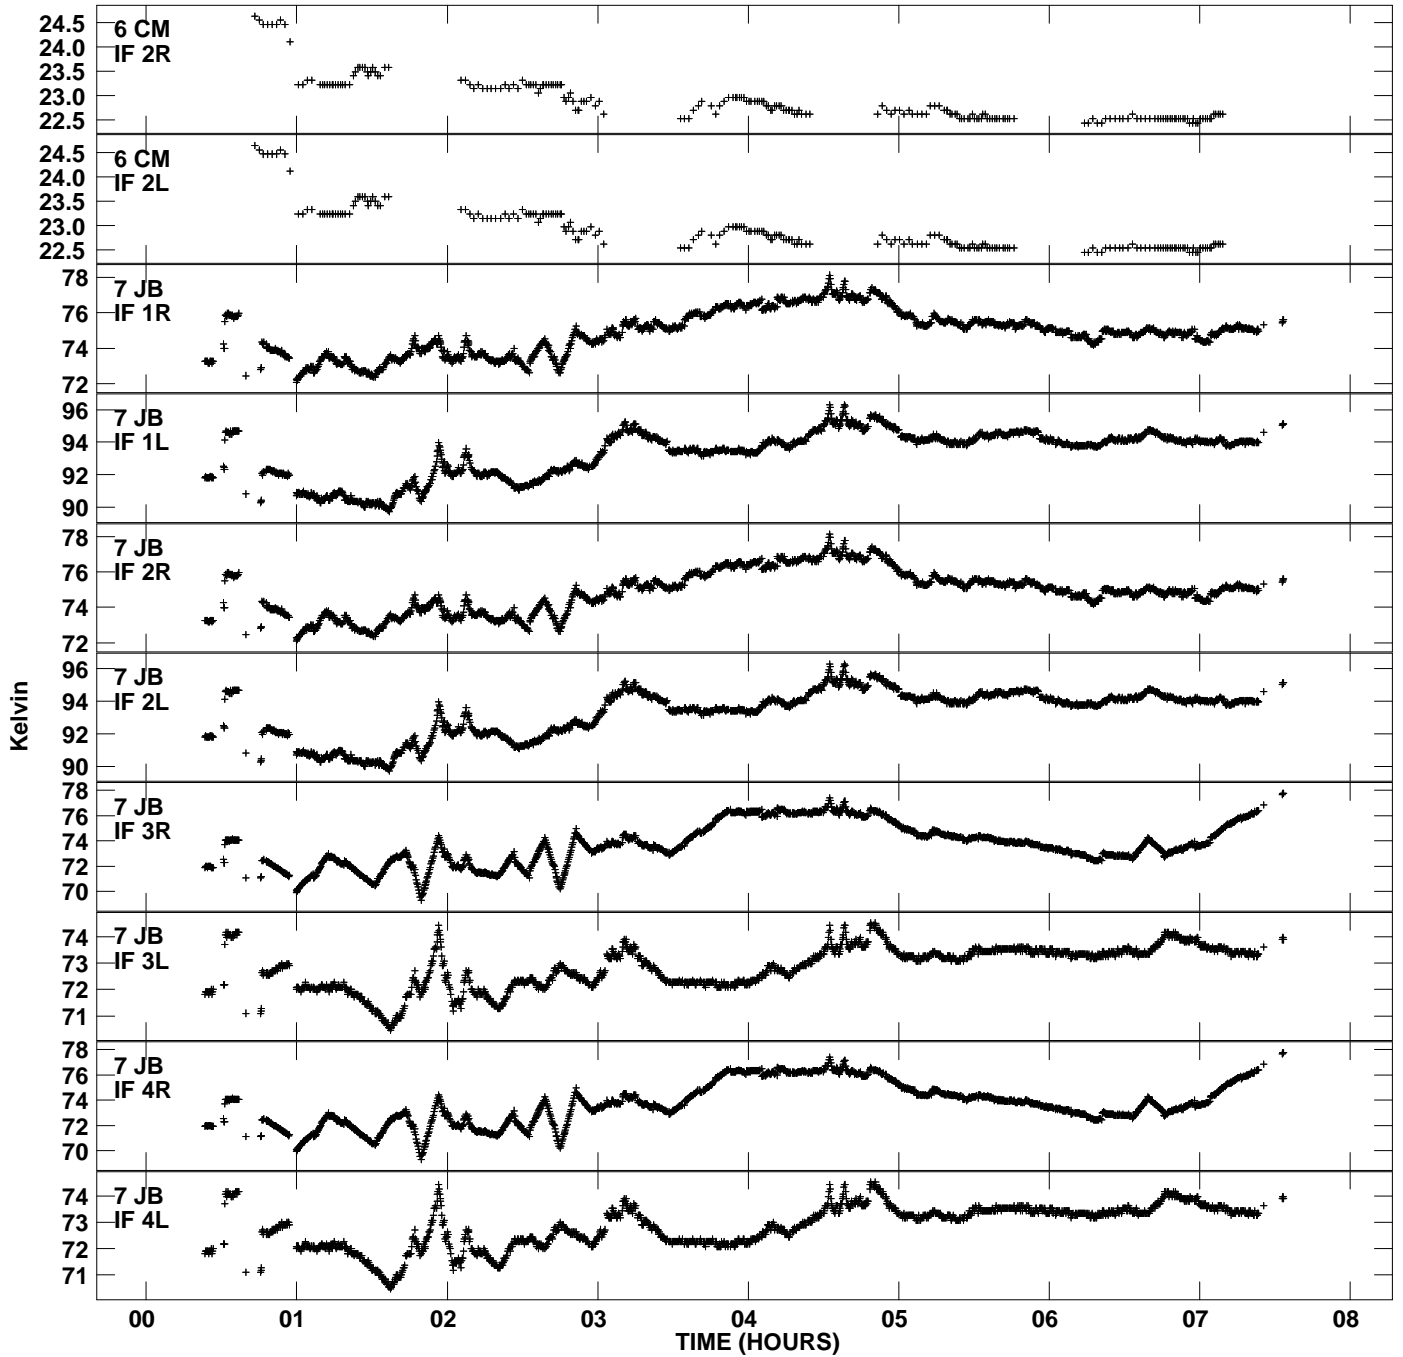

Plot file version 2 created 10-DEC-2008 18:22:10
Tsys vs UTC time for RP014A.UVDATA.1
TY 1 Rpol & Lpol IF 1 - 4

Plot file version 3 created 10-DEC-2008 18:22:11
Tsyst vs UTC time for RP014A.UVDATA.1
TY 1 Rpol & Lpol IF 1 - 4

Plot file version 4 created 10-DEC-2008 18:22:11
Tsyst vs UTC time for RP014A.UVDATA.1
TY 1 Rpol & Lpol IF 1 - 4

Plot file version 5 created 10-DEC-2008 18:22:11
Tsyst vs UTC time for RP014A.UVDATA.1
TY 1 Rpol & Lpol IF 1 - 4

Plot file version 6 created 10-DEC-2008 18:22:11
Tsys vs UTC time for RP014A.UVDATA.1
TY 1 Rpol & Lpol IF 1 - 4

Plot file version 7 created 10-DEC-2008 18:22:11
Tsys vs UTC time for RP014A.UVDATA.1
TY 1 Rpol & Lpol IF 1 - 4