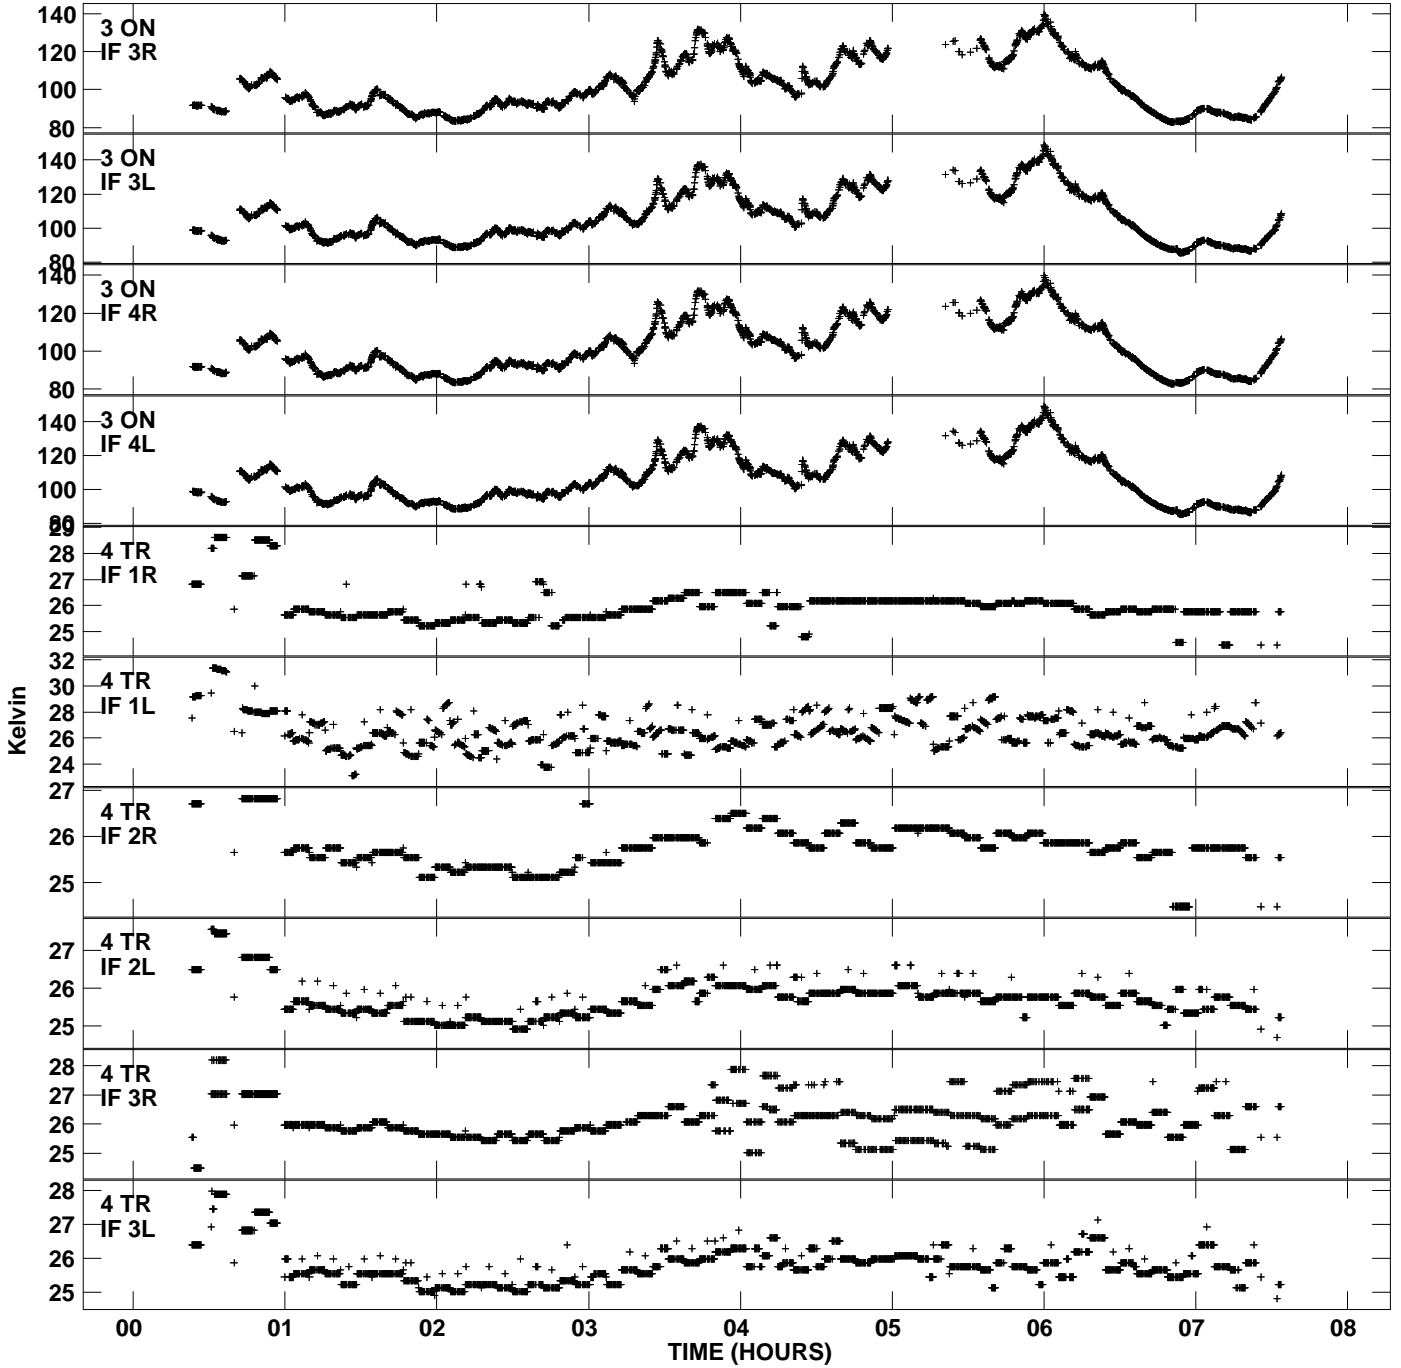

Plot file version 2 created 10-DEC-2008 18:22:10
Tsys vs UTC time for RP014A.UVDATA.1
TY 1 Rpol & Lpol IF 1 - 4

Plot file version 3 created 10-DEC-2008 18:22:11
Tsyst vs UTC time for RP014A.UVDATA.1
TY 1 Rpol & Lpol IF 1 - 4

Plot file version 4 created 10-DEC-2008 18:22:11
Tsyst vs UTC time for RP014A.UVDATA.1
TY 1 Rpol & Lpol IF 1 - 4

Plot file version 5 created 10-DEC-2008 18:22:11
Tsyst vs UTC time for RP014A.UVDATA.1
TY 1 Rpol & Lpol IF 1 - 4

Plot file version 6 created 10-DEC-2008 18:22:11
Tsys vs UTC time for RP014A.UVDATA.1
TY 1 Rpol & Lpol IF 1 - 4

Plot file version 7 created 10-DEC-2008 18:22:11
Tsys vs UTC time for RP014A.UVDATA.1
TY 1 Rpol & Lpol IF 1 - 4