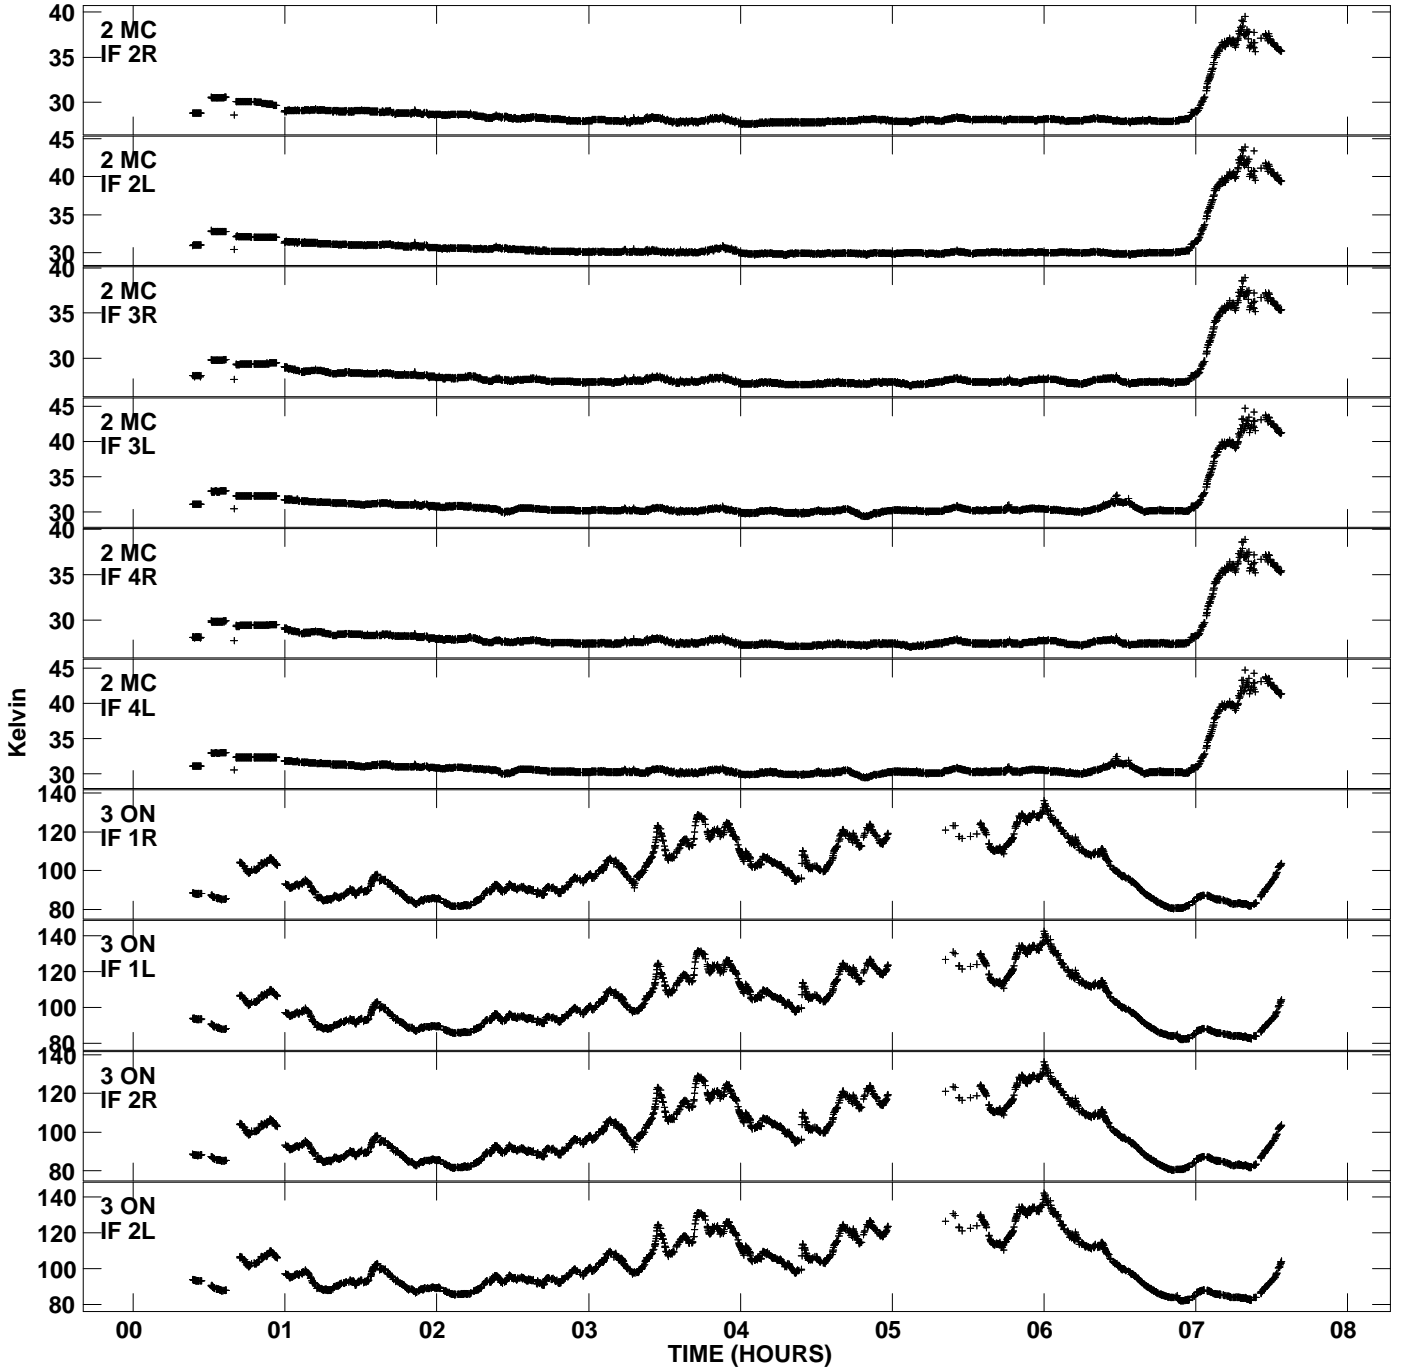

Plot file version 2 created 10-DEC-2008 18:22:10
Tsys vs UTC time for RP014A.UVDATA.1
TY 1 Rpol & Lpol IF 1 - 4

Plot file version 3 created 10-DEC-2008 18:22:11
Tsyst vs UTC time for RP014A.UVDATA.1
TY 1 Rpol & Lpol IF 1 - 4

Plot file version 4 created 10-DEC-2008 18:22:11
Tsyst vs UTC time for RP014A.UVDATA.1
TY 1 Rpol & Lpol IF 1 - 4

Plot file version 5 created 10-DEC-2008 18:22:11
Tsyst vs UTC time for RP014A.UVDATA.1
TY 1 Rpol & Lpol IF 1 - 4

Plot file version 6 created 10-DEC-2008 18:22:11
Tsys vs UTC time for RP014A.UVDATA.1
TY 1 Rpol & Lpol IF 1 - 4

Plot file version 7 created 10-DEC-2008 18:22:11
Tsys vs UTC time for RP014A.UVDATA.1
TY 1 Rpol & Lpol IF 1 - 4