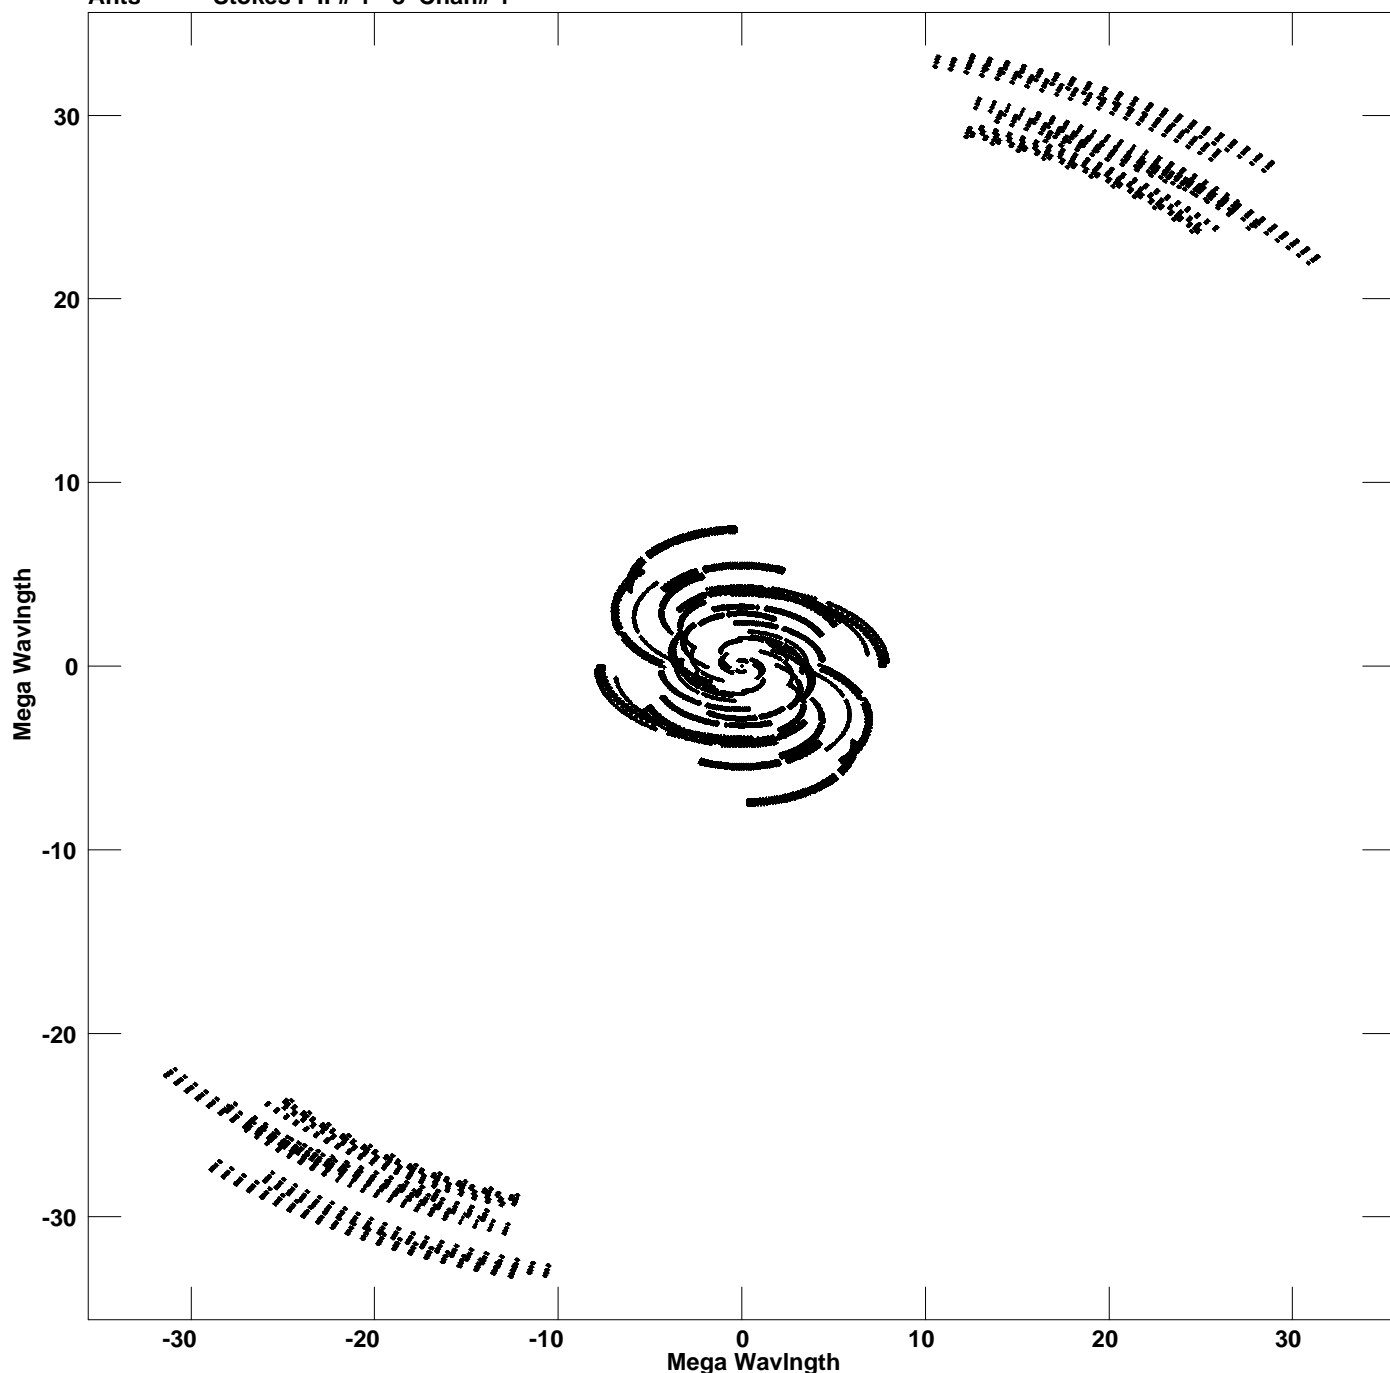

Plot file version 1 created 21-OCT-2009 21:44:11
V vs U for J0137+3122.MULTI.1 Source:J0137+3122
Ants * - * Stokes I IF# 1 - 8 Chan# 1

Freq = 1.6270 GHz, Bw = 8.000 MHz