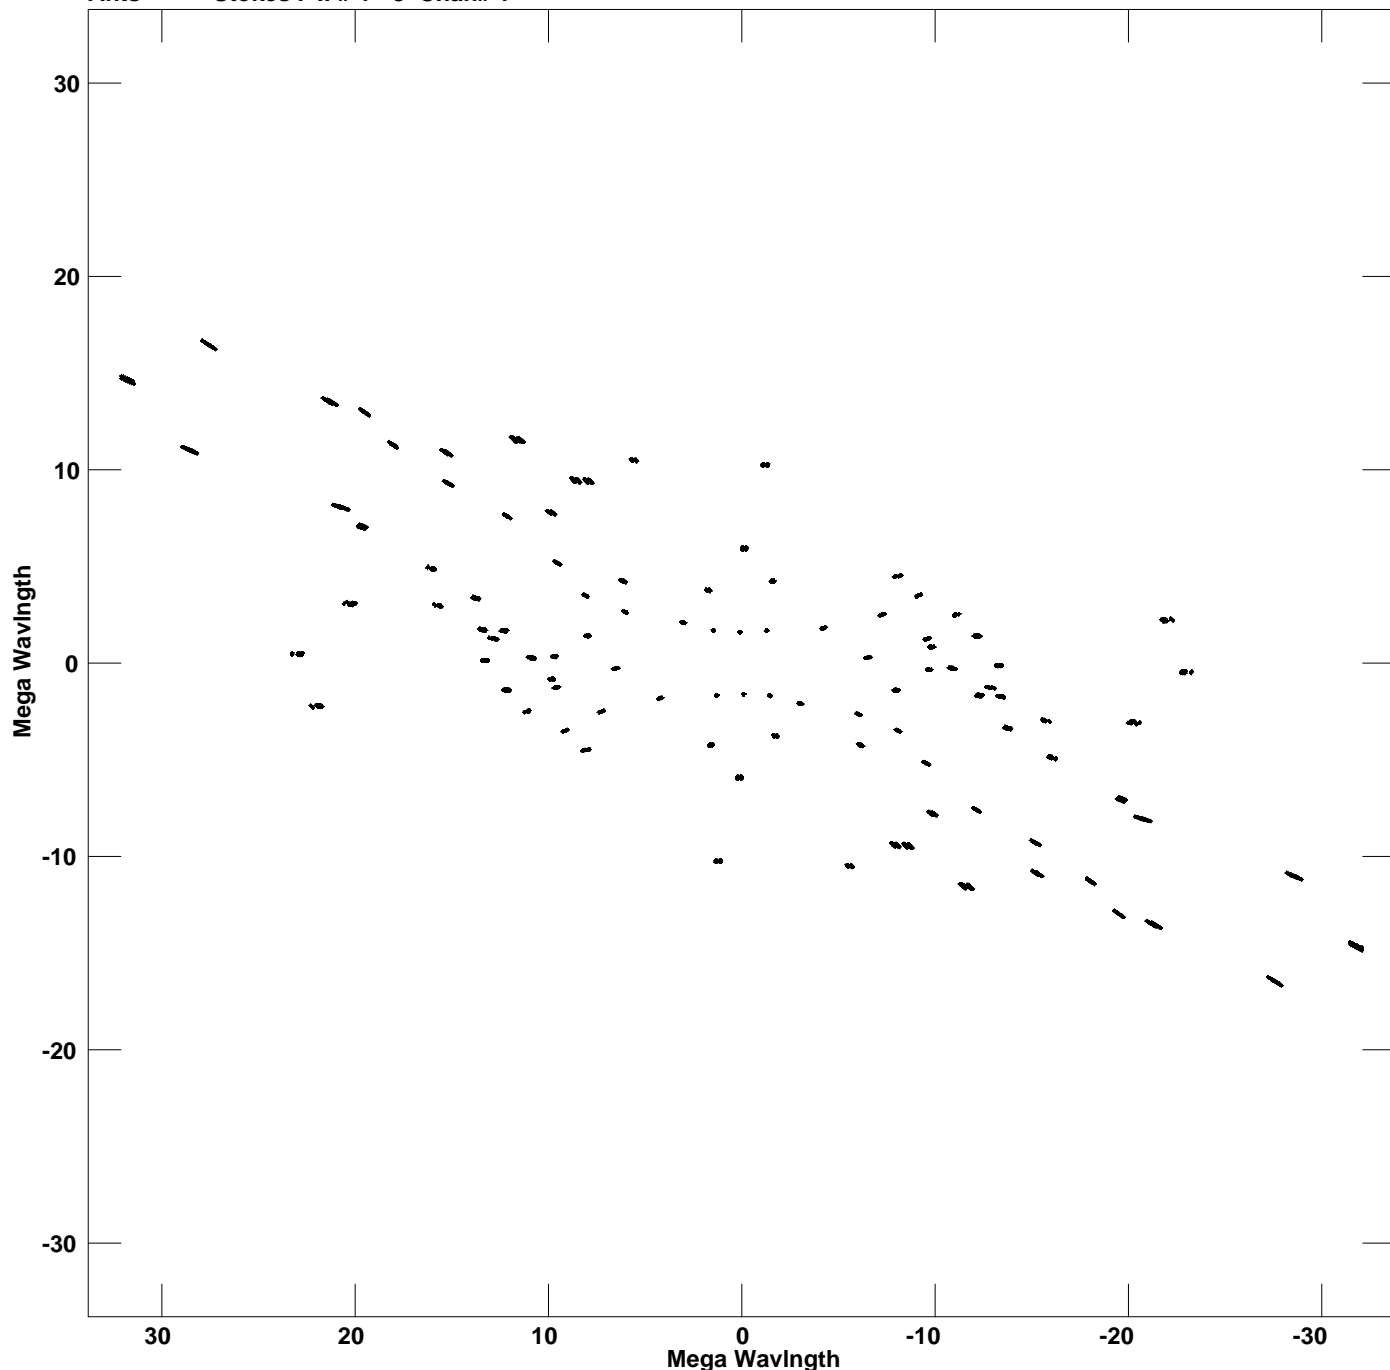

Plot file version 1 created 25-NOV-2011 13:06:38  
V vs U for J1455-1700.MULTI.1 Source:J1455-1700  
Ants \* - \* Stokes I IF# 1 - 8 Chan# 1

Freq = 4.9347 GHz, Bw = 16.000 MHz