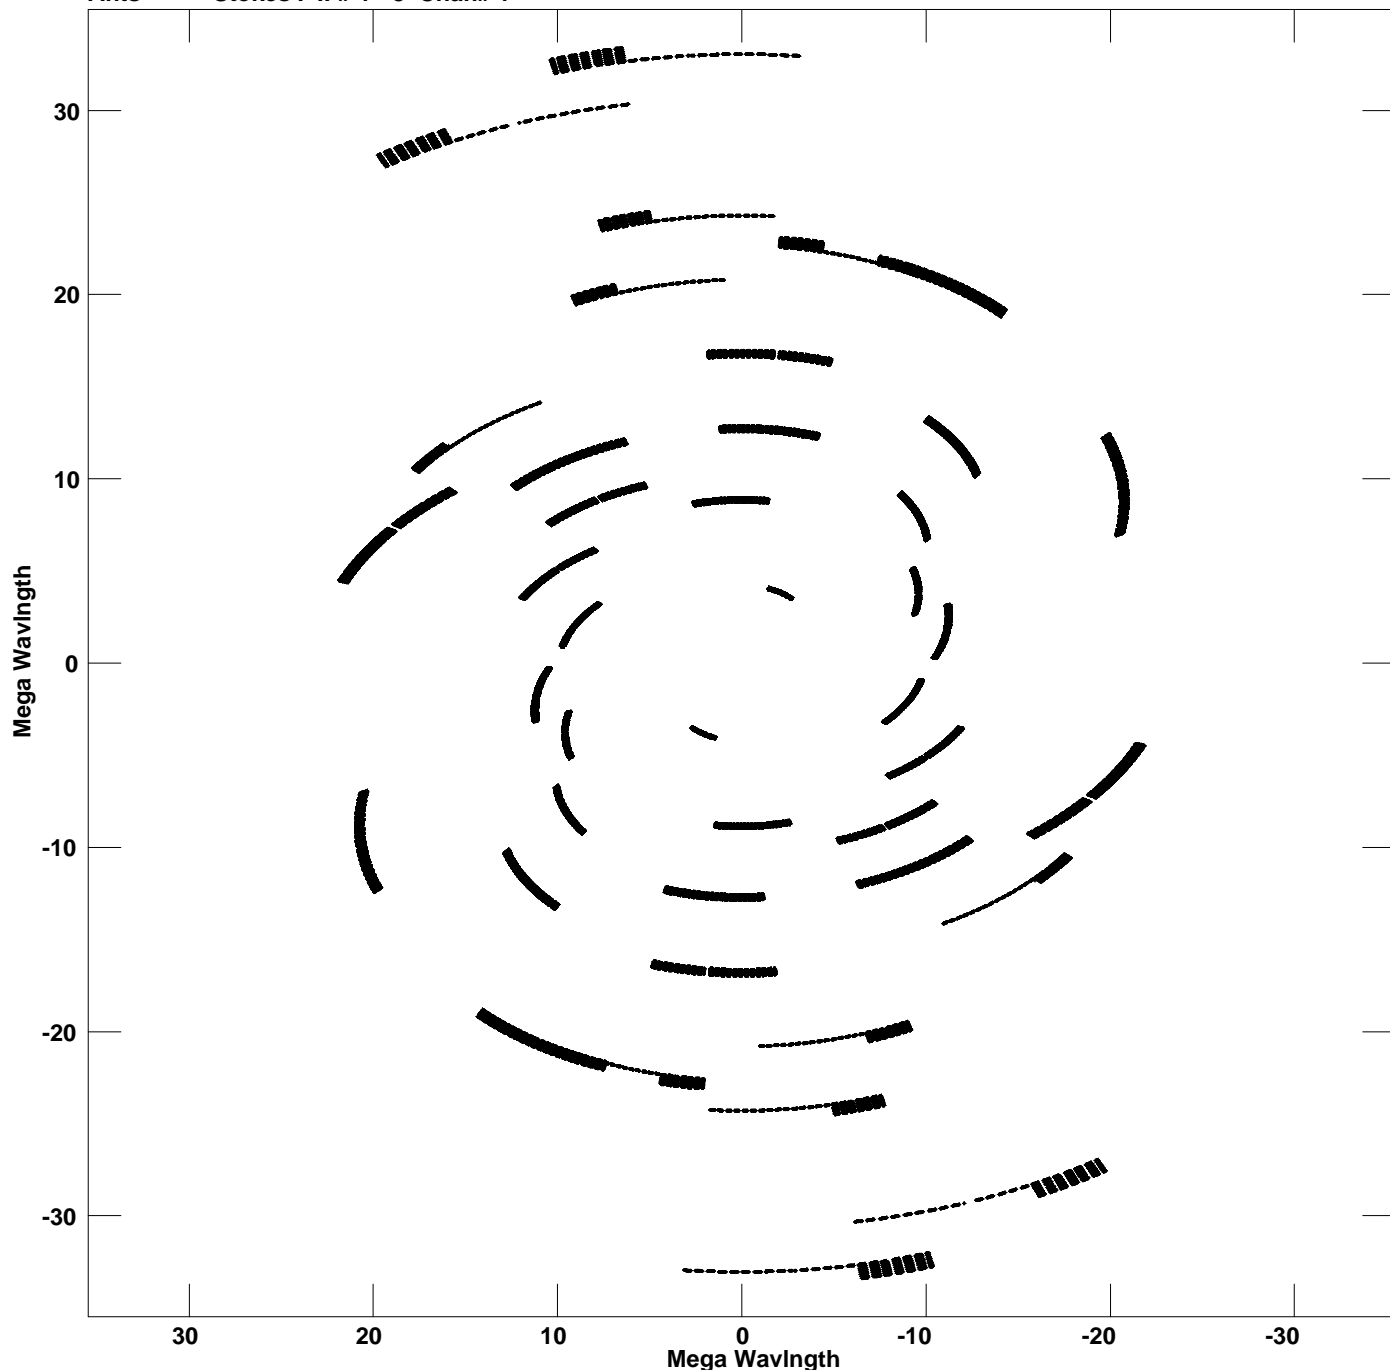

Plot file version 1 created 28-MAR-2011 14:04:11  
V vs U for SN11XX.MULTI.1 Source:SN11XX  
Ants \* - \* Stokes I IF# 1 - 8 Chan# 1

Freq = 4.9350 GHz, Bw = 16.000 MHz