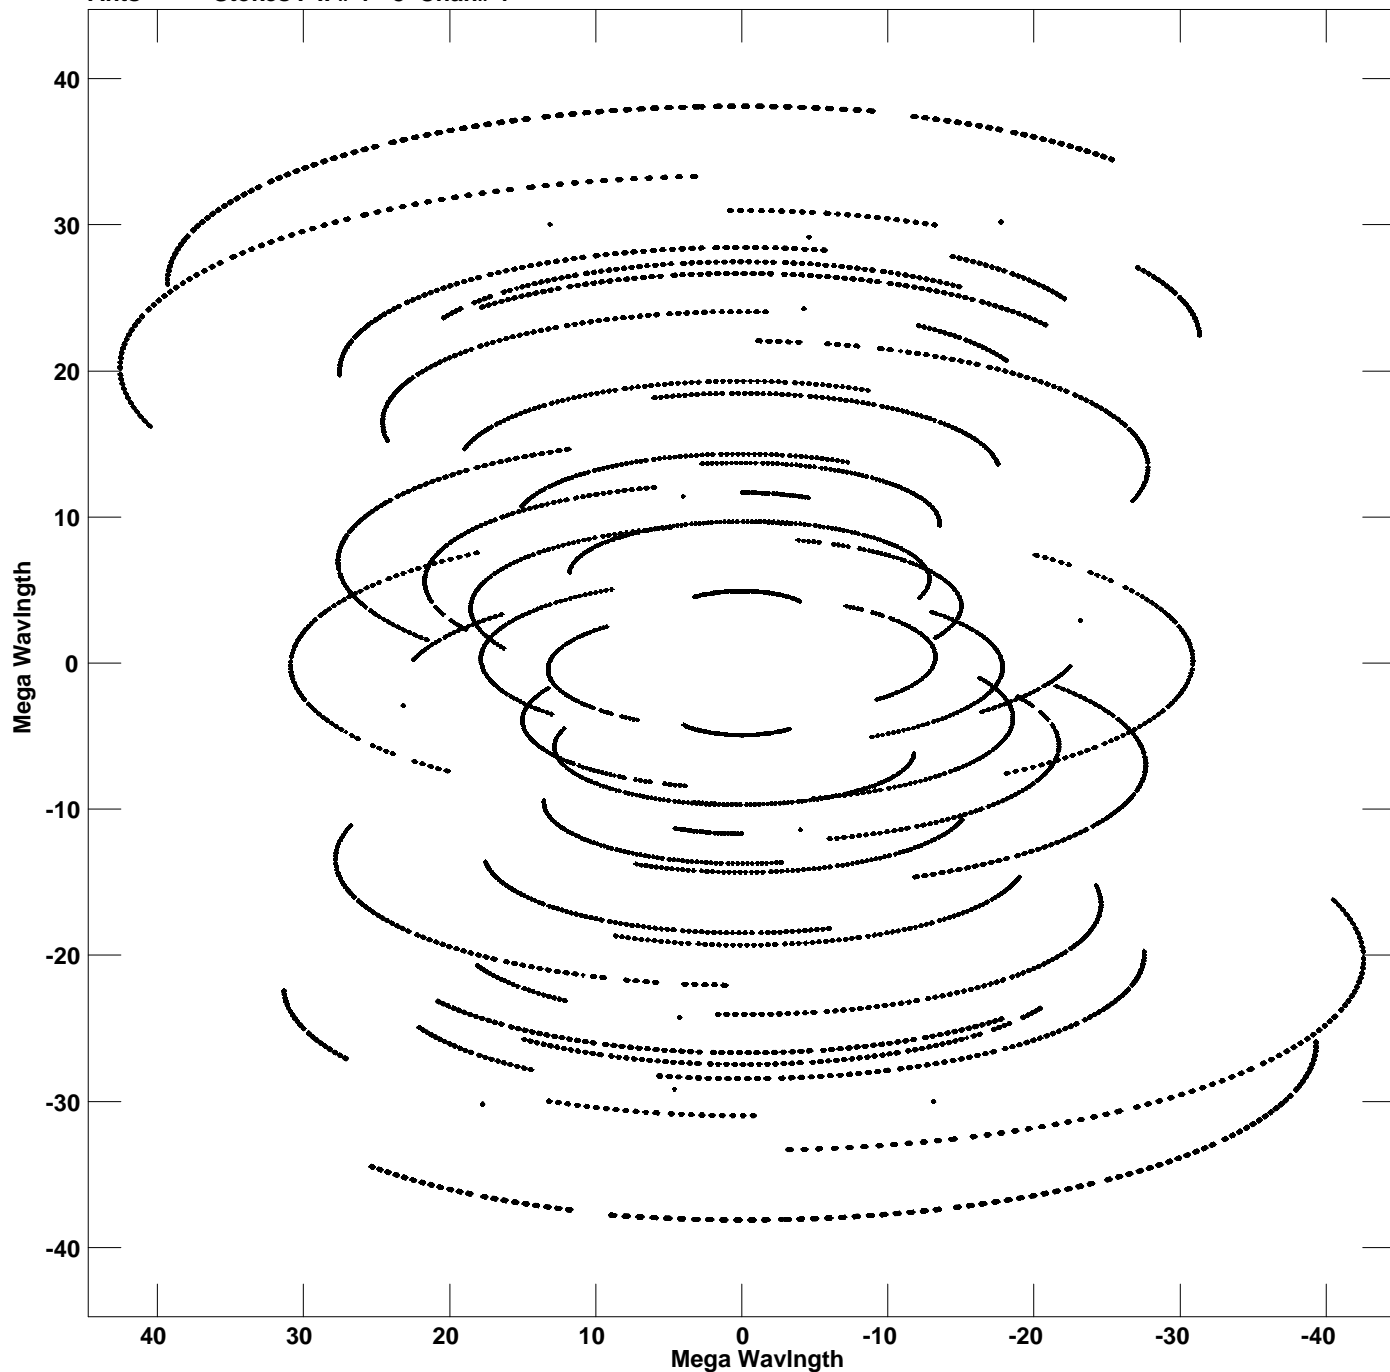

Plot file version 1 created 20-MAY-2016 12:09:39
V vs U for S255.MULTI.1 Source:S255
Ants * - * Stokes I IF# 1 - 8 Chan# 1

Freq = 6.6635 GHz, Bw = 2.000 MHz