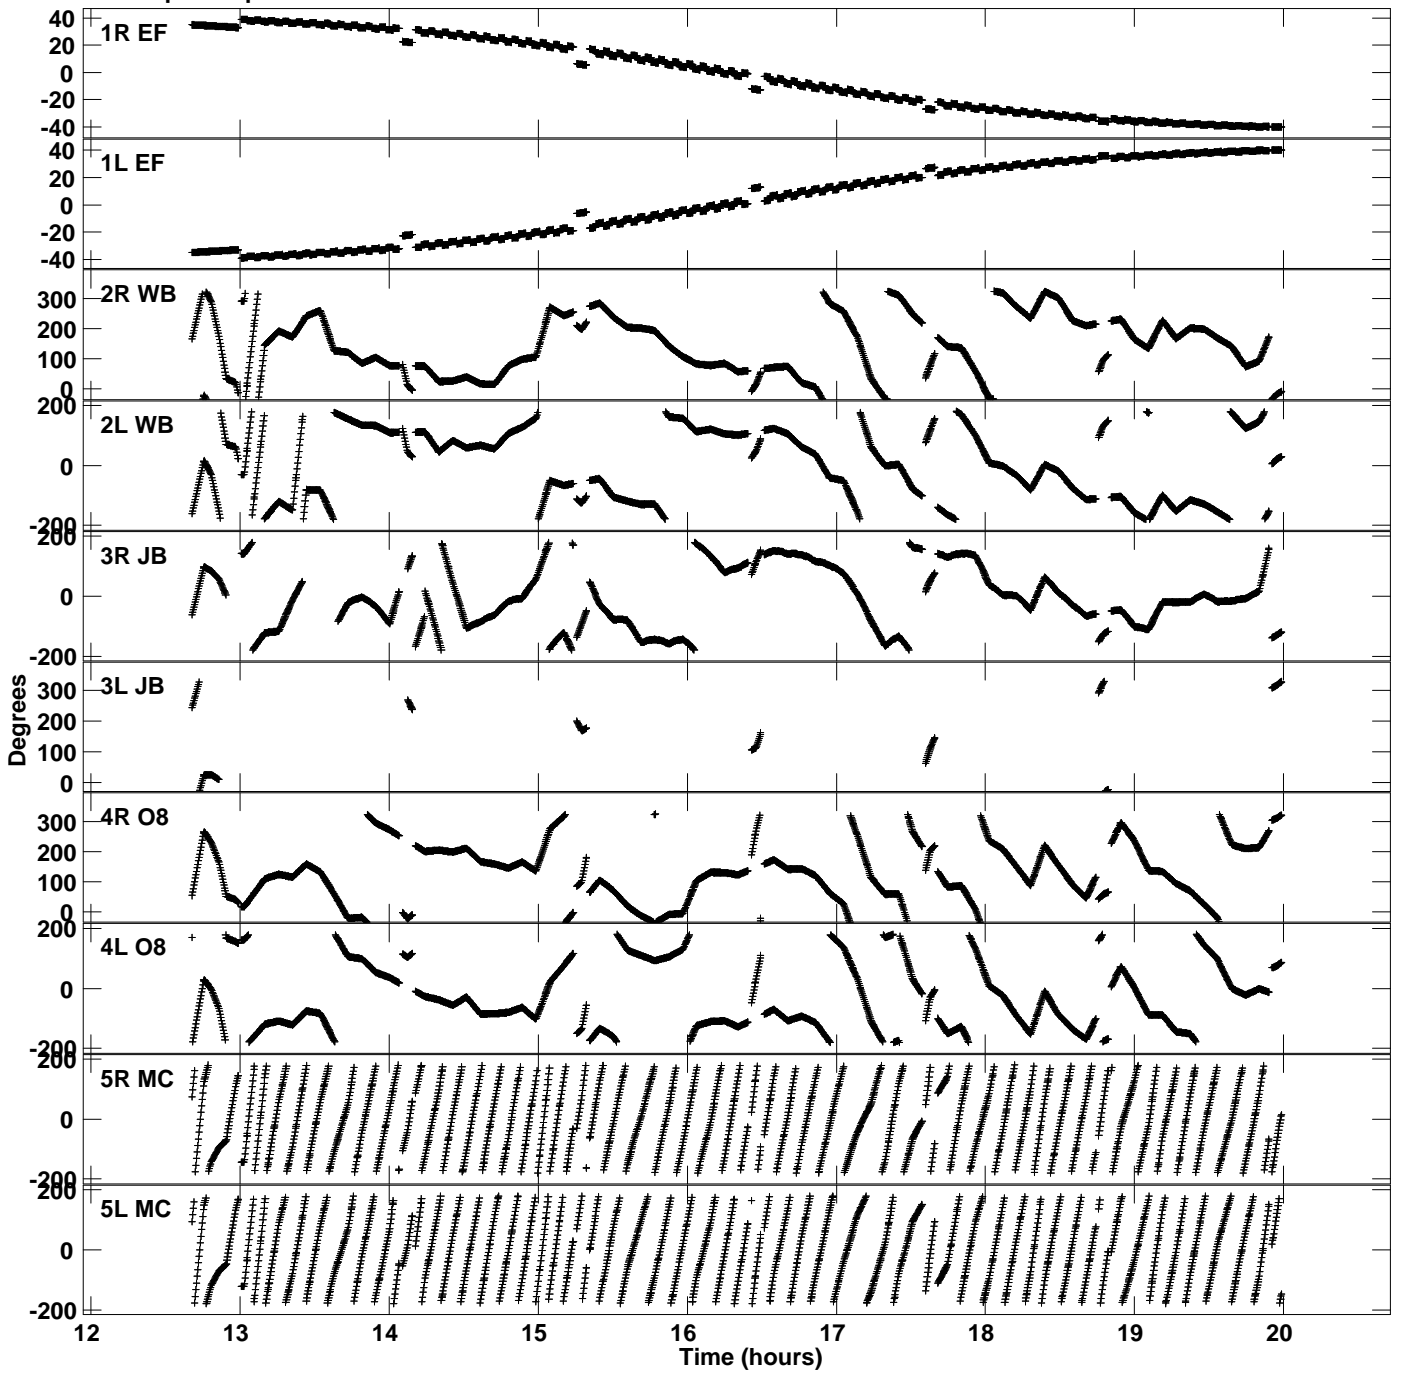

Plot file version 1 created 20-MAY-2016 17:34:57
Gain phs vs UTC time for RS002_2.UVDATA.1
CL 3 Rpol & Lpol IF 1

Plot file version 2 created 20-MAY-2016 17:34:57
Gain phs vs UTC time for RS002_2.UVDATA.1
CL 3 Rpol & Lpol IF 1