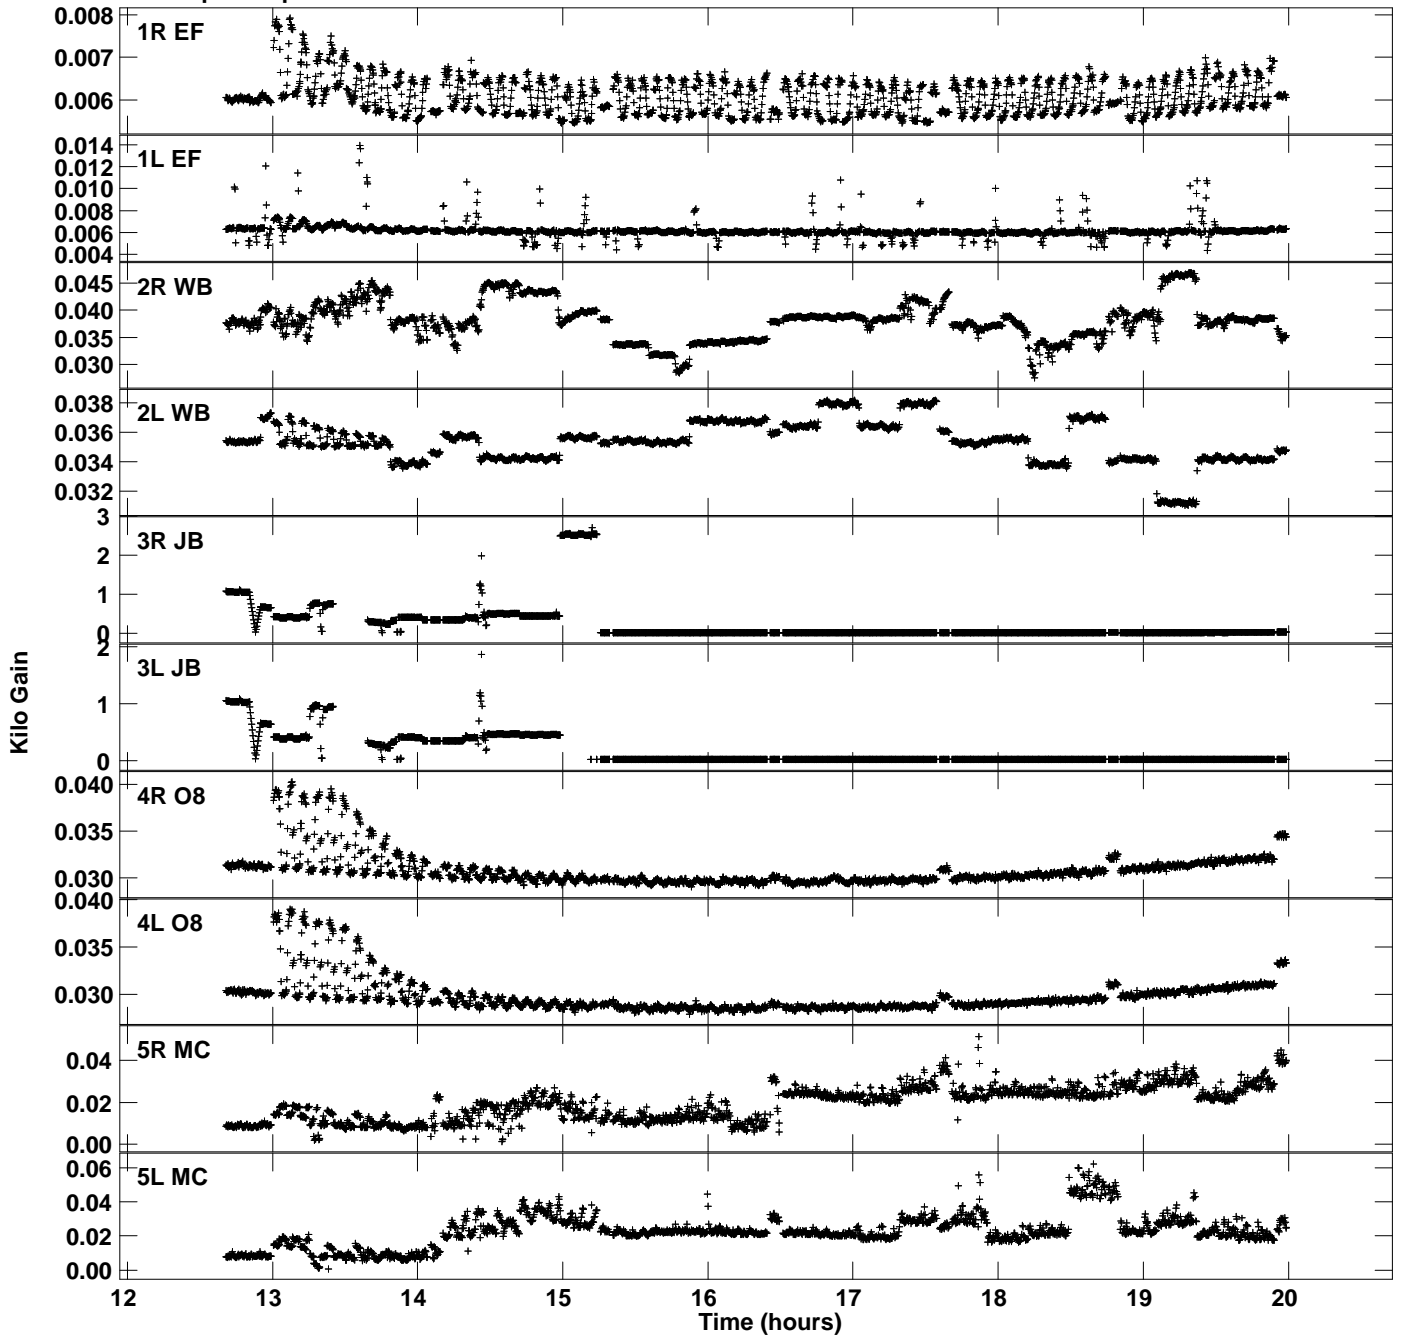

Plot file version 1 created 20-MAY-2016 13:43:17  
Gain amp vs UTC time for RS002\_2.UVDATA.1  
CL 2 Rpol & Lpol IF 1

Plot file version 2 created 20-MAY-2016 13:43:17  
Gain amp vs UTC time for RS002\_2.UVDATA.1  
CL 2 Rpol & Lpol IF 1