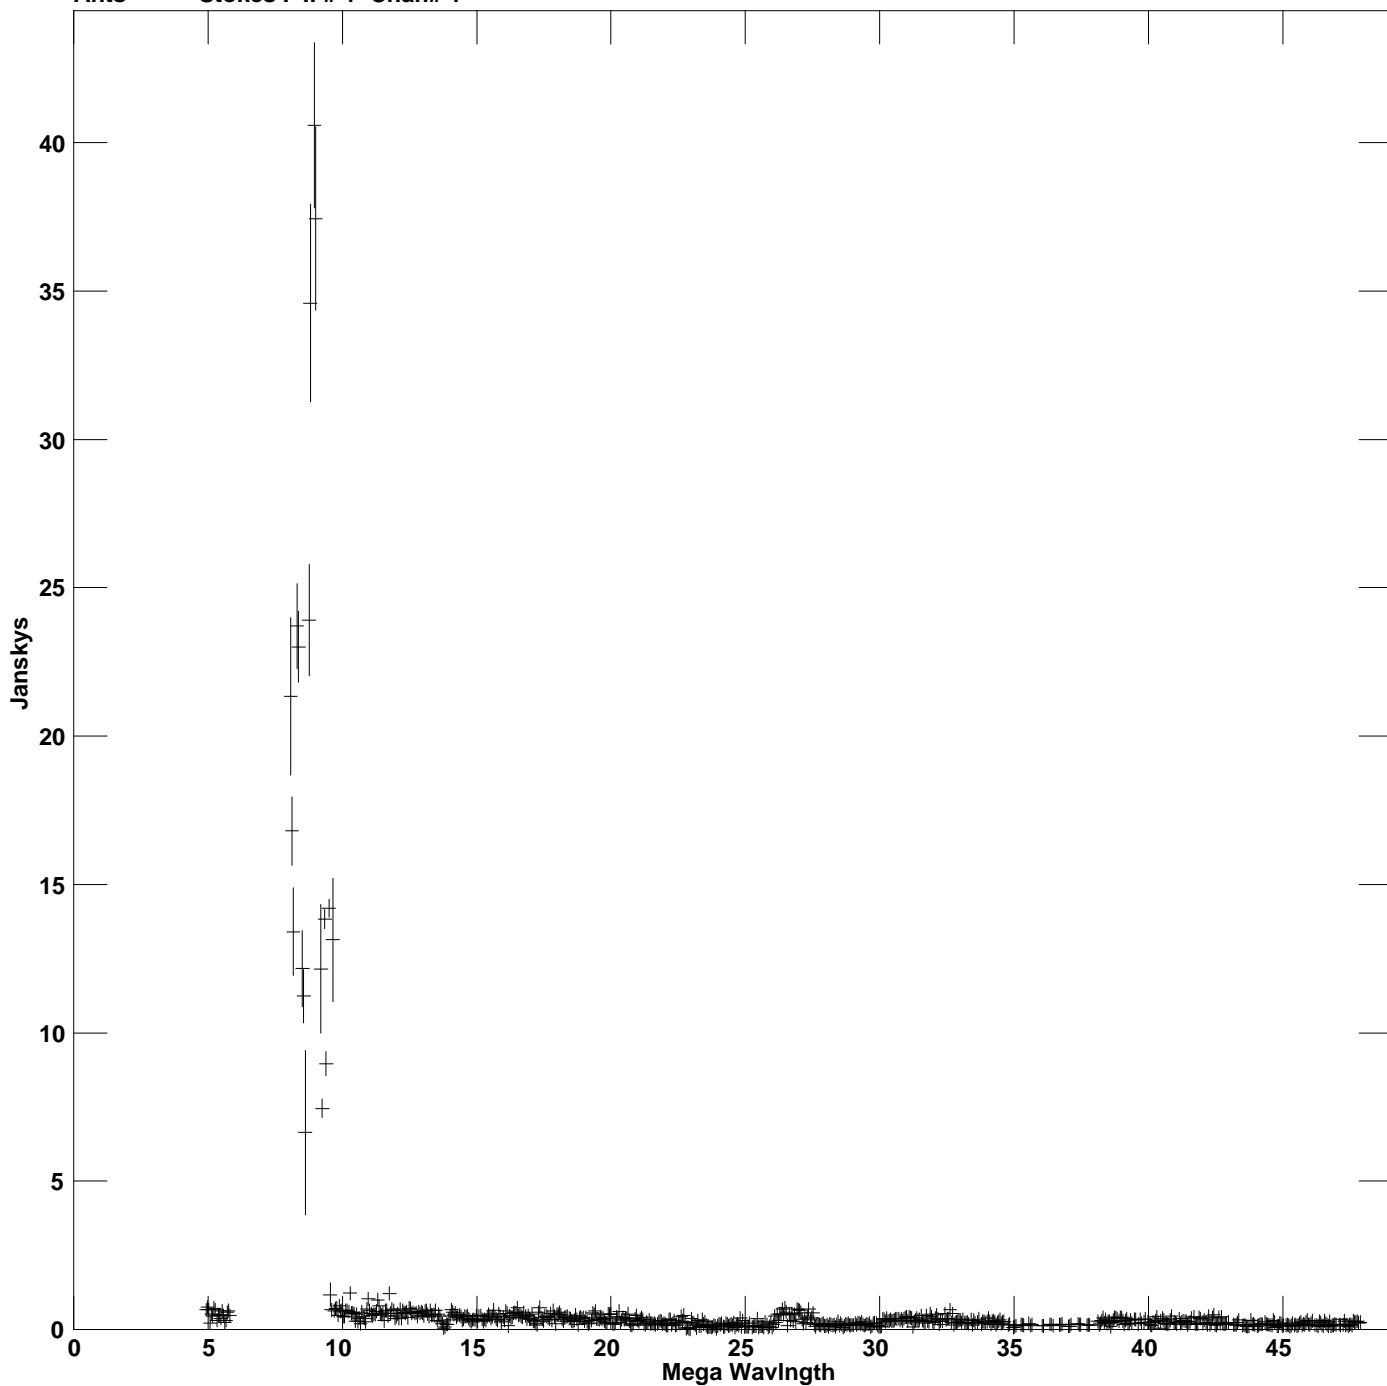

Plot file version 1 created 20-MAY-2016 17:46:48  
Amplitude vs UV dist for S255.MULTI.1 Source:S255  
Ants \* - \* Stokes I IF# 1 Chan# 1

Freq = 6.6675 GHz, Bw = 2.000 MHz