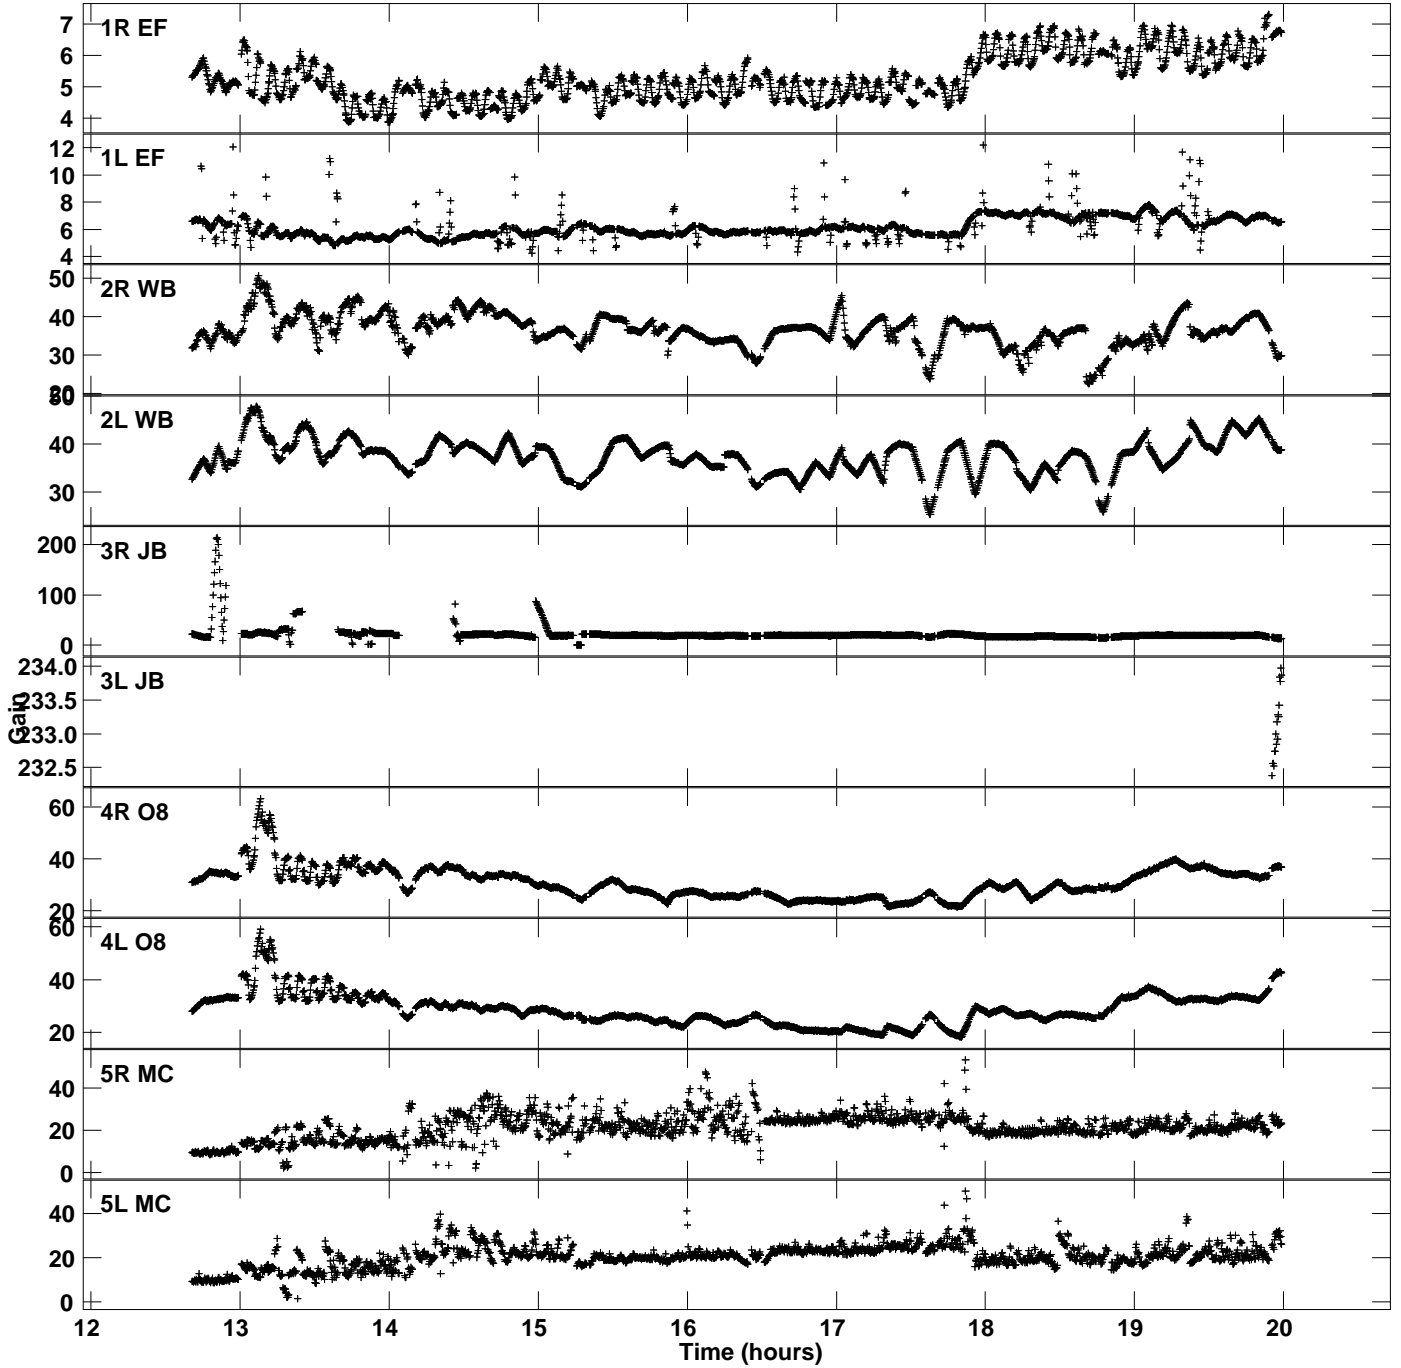

Plot file version 1 created 20-MAY-2016 17:46:50  
Gain amp vs UTC time for RS002\_2.TMP.1  
CL 4 Rpol & Lpol IF 1

Plot file version 2 created 20-MAY-2016 17:46:51  
Gain amp vs UTC time for RS002\_2.TMP.1  
CL 4 Rpol & Lpol IF 1