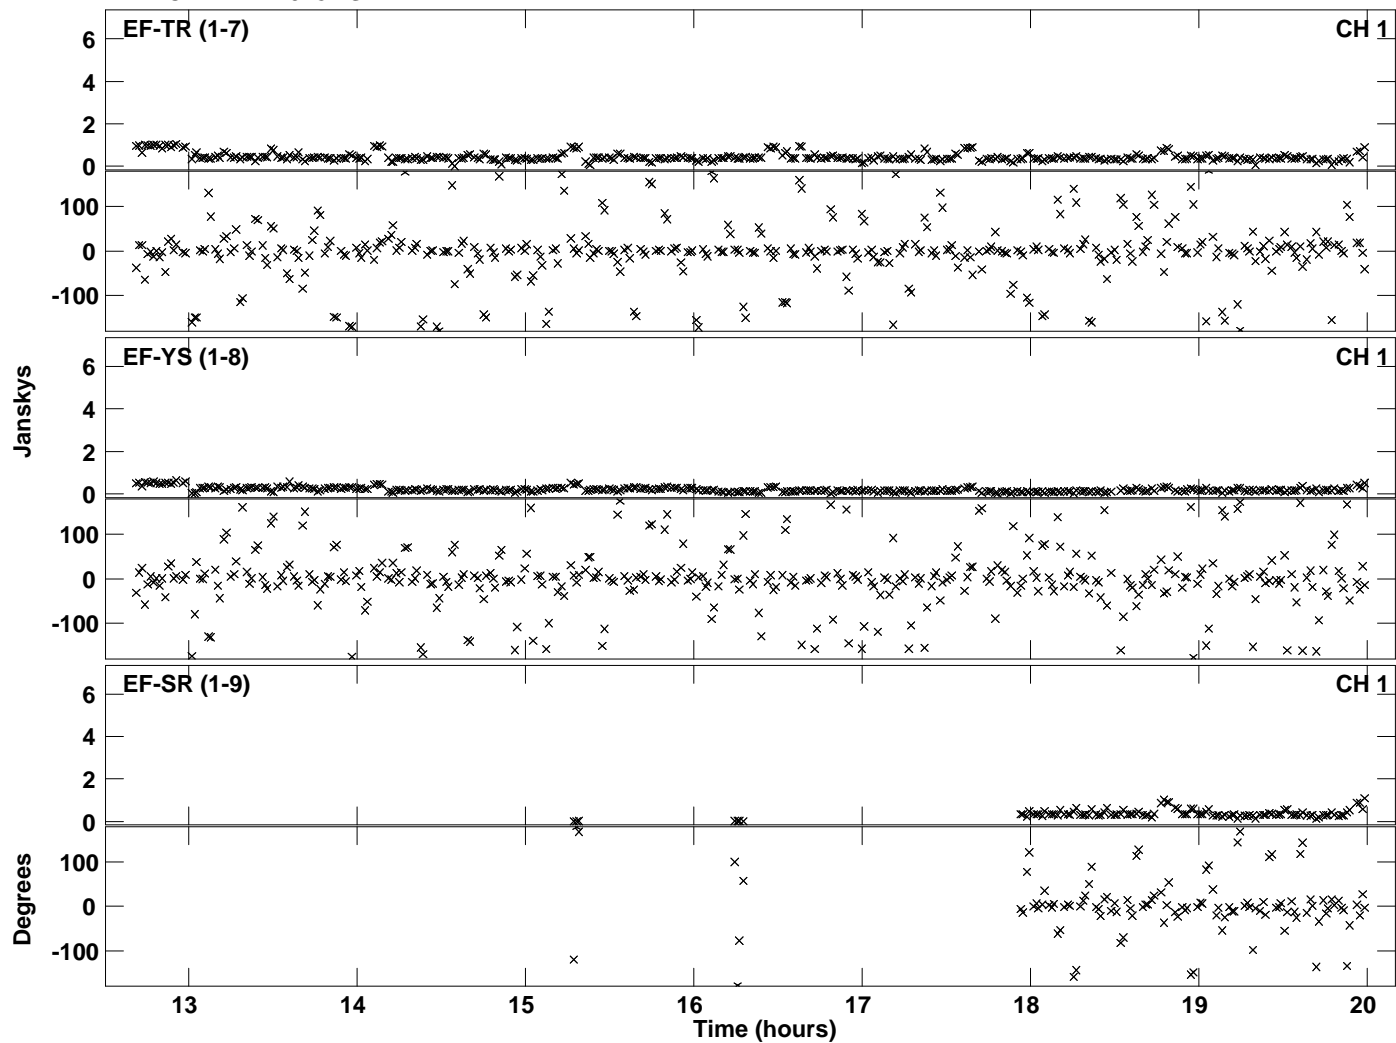

Plot file version 1 created 20-MAY-2016 17:40:32
Amplitude andPhase vs Time for RS002 2.UVDATA.1 Vect aver. CL # 3
IF 1 CHAN 1 - 2048 STK LL

Plot file version 2 created 20-MAY-2016 17:40:32
Amplitude andPhase vs Time for RS002 2.UVDATA.1 Vect aver. CL # 3
IF 1 CHAN 1 - 2048 STK LL

Plot file version 3 created 20-MAY-2016 17:43:19
Amplitude andPhase vs Time for RS002 2.UVDATA.1 Vect aver. CL # 3
IF 1 CHAN 1 - 2048 STK RR

Plot file version 4 created 20-MAY-2016 17:43:19
Amplitude andPhase vs Time for RS002 2.UVDATA.1 Vect aver. CL # 3
IF 1 CHAN 1 - 2048 STK RR