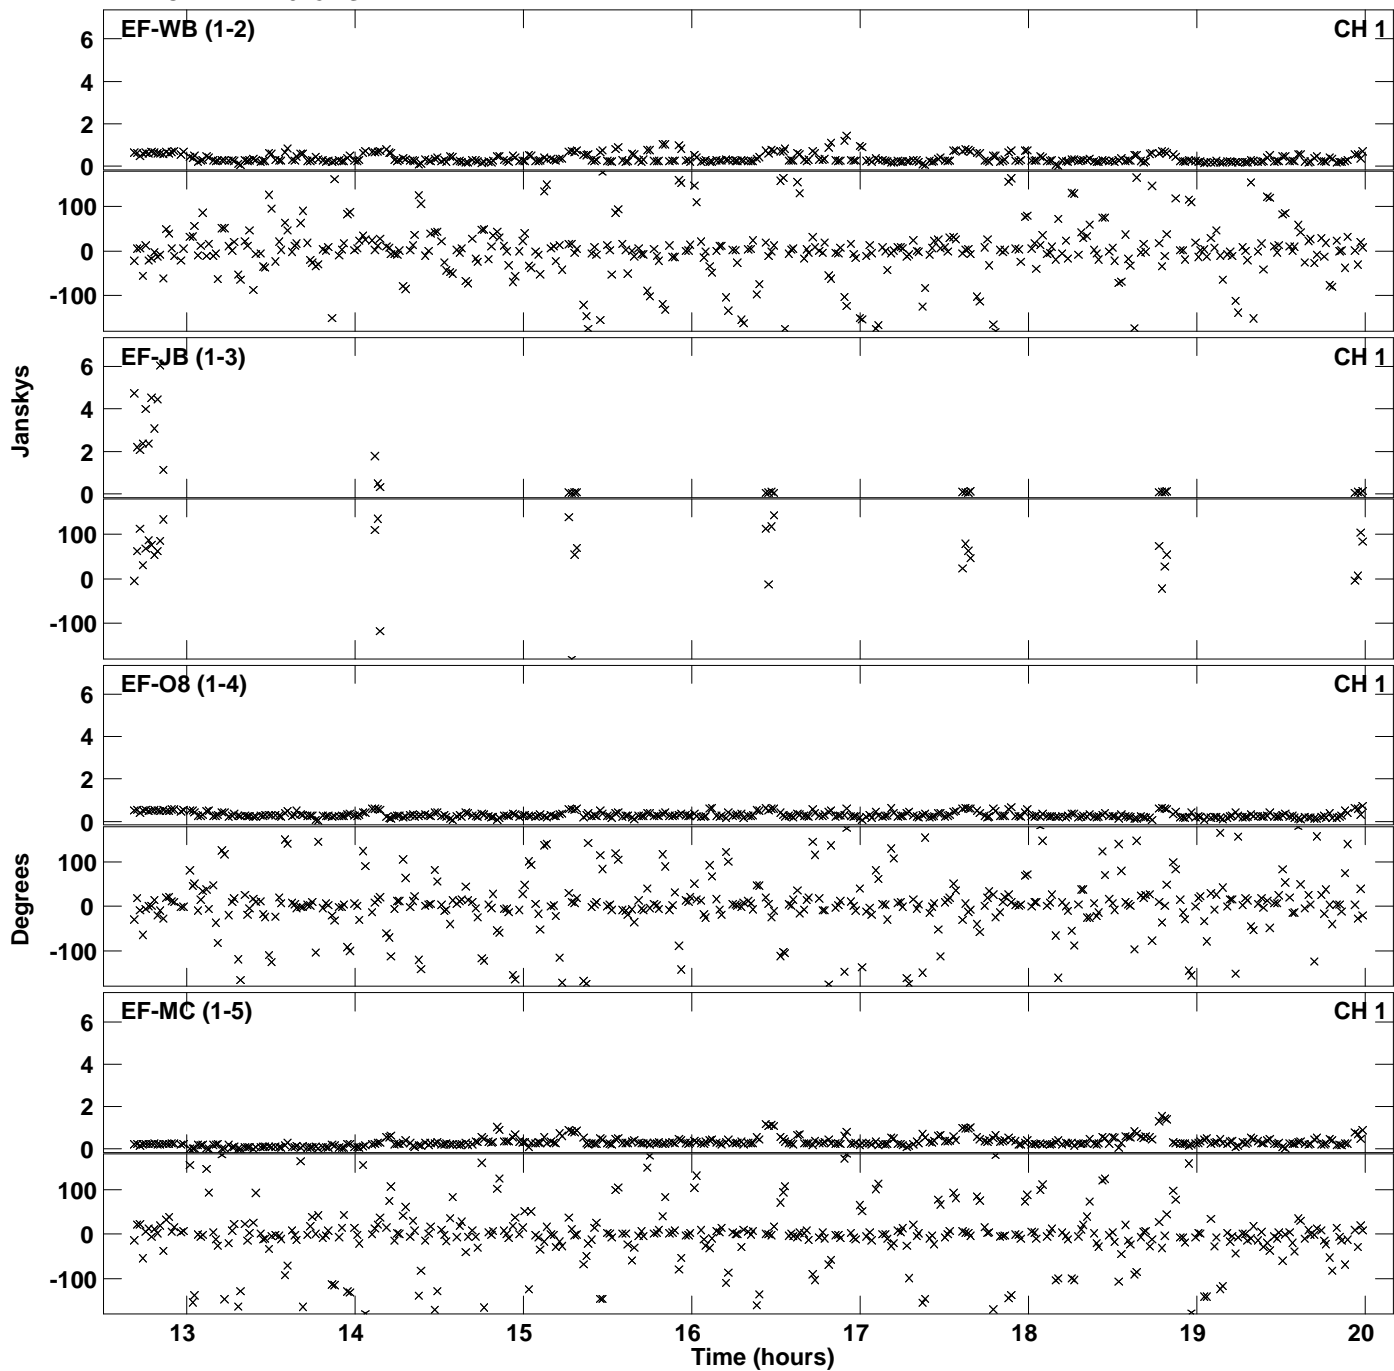

Plot file version 1 created 20-MAY-2016 17:40:32
Amplitude andPhase vs Time for RS002 2.UVDATA.1 Vect aver. CL # 3
IF 1 CHAN 1 - 2048 STK LL

Plot file version 2 created 20-MAY-2016 17:40:32
Amplitude andPhase vs Time for RS002 2.UVDATA.1 Vect aver. CL # 3
IF 1 CHAN 1 - 2048 STK LL

Plot file version 3 created 20-MAY-2016 17:43:19
Amplitude andPhase vs Time for RS002 2.UVDATA.1 Vect aver. CL # 3
IF 1 CHAN 1 - 2048 STK RR

Plot file version 4 created 20-MAY-2016 17:43:19
Amplitude andPhase vs Time for RS002 2.UVDATA.1 Vect aver. CL # 3
IF 1 CHAN 1 - 2048 STK RR