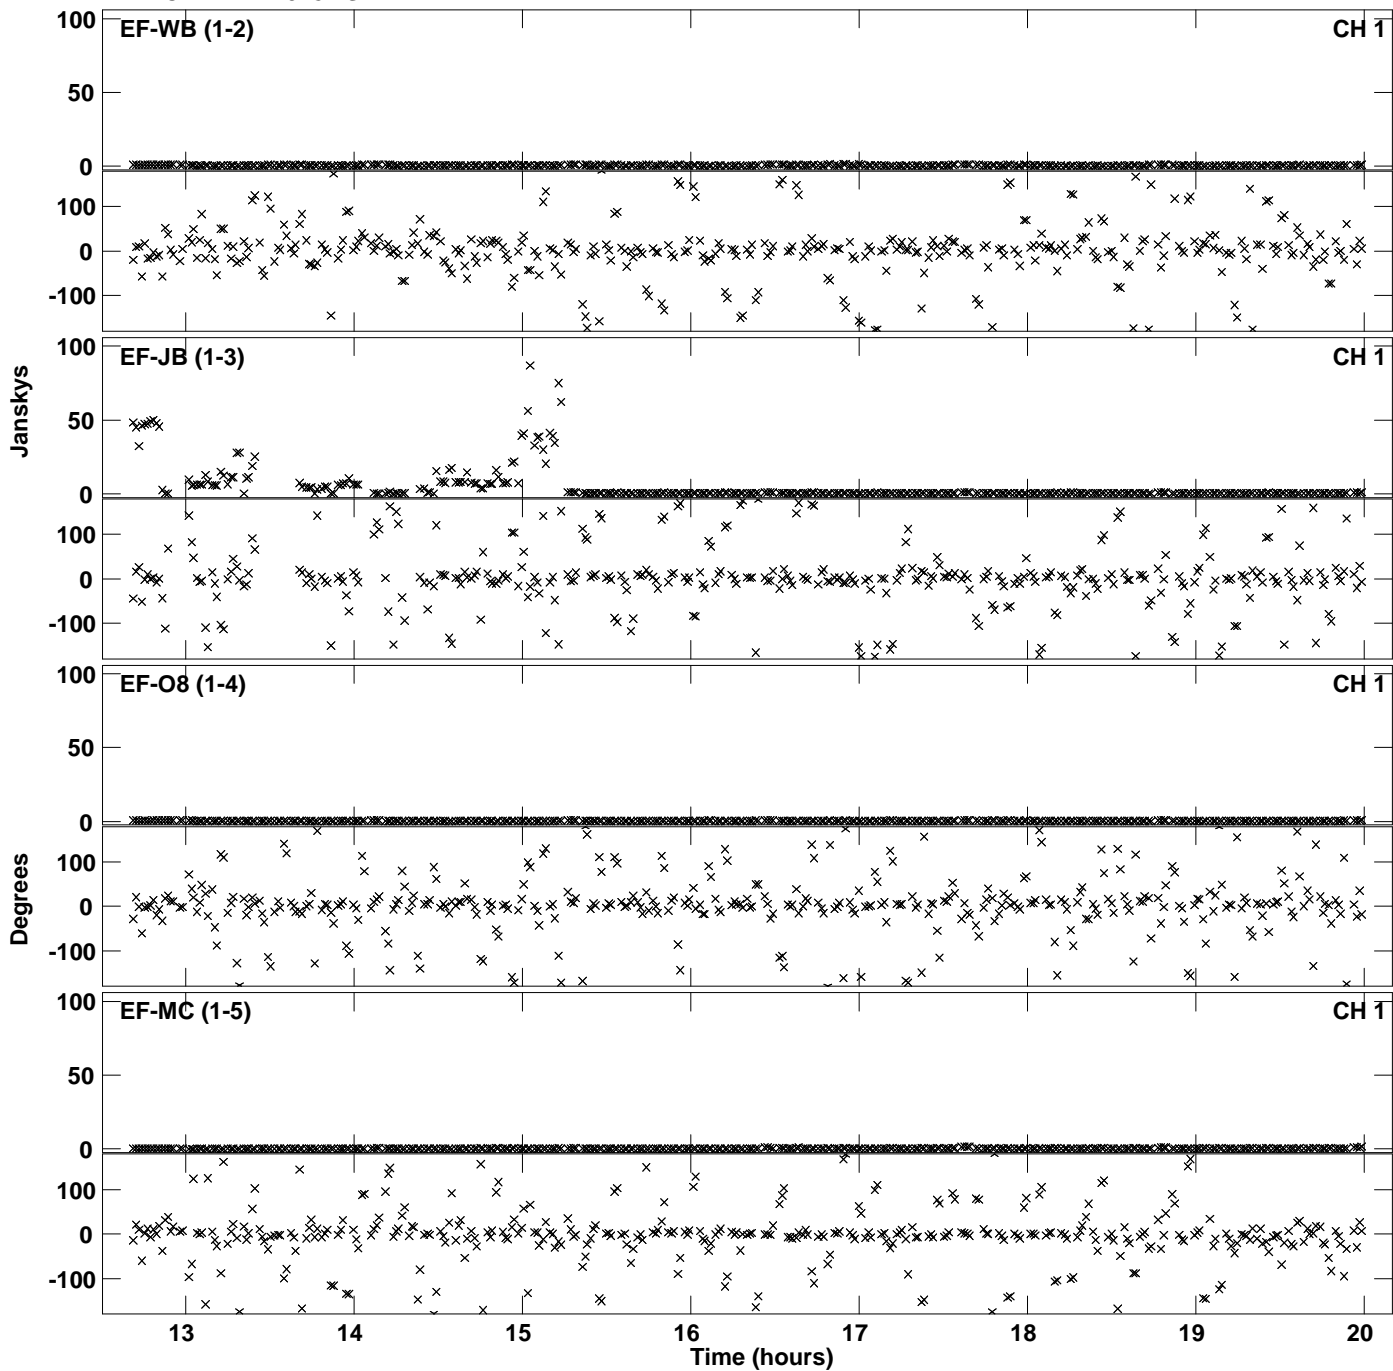

Plot file version 1 created 20-MAY-2016 17:40:32
Amplitude andPhase vs Time for RS002 2.UVDATA.1 Vect aver. CL # 3
IF 1 CHAN 1 - 2048 STK LL

Plot file version 2 created 20-MAY-2016 17:40:32
Amplitude andPhase vs Time for RS002 2.UVDATA.1 Vect aver. CL # 3
IF 1 CHAN 1 - 2048 STK LL

Plot file version 3 created 20-MAY-2016 17:43:19
Amplitude andPhase vs Time for RS002 2.UVDATA.1 Vect aver. CL # 3
IF 1 CHAN 1 - 2048 STK RR

Plot file version 4 created 20-MAY-2016 17:43:19
Amplitude andPhase vs Time for RS002 2.UVDATA.1 Vect aver. CL # 3
IF 1 CHAN 1 - 2048 STK RR