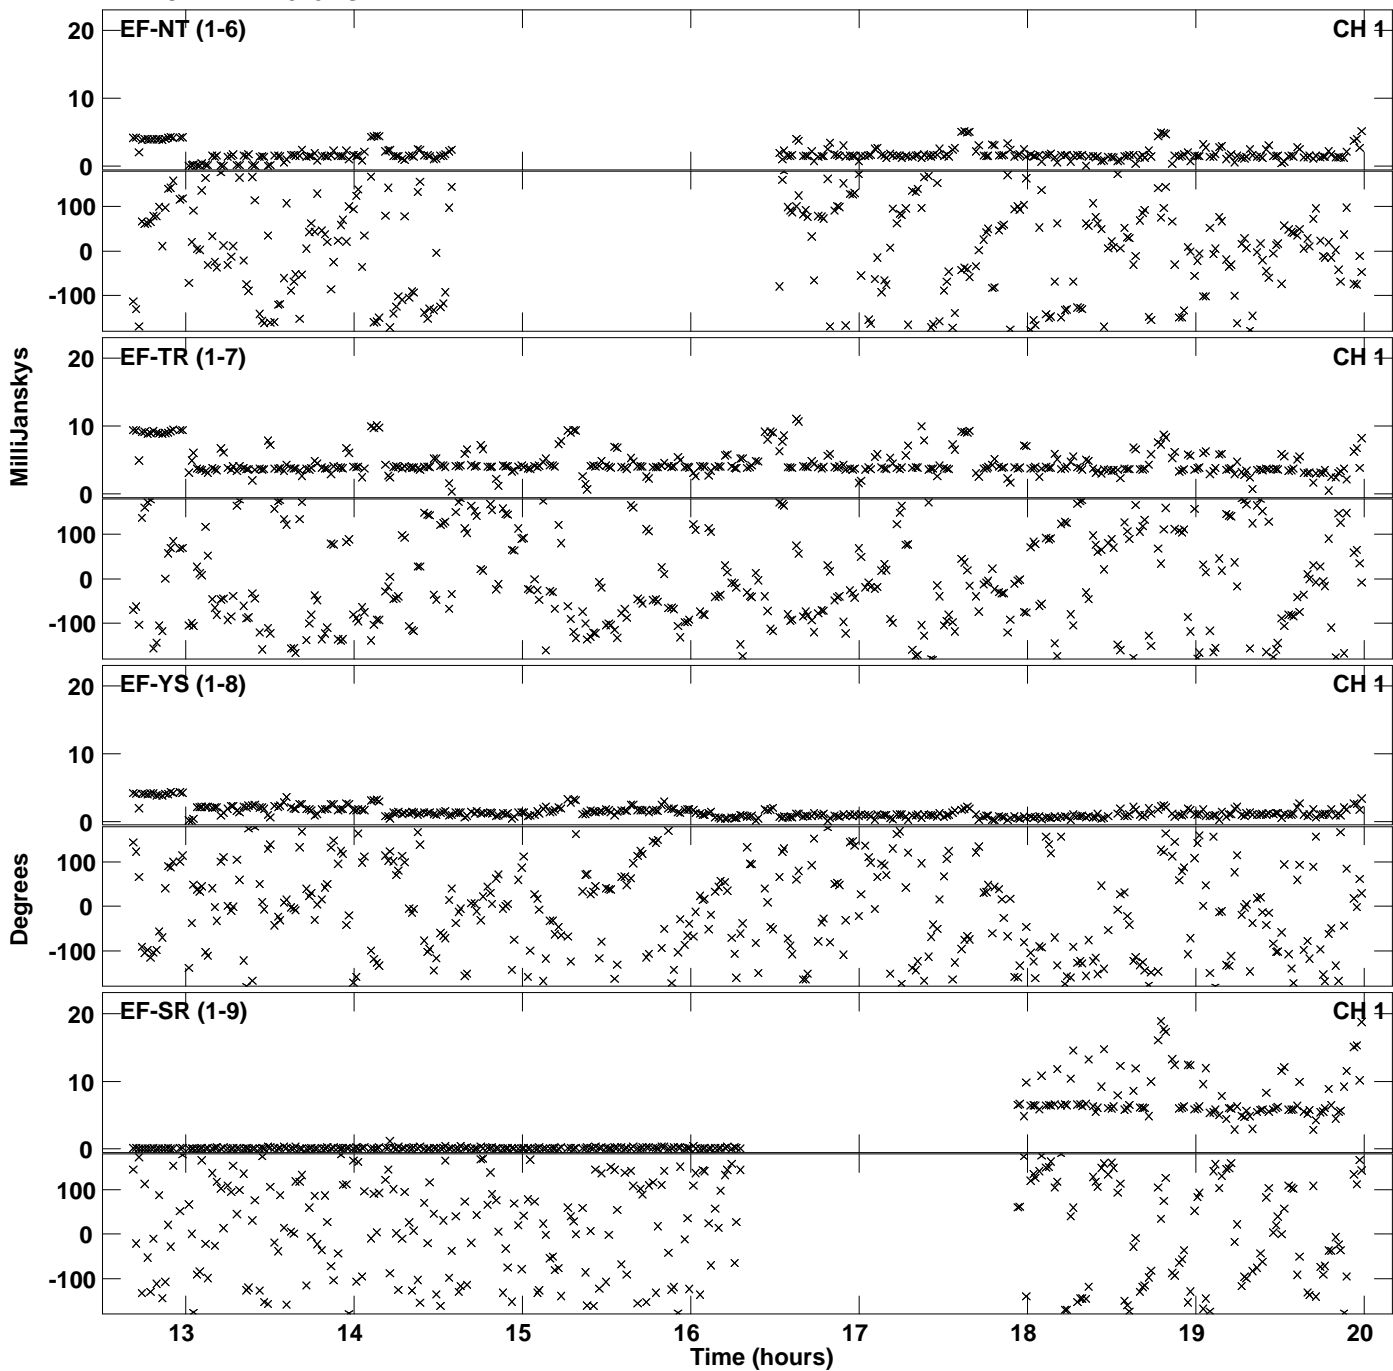

Plot file version 1 created 20-MAY-2016 13:38:36
Amplitude andPhase vs Time for RS002 2.UVDATA.1 Vect aver.
IF 1 CHAN 1 - 2048 STK LL

Plot file version 2 created 20-MAY-2016 13:38:36
Amplitude and Phase vs Time for RS002 2.UVDATA.1 Vect aver.
IF 1 CHAN 1 - 2048 STK LL

PLot file version 3 created 20-MAY-2016 13:40:51
Amplitude andPhase vs Time for RS002 2.UVDATA.1 Vect aver.
IF 1 CHAN 1 - 2048 STK RR

Plot file version 4 created 20-MAY-2016 13:40:51
Amplitude andPhase vs Time for RS002 2.UVDATA.1 Vect aver.
IF 1 CHAN 1 - 2048 STK RR