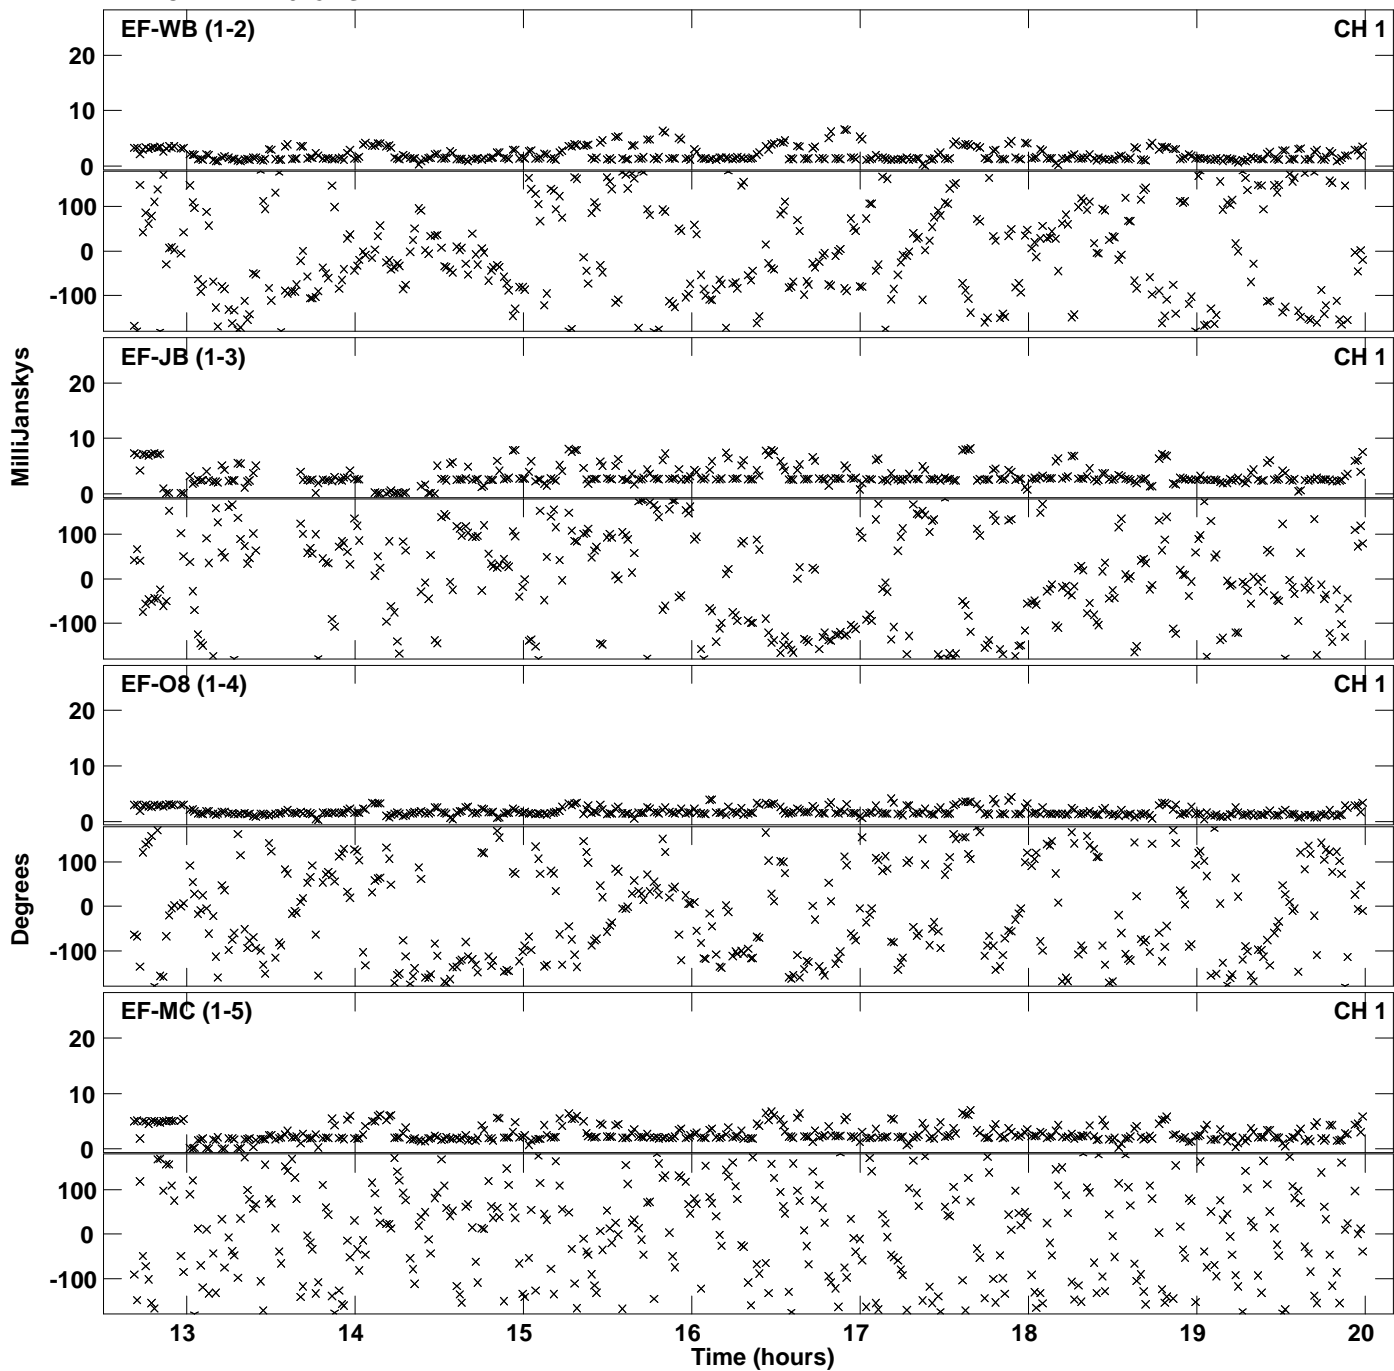

Plot file version 1 created 20-MAY-2016 13:38:36
Amplitude andPhase vs Time for RS002 2.UVDATA.1 Vect aver.
IF 1 CHAN 1 - 2048 STK LL

Plot file version 2 created 20-MAY-2016 13:38:36
Amplitude and Phase vs Time for RS002 2.UVDATA.1 Vect aver.
IF 1 CHAN 1 - 2048 STK LL

PLot file version 3 created 20-MAY-2016 13:40:51
Amplitude andPhase vs Time for RS002 2.UVDATA.1 Vect aver.
IF 1 CHAN 1 - 2048 STK RR

Plot file version 4 created 20-MAY-2016 13:40:51
Amplitude andPhase vs Time for RS002 2.UVDATA.1 Vect aver.
IF 1 CHAN 1 - 2048 STK RR