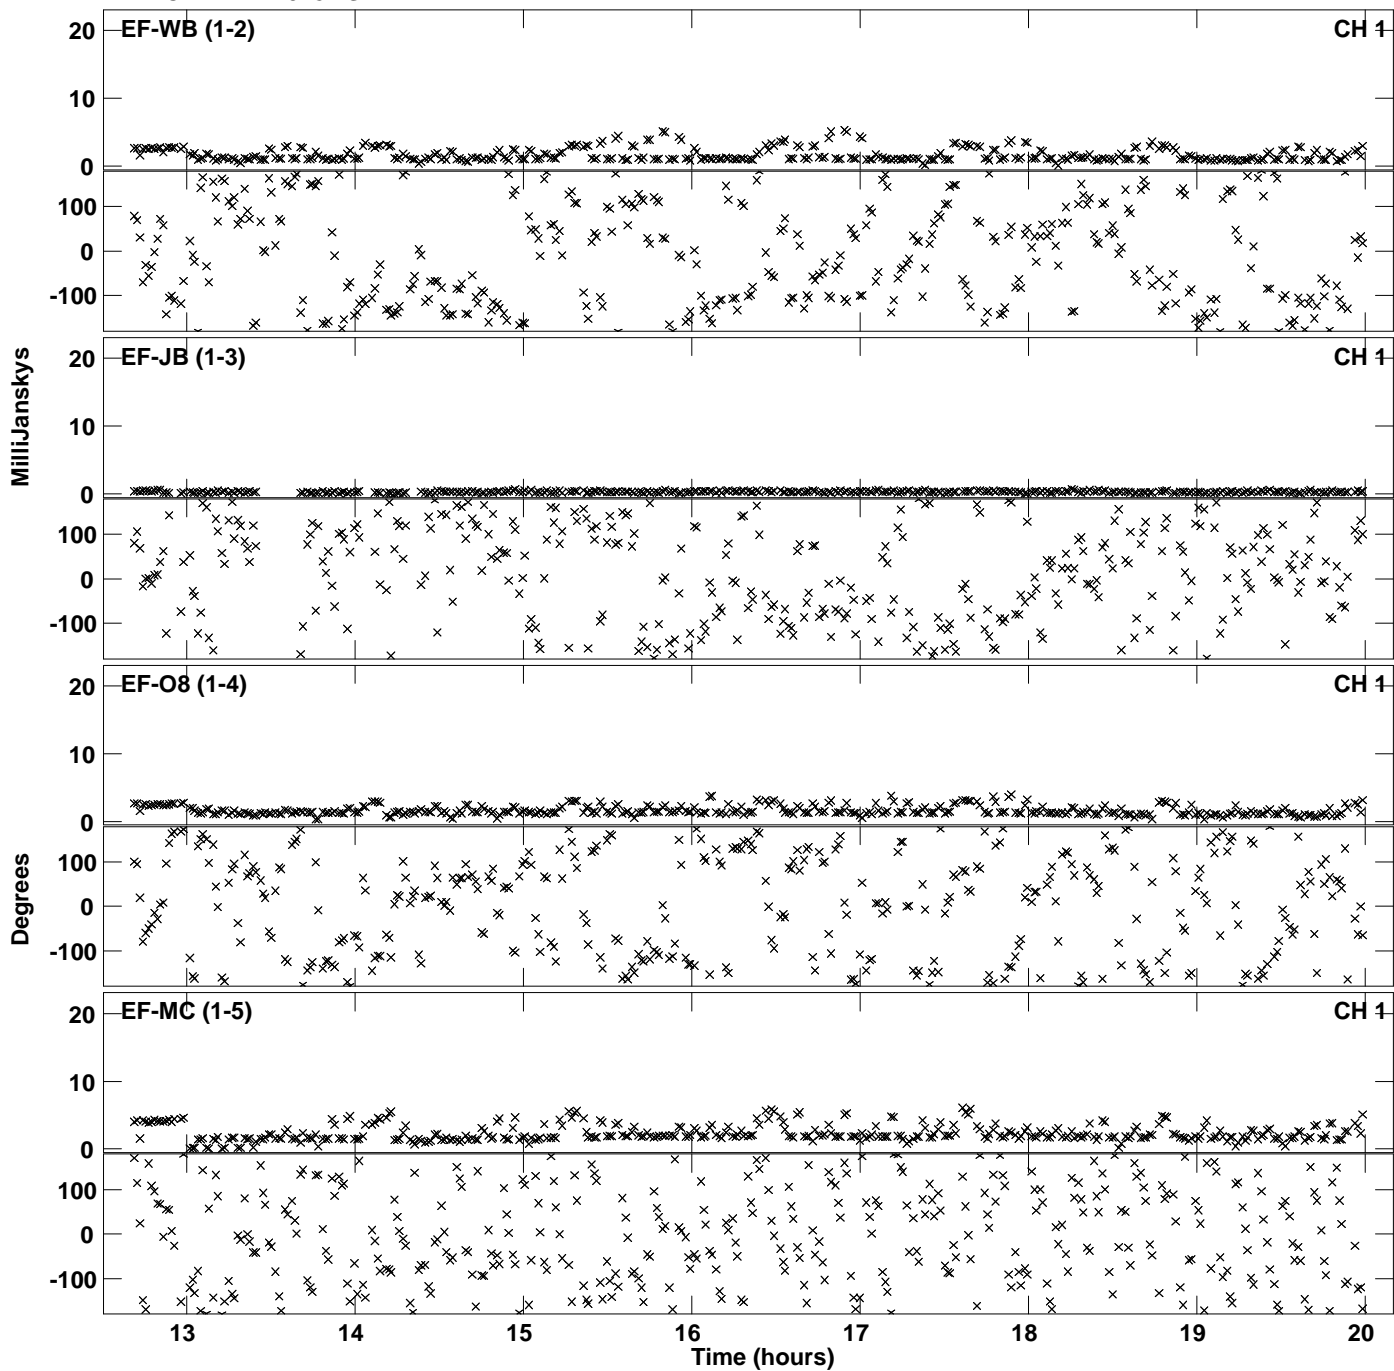

Plot file version 1 created 20-MAY-2016 13:38:36
Amplitude andPhase vs Time for RS002 2.UVDATA.1 Vect aver.
IF 1 CHAN 1 - 2048 STK LL

Plot file version 2 created 20-MAY-2016 13:38:36
Amplitude and Phase vs Time for RS002 2.UVDATA.1 Vect aver.
IF 1 CHAN 1 - 2048 STK LL

PLot file version 3 created 20-MAY-2016 13:40:51
Amplitude andPhase vs Time for RS002 2.UVDATA.1 Vect aver.
IF 1 CHAN 1 - 2048 STK RR

Plot file version 4 created 20-MAY-2016 13:40:51
Amplitude andPhase vs Time for RS002 2.UVDATA.1 Vect aver.
IF 1 CHAN 1 - 2048 STK RR