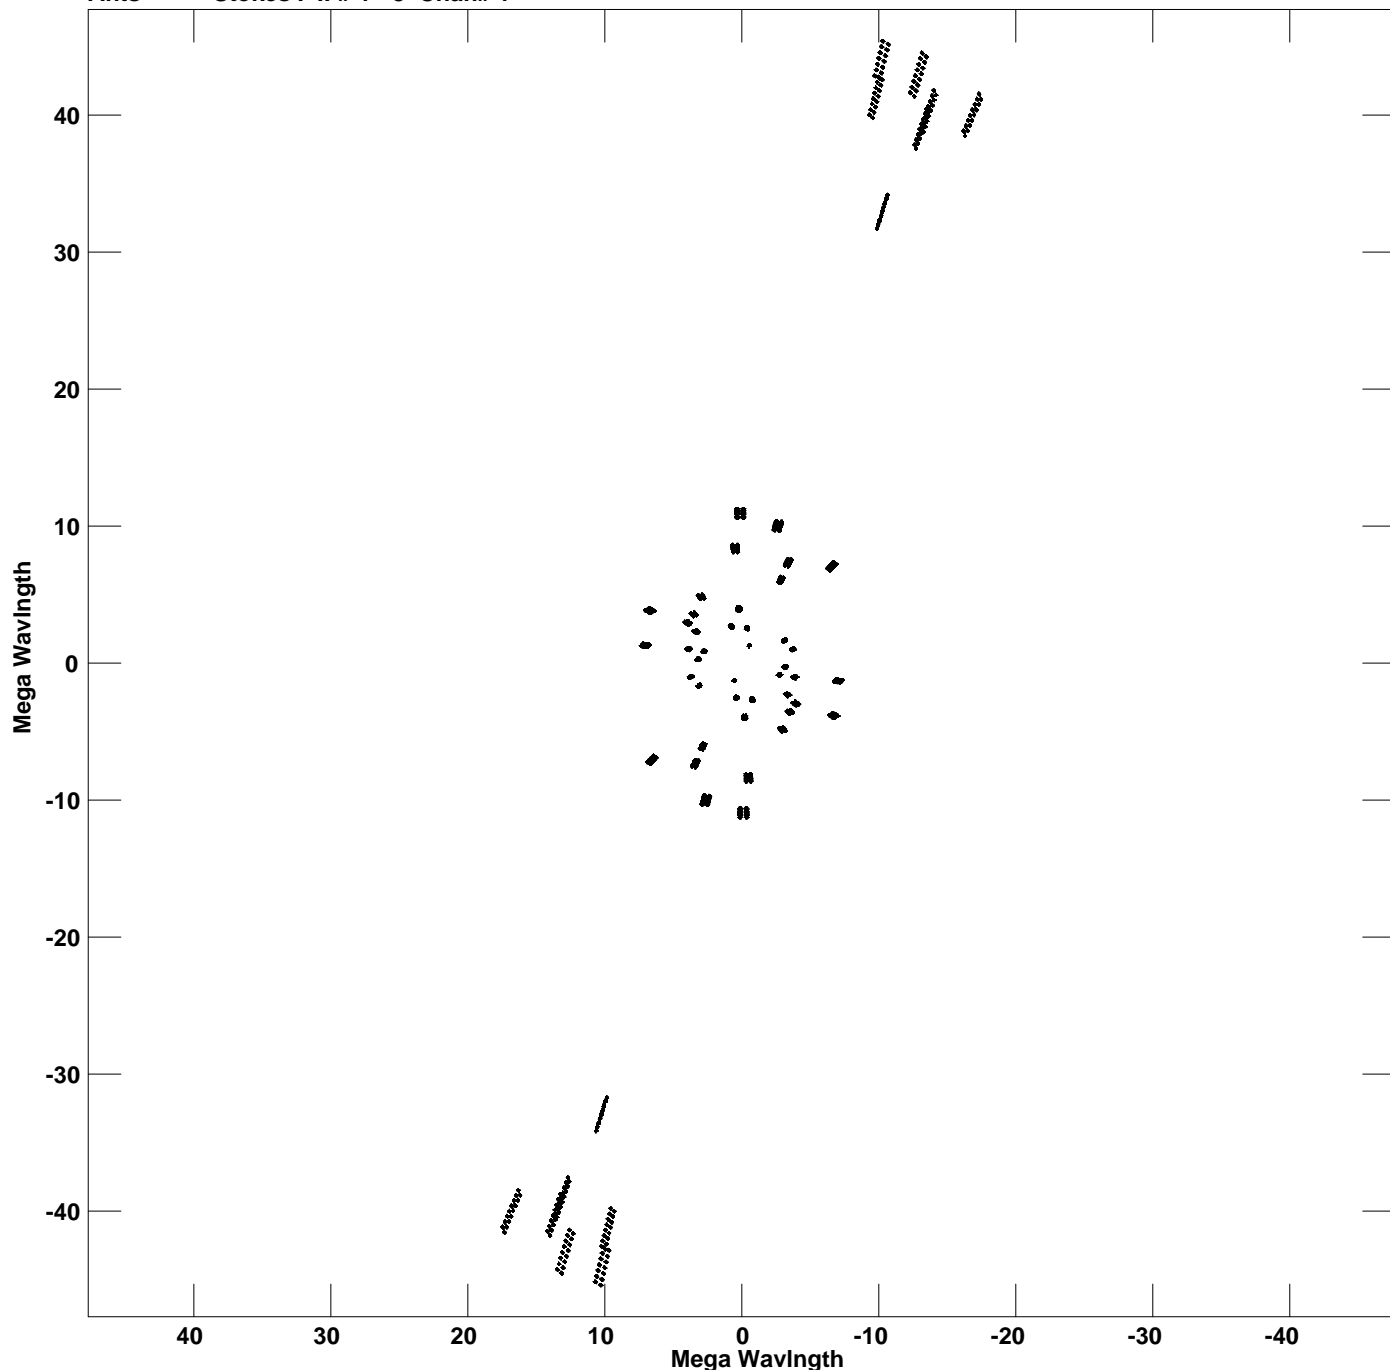

Plot file version 1 created 28-JAN-2019 16:12:30
V vs U for J1821+2635.MULTI.1 Source:J1821+2635
Ants * - * Stokes I IF# 1 - 8 Chan# 1

Freq = 1.6027 GHz, Bw = 16.000 MHz