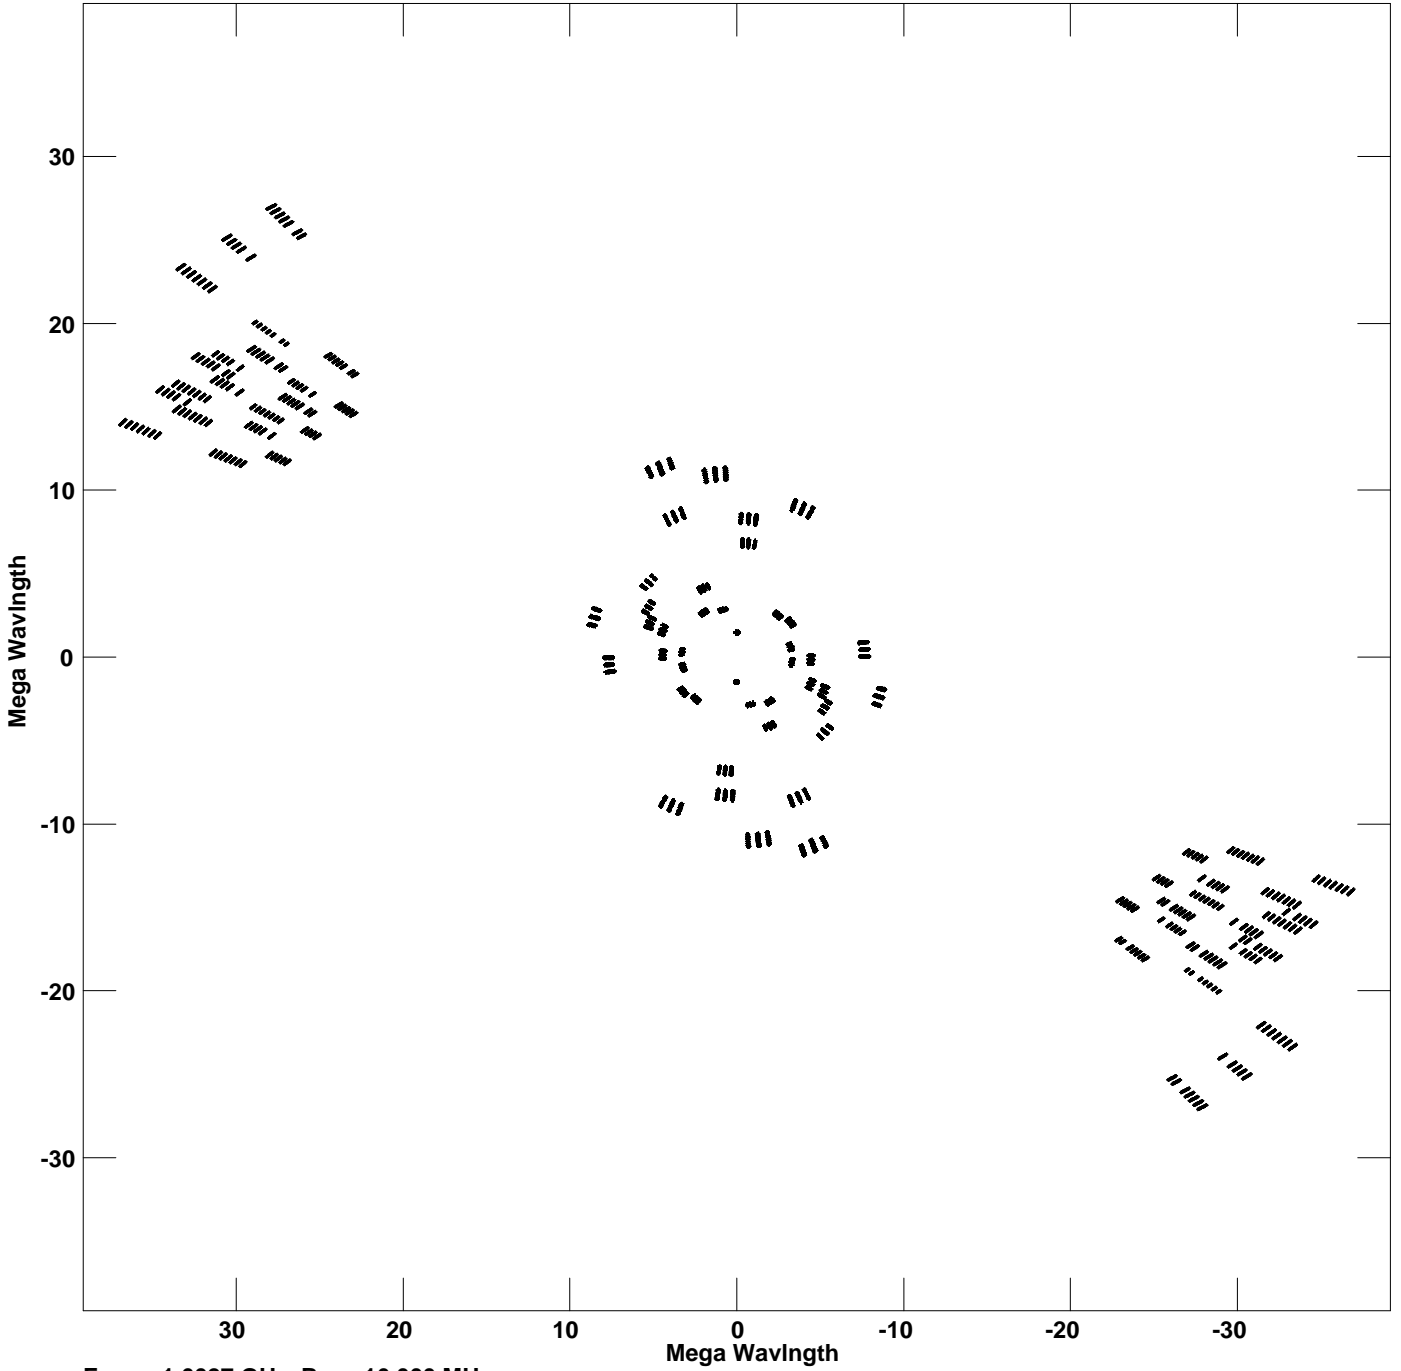

Plot file version 1 created 28-JAN-2019 15:18:08  
V vs U for J2052+4B723B.MULTI.1 Source:J2052+4B723B  
Ants \* - \* Stokes I IF# 1 - 8 Chan# 1

Freq = 1.6027 GHz, Bw = 16.000 MHz