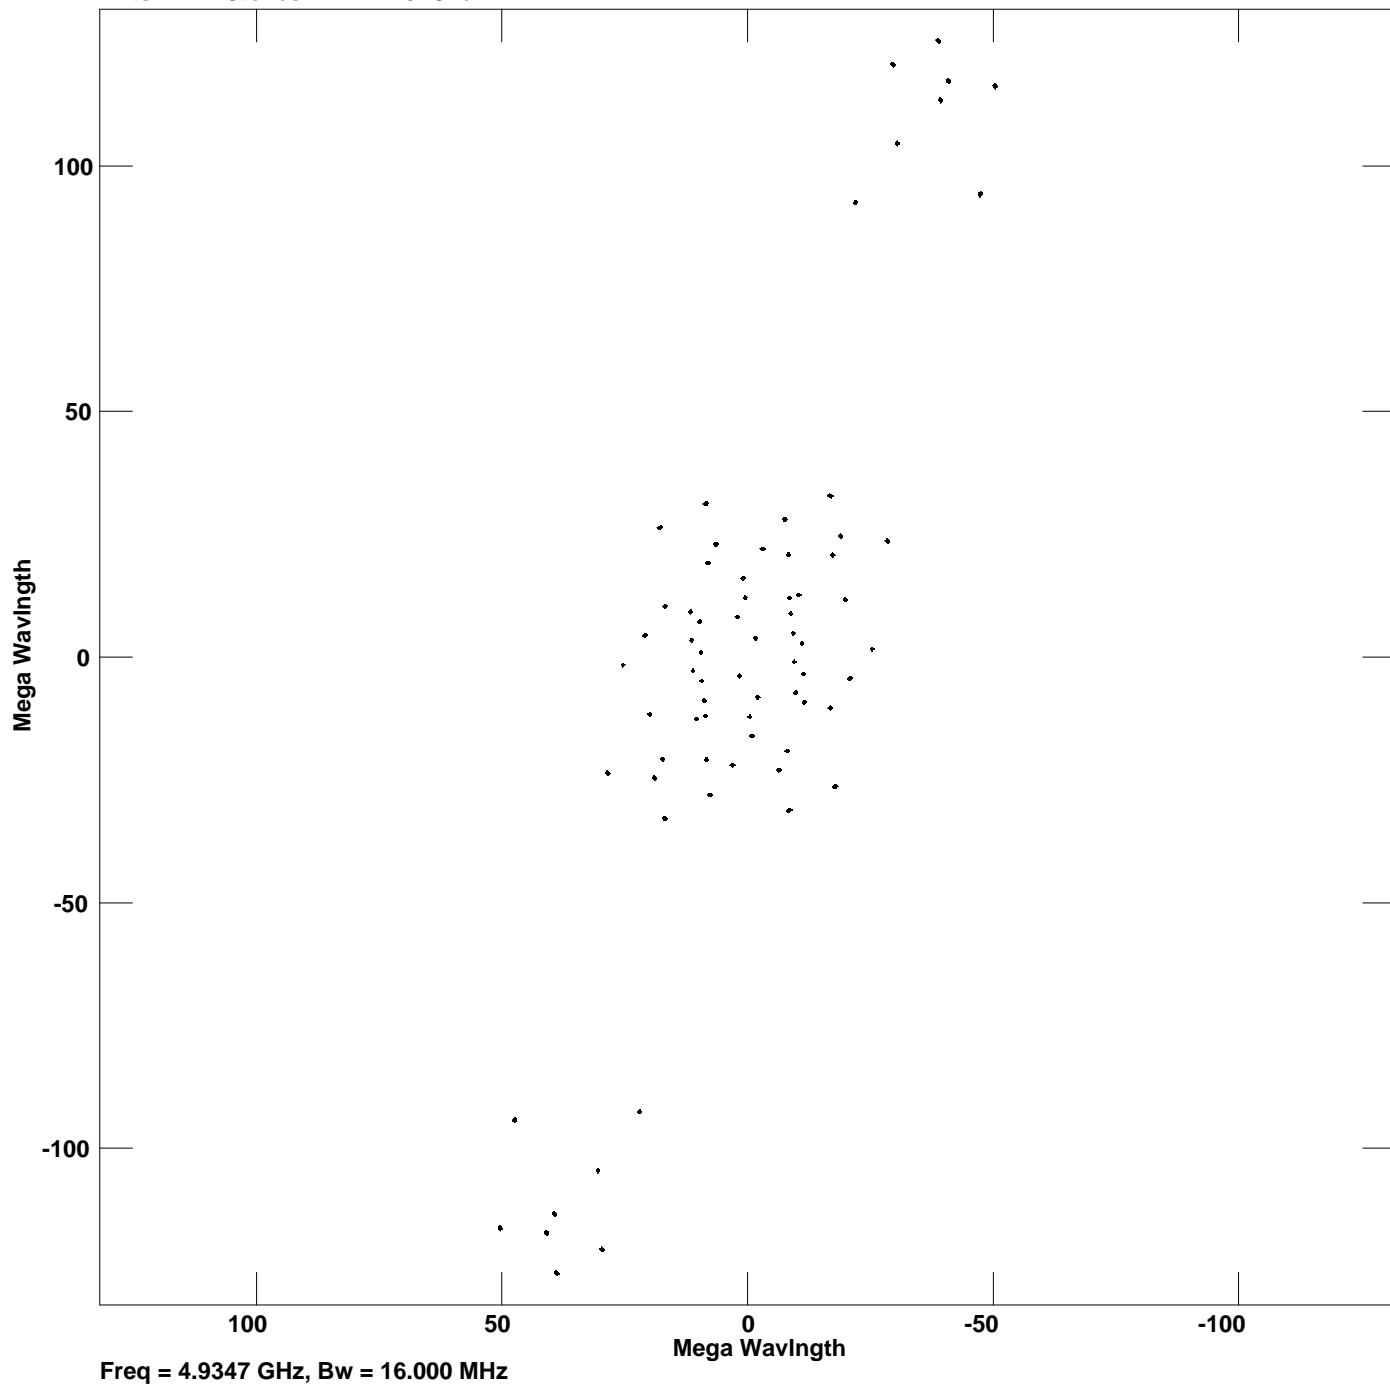

Plot file version 1 created 16-JUL-2012 09:48:16
V vs U for 1156+295.MULTI.1 Source:1156+295
Ants * - * Stokes I IF# 1 - 8 Chan# 1

Freq = 4.9347 GHz, Bw = 16.000 MHz