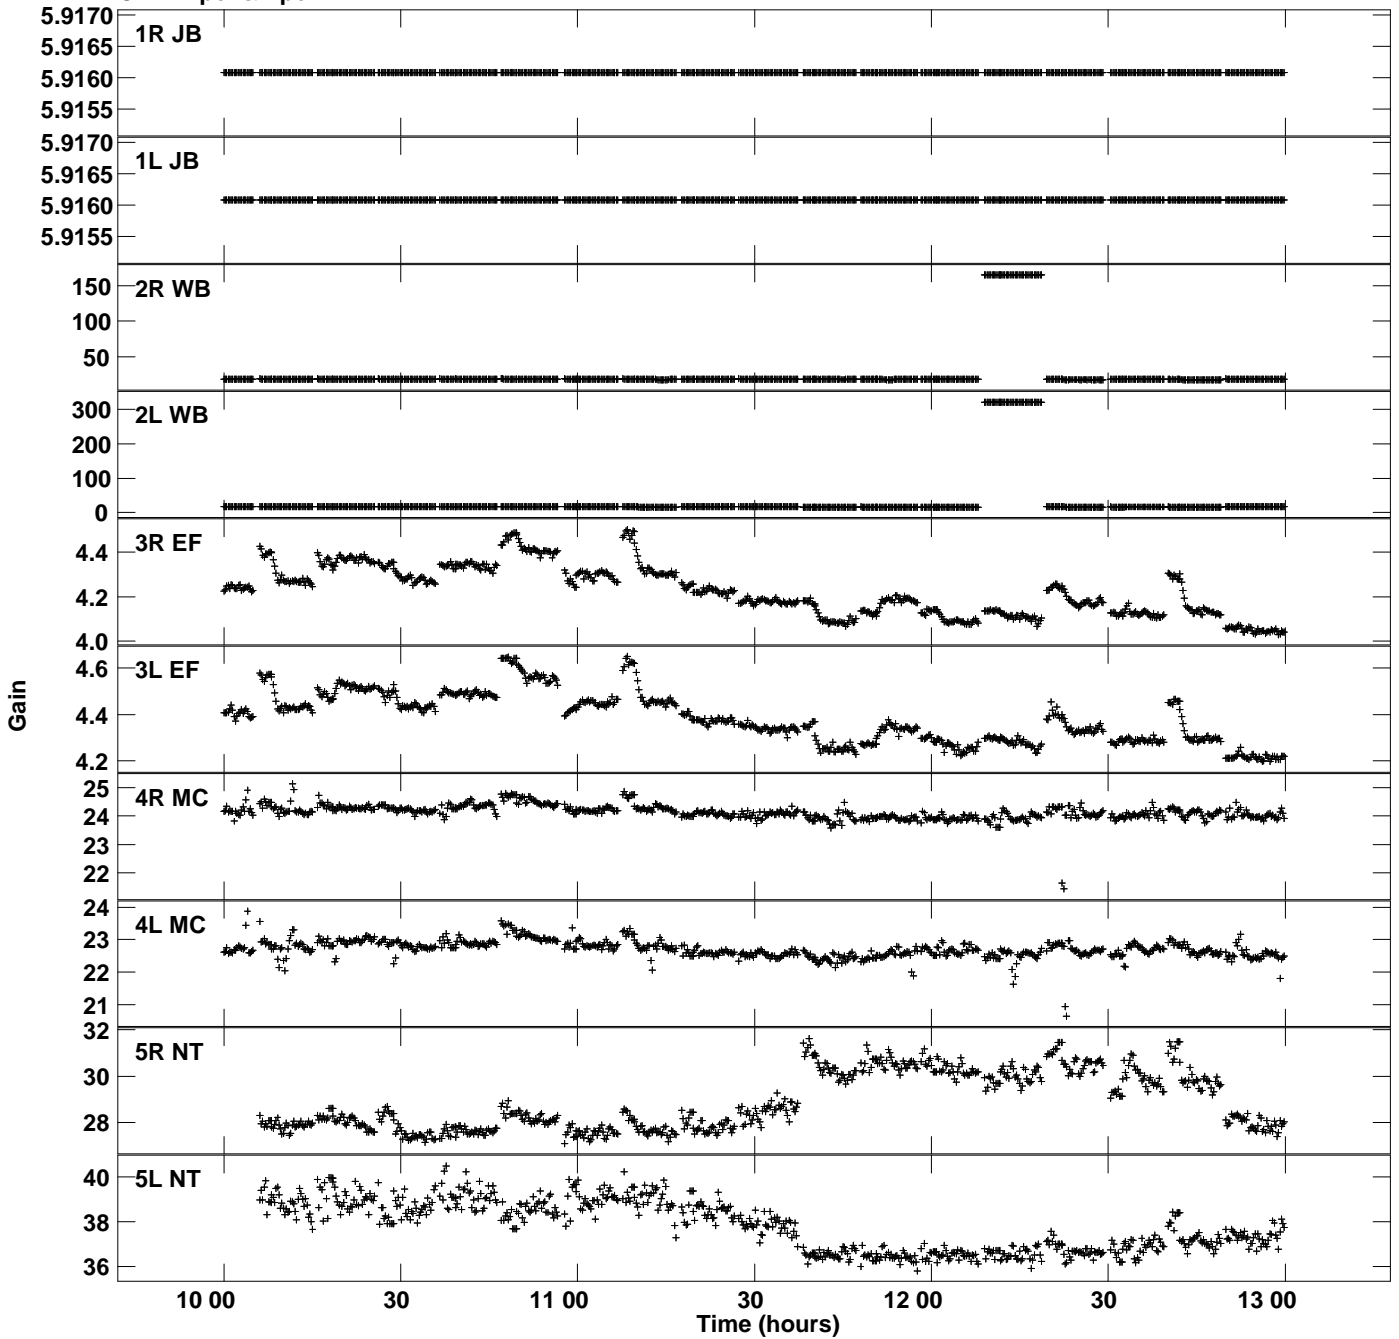

Plot file version 1 created 25-MAR-2020 20:26:25
Gain amp vs UTC time for RSG12_1.UVDATA.1
CL 2 Rpol & Lpol IF 1

Plot file version 2 created 25-MAR-2020 20:26:25
Gain amp vs UTC time for RSG12_1.UVDATA.1
CL 2 Rpol & Lpol IF 1

Plot file version 3 created 25-MAR-2020 20:26:25
Gain amp vs UTC time for RSG12_1.UVDATA.1
CL 2 Rpol & Lpol IF 1