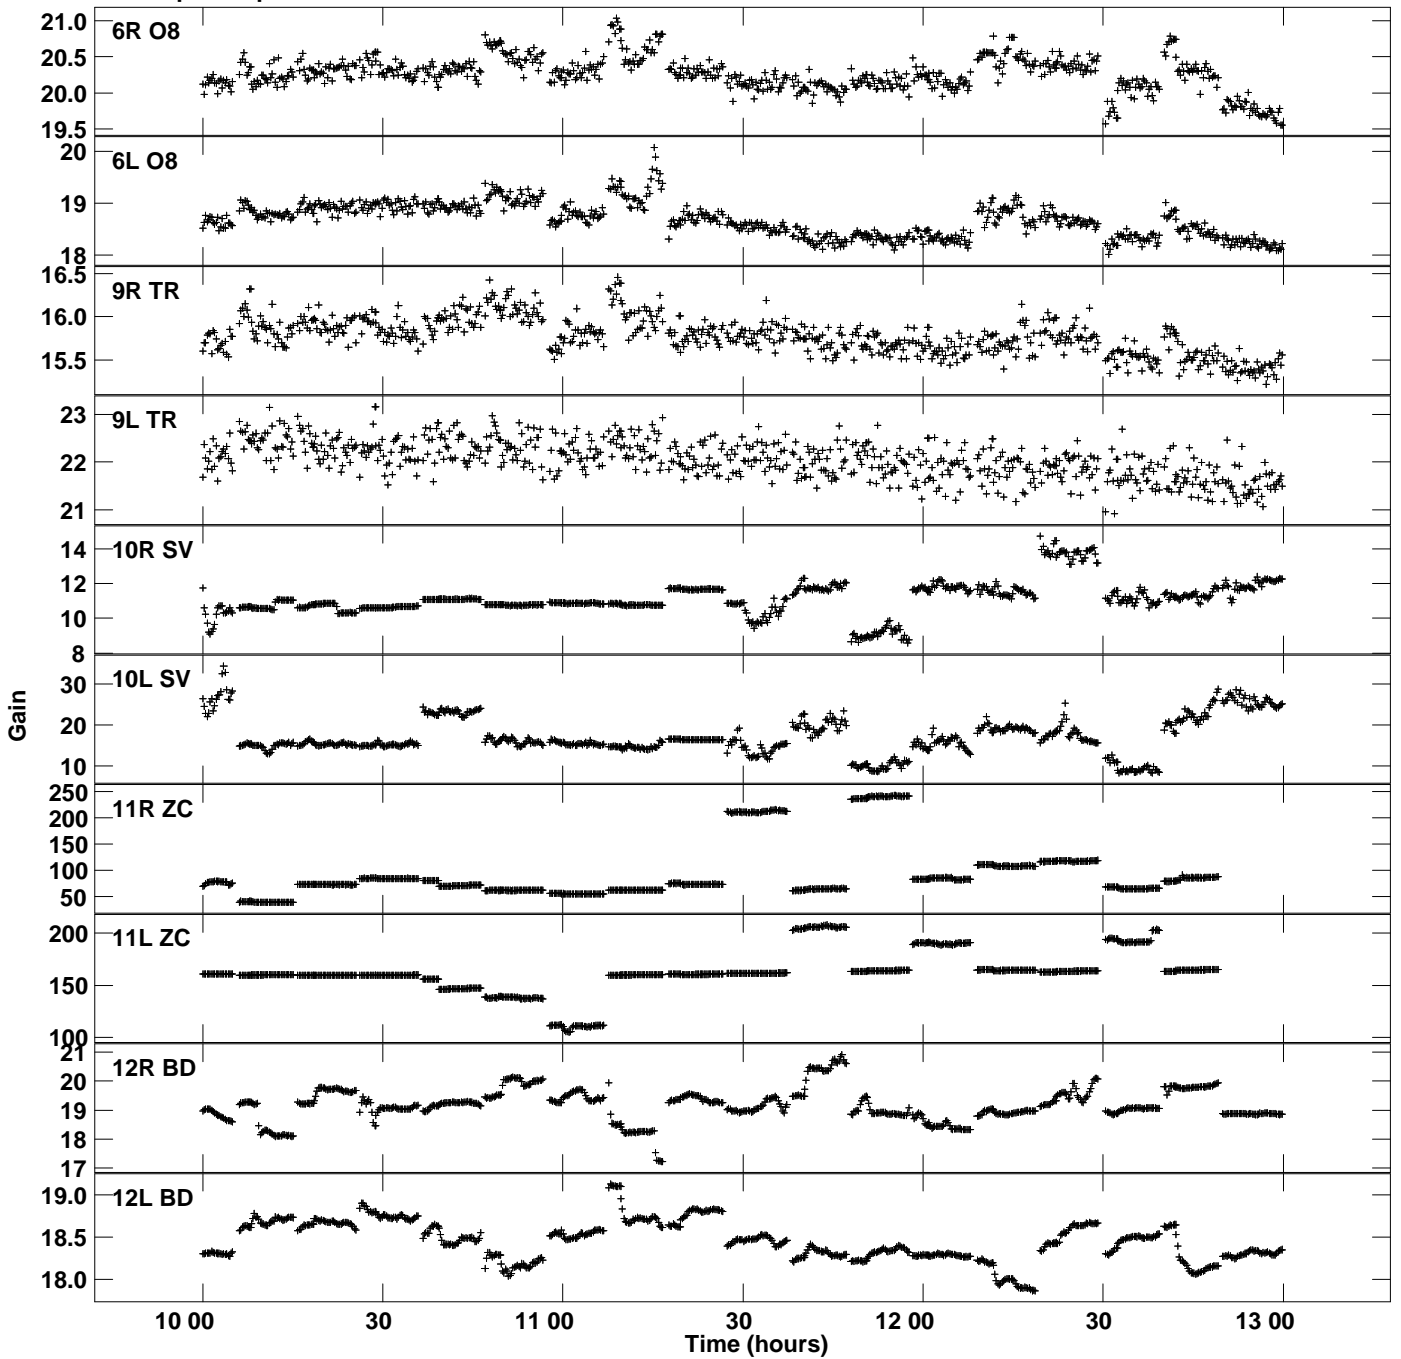

Plot file version 1 created 25-MAR-2020 20:26:25
Gain amp vs UTC time for RSG12_1.UVDATA.1
CL 2 Rpol & Lpol IF 1

Plot file version 2 created 25-MAR-2020 20:26:25
Gain amp vs UTC time for RSG12_1.UVDATA.1
CL 2 Rpol & Lpol IF 1

Plot file version 3 created 25-MAR-2020 20:26:25
Gain amp vs UTC time for RSG12_1.UVDATA.1
CL 2 Rpol & Lpol IF 1