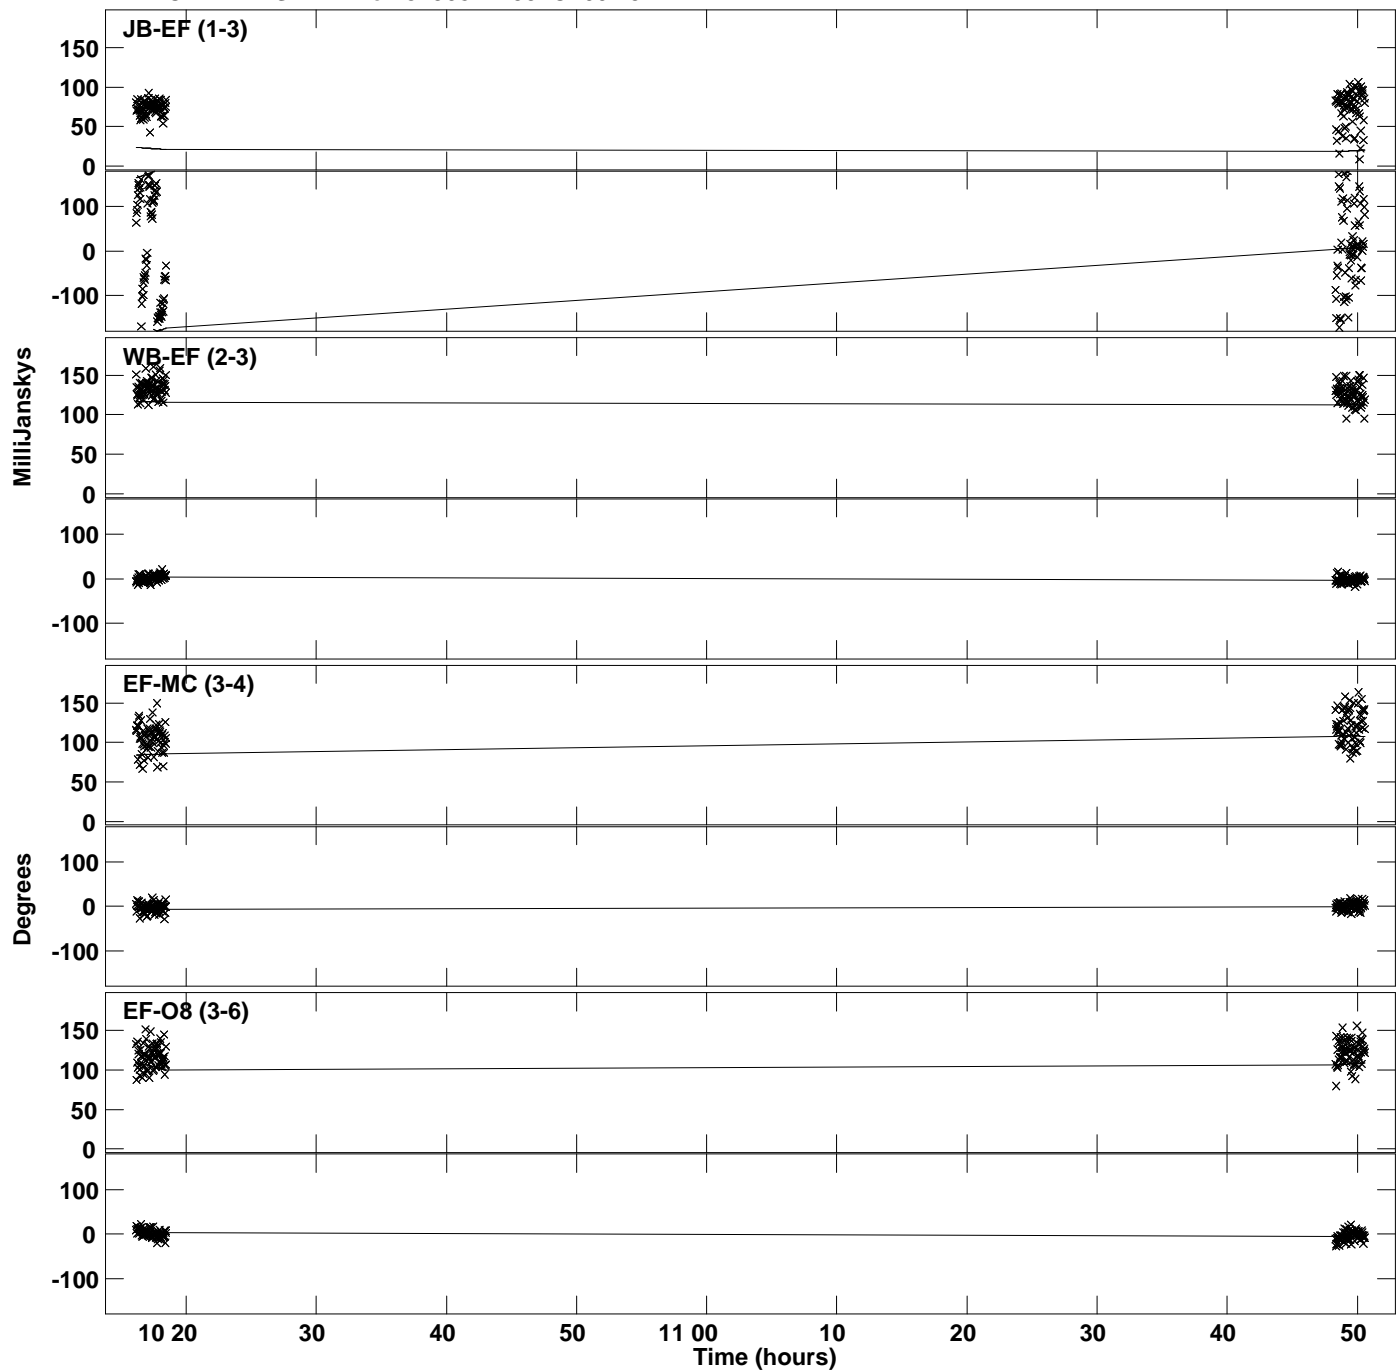

Plot file version 1 created 25-MAR-2020 20:28:05
Amplitude andPhase vs Time for J1908+4235.MULTI.1 CL # 3
IF 1 CHAN 1 STK LL of J1908+4235.ICL001.3

PLot file version 2 created 25-MAR-2020 20:28:05
Amplitude andPhase vs Time for J1908+4235.MULTI.1 CL # 3
IF 1 CHAN 1 STK LL of J1908+4235.ICL001.3

Plot file version 3 created 25-MAR-2020 20:28:05
Amplitude andPhase vs Time for J1908+4235.MULTI.1 CL # 3
IF 1 CHAN 1 STK RR of J1908+4235.ICL001.3

PLot file version 4 created 25-MAR-2020 20:28:05
Amplitude andPhase vs Time for J1908+4235.MULTI.1 CL # 3
IF 1 CHAN 1 STK RR of J1908+4235.ICL001.3