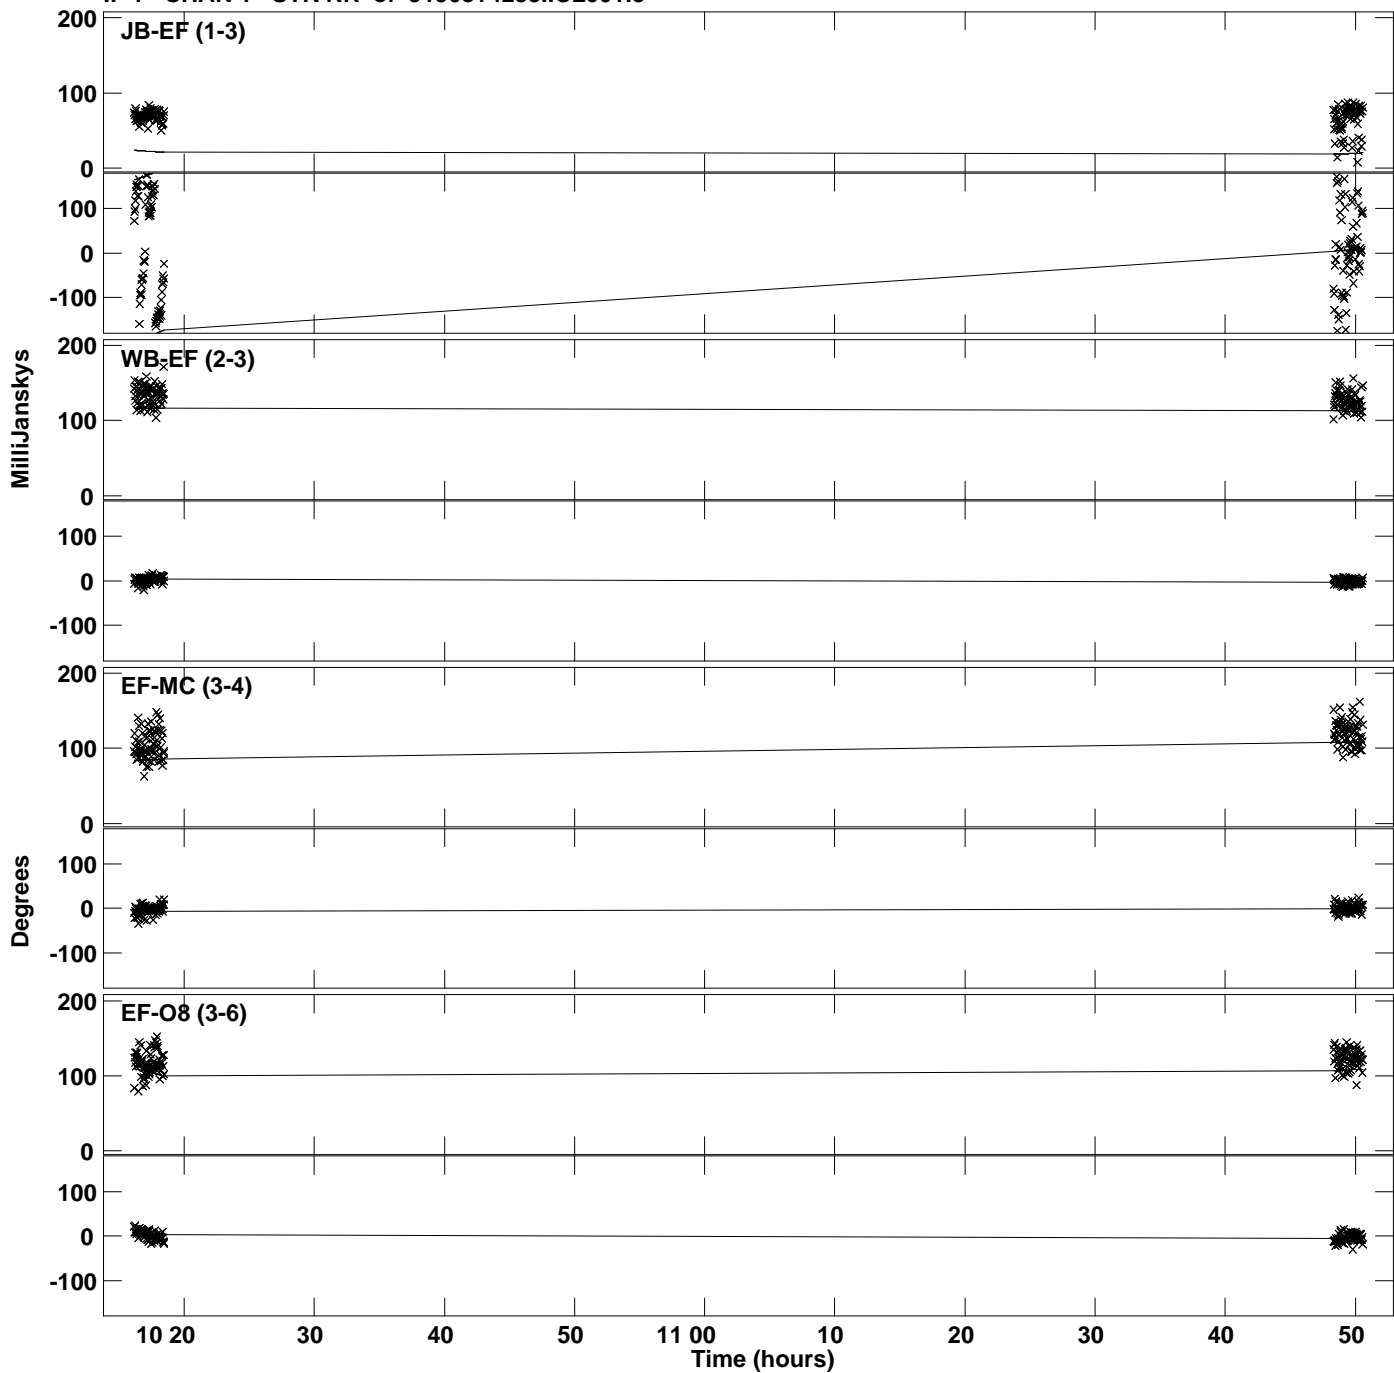

Plot file version 1 created 25-MAR-2020 20:28:05
Amplitude andPhase vs Time for J1908+4235.MULTI.1 CL # 3
IF 1 CHAN 1 STK LL of J1908+4235.ICL001.3

PLot file version 2 created 25-MAR-2020 20:28:05
Amplitude andPhase vs Time for J1908+4235.MULTI.1 CL # 3
IF 1 CHAN 1 STK LL of J1908+4235.ICL001.3

Plot file version 3 created 25-MAR-2020 20:28:05
Amplitude andPhase vs Time for J1908+4235.MULTI.1 CL # 3
IF 1 CHAN 1 STK RR of J1908+4235.ICL001.3

PLot file version 4 created 25-MAR-2020 20:28:05
Amplitude andPhase vs Time for J1908+4235.MULTI.1 CL # 3
IF 1 CHAN 1 STK RR of J1908+4235.ICL001.3